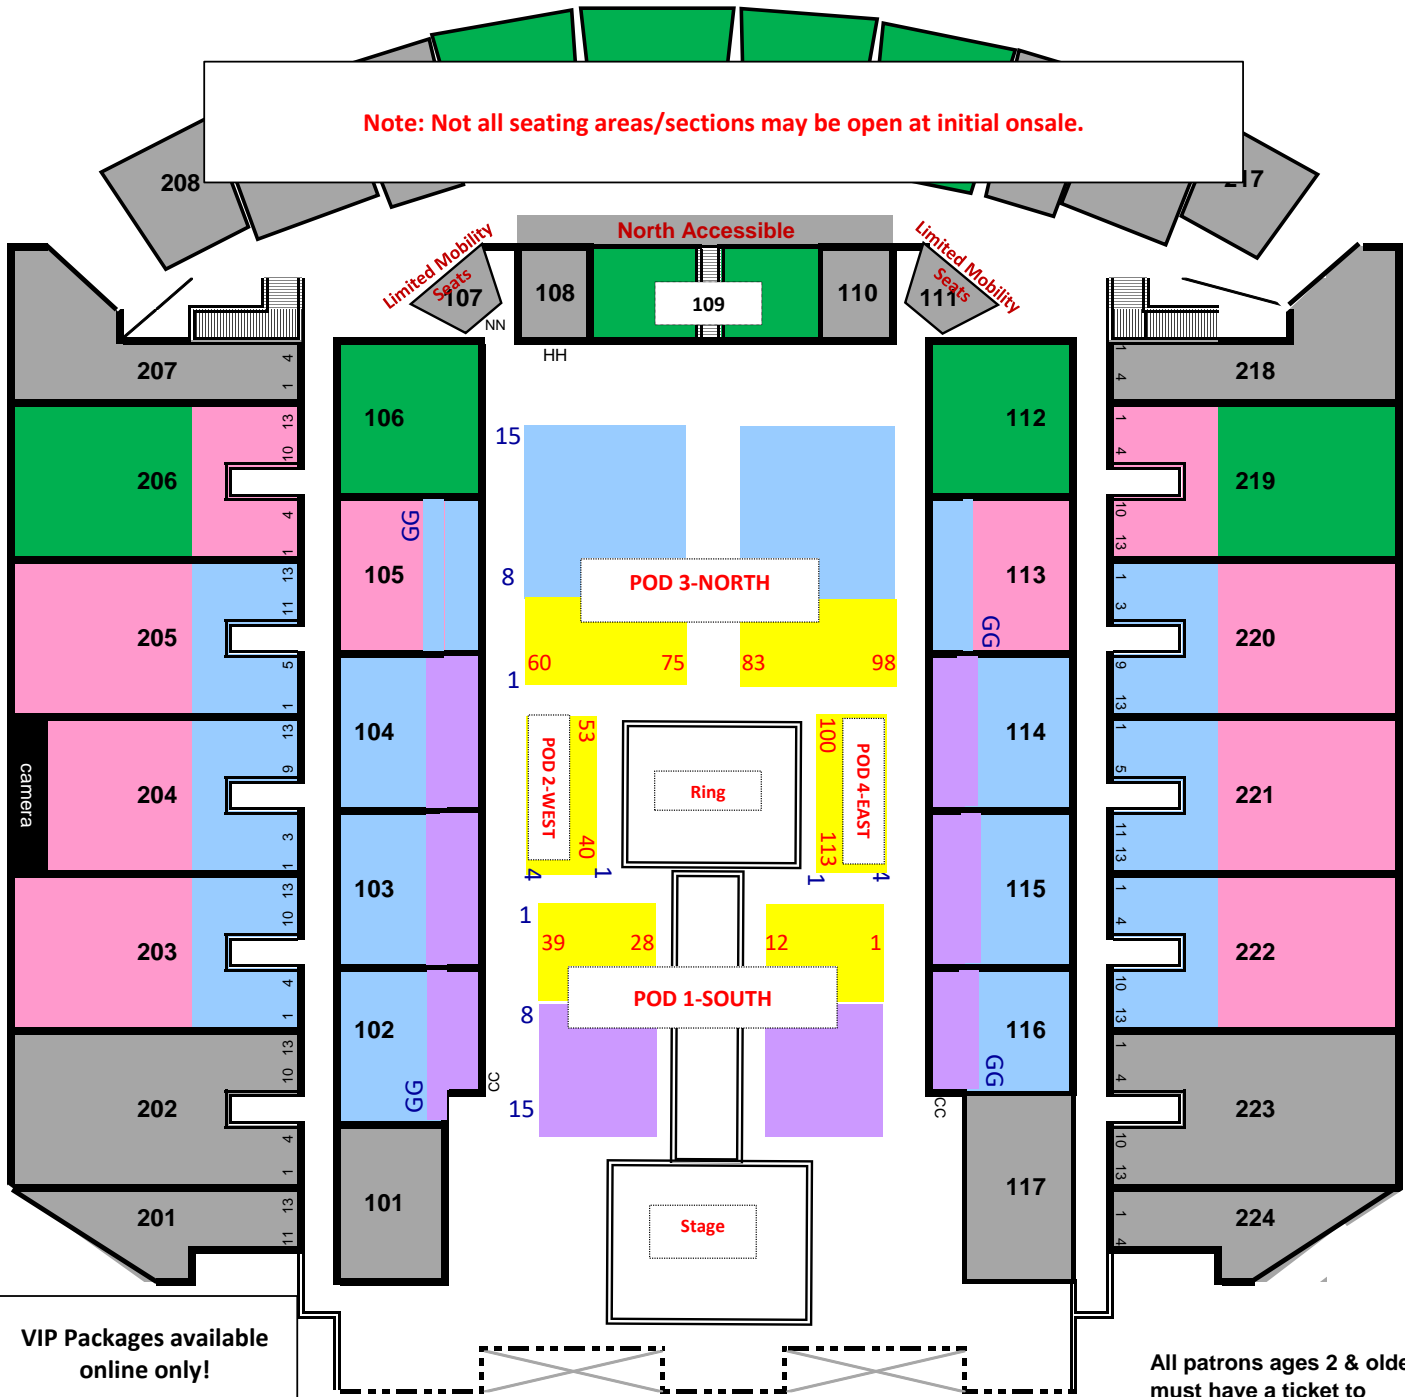

Note: Not all seating areas/sections may be open at initial onsale.

VIP Packages available online only!

All patrons ages 2 & older must have a ticket to attend. Under 2/free on a lap, limit 1 child per lap. No car seats or strollers allowed.

ALL SEATS RESERVED:

\$104
\$69
\$54
\$39
\$29
\$19

WWE SATURDAY NIGHT'S MAIN EVENT

Saturday, October 1, 2022 7:30 PM

Fight Card Subject To Change

Tickets onsale: Fri., July 15, 2022 10 AM

ALL PATRONS ARE SUBJECT TO SEARCH

#WWEBISMARCK

No Laser Pens or Video Cameras

NO RE-ENTRY. If you leave, you will not be re-admitted unless a new ticket is purchased.