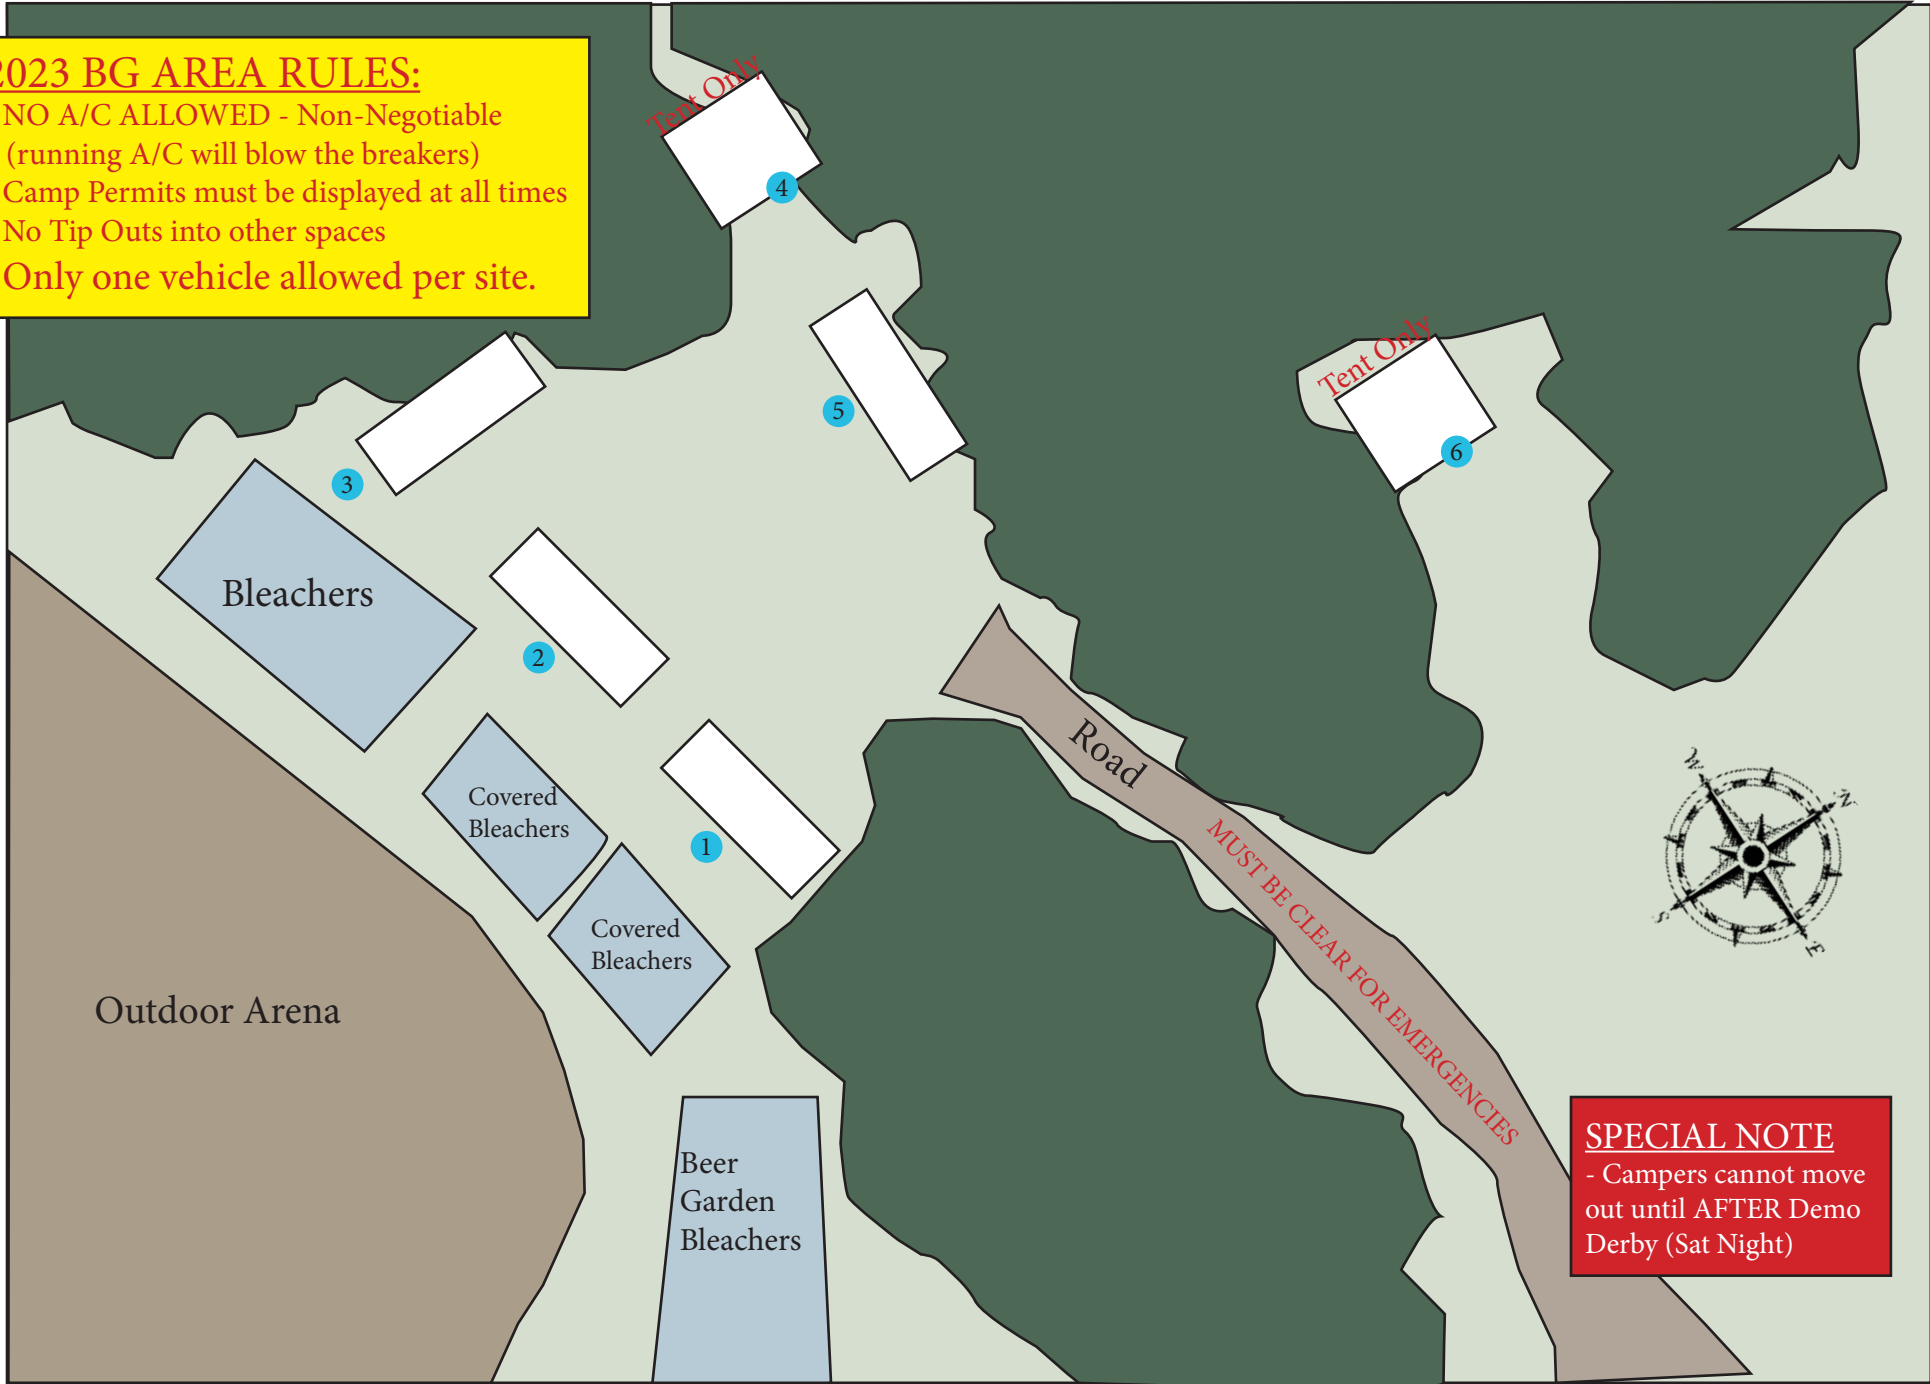

# Forest Behind Beer Garden/Grandstands (BG) - Dry Camping Only - \$33.00

**2023 BG AREA RULES:**  
- NO A/C ALLOWED - Non-Negotiable  
(running A/C will blow the breakers)  
- Camp Permits must be displayed at all times  
- No Tip Outs into other spaces  
- Only one vehicle allowed per site.

**SPECIAL NOTE**  
- Campers cannot move out until AFTER Demo Derby (Sat Night)