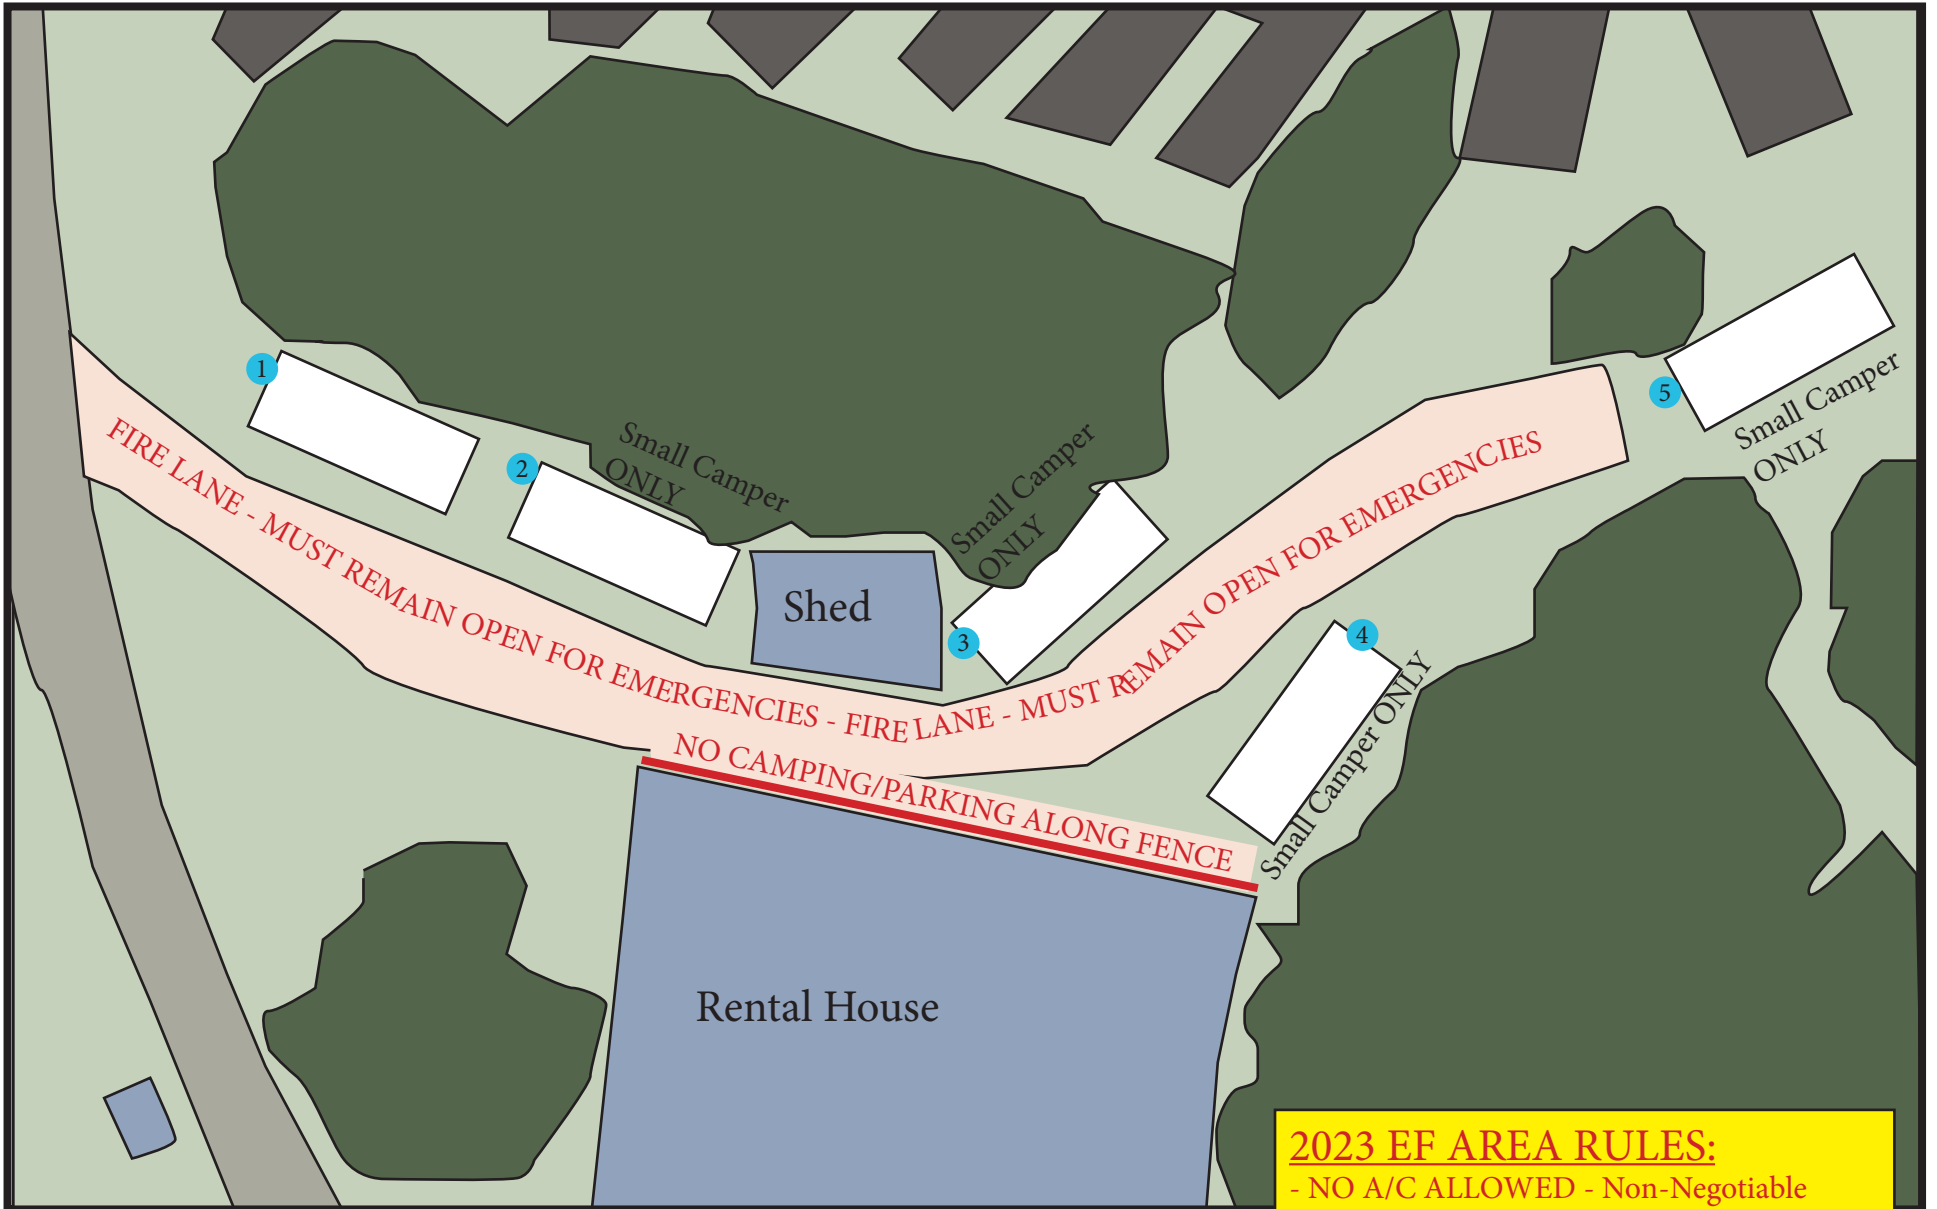

East Field Between RV Park & Rental House (EF) - Dry Camping Only - \$33.00

2023 EF AREA RULES:

- NO A/C ALLOWED - Non-Negotiable (running A/C will blow the breakers)
- Camp Permits must be displayed at all times
- No Tip Outs into other spaces
- Only one vehicle allowed per site.