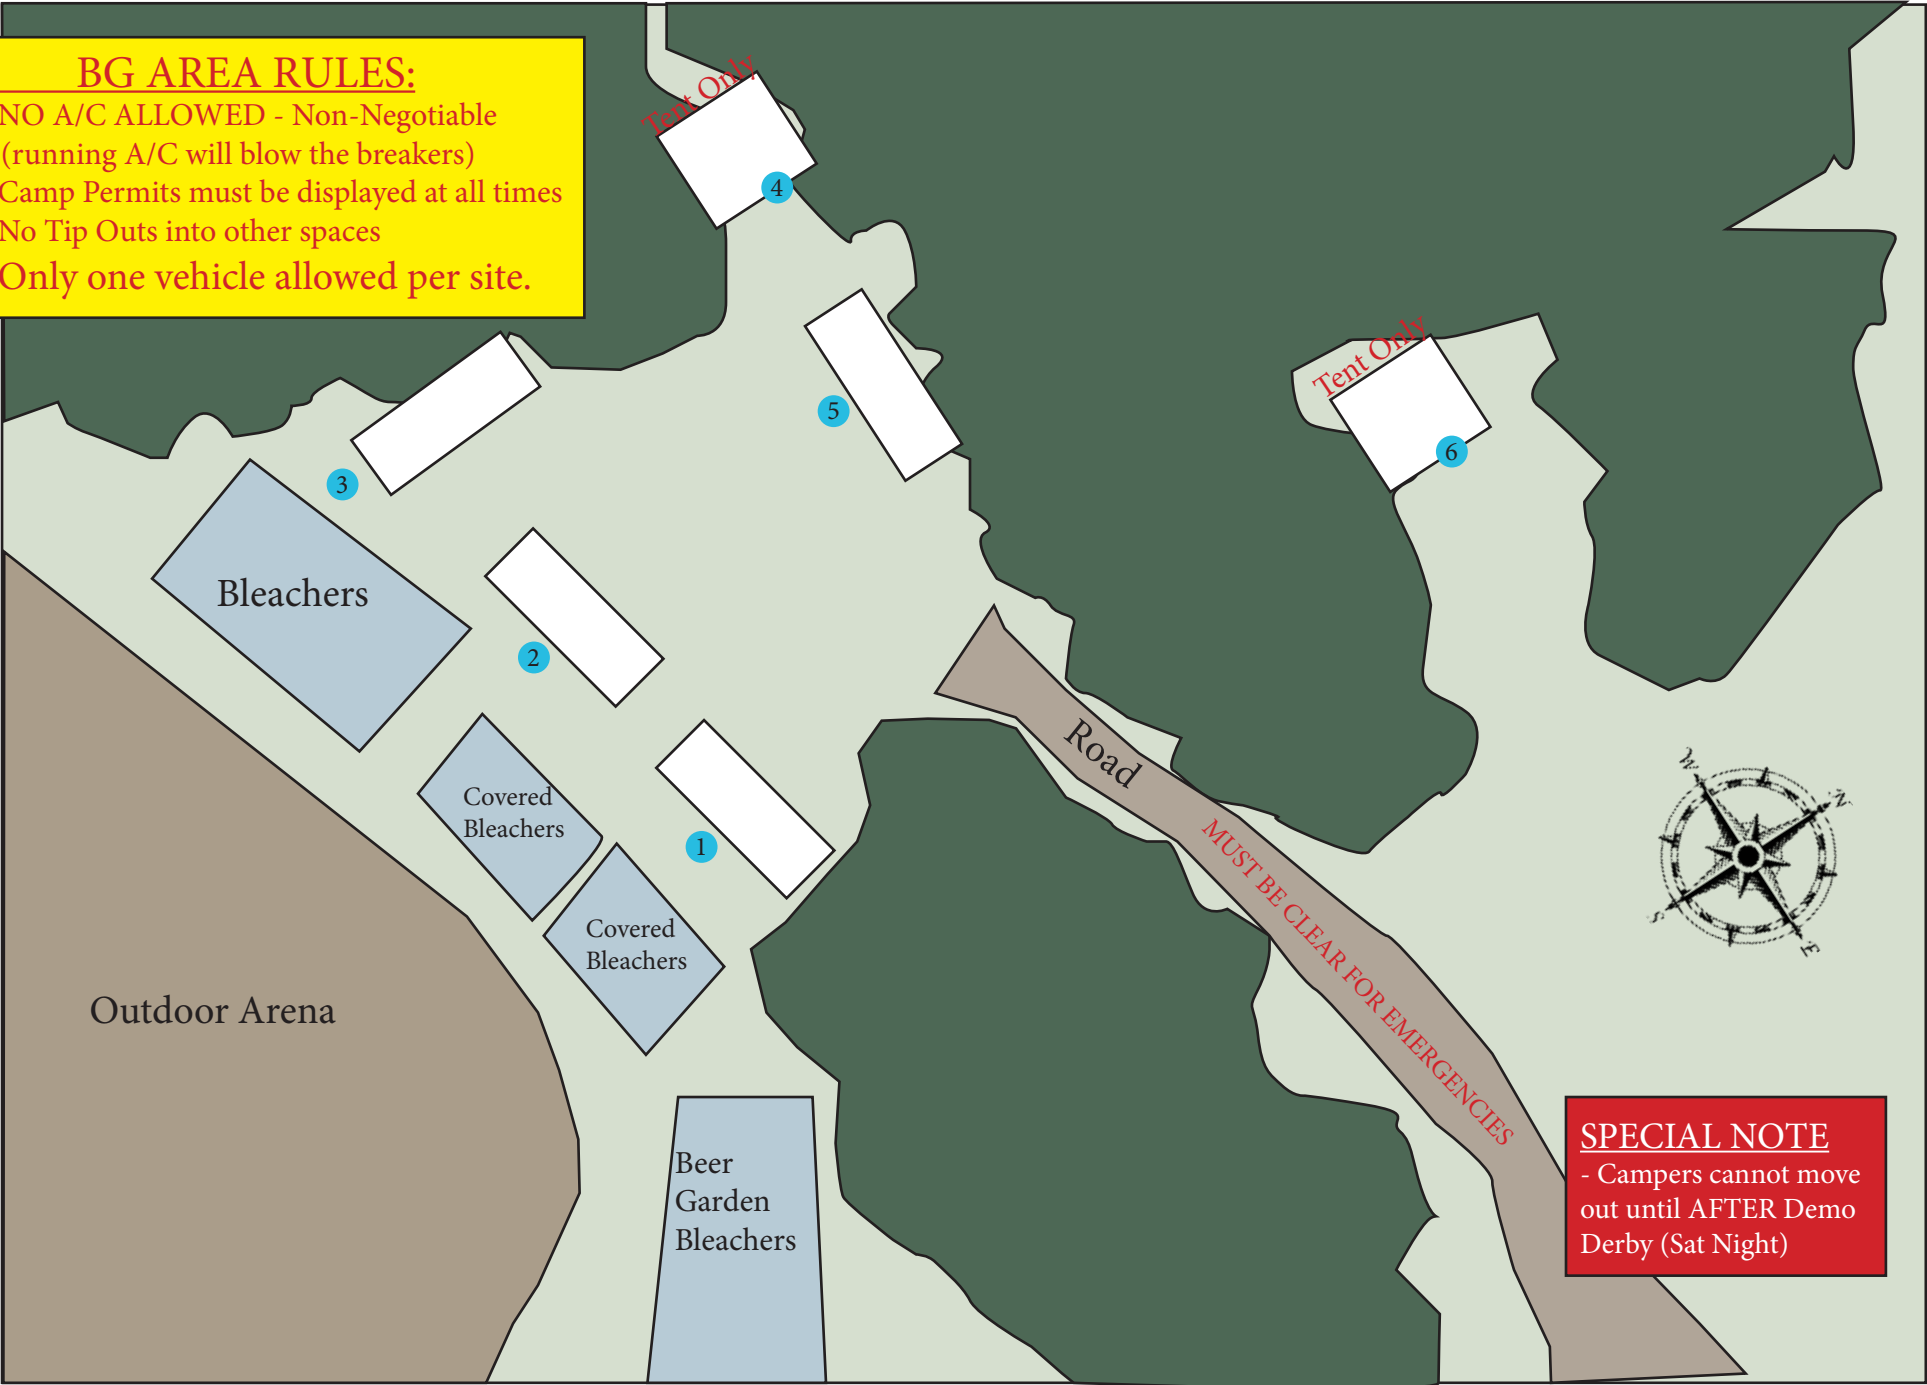

# Forest Behind Beer Garden/Grandstands (BG) - Dry Camping Only - \$75.00

**BG AREA RULES:**

- NO A/C ALLOWED - Non-Negotiable (running A/C will blow the breakers)
- Camp Permits must be displayed at all times
- No Tip Outs into other spaces
- Only one vehicle allowed per site.

**SPECIAL NOTE**  
- Campers cannot move out until AFTER Demo Derby (Sat Night)