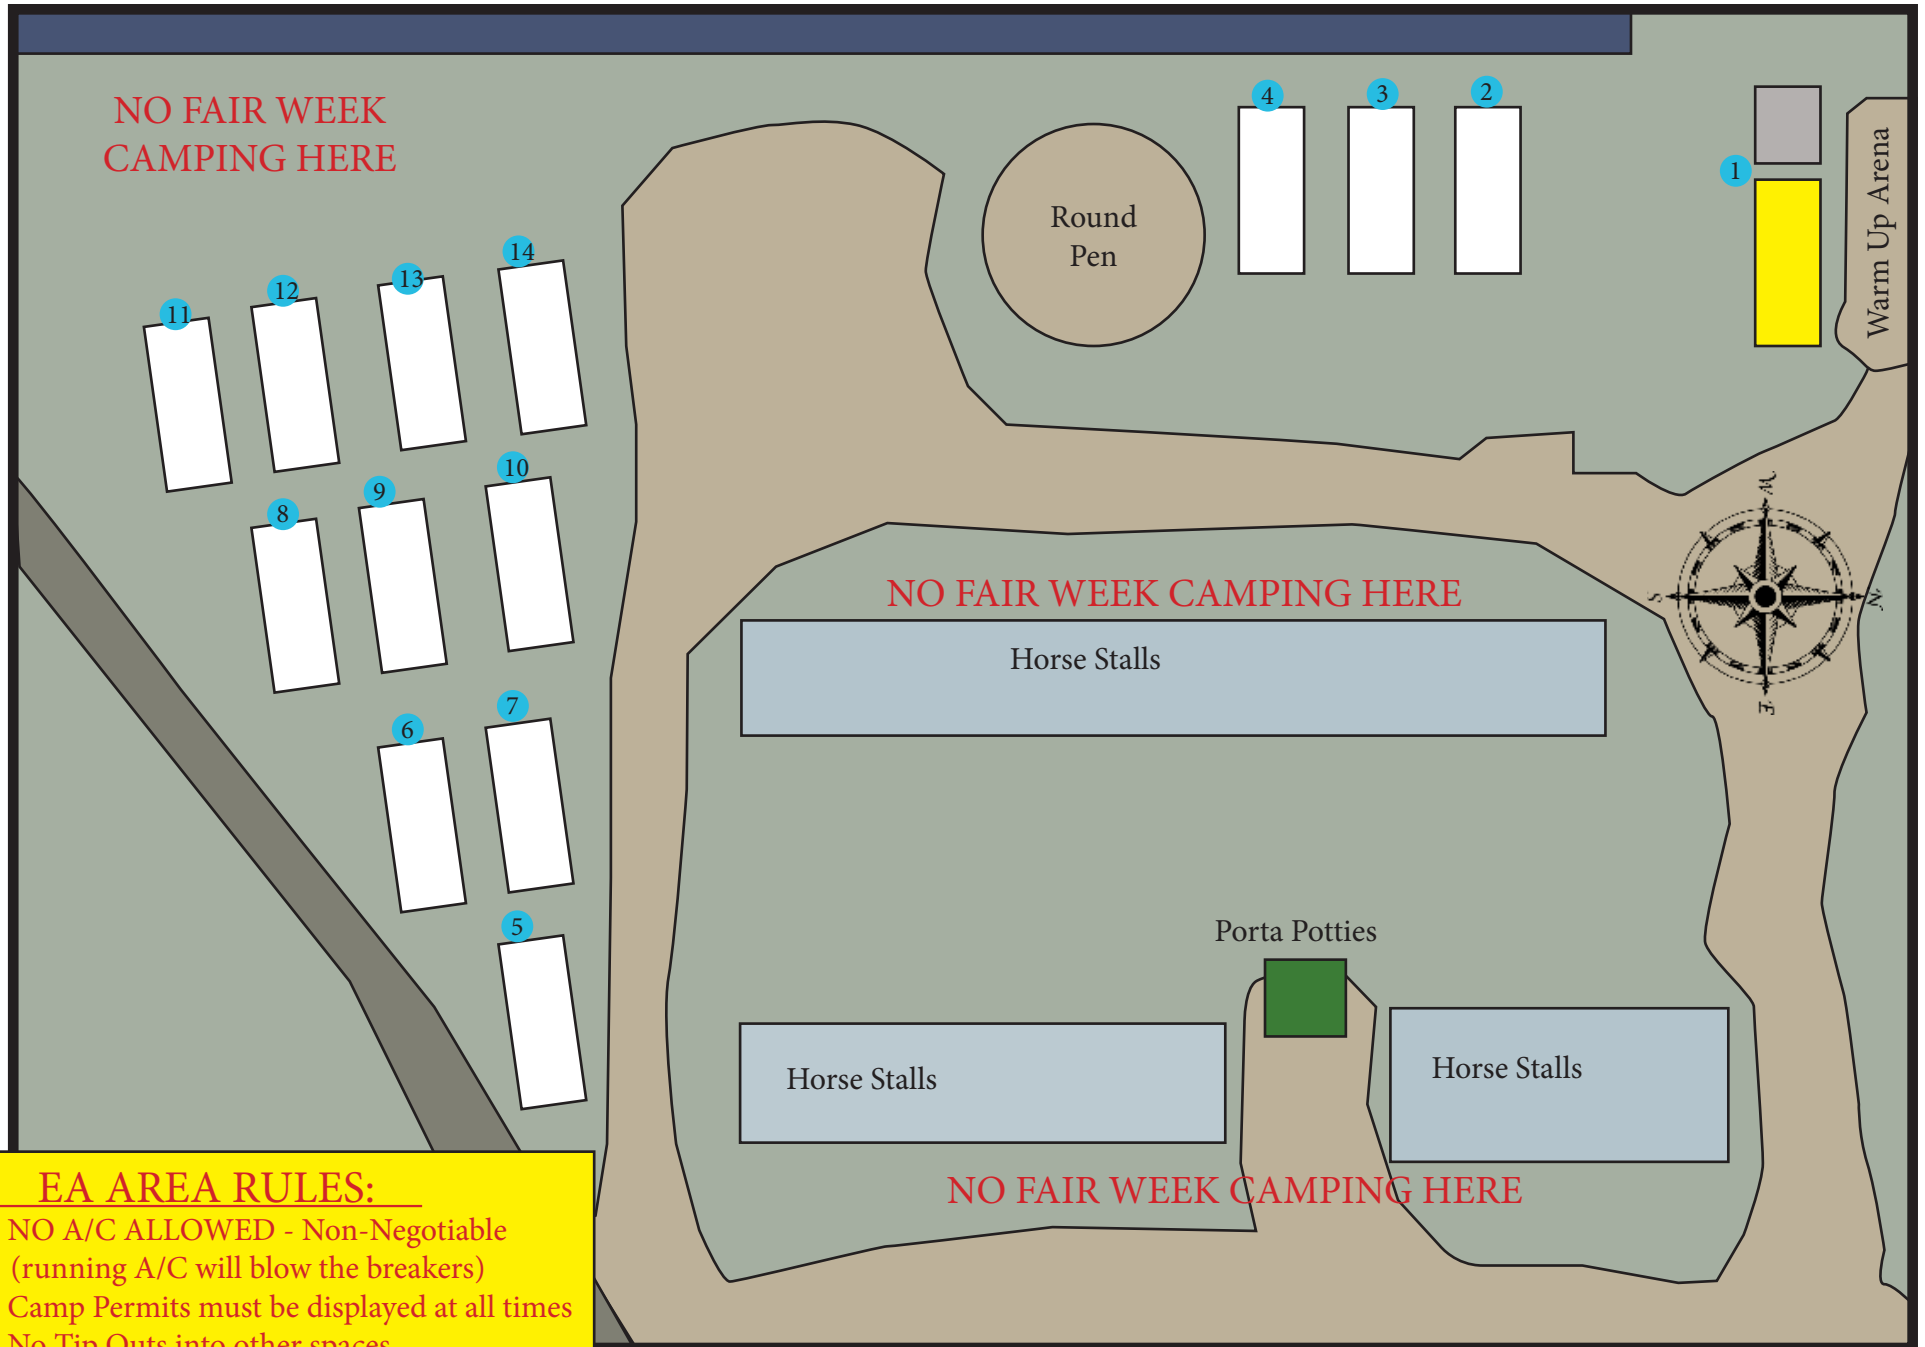

East Field Behind Horse Stalls (EA) - Dry Camping Only - \$75.00

EA AREA RULES:

- NO A/C ALLOWED - Non-Negotiable (running A/C will blow the breakers)
- Camp Permits must be displayed at all times
- No Tip Outs into other spaces
- Only one vehicle allowed per site.