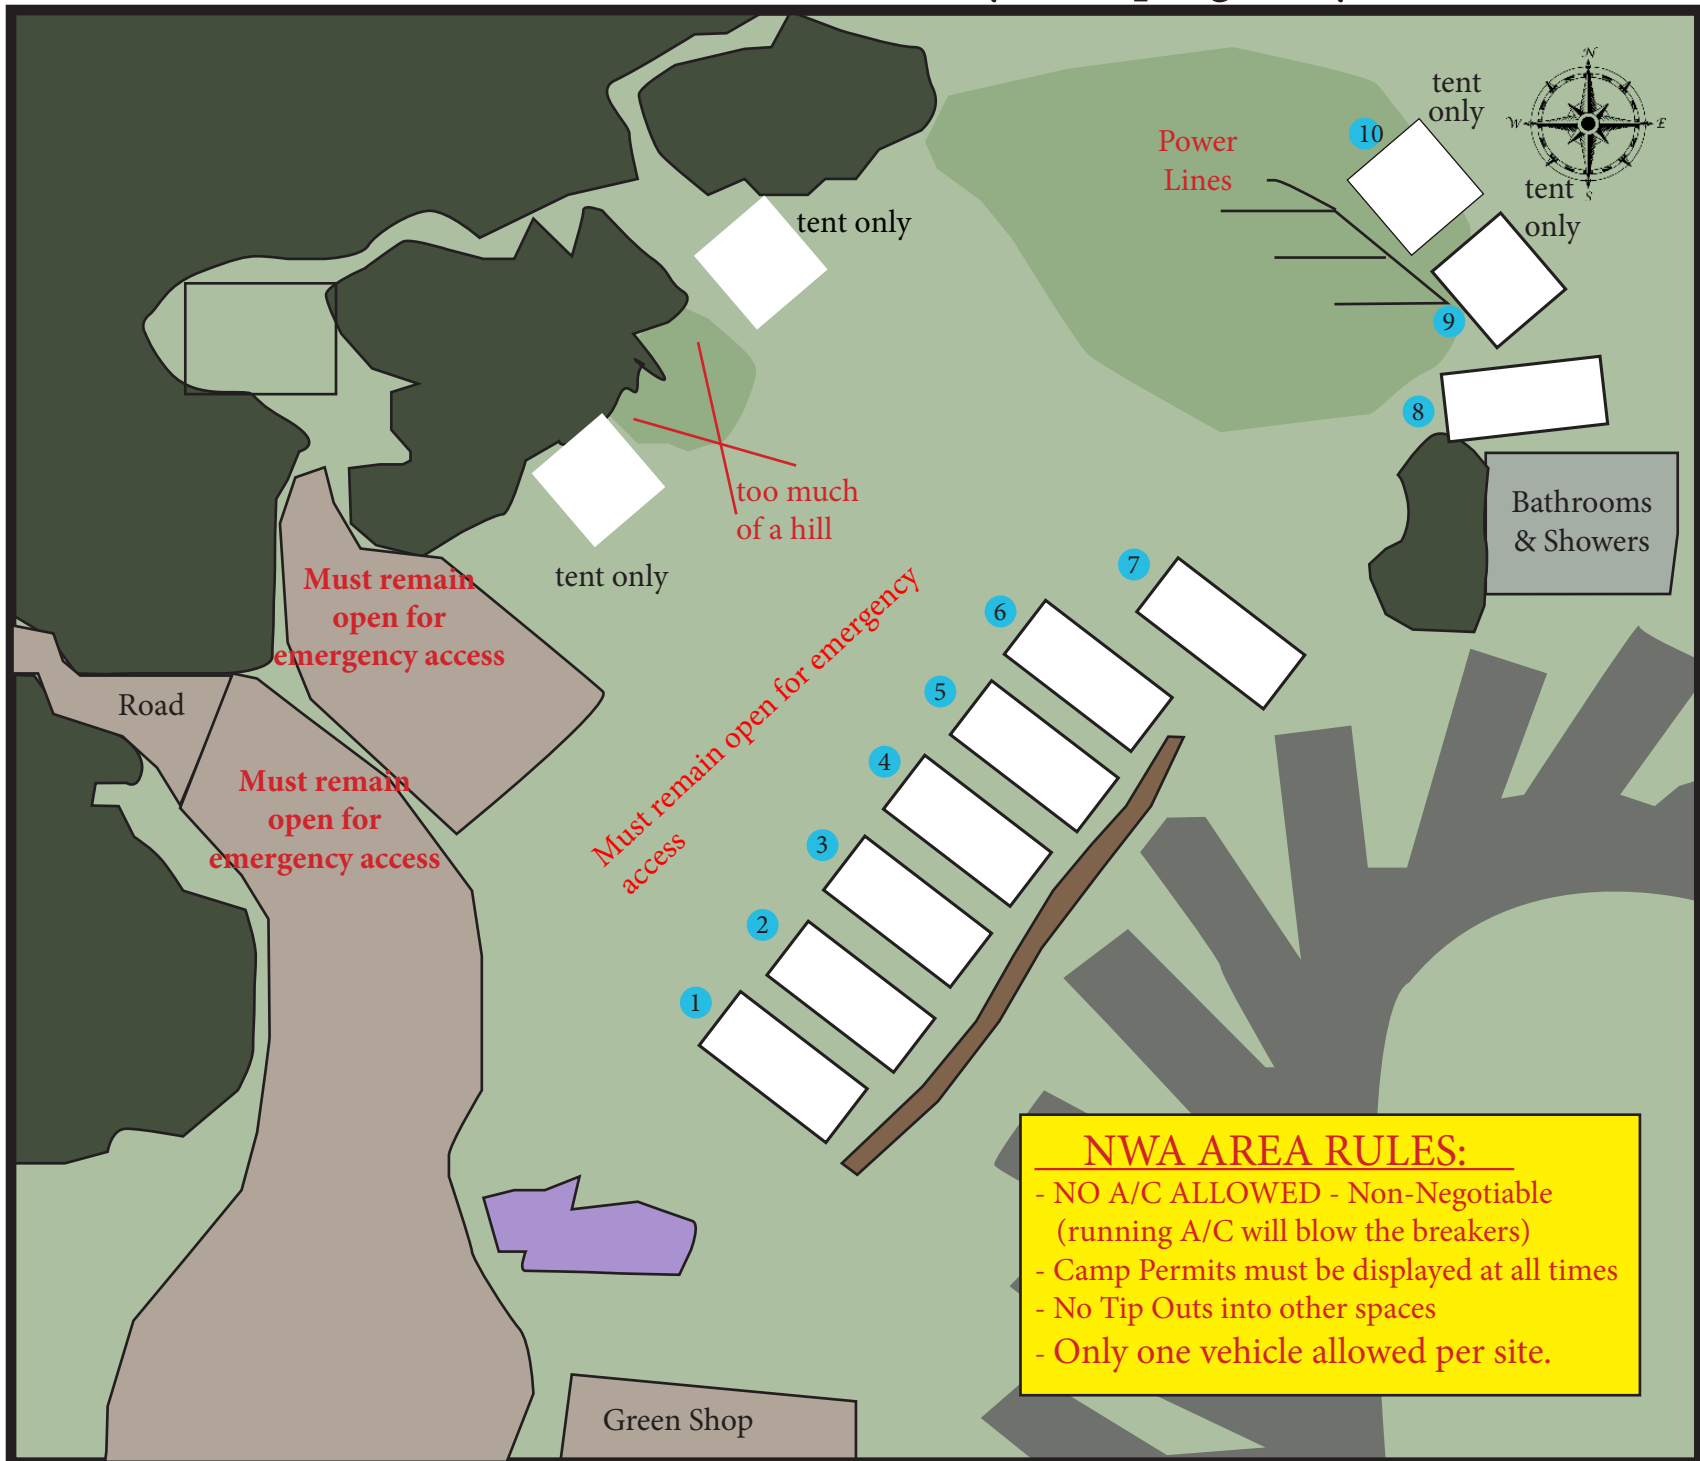

Field West of RV Park (NWA) - Dry Camping Only - \$75.00

- NWA AREA RULES:**
- NO A/C ALLOWED - Non-Negotiable (running A/C will blow the breakers)
 - Camp Permits must be displayed at all times
 - No Tip Outs into other spaces
 - Only one vehicle allowed per site.