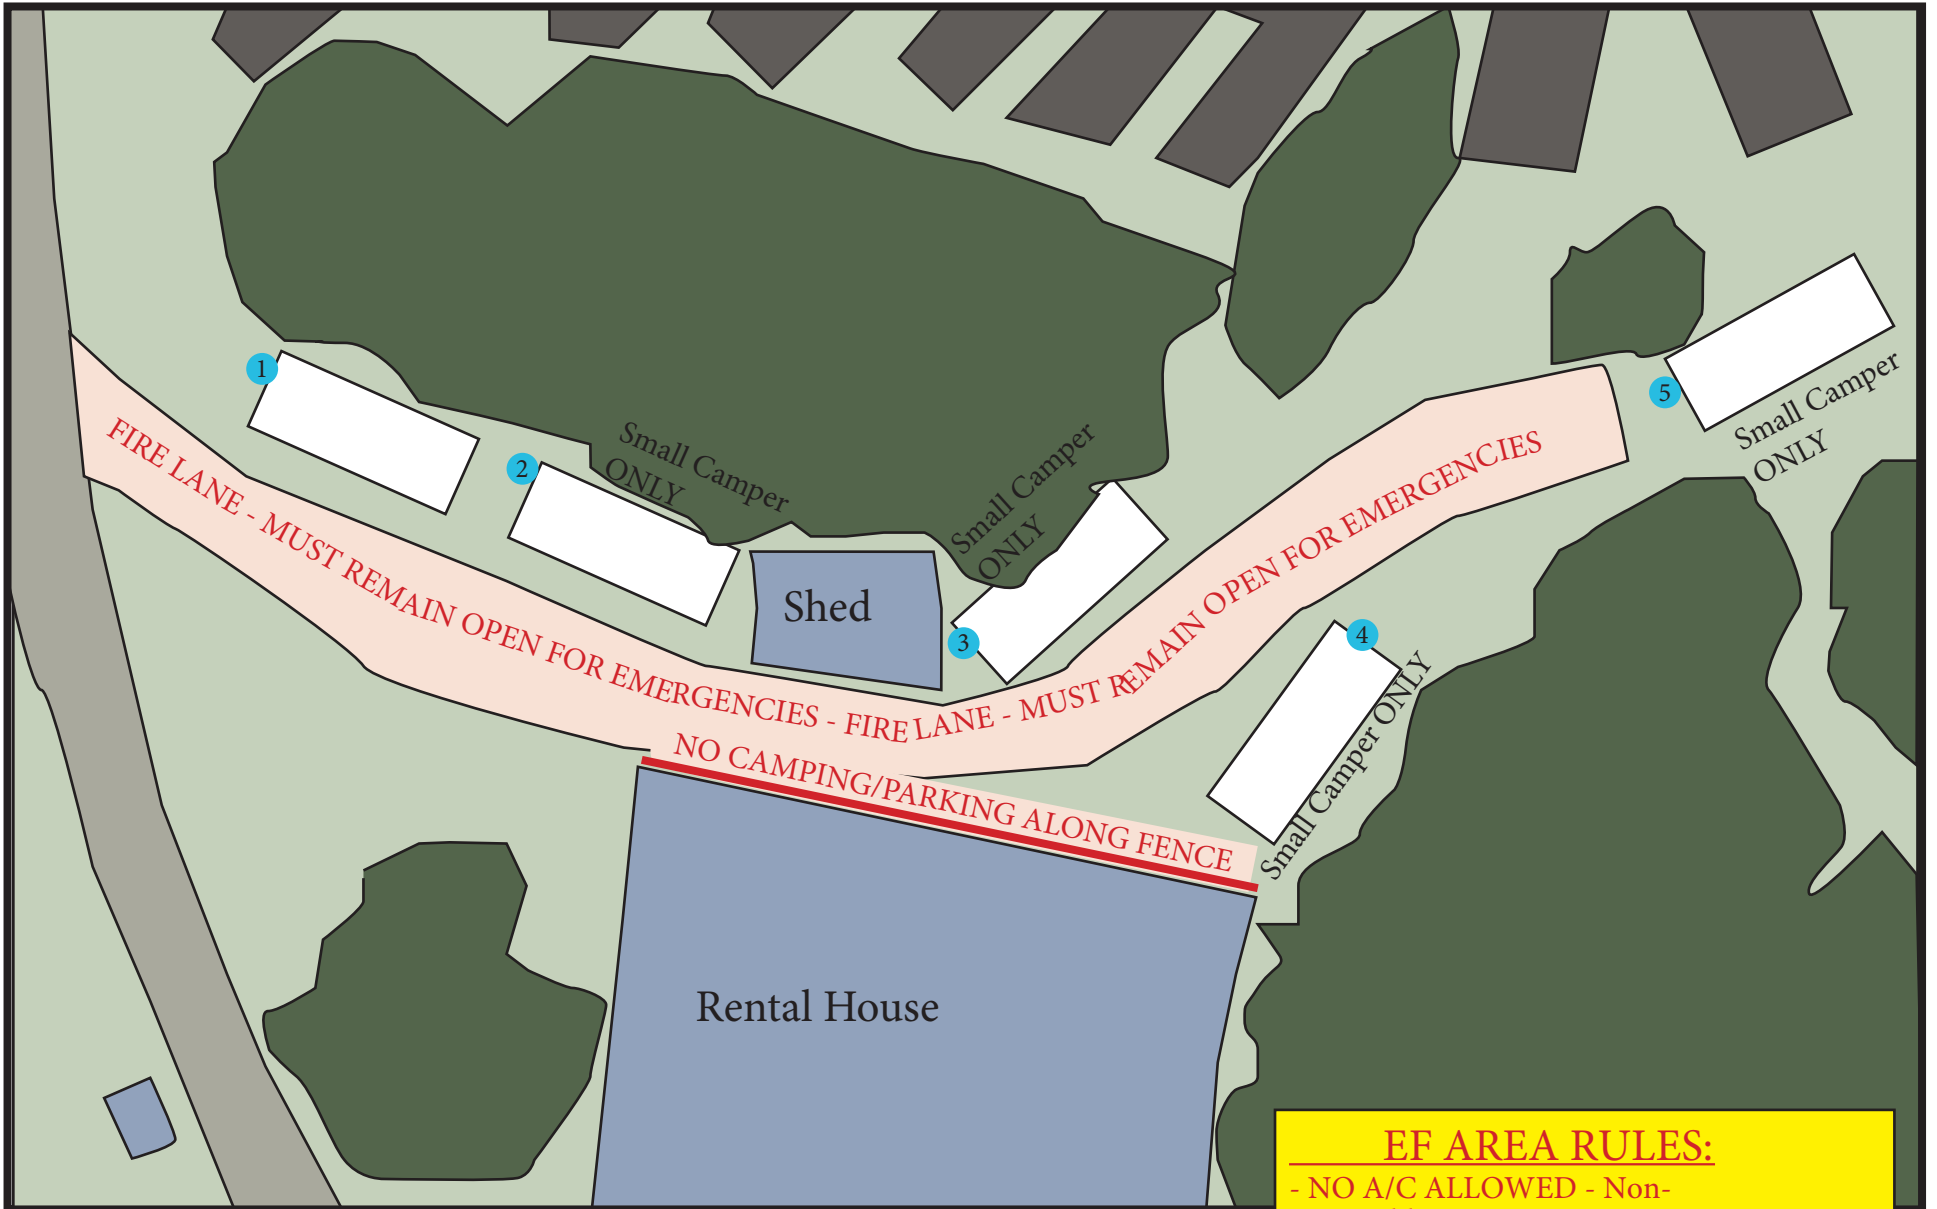

# East Field Between RV Park & Rental House (EF) - Dry Camping Only - \$75.00

- EF AREA RULES:**
- NO A/C ALLOWED - Non-Negotiable (A/C will blow the breakers)
  - Camp Permits must be displayed at all times
  - No Tip Outs into other spaces
  - Only one vehicle allowed per site.