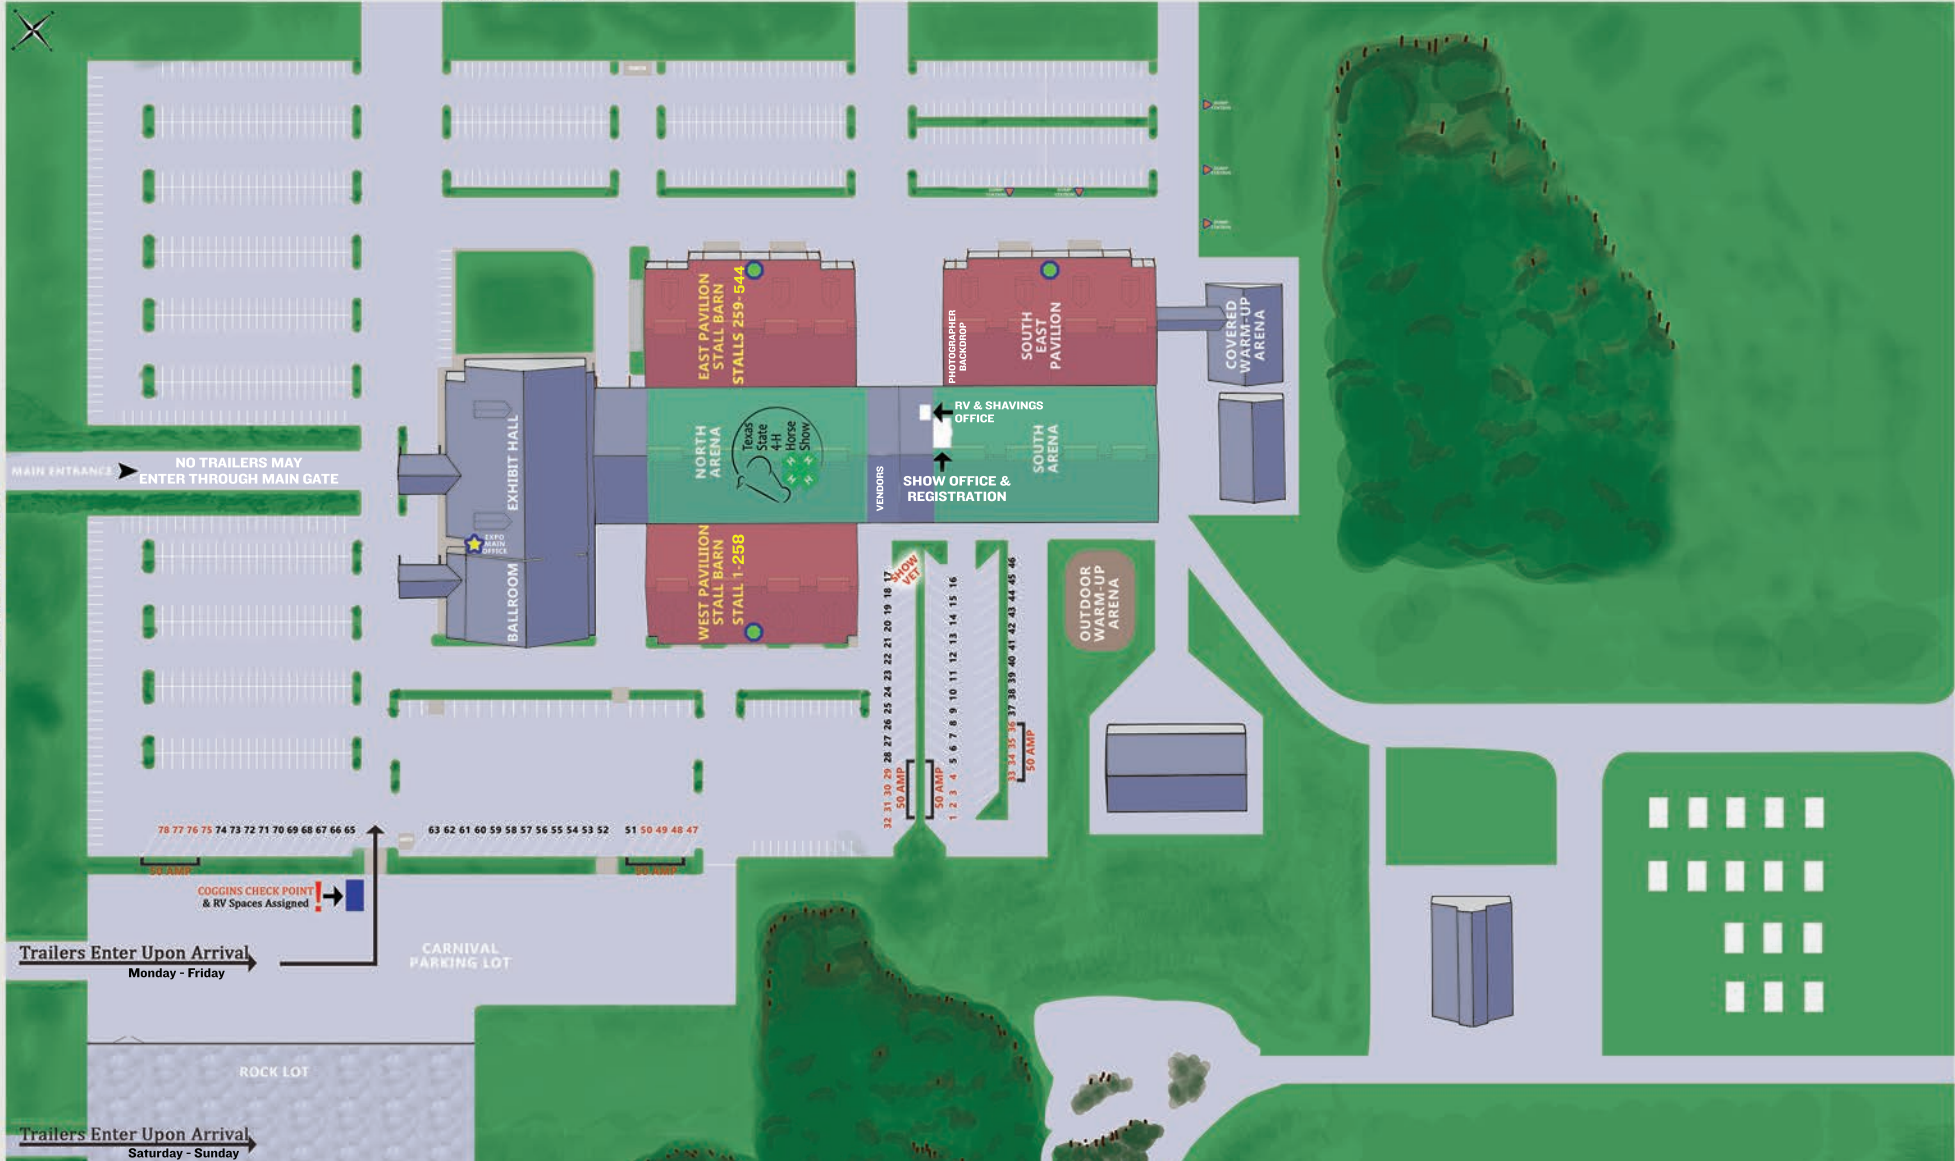

JONES ROAD

LEONARD ROAD

JONES ROAD

NO TRAILERS MAY ENTER THROUGH MAIN GATE

CARNIVAL PARKING LOT

ROCK LOT

Trailers Enter Upon Arrival Monday - Friday

Trailers Enter Upon Arrival Saturday - Sunday

EAST PAVILION STALLS 259-644

WEST PAVILION STALL 11-258

SOUTH PAVILION SOUTH EAST PAVILION

SHOW OFFICE & REGISTRATION

OUTDOOR WARM-UP ARENA

32 31 30 29 28 27 26 25 24 23 22 21 20 19 18 17 16 15 14 13 12 11 10 9 8 7 6 5 4 3 2 1
 50 AMP
 50 AMP
 50 AMP
 33 34 35 36 37 38 39 40 41 42 43 44 45 46
 50 AMP

COVERED WARM-UP ARENA

RV & SHAVINGS OFFICE

VENDOR

PHOTOGRAPHER BACKDROP

EXHIBIT HALL BALLROOM