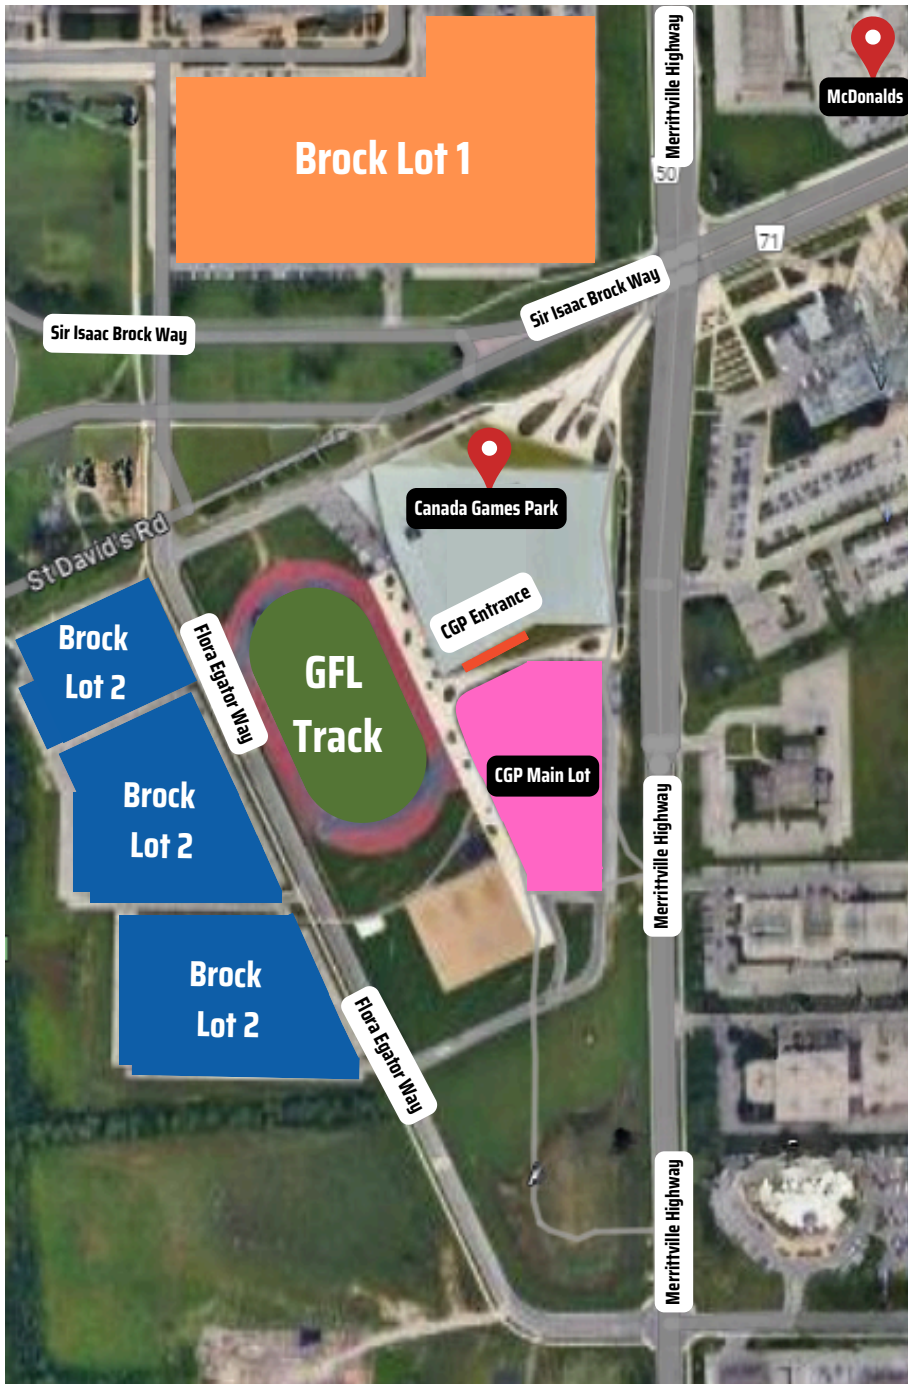

CANADA GAMES PARK

PARKING INFORMATION

Legend

-  CGP Main Parking Lot (Facility users ONLY)
-  Brock Lot 1 Parking
-  Brock Lot 2 Parking
-  CGP Entrance
-  GFL Environmental Track
-  Wayfinding building locators

Brock University Parking Services Rates

Lot 1 and Lot 2:

Day Rate: \$14.00 (6am-6pm)

Hourly Rate: \$4.00

Evening Flat Rate: \$6.00 (6pm-9pm)

[Download HONK to pay](#)

Brock Lot 1 and **Brock Lot 2** are monitored by Brock Parking Services via the HONK app during the week from 6am-9pm and on Friday's until 7:00pm. Parking is free in these zones after 9:00pm on weekdays and all weekend.

Overnight parking not permitted. Park at your own risk.