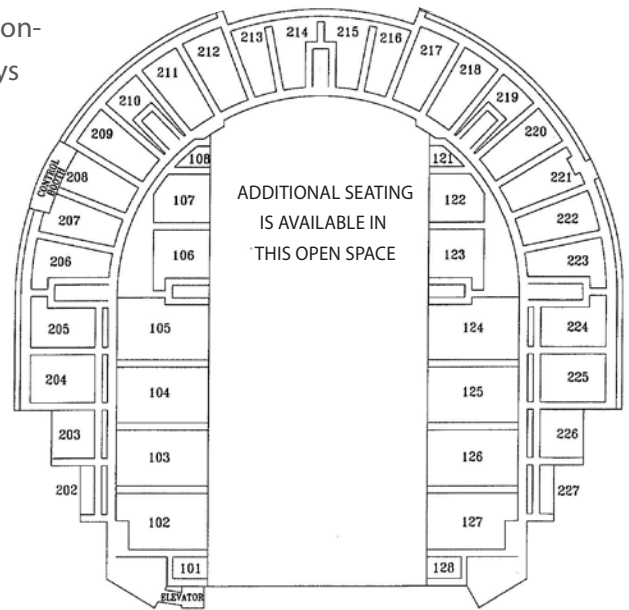

# GARTH ARENA

Featuring 29,000 square feet, this space creates the ideal environment for experiencing a wide array of events. Garth Arena plays host to rodeo and livestock shows, equestrian, conventions, graduations, banquets, and sold out concerts. Specializing in a variety of events, Garth Arena can handle it all. Up to 200, 10' x 10' trade show booths.

## FEATURES

- ▶ 29,000 sq ft
- ▶ Fixed seating: 5,979
- ▶ Concert seating: over 8,000
- ▶ 120' x 245' floor
- ▶ 200 trade show booths

TRADE SHOW

ARENA SEATING