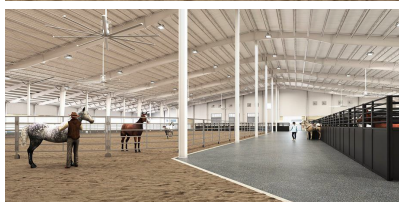

EQUINE/LIVESTOCK COMPLEX

EXPO!

BELL COUNTY EXPOSITION CENTER

The Center of It All

bellcountyexpo.com

EQUINE/LIVESTOCK COMPLEX

The new 170,000 sq. ft. Equine/Livestock Complex is located on the west side of the campus, adjacent to the existing Horse Barn and Exposition Building. The heart of the new Equine/Livestock Complex will be its 130' x 300' performance surface. Add in air conditioning, a generous concourse for vendors with an unrestricted view of the arena, seating for 800 patrons, attached 100' x 200' warm-up arena with stalls and pens, concessions, a bar and grill and the Expo's Center's excellent location – you have a world-class combination!

FEATURES:

- ▶ Performance Arena: 130' x 300' permanent dirt arena
- ▶ Warm Up Arena: 100' x 200' covered dirt arena
- ▶ Premium Stalls: 136
- ▶ Horse Barn stalls: 220 stalls adjacent to existing facility
- ▶ Stock Pens: 12 20' x 20' pens with permanent alleys adjacent to performance arena
- ▶ 800 Permanent Seats
- ▶ Private Meeting Rooms
- ▶ Priefert Equipped Facility
- ▶ Dedicated show office, judges quarters and first aid room
- ▶ Kiser selected footing
- ▶ Built to work well with existing facilities
- ▶ RV hookups