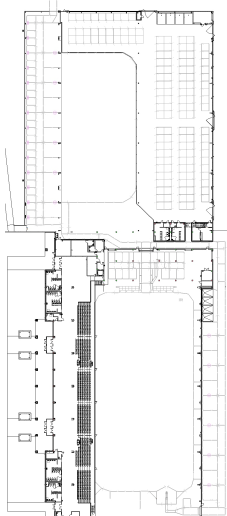

EQUINE/LIVESTOCK COMPLEX

EXPO!

BELL COUNTY EXPOSITION CENTER

The Center of It All

bellcountyexpo.com

EQUINE/LIVESTOCK COMPLEX

The new 170,000 sq. ft. Equine/Livestock Complex is located on the west side of the campus, adjacent to the existing Horse Barn and Exposition Building. The heart of the new Equine/Livestock Complex will be its 130' x 300' performance surface. Add in air conditioning, a generous concourse for vendors with an unrestricted view of the arena, seating for 800 patrons, attached 100' x 200' warm-up arena with stalls and pens, concessions, a bar and grill and the Expo's Center's excellent location – you have a world-class combination!

FEATURES:

- ▶ Performance Arena: 130' x 300' permanent dirt arena
- ▶ Warm Up Arena: 100' x 200' covered dirt arena
- ▶ Premium Stalls: 136
- ▶ Horse Barn stalls: 220 stalls adjacent to existing facility
- ▶ Stock Pens: 12 20' x 20' pens with permanent alleys adjacent to performance arena
- ▶ 800 Permanent Seats
- ▶ Private Meeting Rooms
- ▶ Priefert Equipped Facility
- ▶ Dedicated show office, judges quarters and first aid room
- ▶ Kiser selected footing
- ▶ Built to work well with existing facilities
- ▶ RV hookups