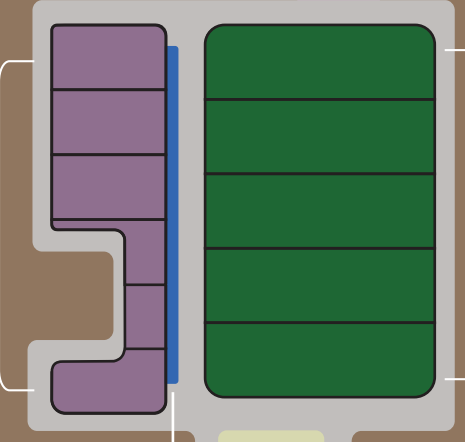

Jack
 in the Box
 Instant Replay Screen
 40

Homer Hayward Pavilion
 Bucking Chutes

Crown Royal
 Saloon

Sponsor
 VIP Bar
ATS

Bonnie Stoeberl
 Contestant Center

Arena

Sponsor
 VIP Seating

South Grandstand

General Admission

Best Seats
 of the House

ADA Accessible Seating

Sponsor
 GA Seating

Taylor Farms
 Pedestrian Bridge

Announcer's
 Stand

Track

ADA Accessible Seating

Tunnel
 Entrance

West Grandstand