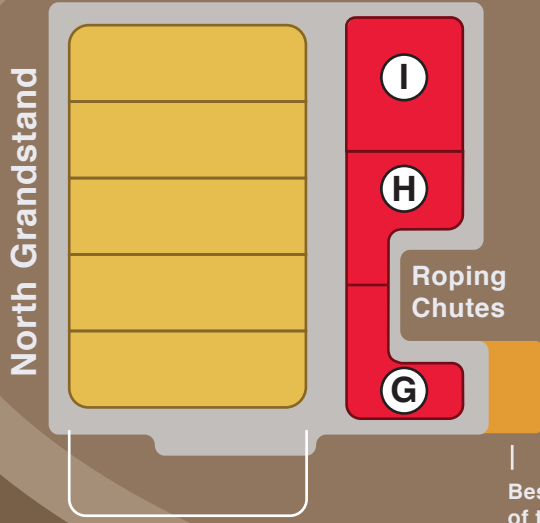

Jack
 in the Box
 Instant Replay Screen
 40

Homer Hayward Pavilion
 Bucking Chutes

Crown Royal
 Saloon

Sponsor
 VIP Bar
ATS

Bonnie Stoeberl
 Contestant Center

Arena

Sponsor
 VIP Seating

South Grandstand

General Admission

Best Seats
 of the House

ADA Accessible Seating

Sponsor
 GA Seating

Taylor Farms
 Pedestrian Bridge

Announcer's
 Stand

Track

ADA Accessible Seating

**Rodeo Sponsor
 Hospitality
 VIP Tent**

Coors
 Banquet
 Bull Xing
 Cantina

McDonald's
 Kids
 Corral

LADR

Tunnel
 Entrance

Tunnel
 Entrance

Mall

Tunnel
 Entrance

Tunnel
 Entrance

West Grandstand