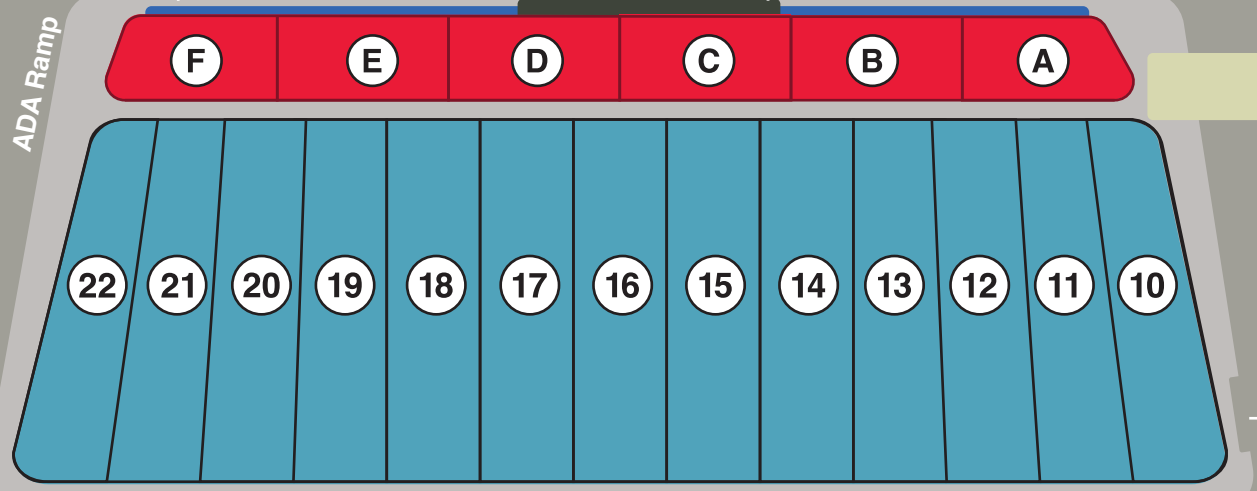

Jack
 in the Box
 Instant Replay Screen
 40

Homer Hayward Pavilion
 Bucking Chutes

Crown Royal
 Saloon

Sponsor
 VIP Bar
ATS

Bonnie Stoeberl
 Contestant Center

Arena

Sponsor
 VIP Seating

South Grandstand

General Admission

Best Seats
 of the House

ADA Accessible Seating

Sponsor
 GA Seating

Taylor Farms
 Pedestrian Bridge

Announcer's
 Stand

Track

ADA Accessible Seating

**Rodeo Sponsor
 Hospitality
 VIP Tent**

Coors
 Banquet
 Bull Xing
 Cantina

McDonald's
 Kids
 Corral

LADR

Tunnel
 Entrance

Tunnel
 Entrance

Mall

Tunnel
 Entrance

Tunnel
 Entrance

West Grandstand