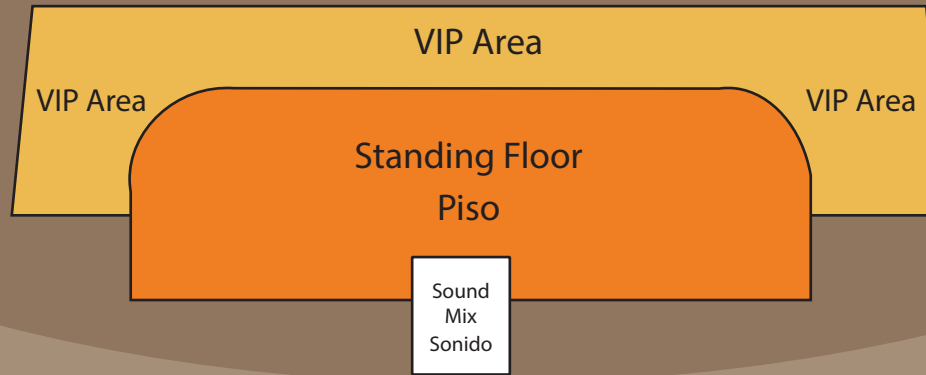

Saturday, July 13th | Gates Open 4pm

Sabado 13 de Julio | Puertas Abren a las 4pm

CONCIERTO BAILE DE SALINAS

Sound & Video
Sonido & Video

Stage
Escenario

Sound & Video
Sonido & Video

Presented By

EL AFTER PARTY

Produced by

ADA Ramp

ADA Accessible

F E D C B A

ADA Ramp

General Admission
Grandstand

Admission General
Graderia

Tunnel
Entrance

Tunnel
Entrance

Tunnel
Entrance

Tunnel
Entrance

West Grandstand

NO REFUNDS/EXCHANGES ALL SALES FINAL
TICKETS SUBJECT TO ADDITIONAL FEES