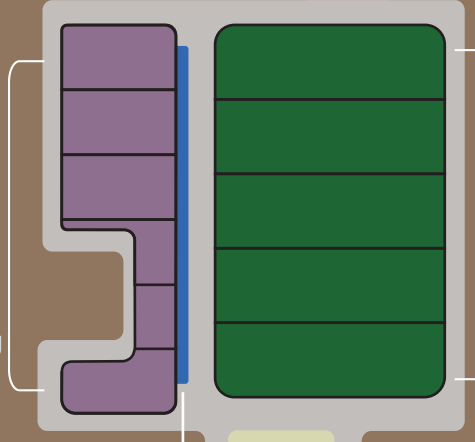

General Admission

Best Seats
of the House

Sponsor
VIP Seating

ADA Accessible Seating

Sponsor
GA Seating

ADA Accessible Seating