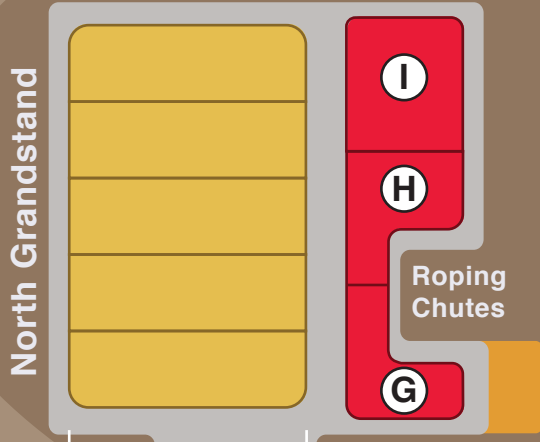

**Jack**  
 in the Box  
 Instant Replay Screen

40

Homer Hayward Pavilion  
 Bucking Chutes

**Crown Royal**  
 Saloon

Sponsor  
 VIP Bar

**ATS**

Bonnie Stoeberl  
 Contestant Center

# Arena

General Admission

Best Seats  
 of the House

Sponsor  
 VIP Seating

ADA Accessible Seating

Sponsor  
 GA Seating

ADA Accessible Seating

## Track

Announcer's  
 Stand

Taylor Farms  
 Pedestrian Bridge

Rodeo  
 Sponsor  
 Hospitality  
 VIP Tent

ADA Ramp

**Coors**  
 Banquet  
 Bull Xing  
 Cantina

**McDonald's**  
 Kids  
 Corral

Tunnel  
 Entrance

Tunnel  
 Entrance

Mall

Tunnel  
 Entrance

Tunnel  
 Entrance