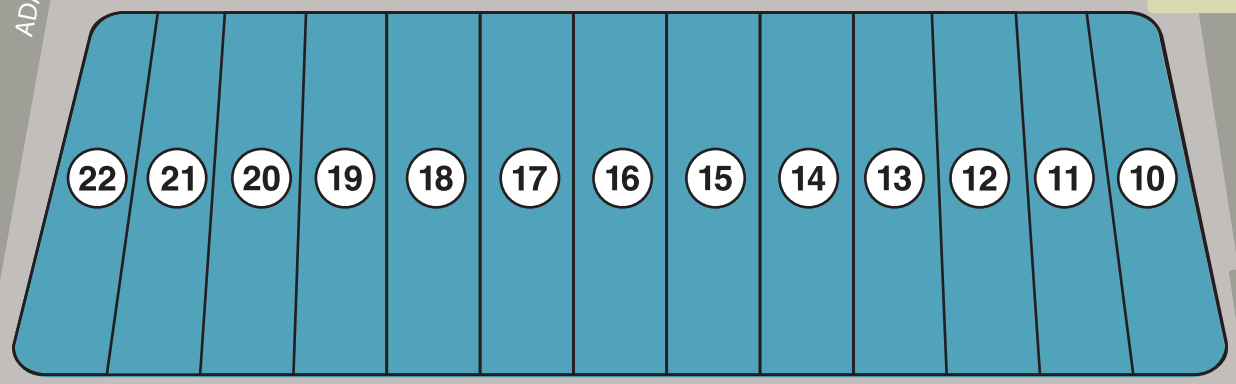

Tunnel
Entrance

Tunnel
Entrance

Mall

Tunnel
Entrance

Tunnel
Entrance

West Grandstand

Short Branch Bar

- Box Seats A & F - $40
- Box Seats H & I - $34
- Reserved Grandstand - $32
- General Admission & ADA - $26