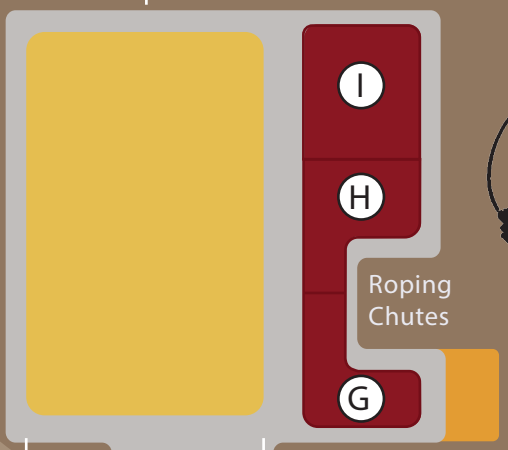

Homer Hayward Pavilion  
Bucking Chutes

Bonnie Stoeberl  
Contestant Center

North Grandstand

SALINAS  
SPORTS  
complex

Arena

Sponsor  
VIP Seating

South Grandstand

Sponsor  
GA Seating

General Admission

Best Seats  
of the House

ADA Accessible Seating

ADA Ramp

ADA Accessible Seating

Track

Announcer's  
Stand

Taylor Farms  
Pedestrian Bridge

Elevator Lift

Rodeo  
Sponsor  
Hospitality  
VIP Tent

Tunnel  
Entrance

Tunnel  
Entrance

Mall

Tunnel  
Entrance

Tunnel  
Entrance

West Grandstand

Short Branch Bar

- Box Seats A & F - \$40
- Box Seats H & I - \$34
- Reserved Grandstand - \$32
- General Admission & ADA - \$26