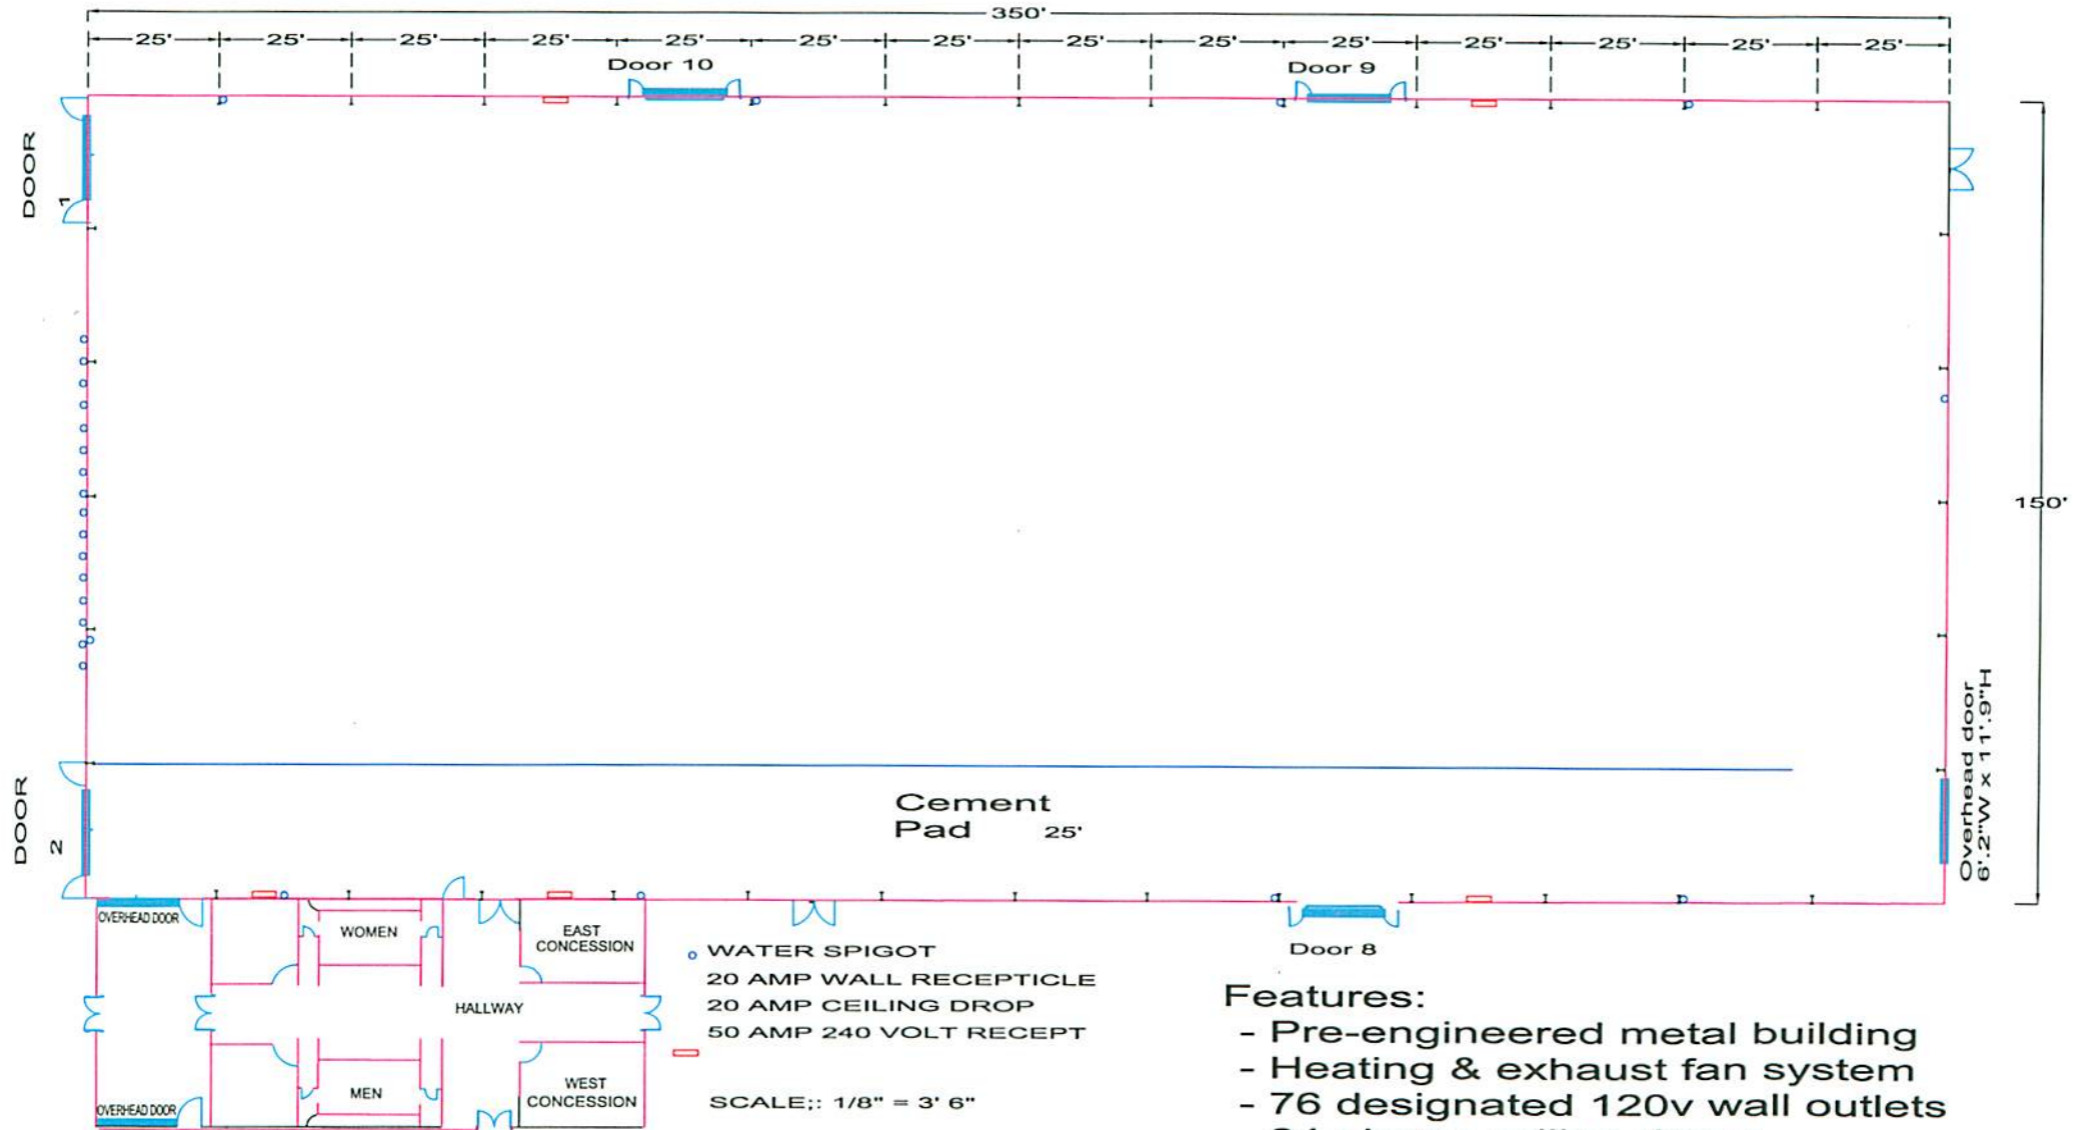

EAST PAVILION

Room Size: 150' Wide x 350' Long
 Square Feet: 52,500
 Usable Ceiling Height: 18'
 Overhead Doors #1, 2 & 8: 12'.5"W x 12'H
 Overhead Doors #9 & 10: 13'.8"W x 16'H

Features:

- Pre-engineered metal building
- Heating & exhaust fan system
- 76 designated 120v wall outlets
- 24 phone ceiling drops
- Metal halide overhead lighting
- 1,600 portable bleacher-style seating
- Earthen floor
- 120' x 270' standard rodeo arena
- 42 - 20 amp 120v ceiling drop outlets