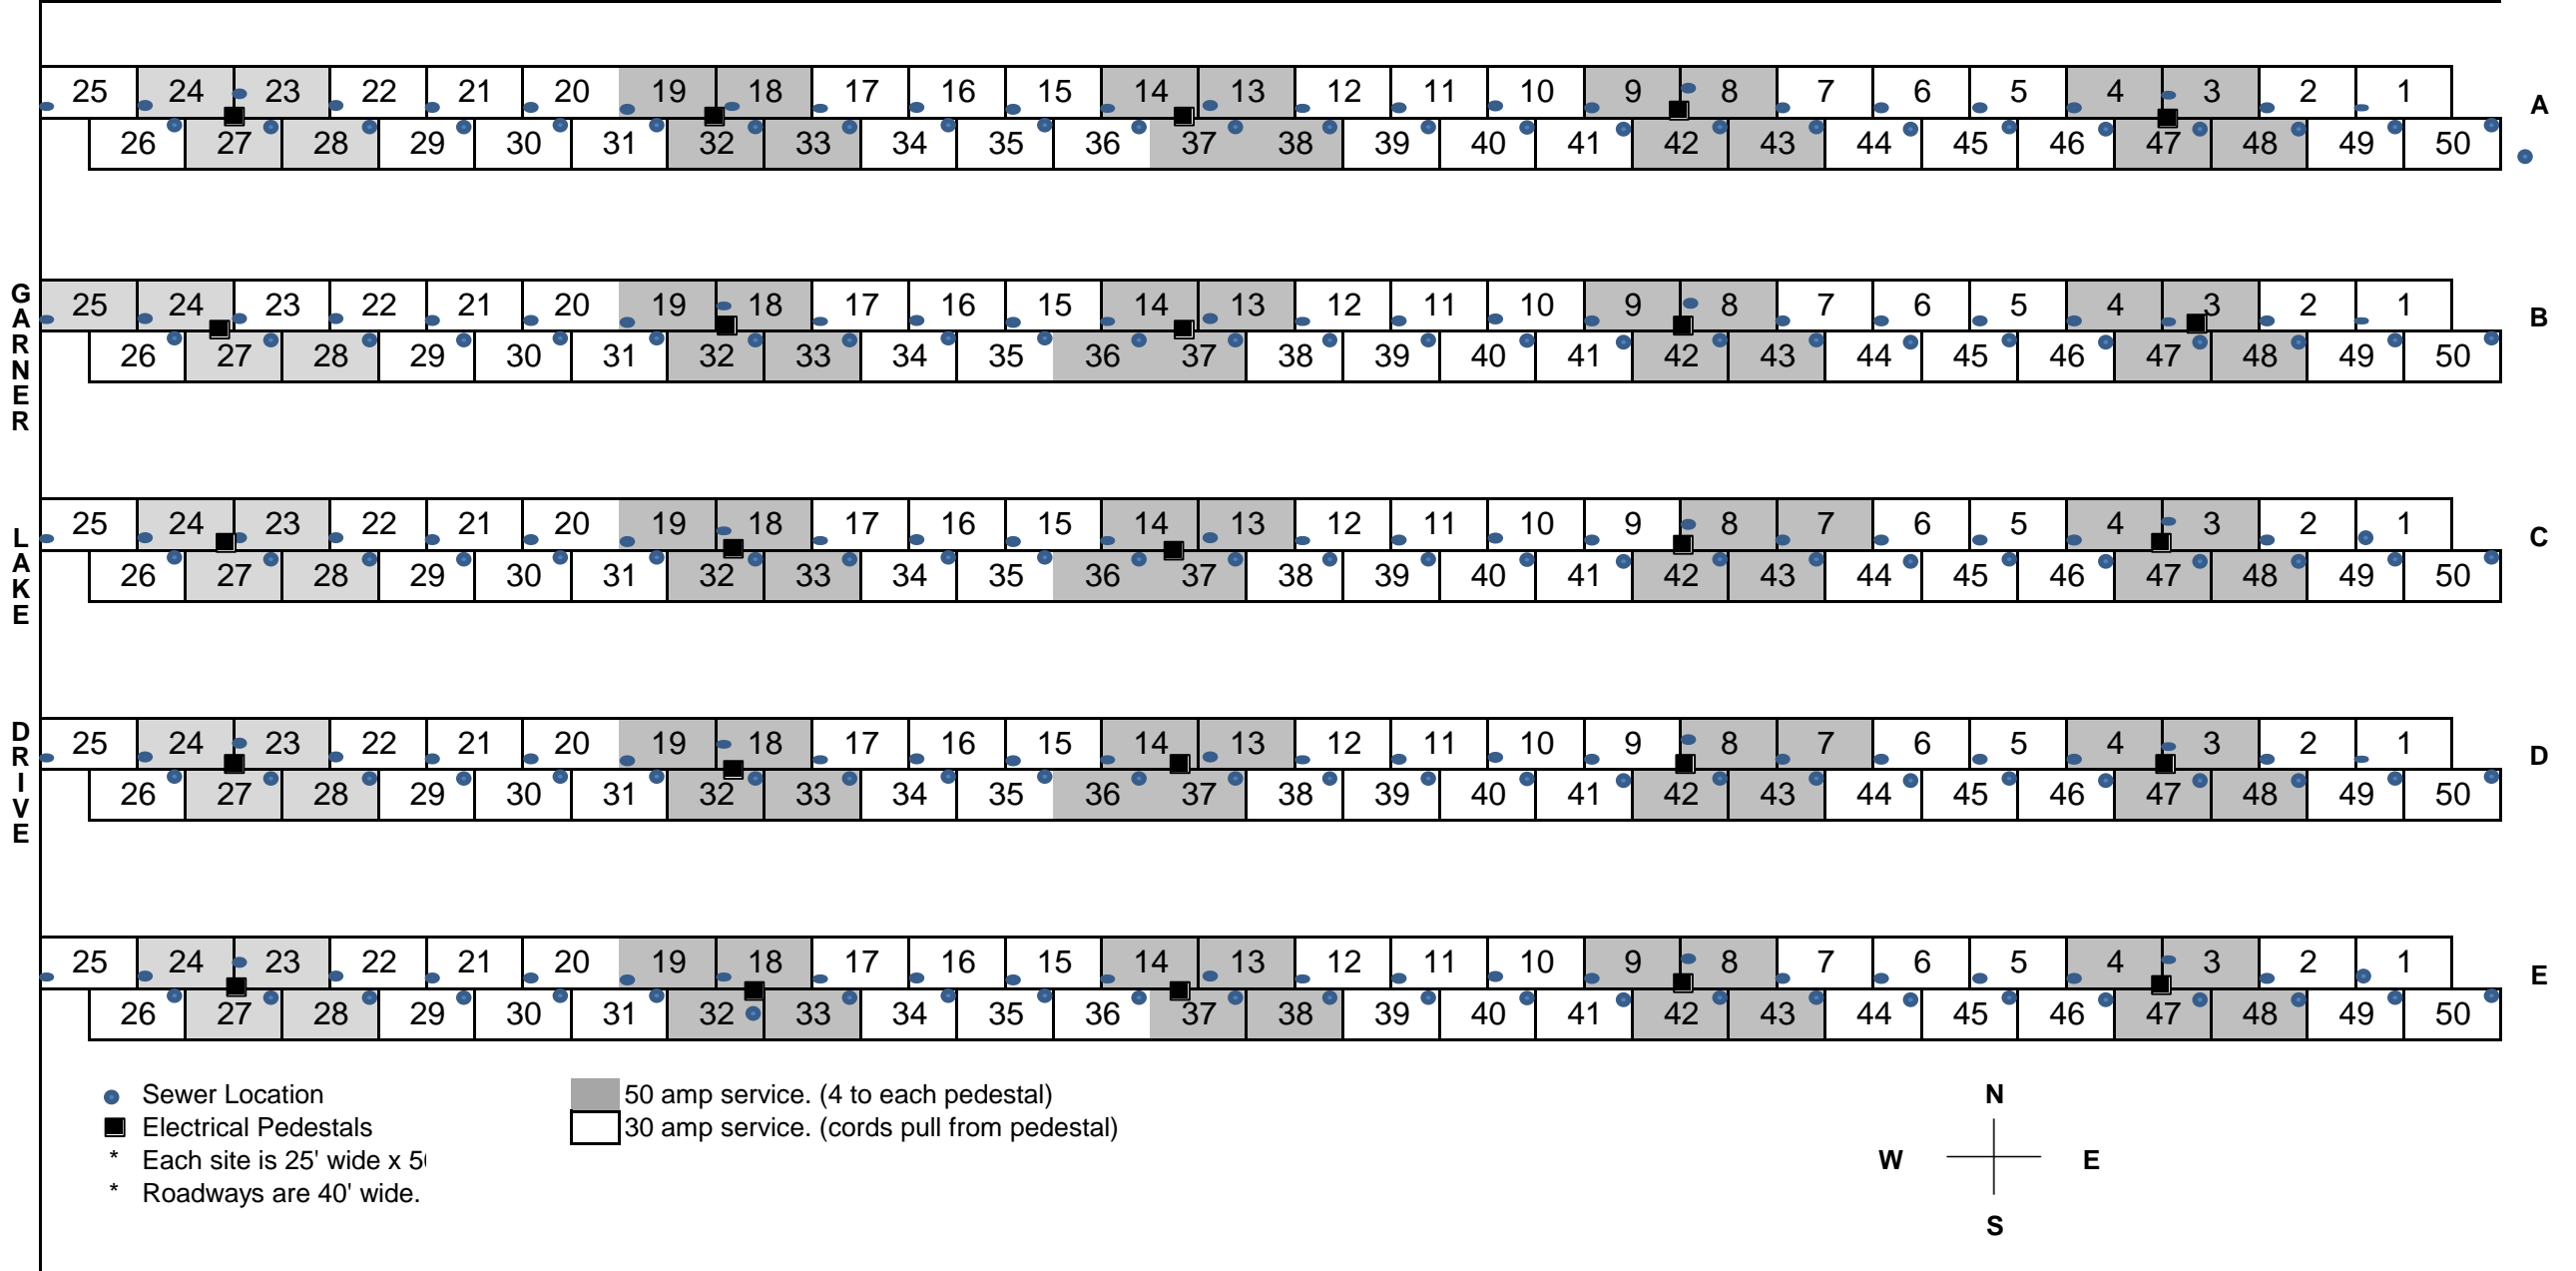

MARQUEE CAMPGROUND - 250 SITES - 30 & 50 AMP - FULL SERVICE

WINDMILL DRIVE

INDIAN PAINTBRUSH DRIVE