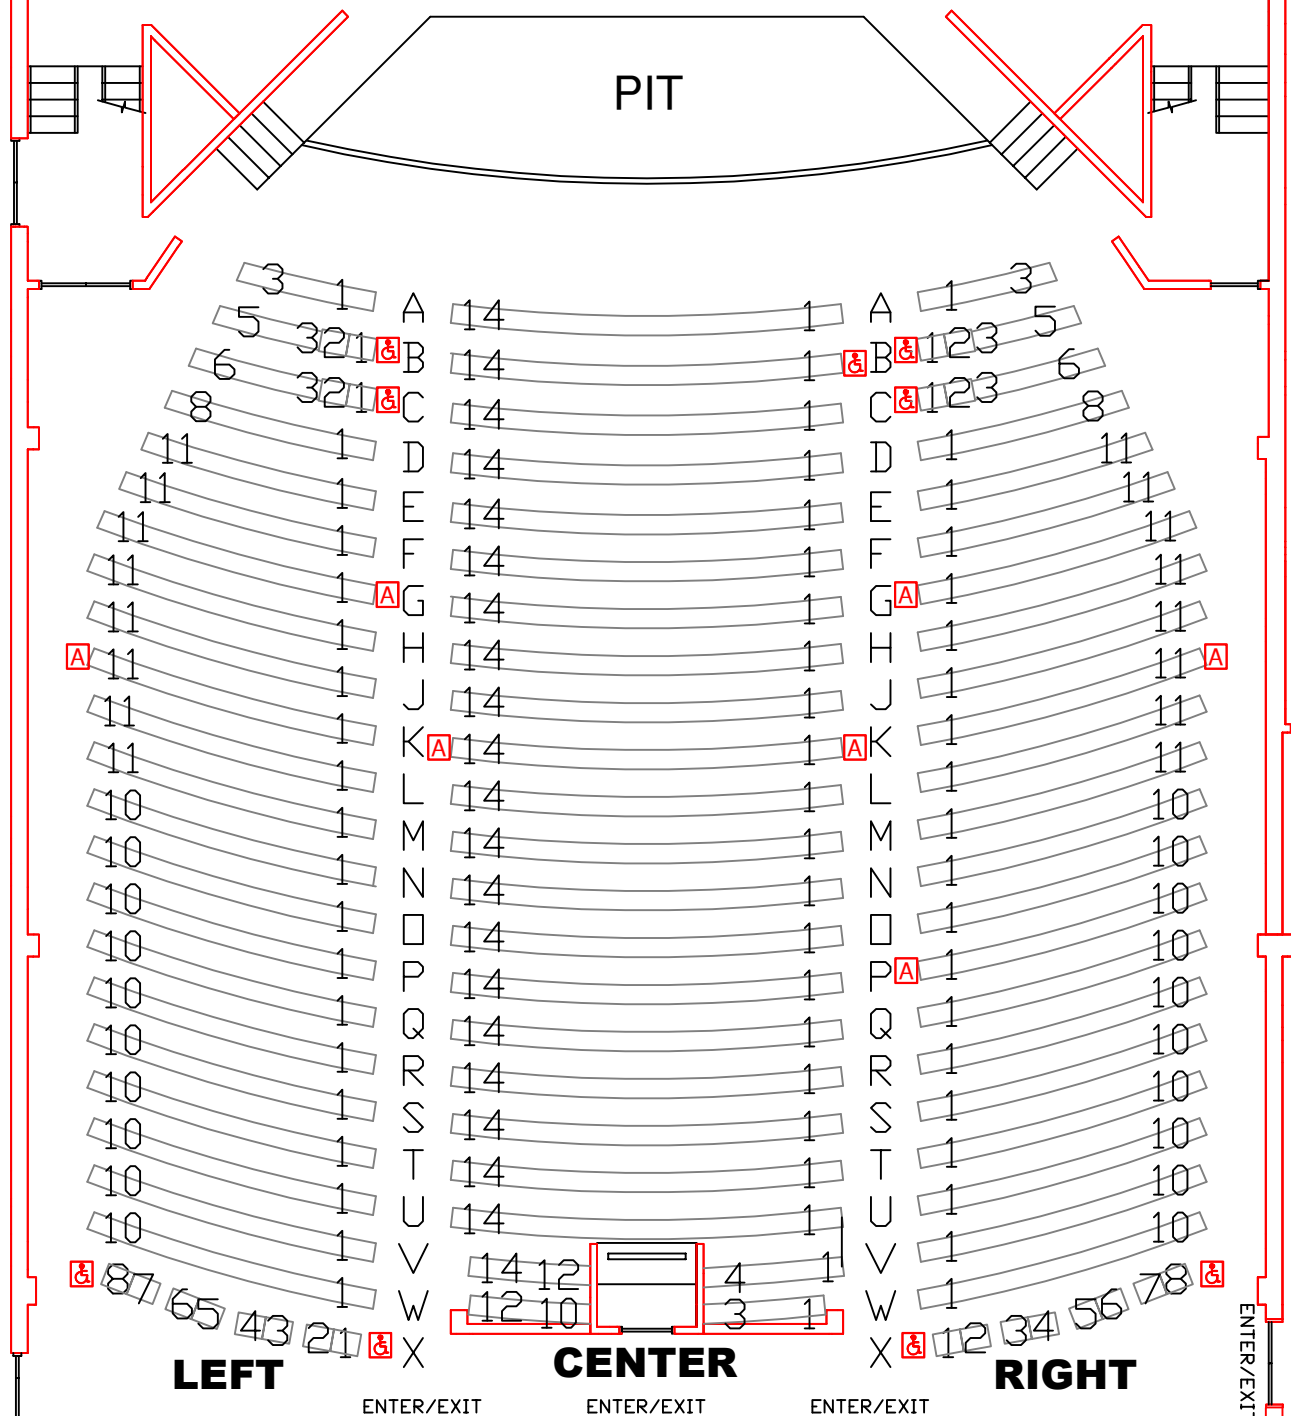

# LITTLE THEATER

**KEY:**

-  ACCESSIBLE SEATING  
(REMOVABLE SEATS FOR WHEELCHAIR ACCESS)
-  ACCESSIBLE SEATING  
(SEAT ARM RAISES)

STAGE

PIT

**LEFT**

**CENTER**

**RIGHT**

ENTER/EXIT

ENTER/EXIT

ENTER/EXIT

ENTER/EXIT