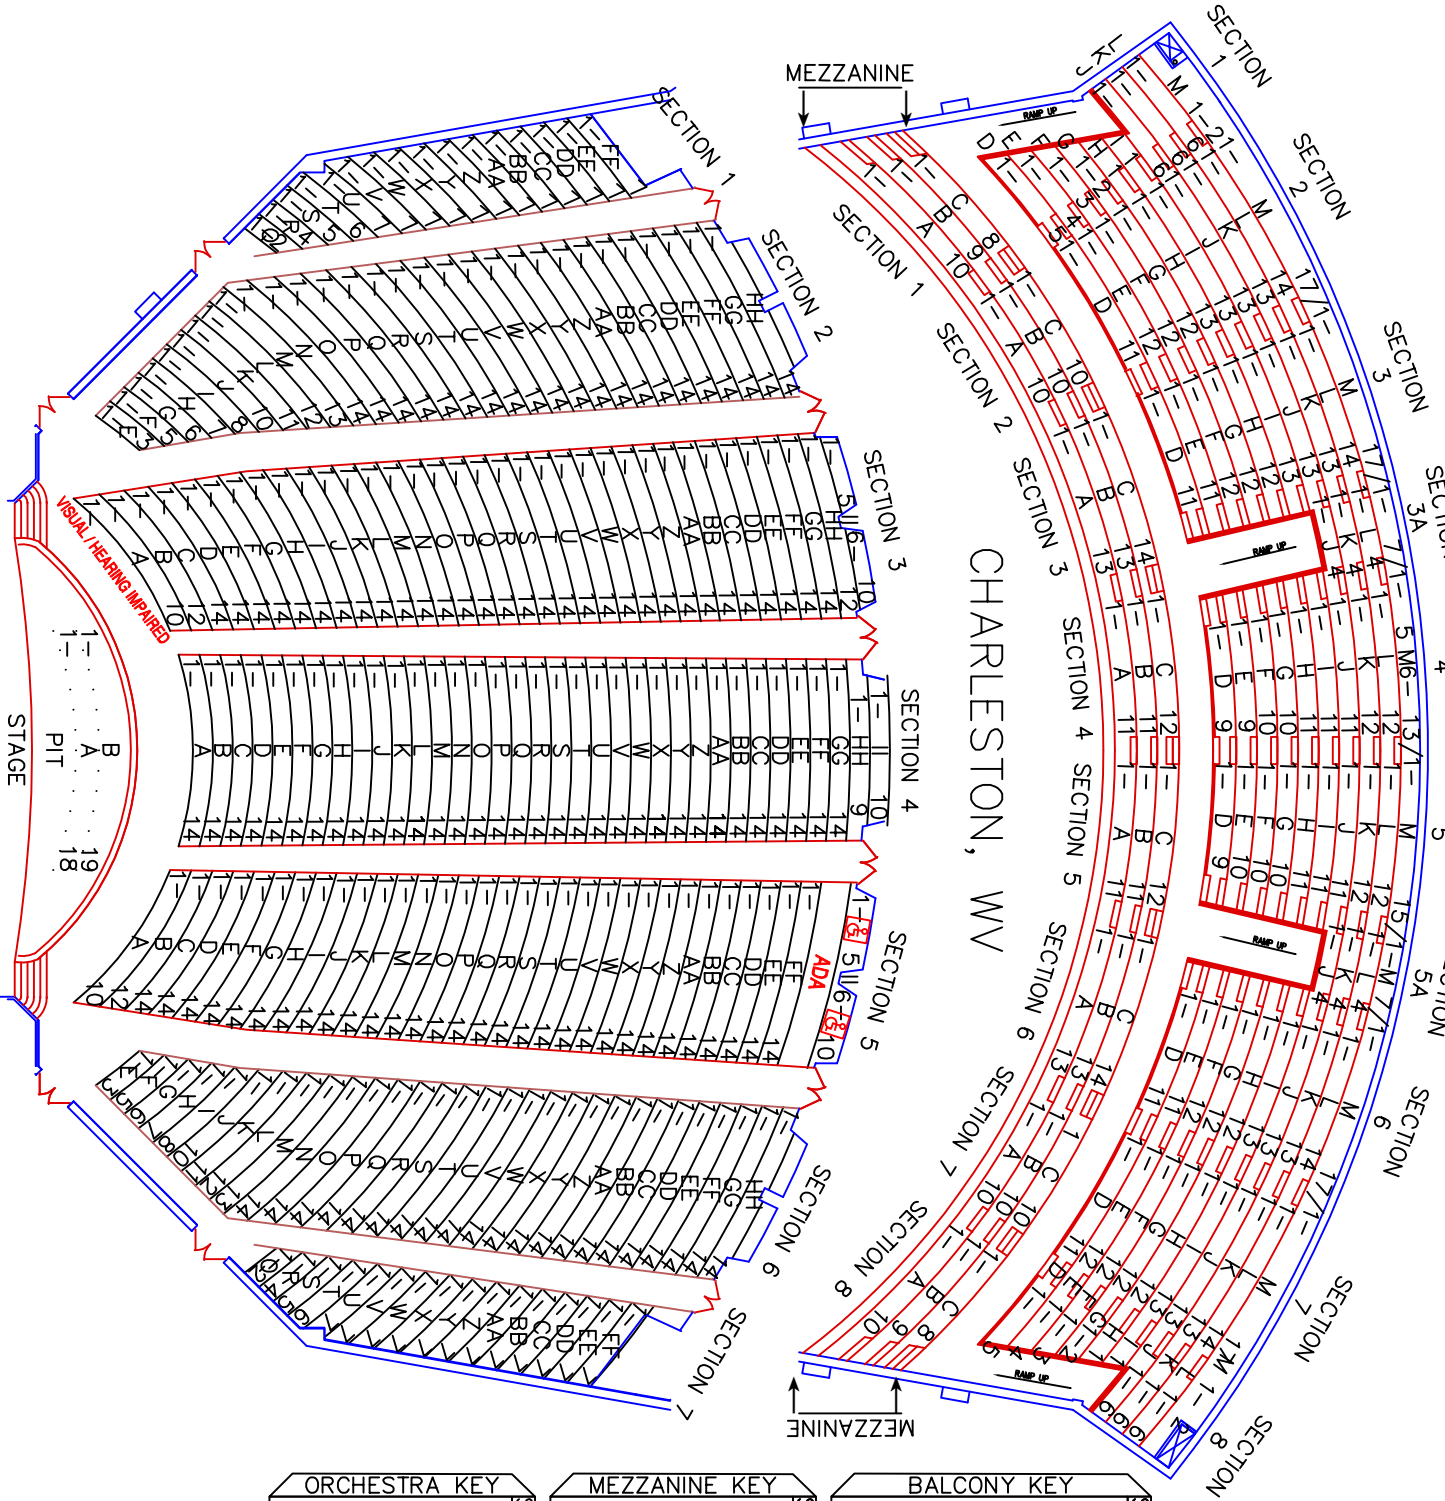

MUNICIPAL AUDITORIUM

CHARLESTON, WV

BALCONY ORCHESTRA

BALCONY KEY	
SECT	SEATS
1	36
2	130
3	128
3A	19
4	108
5	111
5A	19
6	128
7	129
8	36
844 TOTAL	

MEZZANINE KEY	
SECT	SEATS
1	27
2	30
3	40
4	34
5	34
6	40
7	40
8	27
262 TOTAL	

ORCHESTRA KEY	
SECT	SEATS
PIT	37
1	101
2	369
3	478
4	481
5	452
6	369
7	101
2,388 TOTAL	