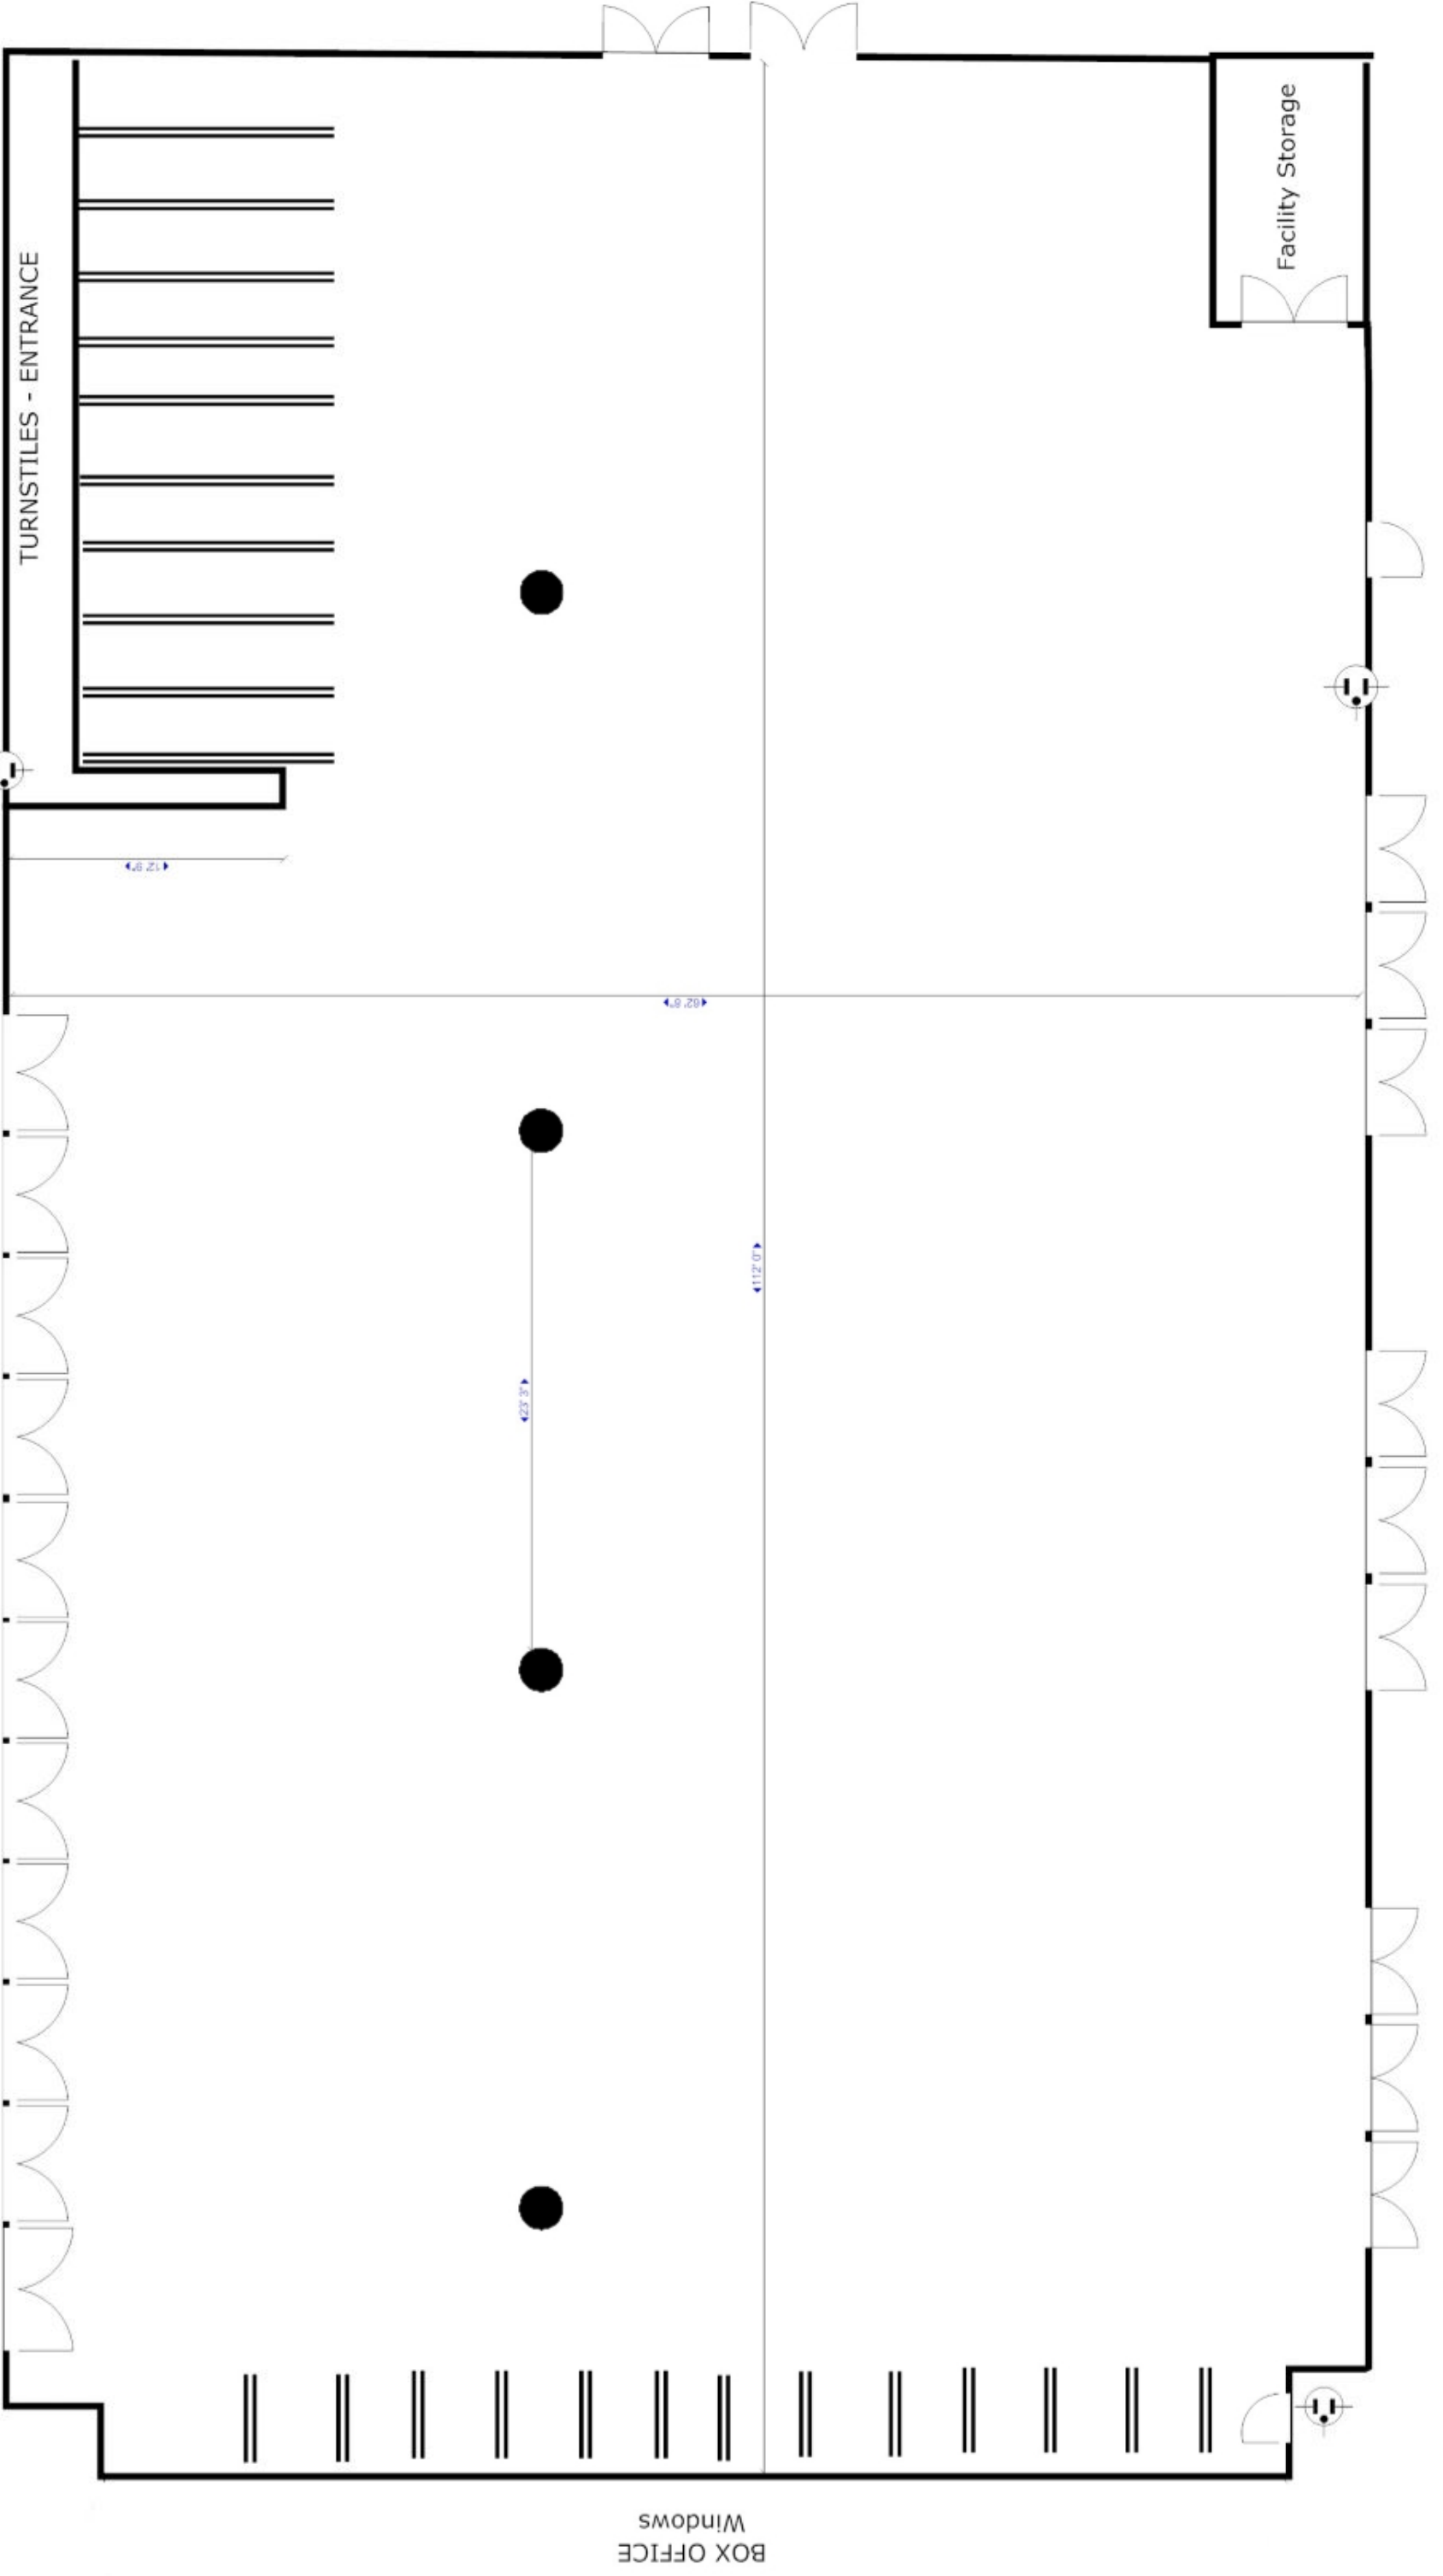

COW PALACE

Ticket Lobby

- 12 Box Office Windows
- 9 Turnstile Cues
- Can be used as Stand-alone Space

To Main Lobby

BOX OFFICE
Windows

Facility Storage

To Main Parking Lot