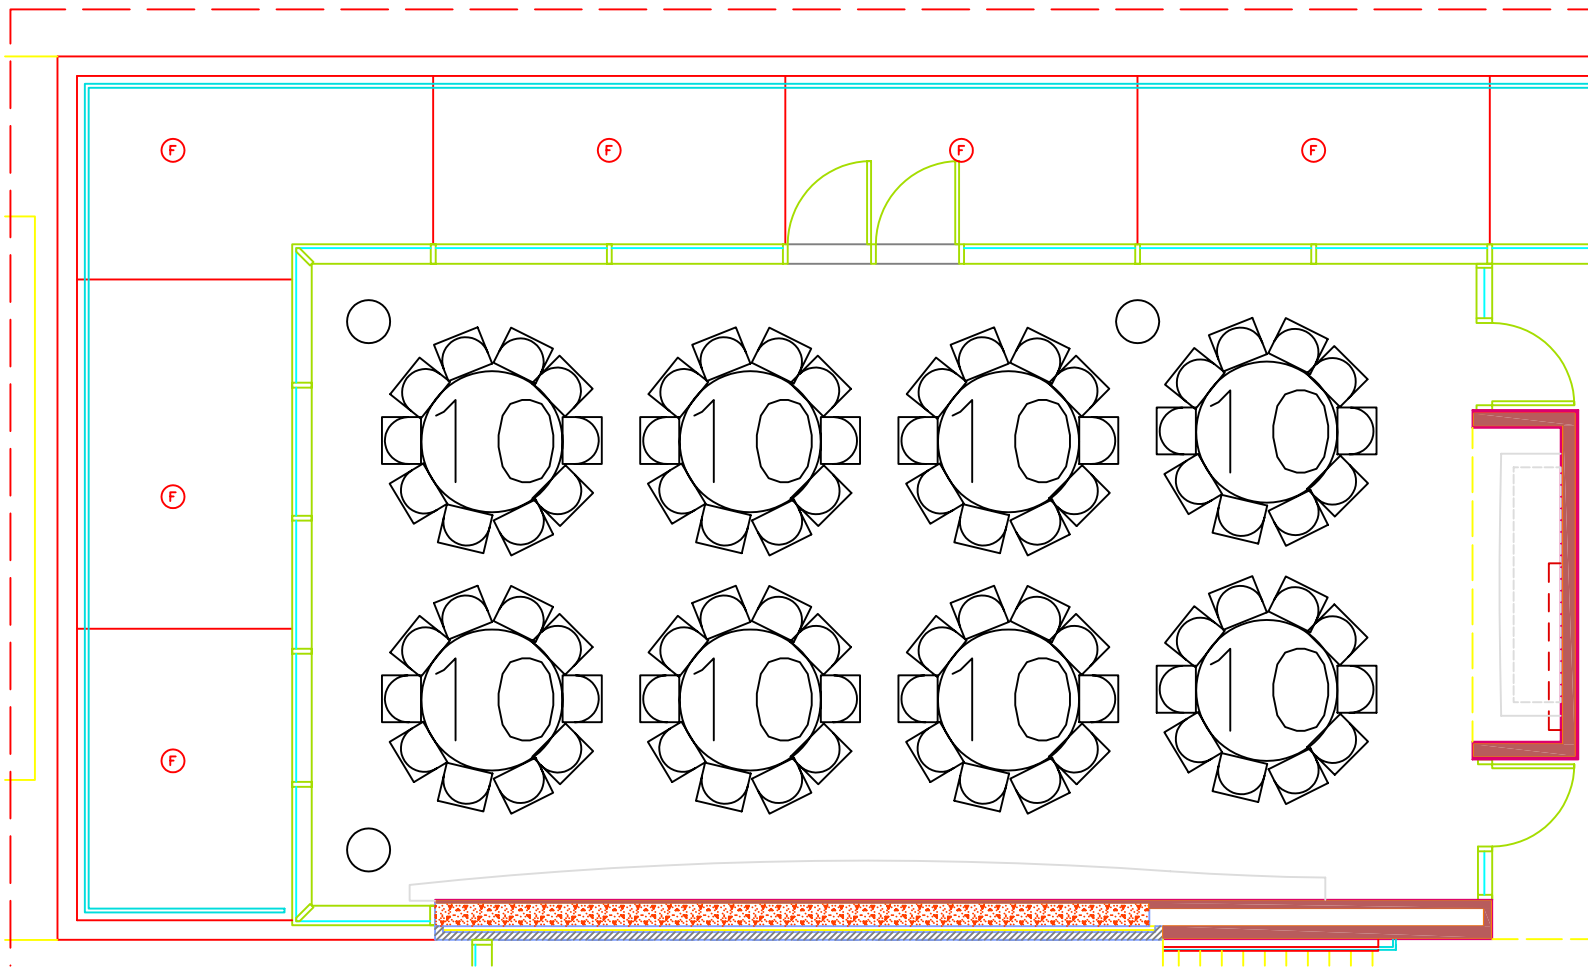

DEVOS PLACE CHASE BOARDROOM THEATER CAPACITY: 80

DEVOS PLACE CHASE BOARDROOM EMPTY CAPACITY: 140

DEVOS PLACE CHASE BOARDROOM BANQUET CAPACITY: 80

DEVOS PLACE CHASE BOARDROOM CLASSROOM CAPACITY: 72