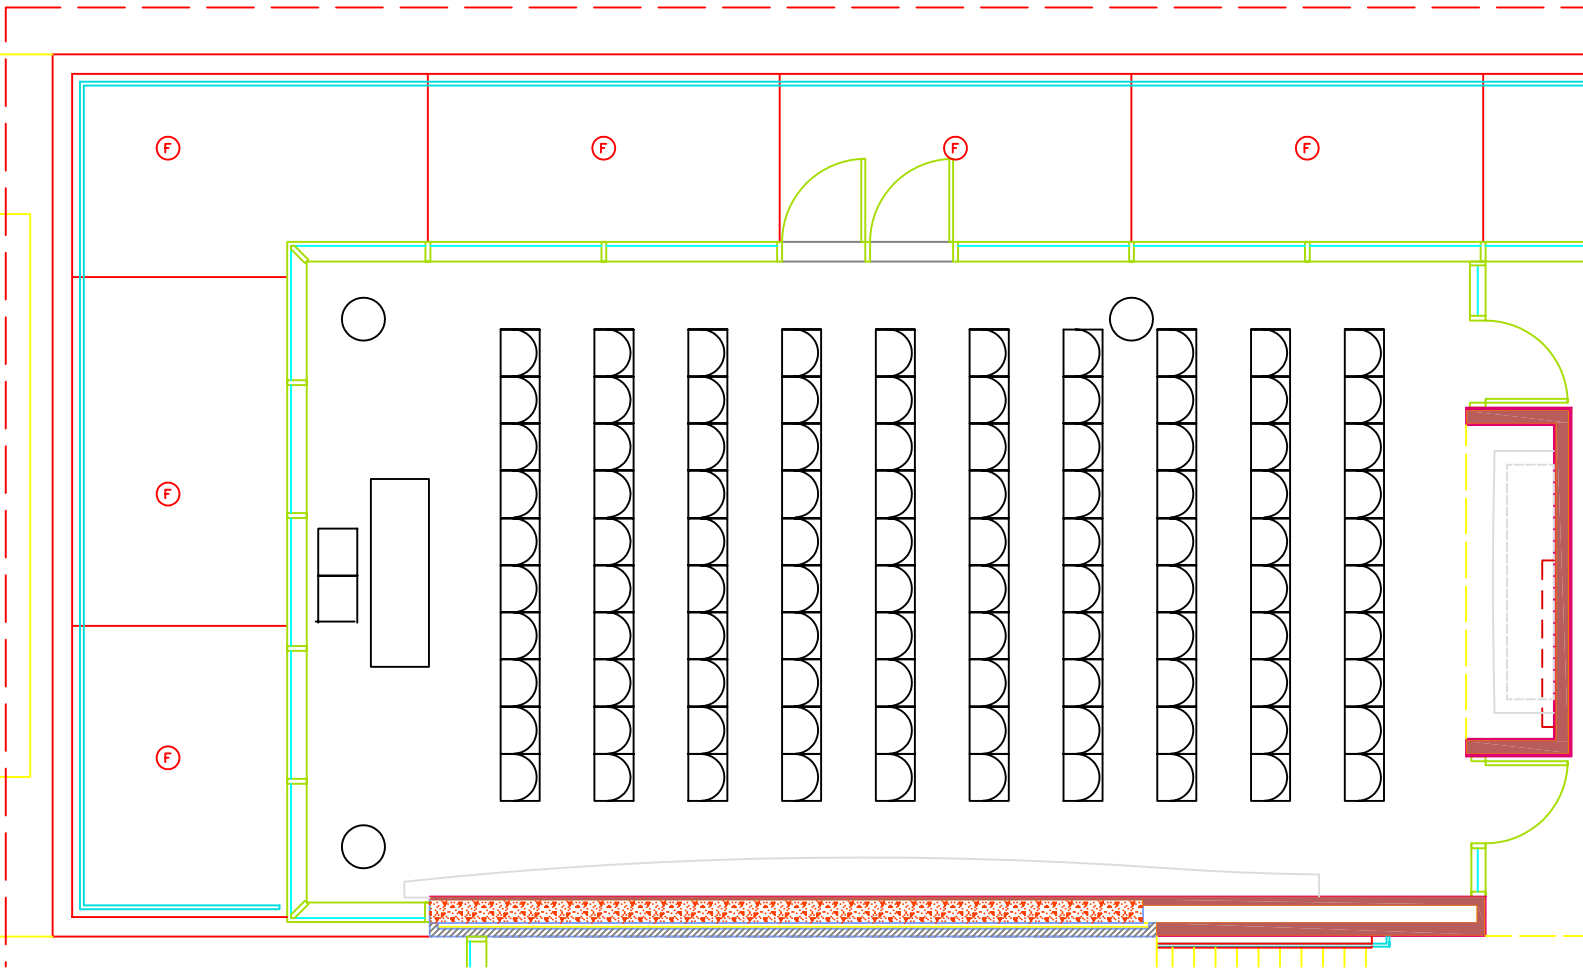

DEVOS PLACE CHASE BOARDROOM THEATER CAPACITY: 80

DEVOS PLACE CHASE BOARDROOM EMPTY CAPACITY: 140

DEVOS PLACE CHASE BOARDROOM BANQUET CAPACITY: 80

DEVOS PLACE CHASE BOARDROOM CLASSROOM CAPACITY: 72