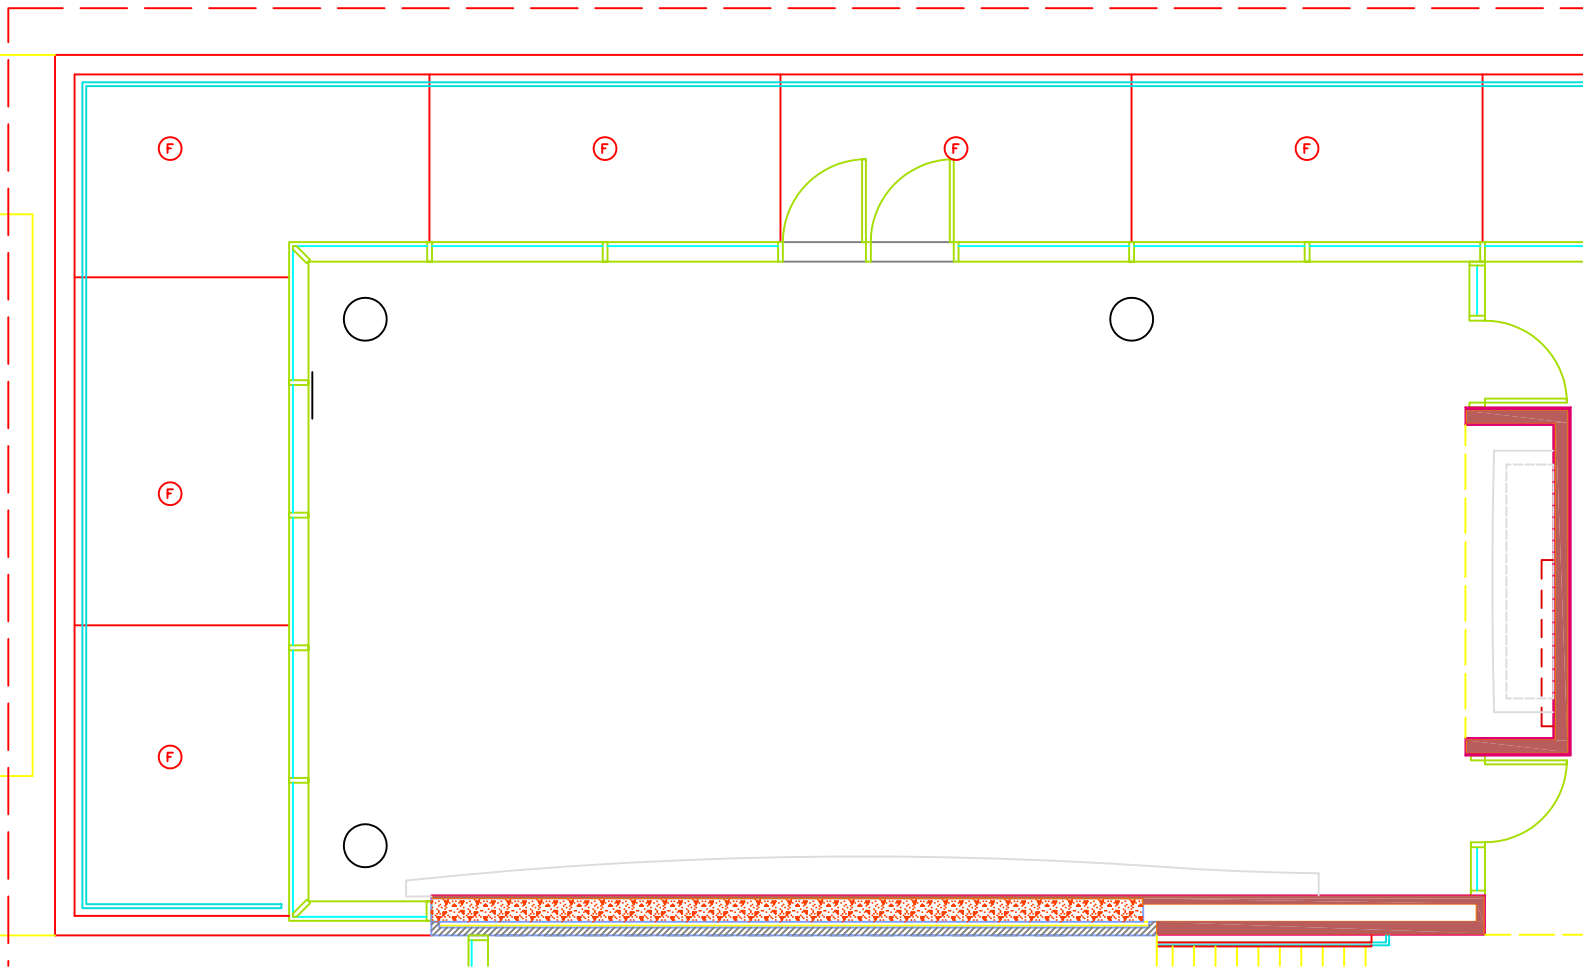

DEVOS PLACE CHASE BOARDROOM THEATER CAPACITY: 80

DEVOS PLACE CHASE BOARDROOM EMPTY CAPACITY: 140

DEVOS PLACE CHASE BOARDROOM BANQUET CAPACITY: 80

DEVOS PLACE CHASE BOARDROOM CLASSROOM CAPACITY: 72