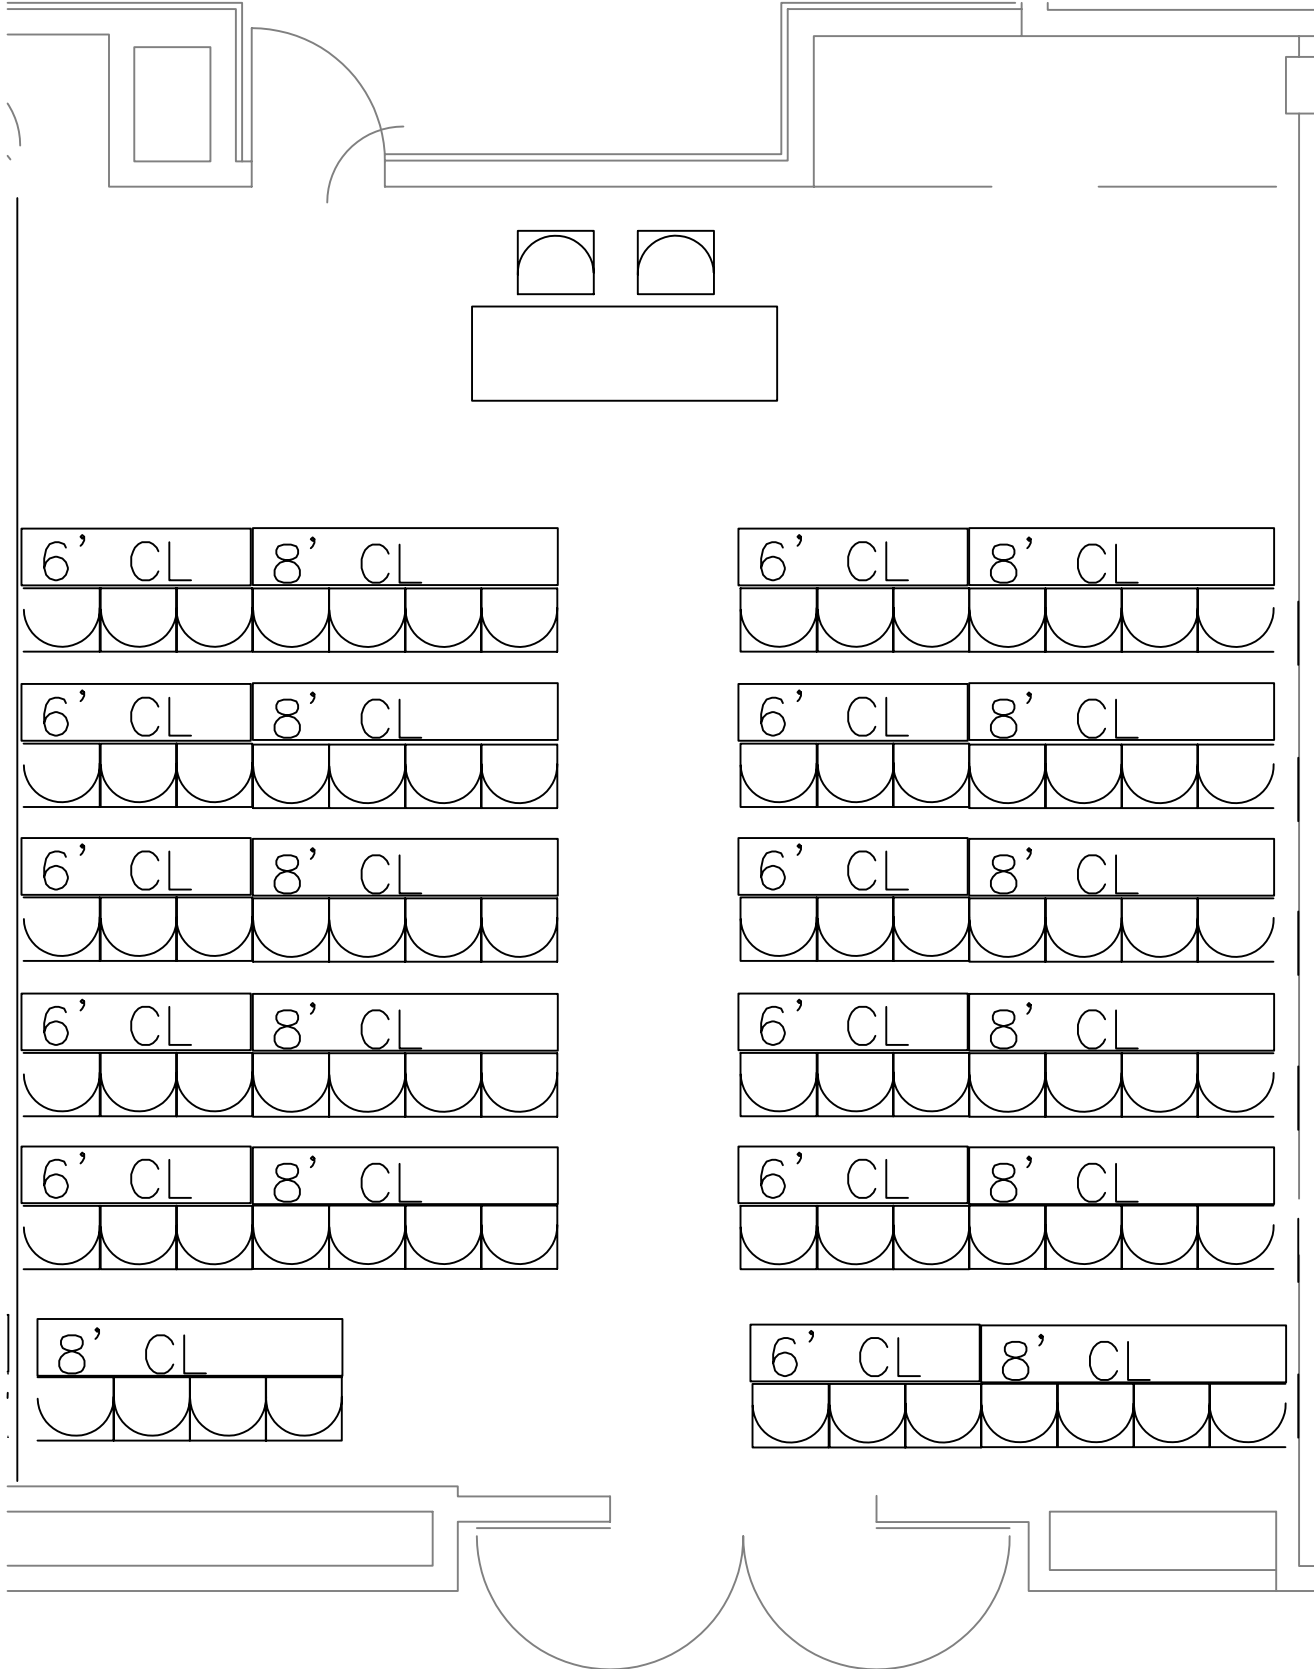

DEVOS PLACE
GALLERY OVERLOOK H
THEATER CAPACITY: 122

**DEVOS PLACE
 GALLERY OVERLOOK H
 CLASSROOM
 CAPACITY: 81**

DEVOS PLACE
GALLERY OVERLOOK H
BANQUET CAPACITY: 90

**DEVOS PLACE
GALLERY OVERLOOK H
EMPTY CAPACITY: 142**