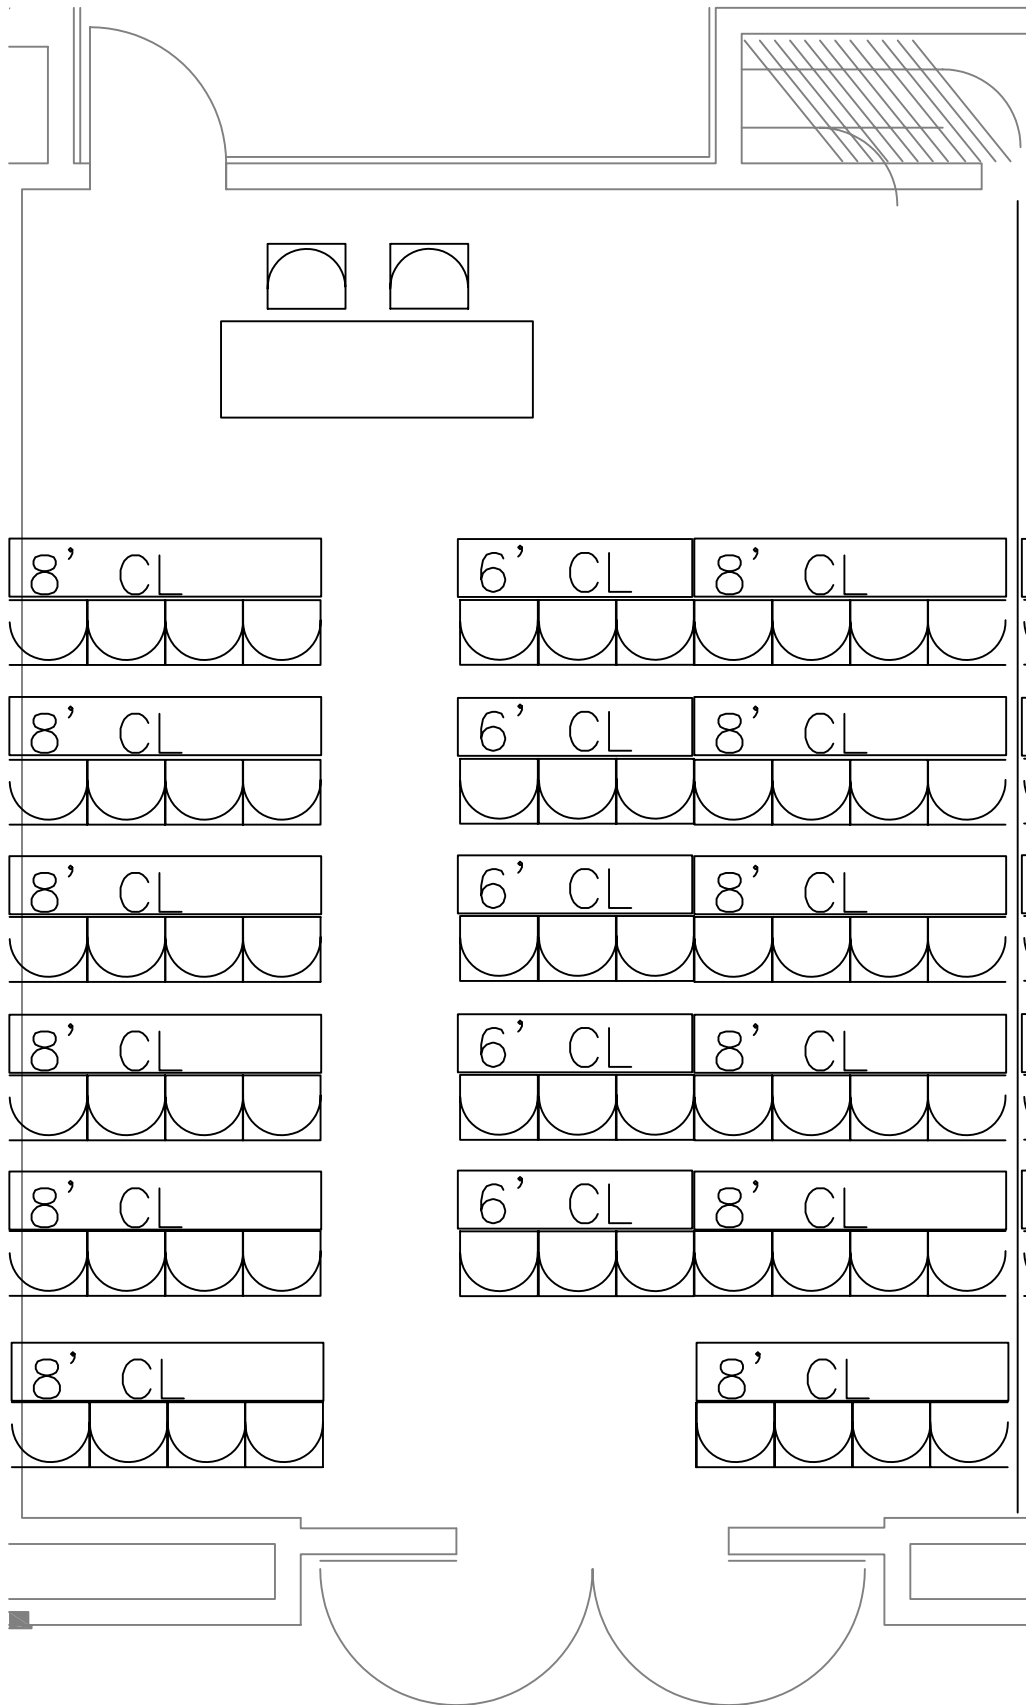

**DEVOS PLACE
GALLERY OVERLOOK G
THEATER CAPACITY: 86**

**DEVOS PLACE
GALLERY OVERLOOK G
CLASSROOM
CAPACITY: 63**

DEVOS PLACE
GALLERY OVERLOOK G
BANQUET CAPACITY: 60

**DEVOS PLACE
GALLERY OVERLOOK G
EMPTY CAPACITY: 120**