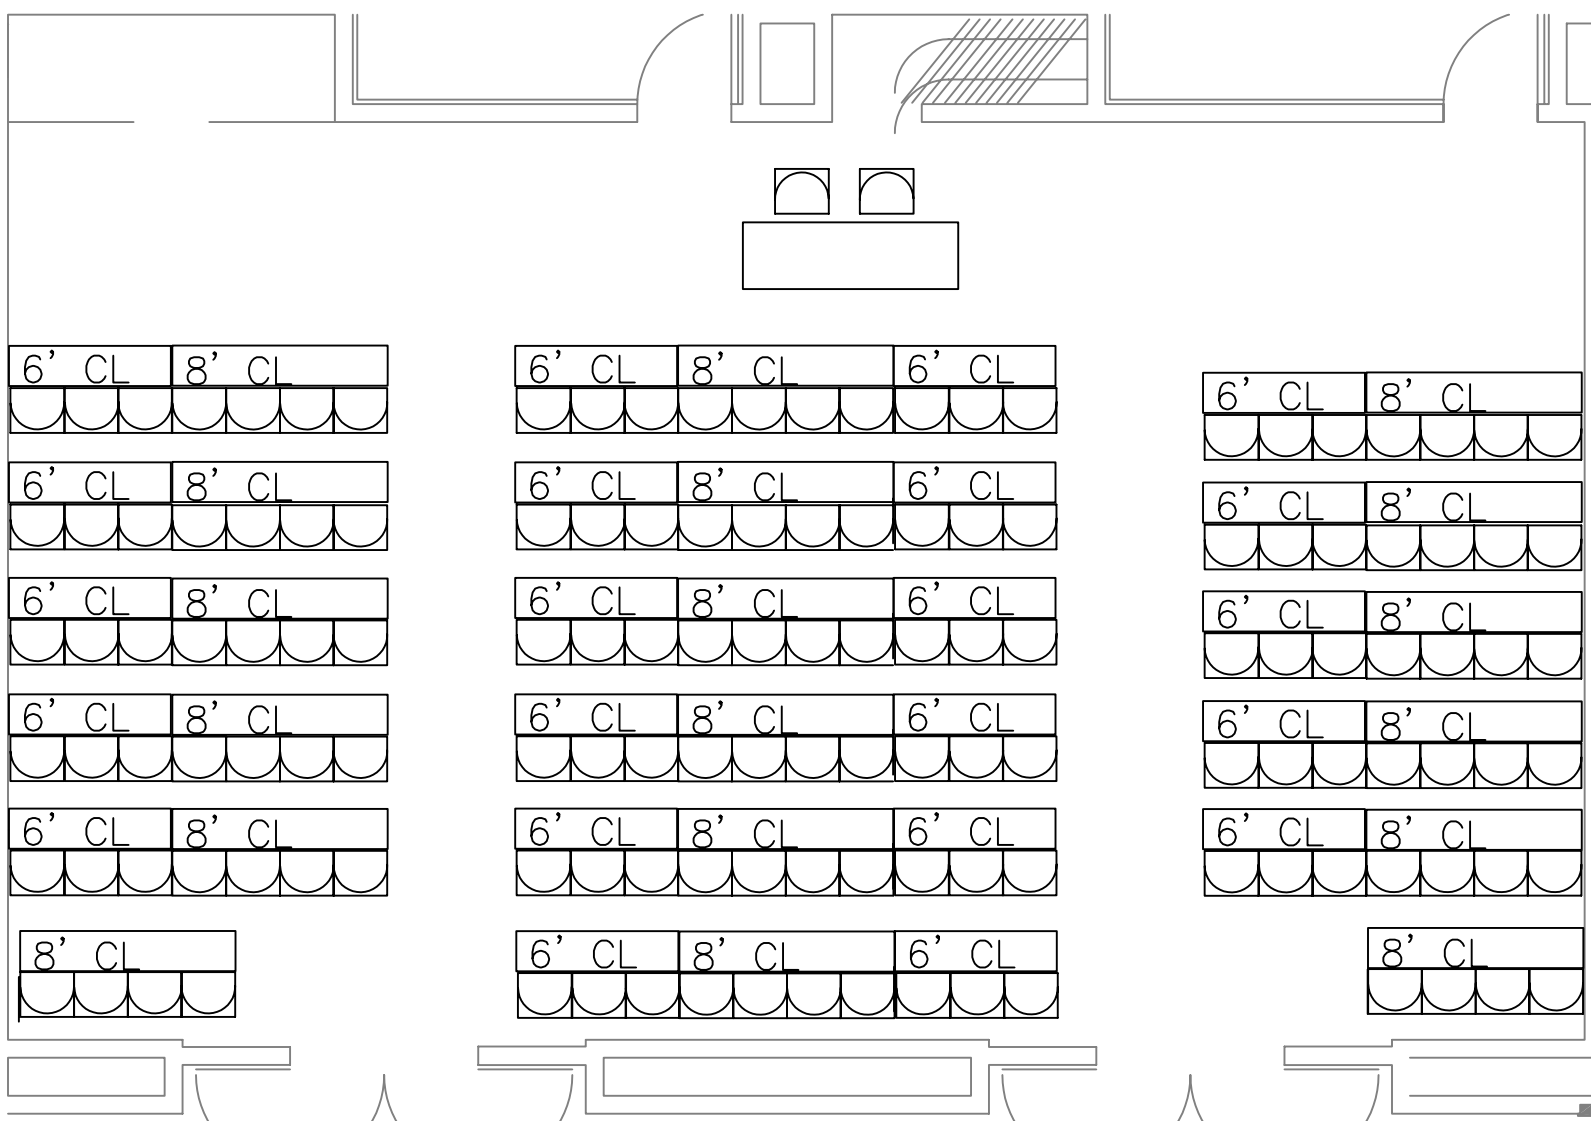

**DEVOS PLACE
GALLERY OVERLOOK A/B
THEATER CAPACITY: 210**

**DEVOS PLACE
 GALLERY OVERLOOK A/B
 CLASSROOM
 CAPACITY: 138**

**DEVOS PLACE
GALLERY OVERLOOK A/B
BANQUET CAPACITY: 150**

**DEVOS PLACE
GALLERY OVERLOOK A/B
EMPTY CAPACITY: 260**