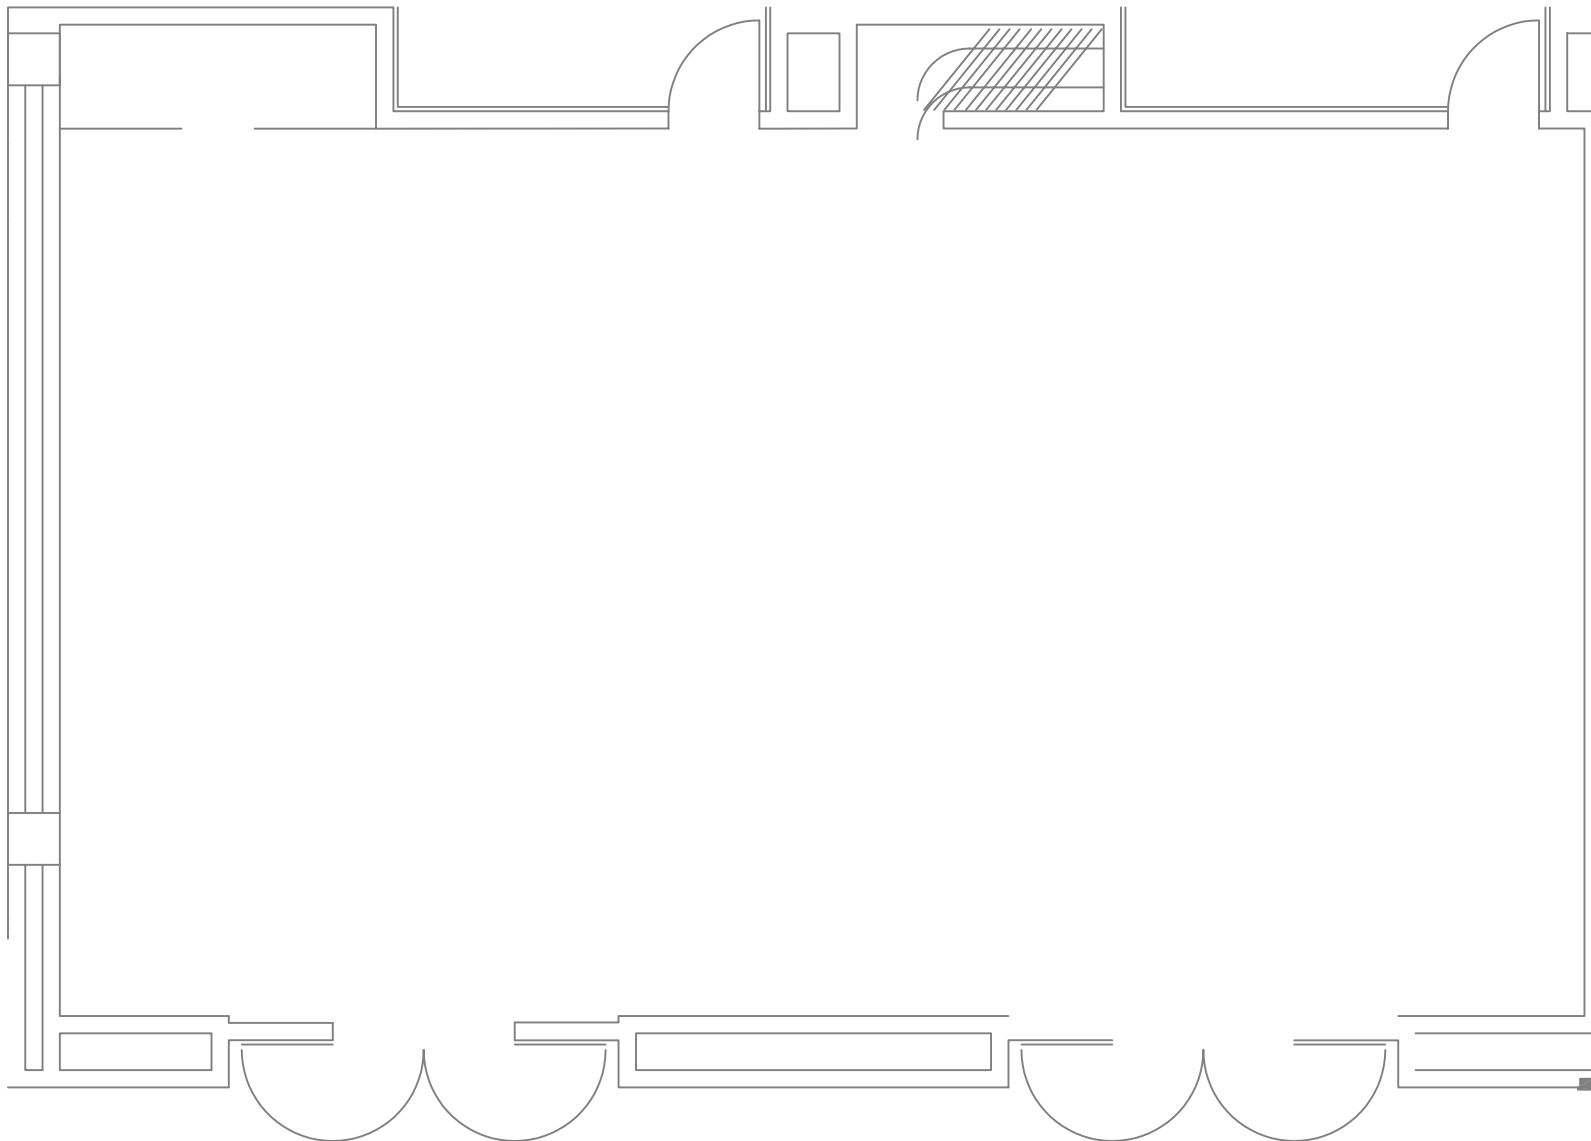

**DEVOS PLACE
GALLERY OVERLOOK A/B
THEATER CAPACITY: 210**

**DEVOS PLACE
 GALLERY OVERLOOK A/B
 CLASSROOM
 CAPACITY: 138**

**DEVOS PLACE
GALLERY OVERLOOK A/B
BANQUET CAPACITY: 150**

**DEVOS PLACE
GALLERY OVERLOOK A/B
EMPTY CAPACITY: 260**