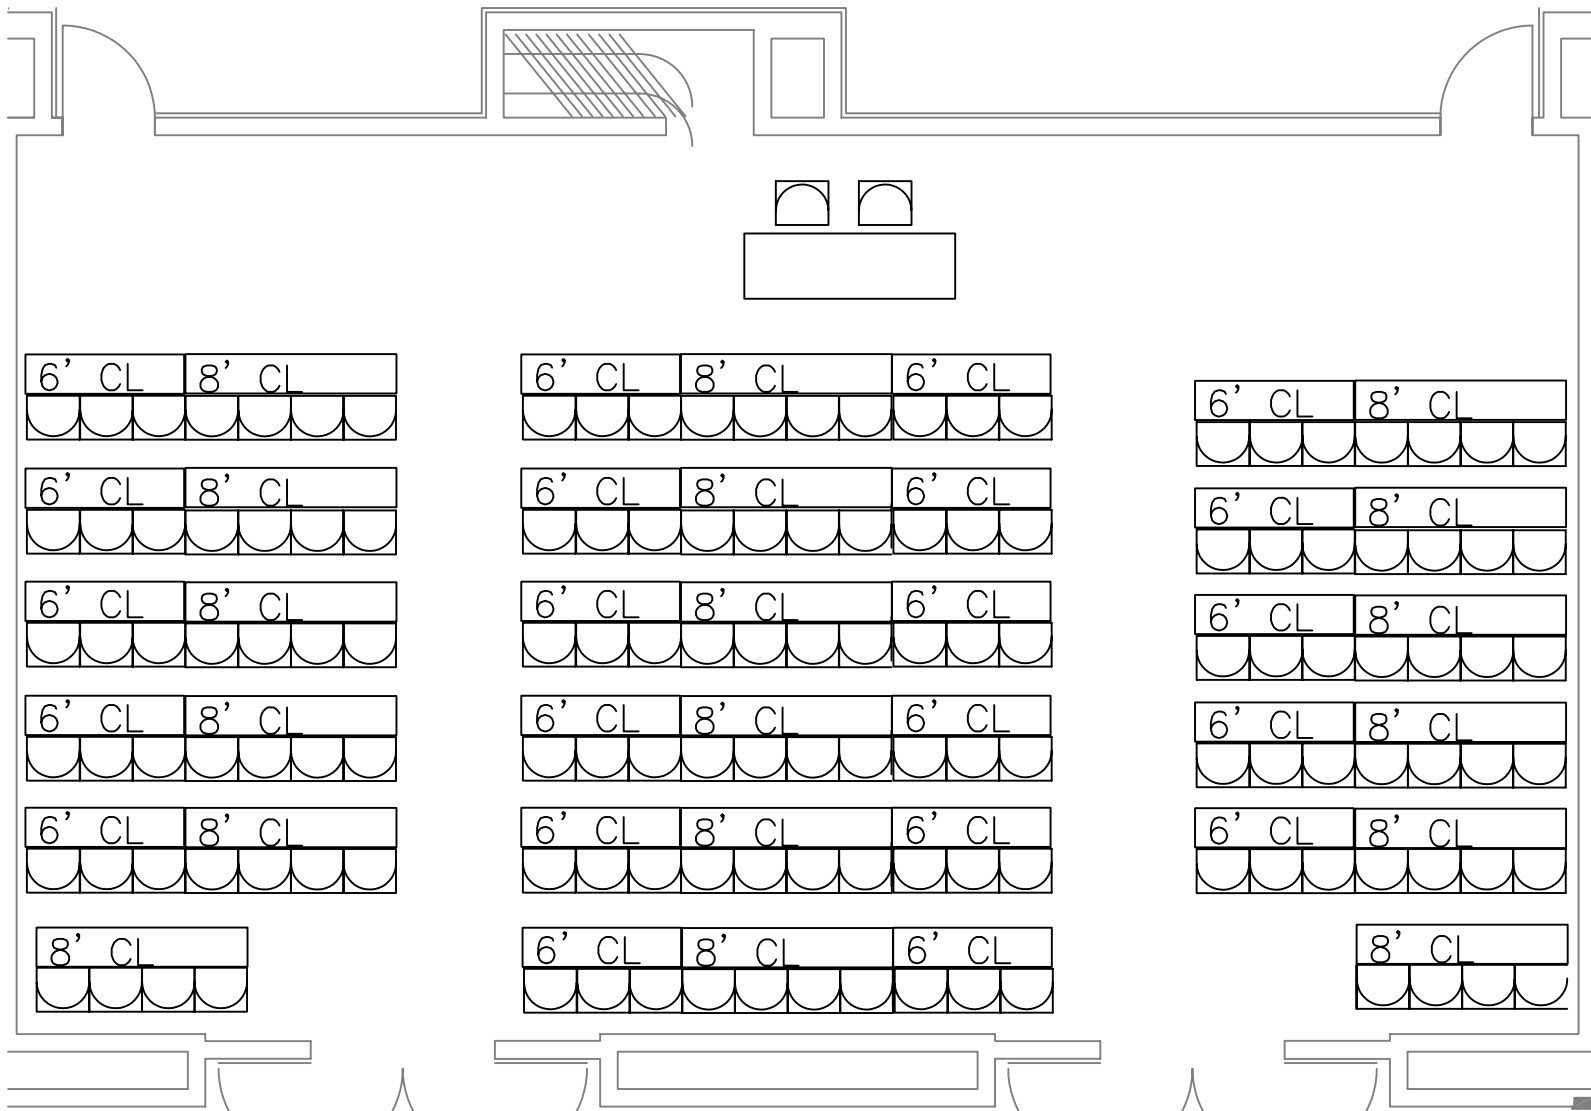

**DEVOS PLACE  
GALLERY OVERLOOK E/F  
THEATER CAPACITY: 210**

**DEVOS PLACE  
GALLERY OVERLOOK E/F  
CLASSROOM  
CAPACITY: 138**

**DEVOS PLACE  
GALLERY OVERLOOK E/F  
BANQUET CAPACITY: 150**

**DEVOS PLACE  
GALLERY OVERLOOK E/F  
EMPTY CAPACITY: 260**