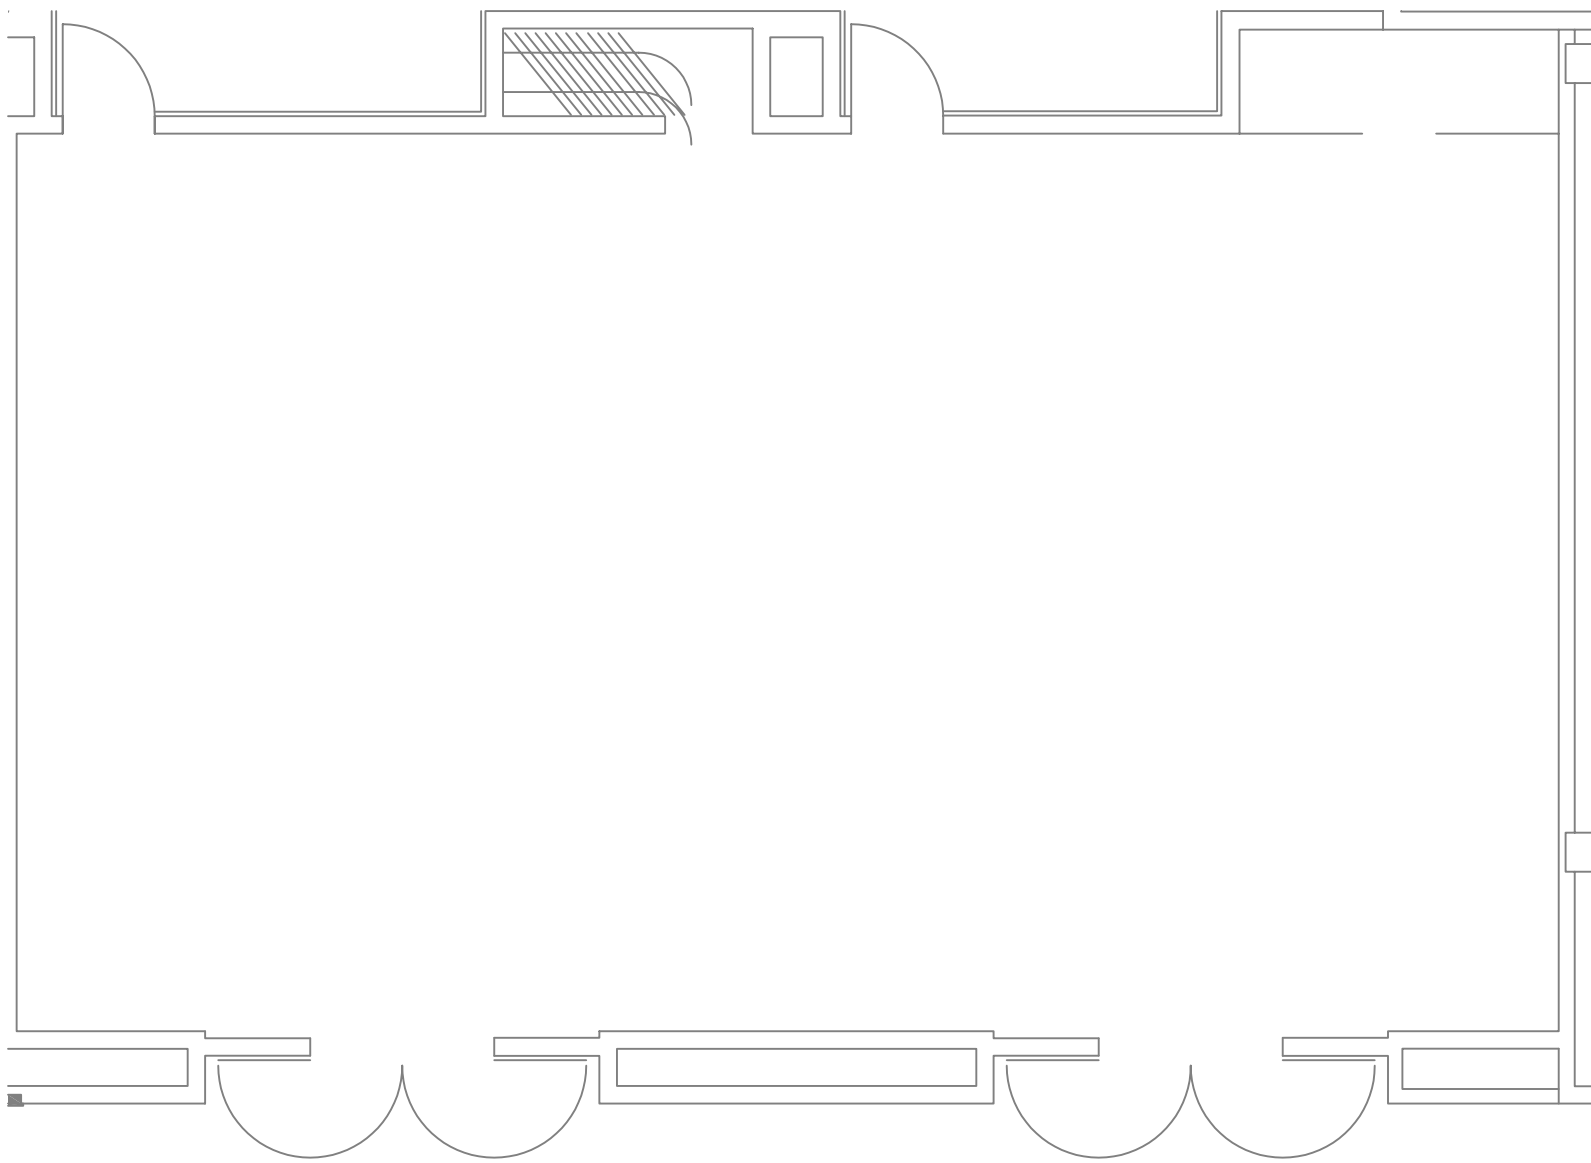

**DEVOS PLACE  
GALLERY OVERLOOK G/H  
THEATER CAPACITY: 210**

**DEVOS PLACE  
 GALLERY OVERLOOK G/H  
 CLASSROOM  
 CAPACITY: 138**

**DEVOS PLACE**  
**GALLERY OVERLOOK G/H**  
**BANQUET CAPACITY: 150**

**DEVOS PLACE  
GALLERY OVERLOOK G/H  
EMPTY CAPACITY: 260**