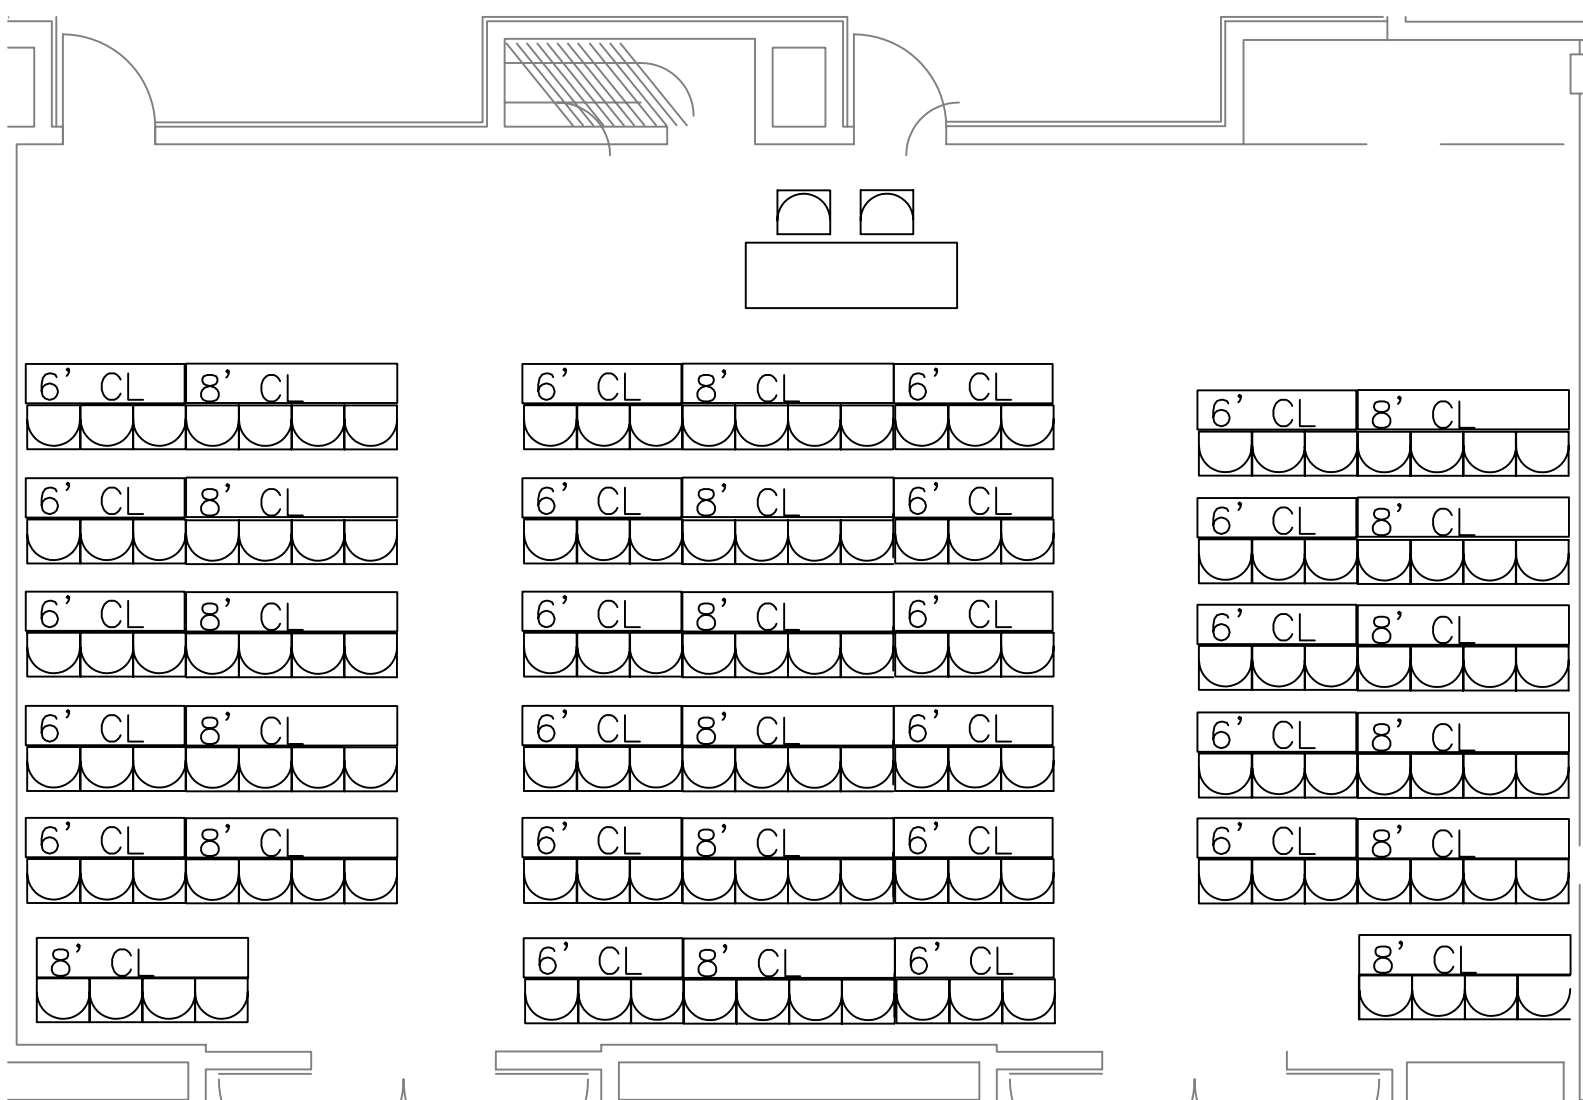

**DEVOS PLACE  
GALLERY OVERLOOK G/H  
THEATER CAPACITY: 210**

**DEVOS PLACE  
 GALLERY OVERLOOK G/H  
 CLASSROOM  
 CAPACITY: 138**

**DEVOS PLACE**  
**GALLERY OVERLOOK G/H**  
**BANQUET CAPACITY: 150**

**DEVOS PLACE  
GALLERY OVERLOOK G/H  
EMPTY CAPACITY: 260**