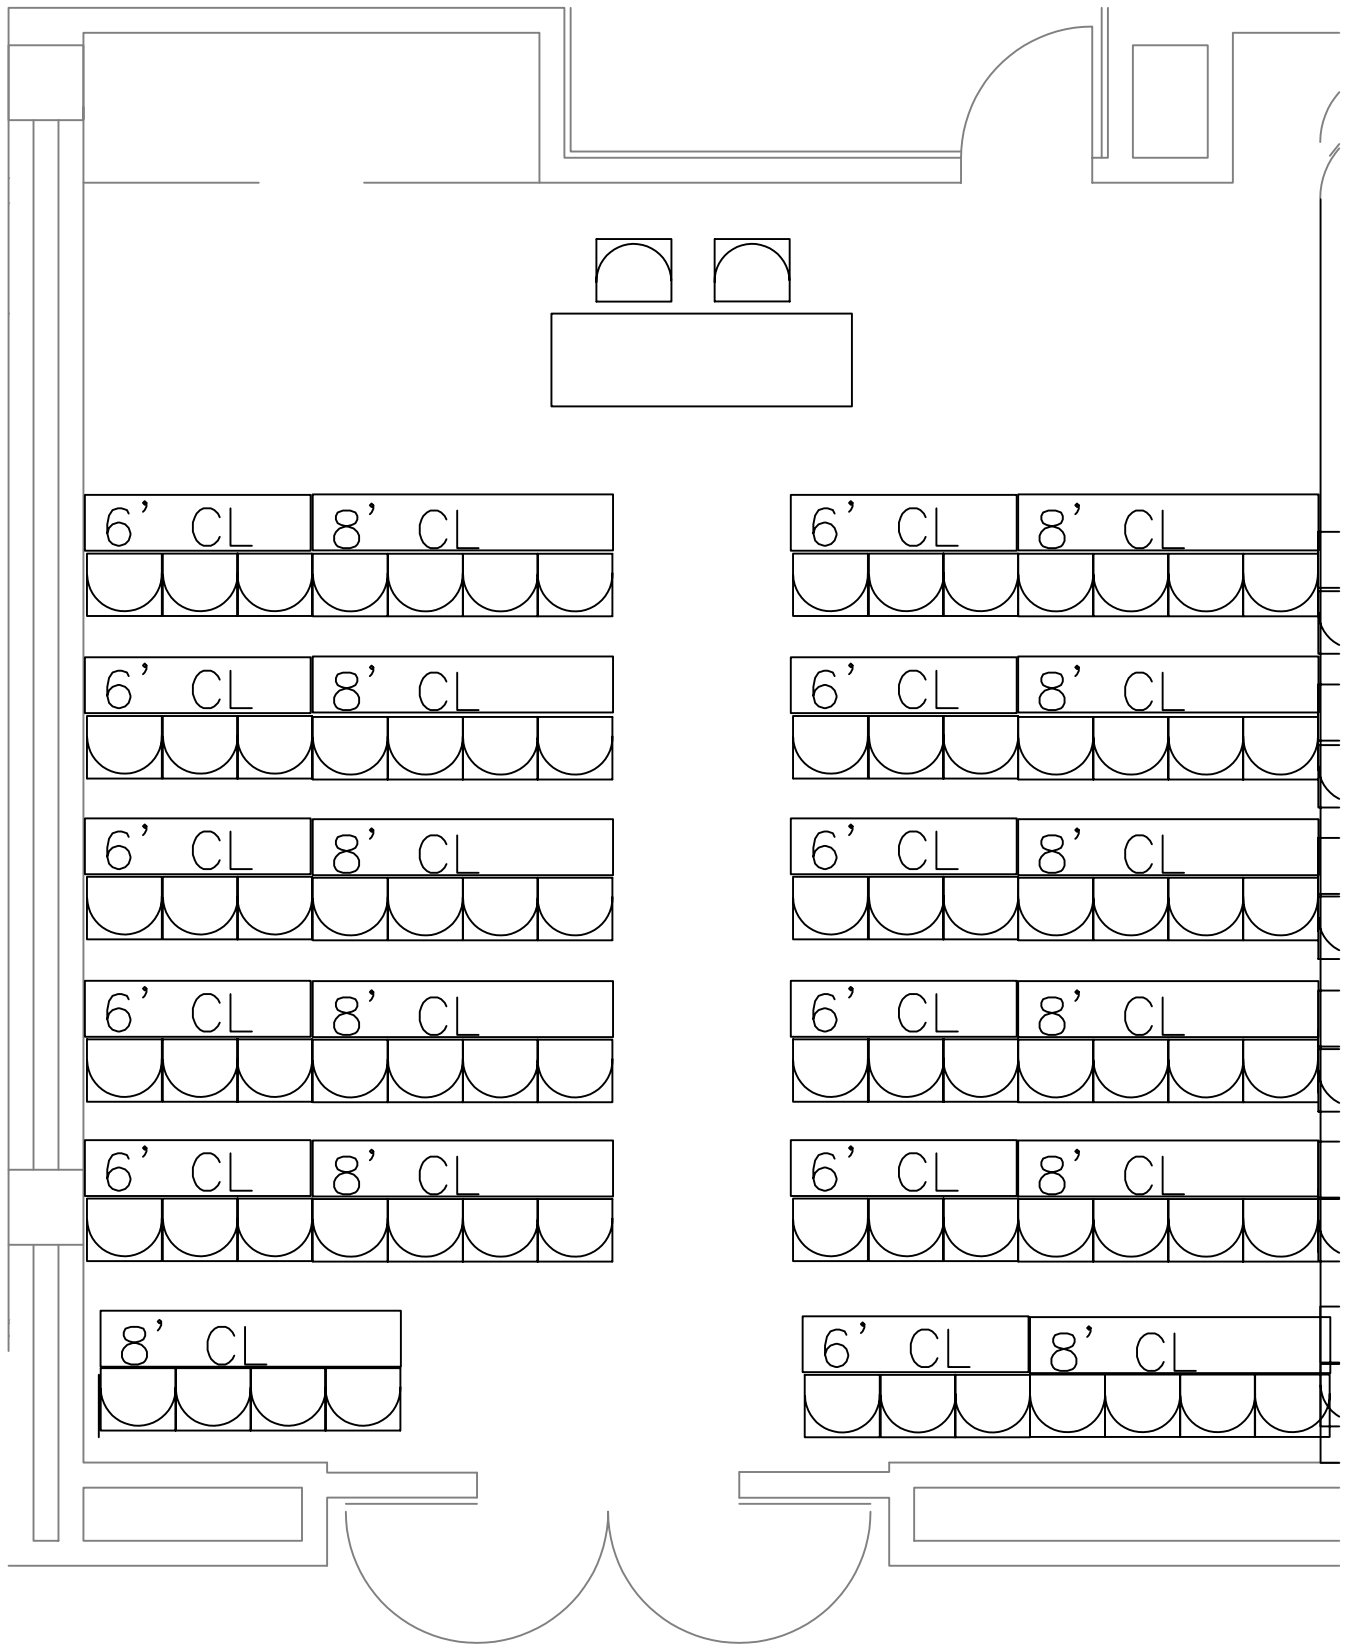

**DEVOS PLACE  
GALLERY OVERLOOK A  
THEATER CAPACITY: 122**

**DEVOS PLACE  
GALLERY OVERLOOK A  
CLASSROOM  
CAPACITY: 81**

**DEVOS PLACE  
GALLERY OVERLOOK A  
BANQUET CAPACITY: 90**

**DEVOS PLACE  
GALLERY OVERLOOK A  
EMPTY CAPACITY: 142**