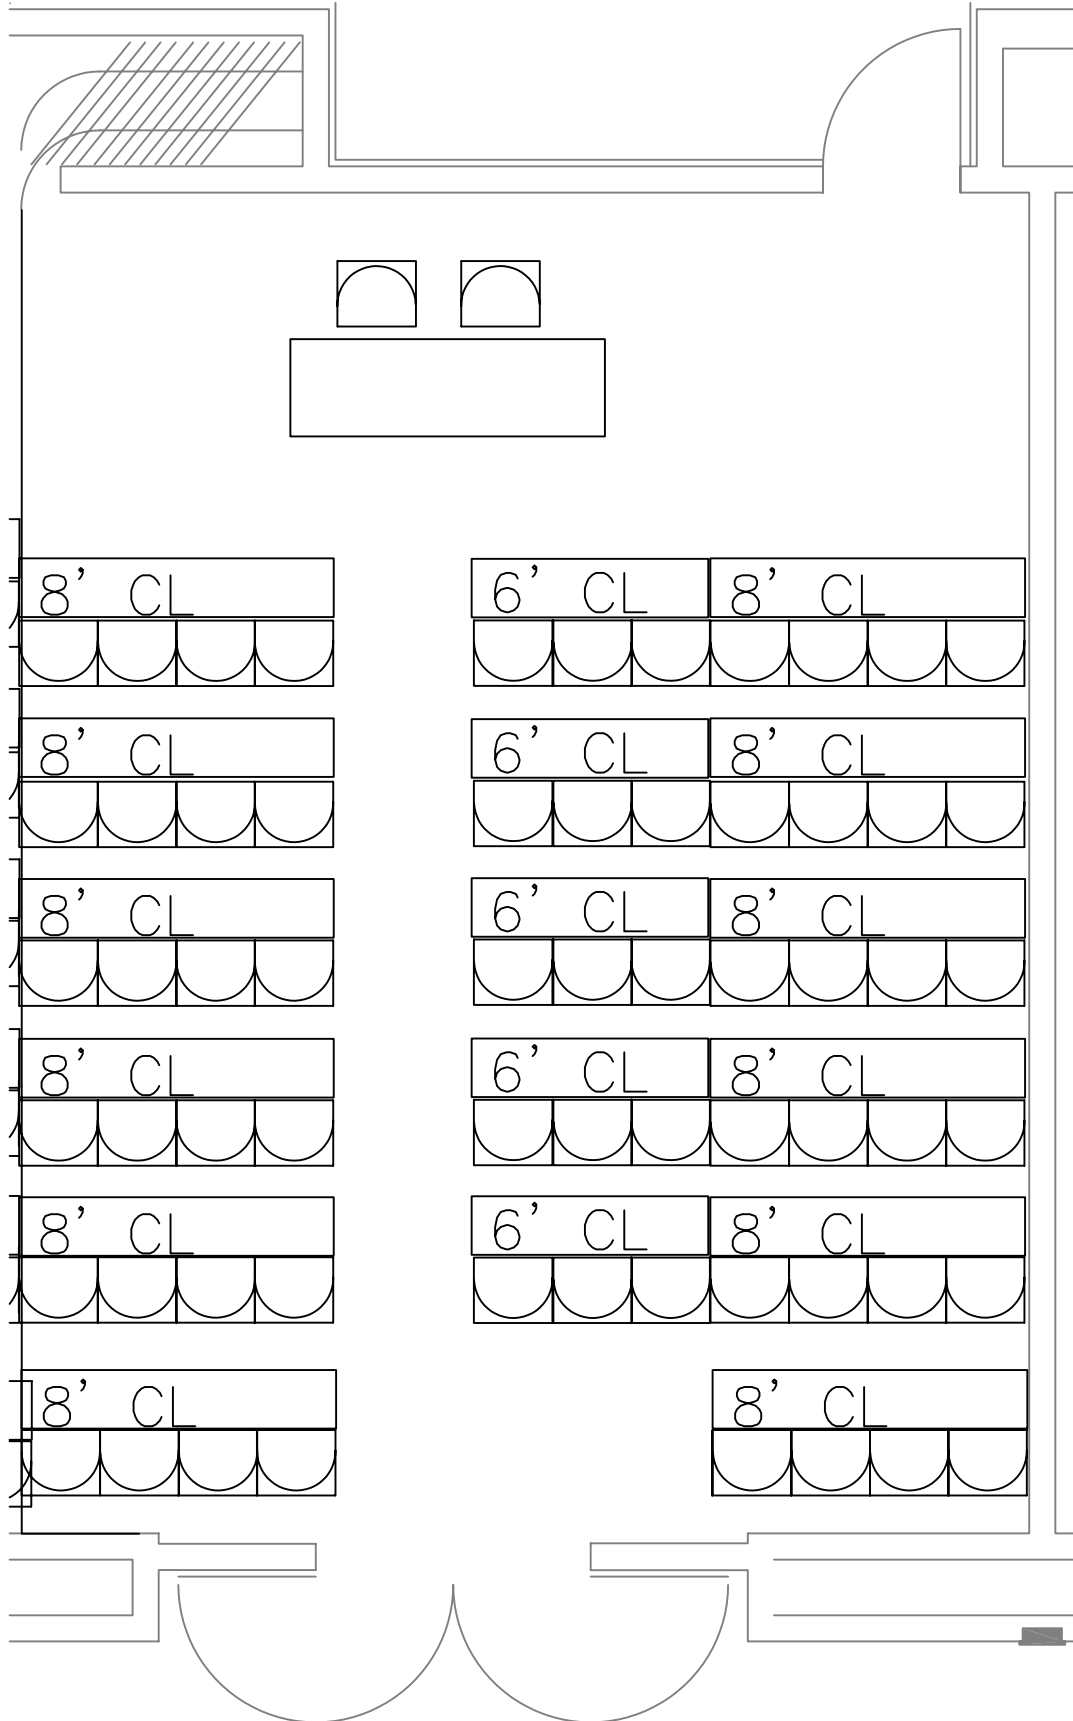

**DEVOS PLACE
GALLERY OVERLOOK B
THEATER CAPACITY: 86**

**DEVOS PLACE
GALLERY OVERLOOK B
CLASSROOM
CAPACITY: 63**

DEVOS PLACE
GALLERY OVERLOOK B
BANQUET CAPACITY: 60

**DEVOS PLACE
GALLERY OVERLOOK B
EMPTY CAPACITY: 120**