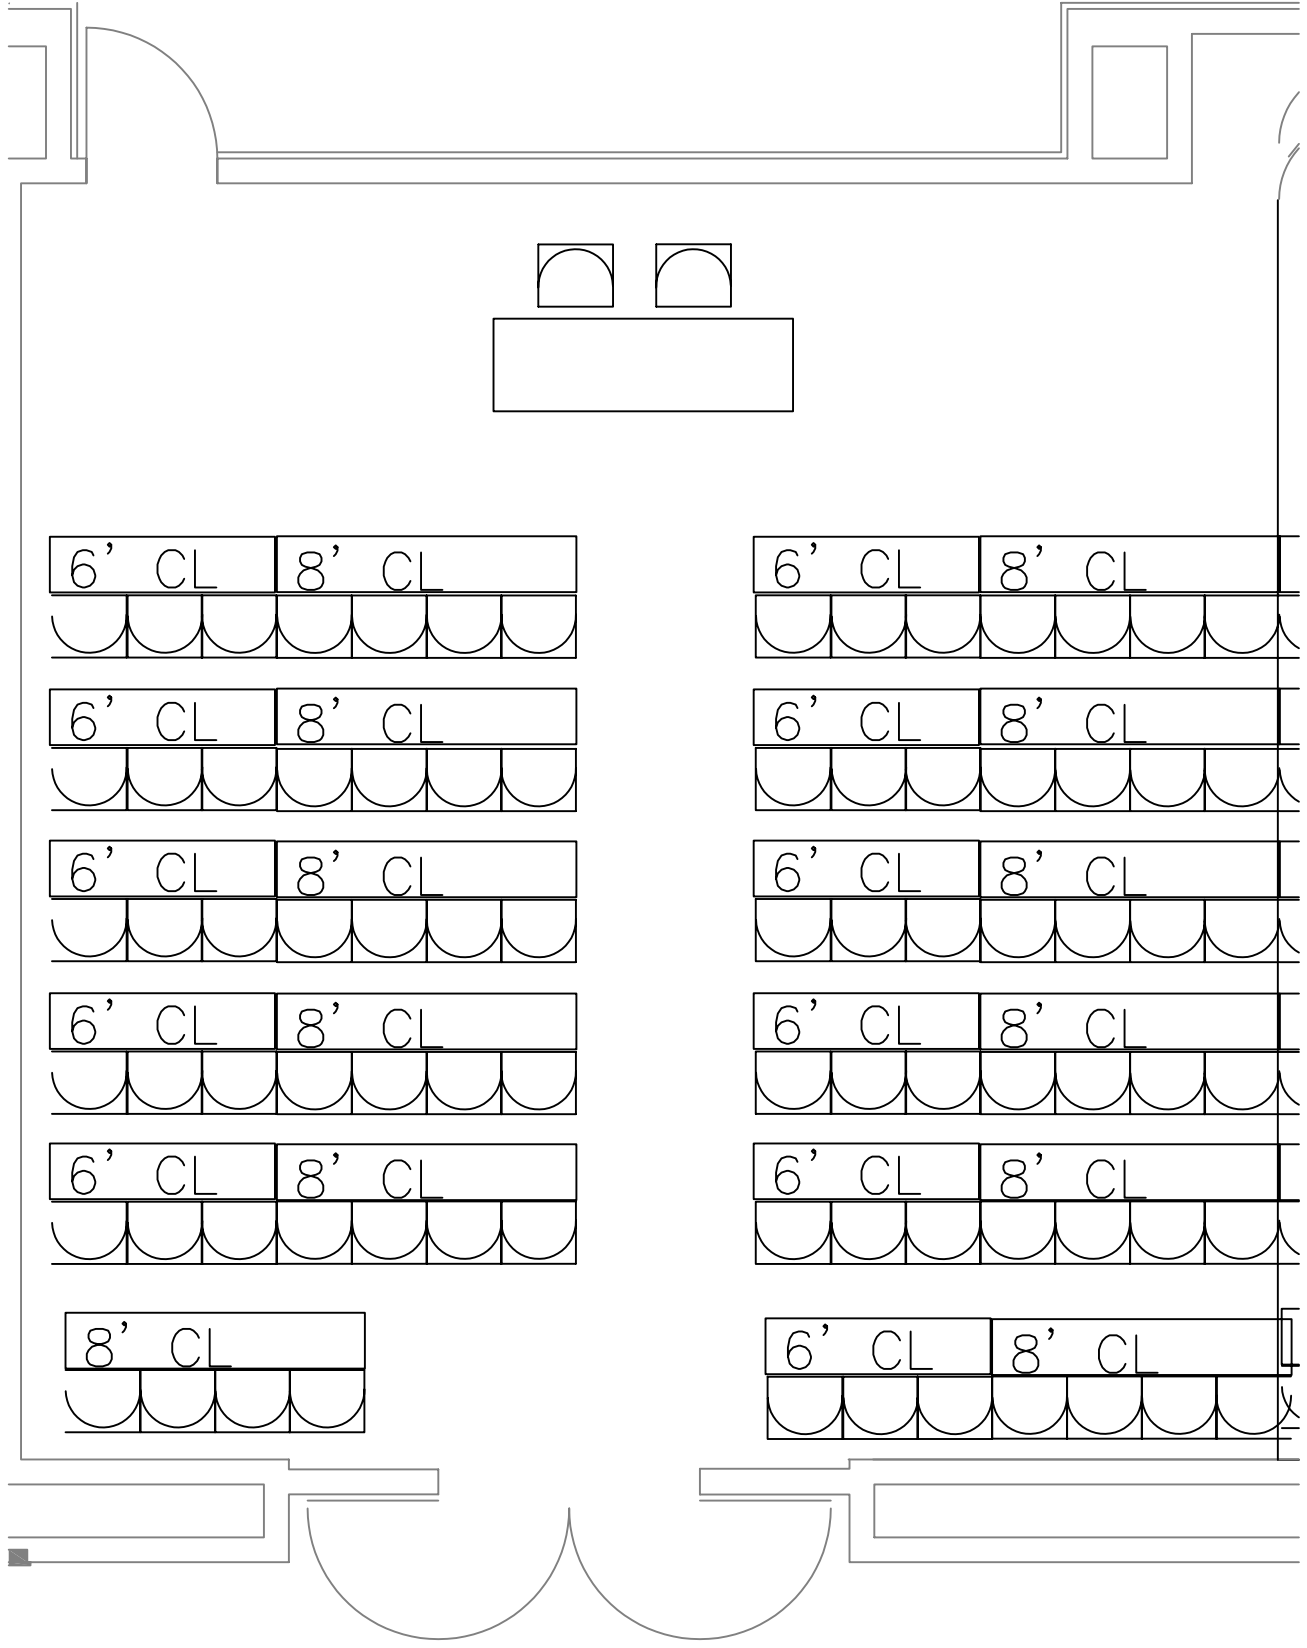

**DEVOS PLACE
GALLERY OVERLOOK C
THEATER CAPACITY: 122**

**DEVOS PLACE
GALLERY OVERLOOK C
CLASSROOM
CAPACITY: 81**

DEVOS PLACE

GALLERY OVERLOOK C

BANQUET CAPACITY: 90

**DEVOS PLACE
GALLERY OVERLOOK C
EMPTY CAPACITY: 142**