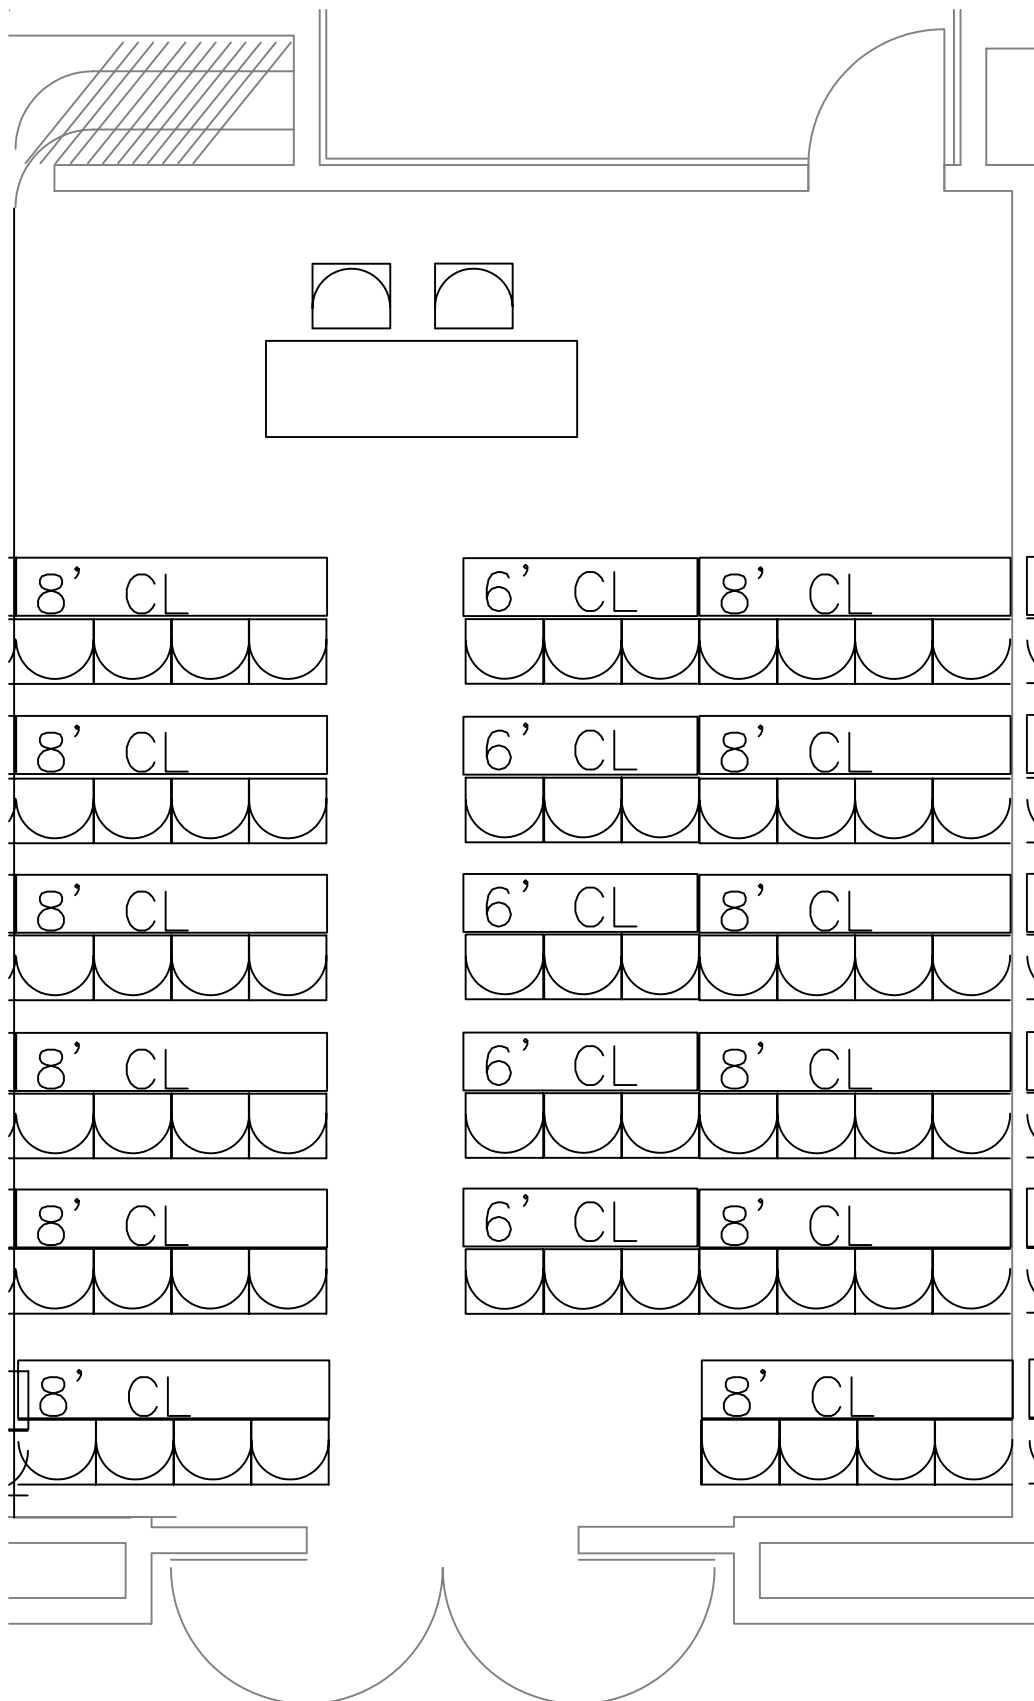

**DEVOS PLACE
GALLERY OVERLOOK D
THEATER CAPACITY: 86**

**DEVOS PLACE
 GALLERY OVERLOOK D
 CLASSROOM
 CAPACITY: 63**

DEVOS PLACE
GALLERY OVERLOOK D
BANQUET CAPACITY: 60

**DEVOS PLACE
GALLERY OVERLOOK D
EMPTY CAPACITY: 120**