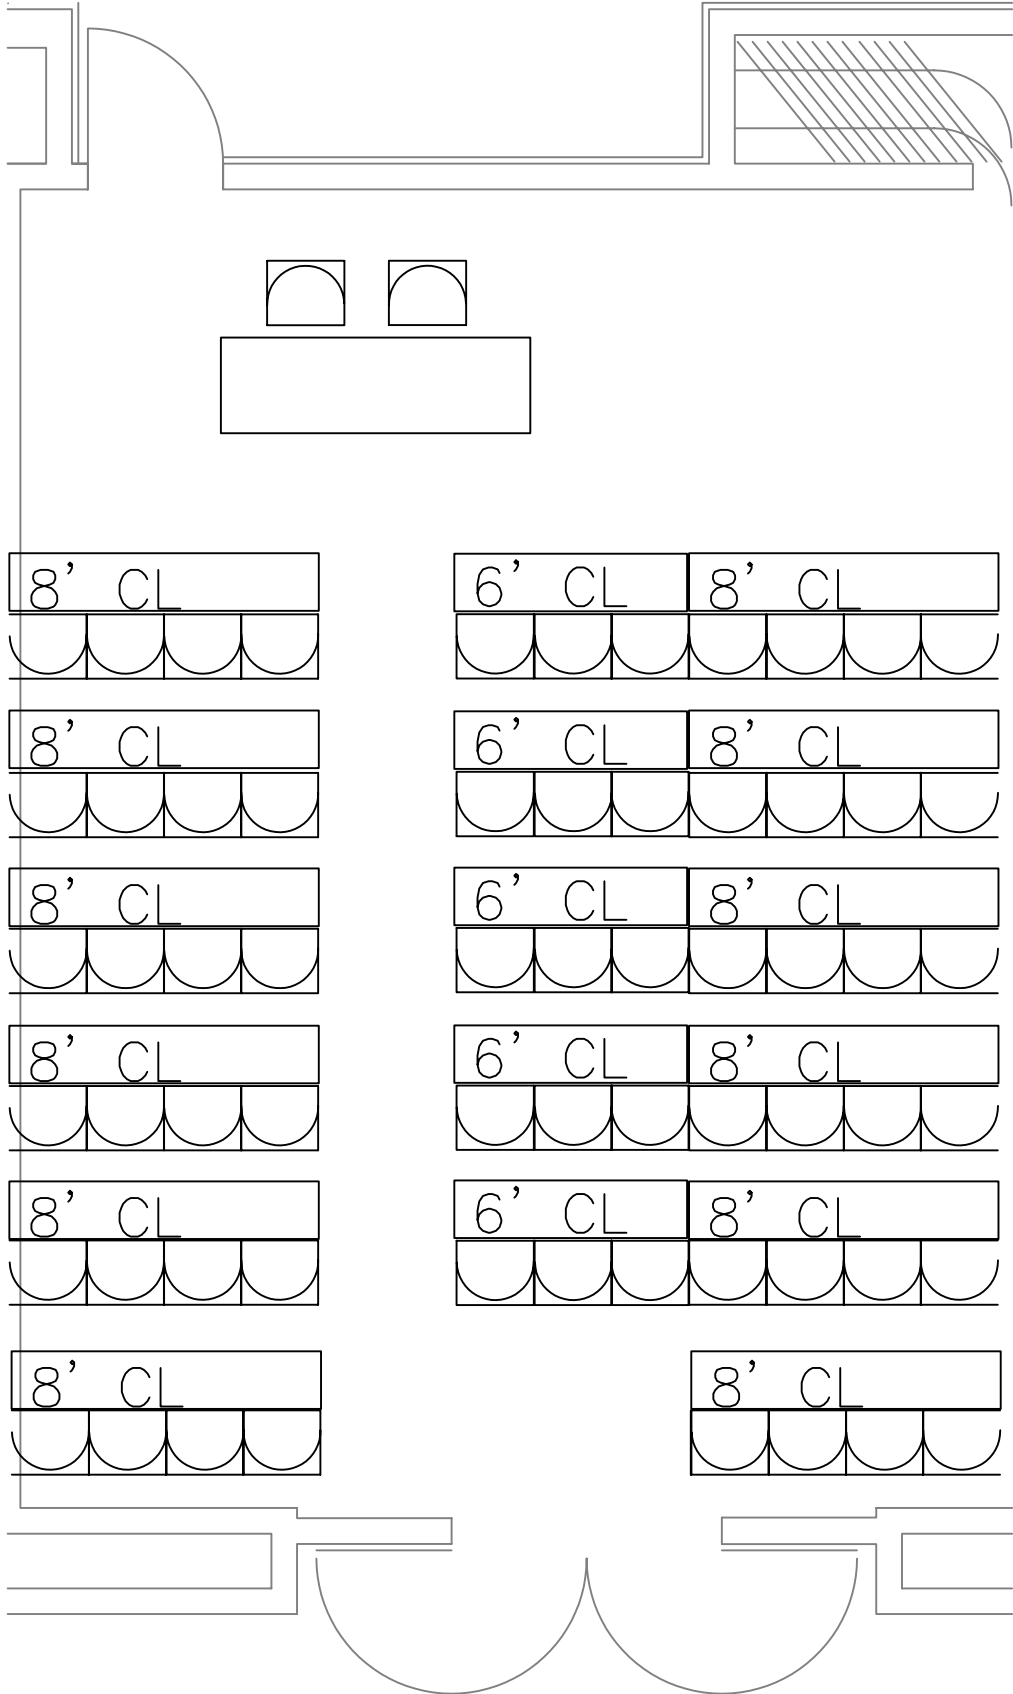

**DEVOS PLACE
GALLERY OVERLOOK E
THEATER CAPACITY: 86**

**DEVOS PLACE
GALLERY OVERLOOK E
CLASSROOM
CAPACITY: 63**

DEVOS PLACE
GALLERY OVERLOOK E
BANQUET CAPACITY: 60

**DEVOS PLACE
GALLERY OVERLOOK E
EMPTY CAPACITY: 120**