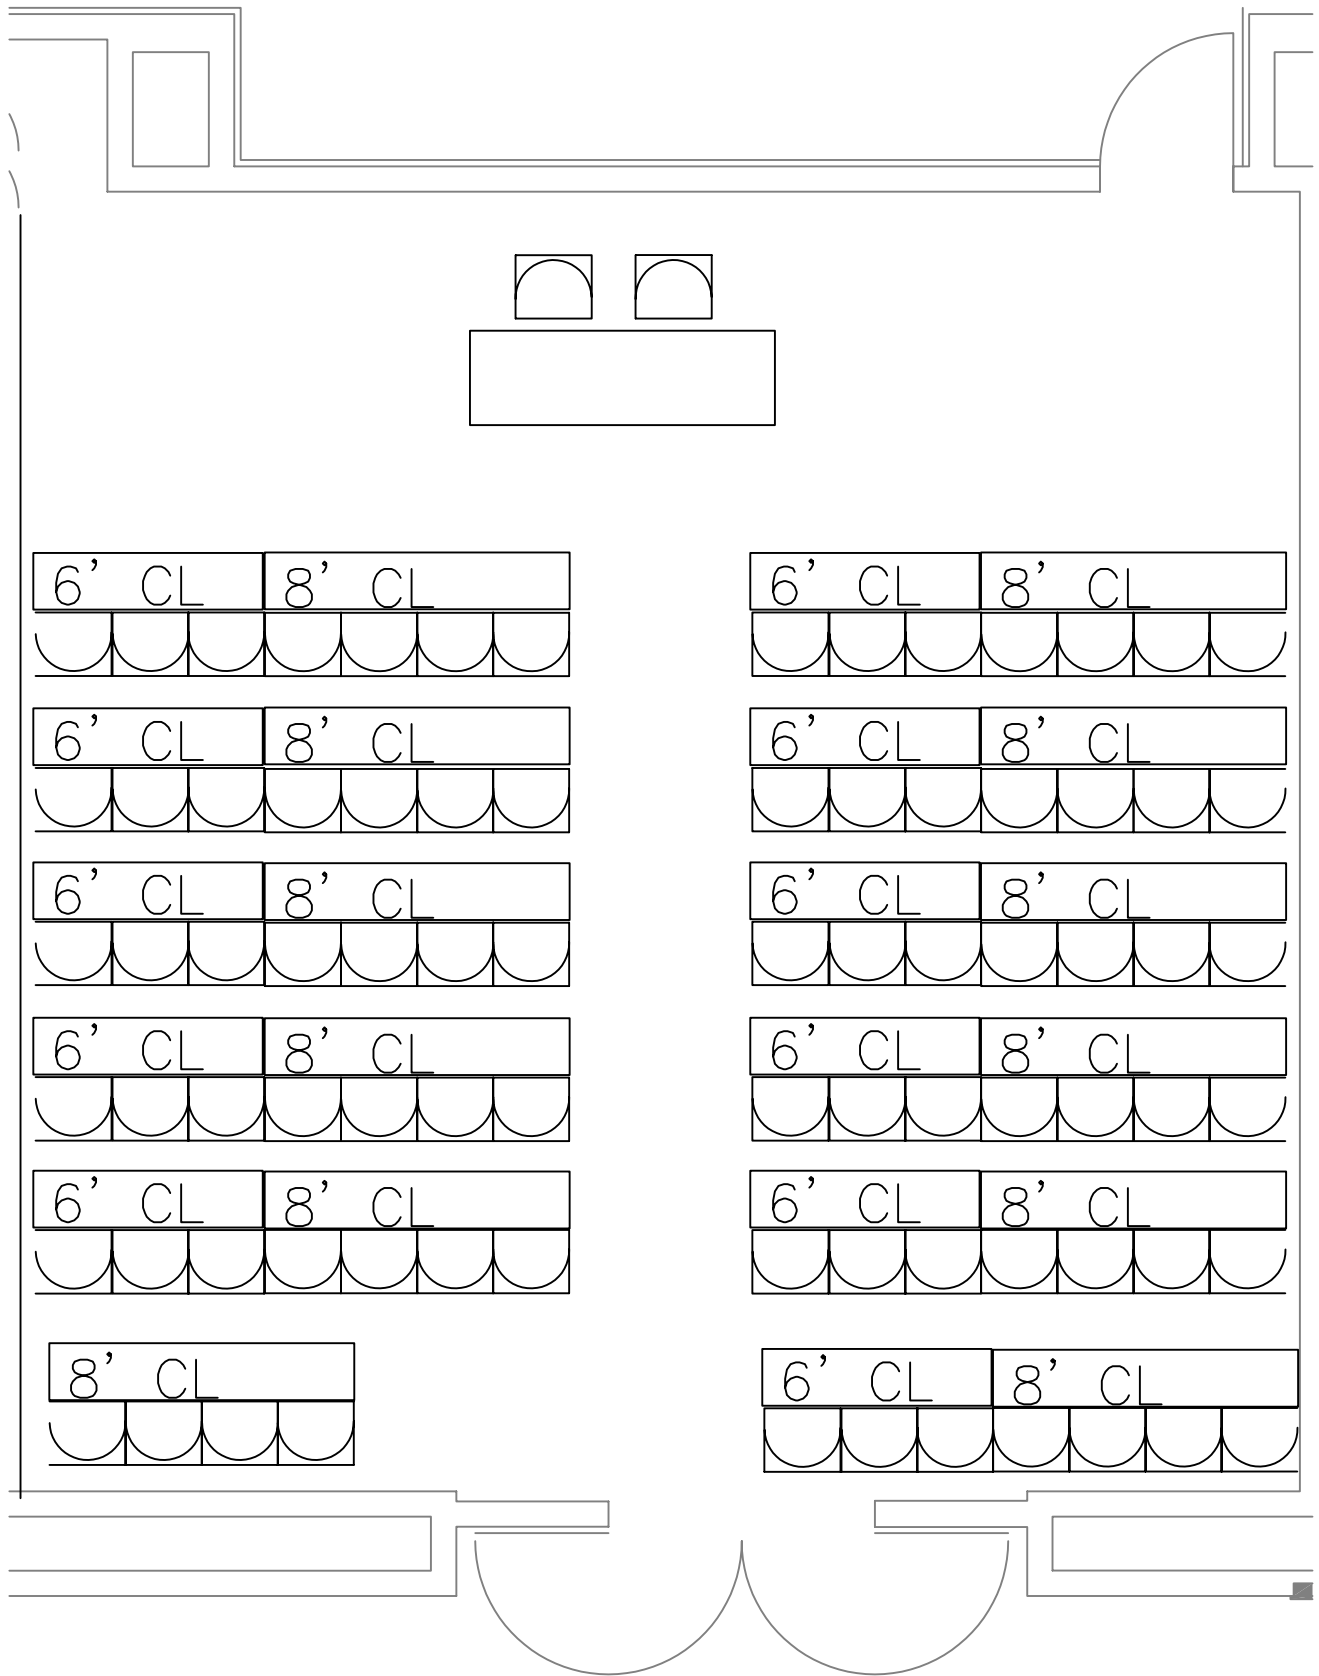

**DEVOS PLACE
GALLERY OVERLOOK F
THEATER CAPACITY: 122**

**DEVOS PLACE
GALLERY OVERLOOK F
CLASSROOM
CAPACITY: 81**

DEVOS PLACE
GALLERY OVERLOOK F
BANQUET CAPACITY: 90

**DEVOS PLACE
GALLERY OVERLOOK F
EMPTY CAPACITY: 142**