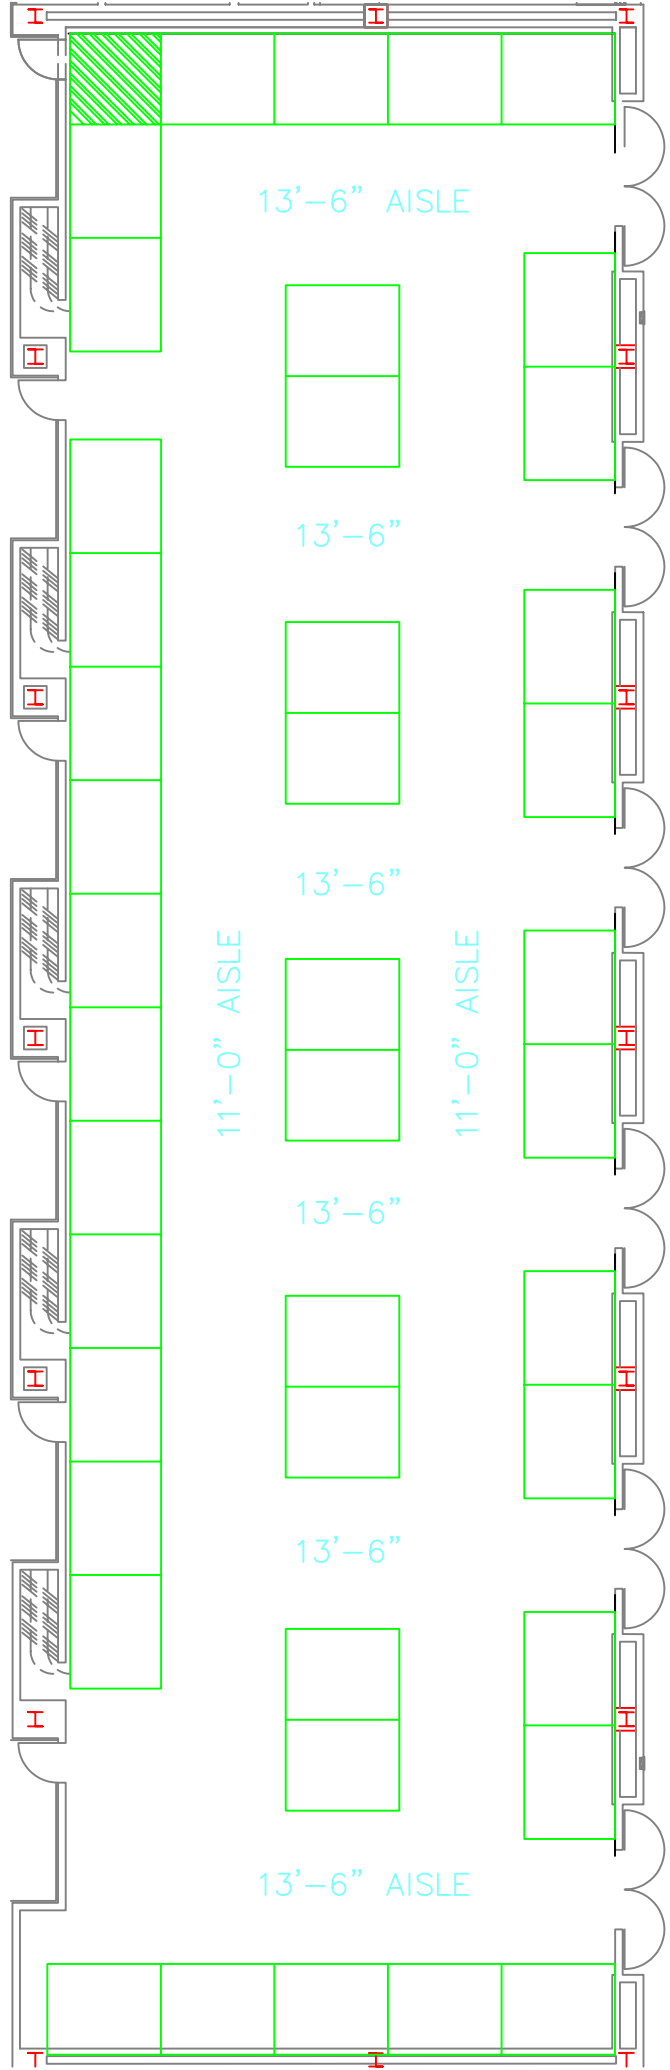

12'x8'  
Riser

**DEVOS PLACE  
GRAND GALLERY  
MEETING ROOM A-F  
THEATER  
CAPACITY: 790**

**DEVOS PLACE  
GRAND GALLERY  
MEETING ROOM A-F  
CLASSROOM  
CAPACITY: 486**

12' x 8'  
Riser

**DEVOS PLACE  
GRAND GALLERY  
MEETING ROOM A-F  
BANQUET  
CAPACITY: 600**

**DEVOS PLACE  
GRAND GALLERY  
MEETING ROOM A-F  
8'x10' BOOTH  
CAPACITY: 42**

**DEVOS PLACE  
GRAND GALLERY  
MEETING ROOM A-F  
EMPTY  
CAPACITY: 1000**