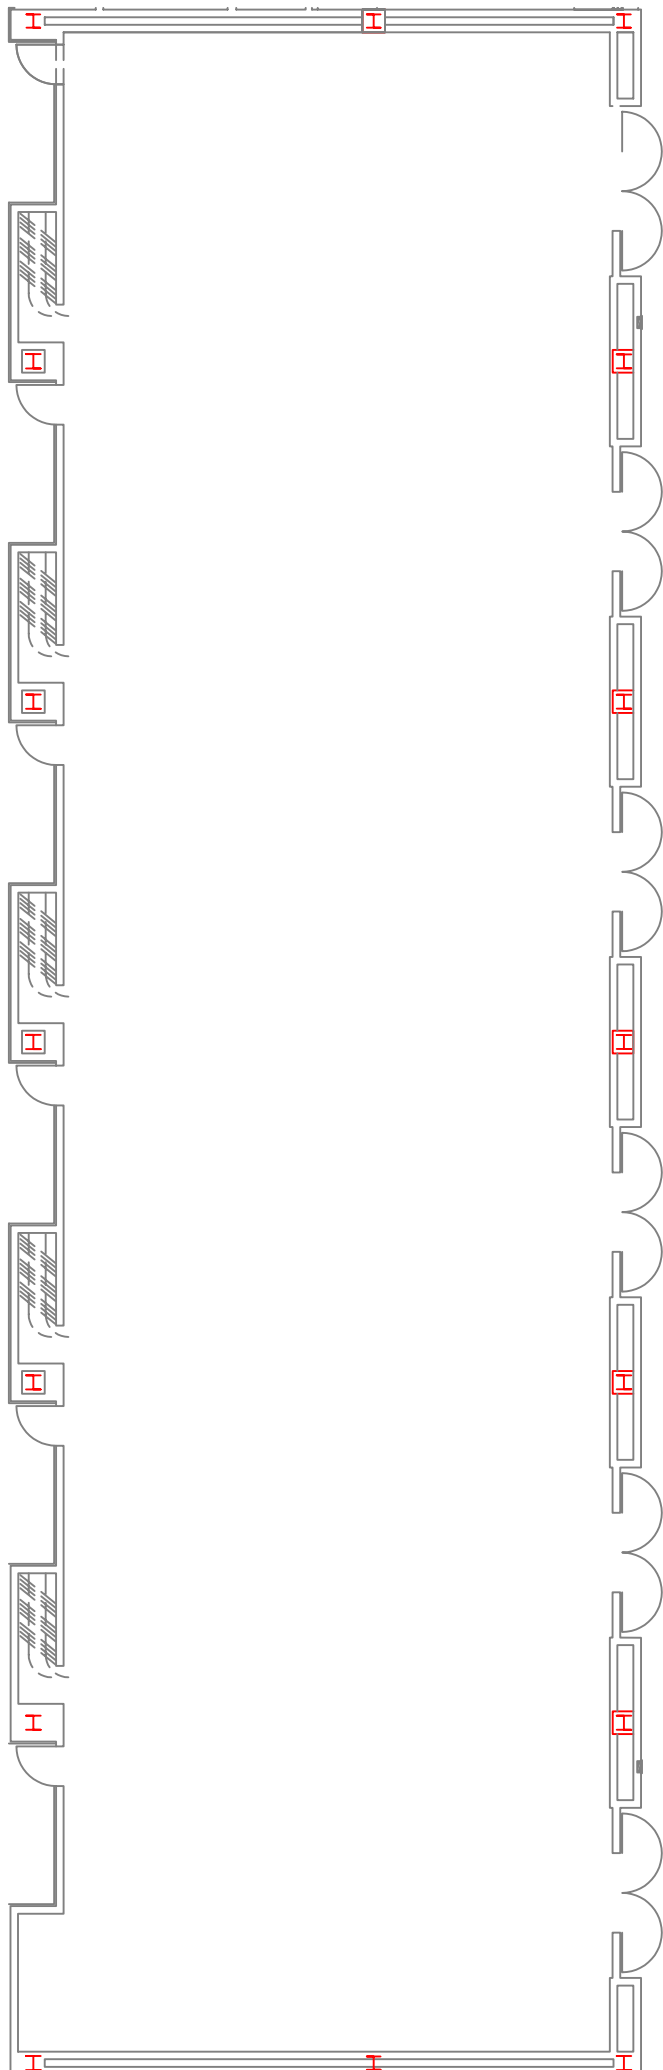

12'x8'  
Riser

**DEVOS PLACE  
GRAND GALLERY  
MEETING ROOM A-F  
THEATER  
CAPACITY: 790**

**DEVOS PLACE  
GRAND GALLERY  
MEETING ROOM A-F  
CLASSROOM  
CAPACITY: 486**

12' x 8'  
Riser

**DEVOS PLACE  
GRAND GALLERY  
MEETING ROOM A-F  
BANQUET  
CAPACITY: 600**

**DEVOS PLACE  
GRAND GALLERY  
MEETING ROOM A-F  
8'x10' BOOTH  
CAPACITY: 42**

**DEVOS PLACE  
GRAND GALLERY  
MEETING ROOM A-F  
EMPTY  
CAPACITY: 1000**