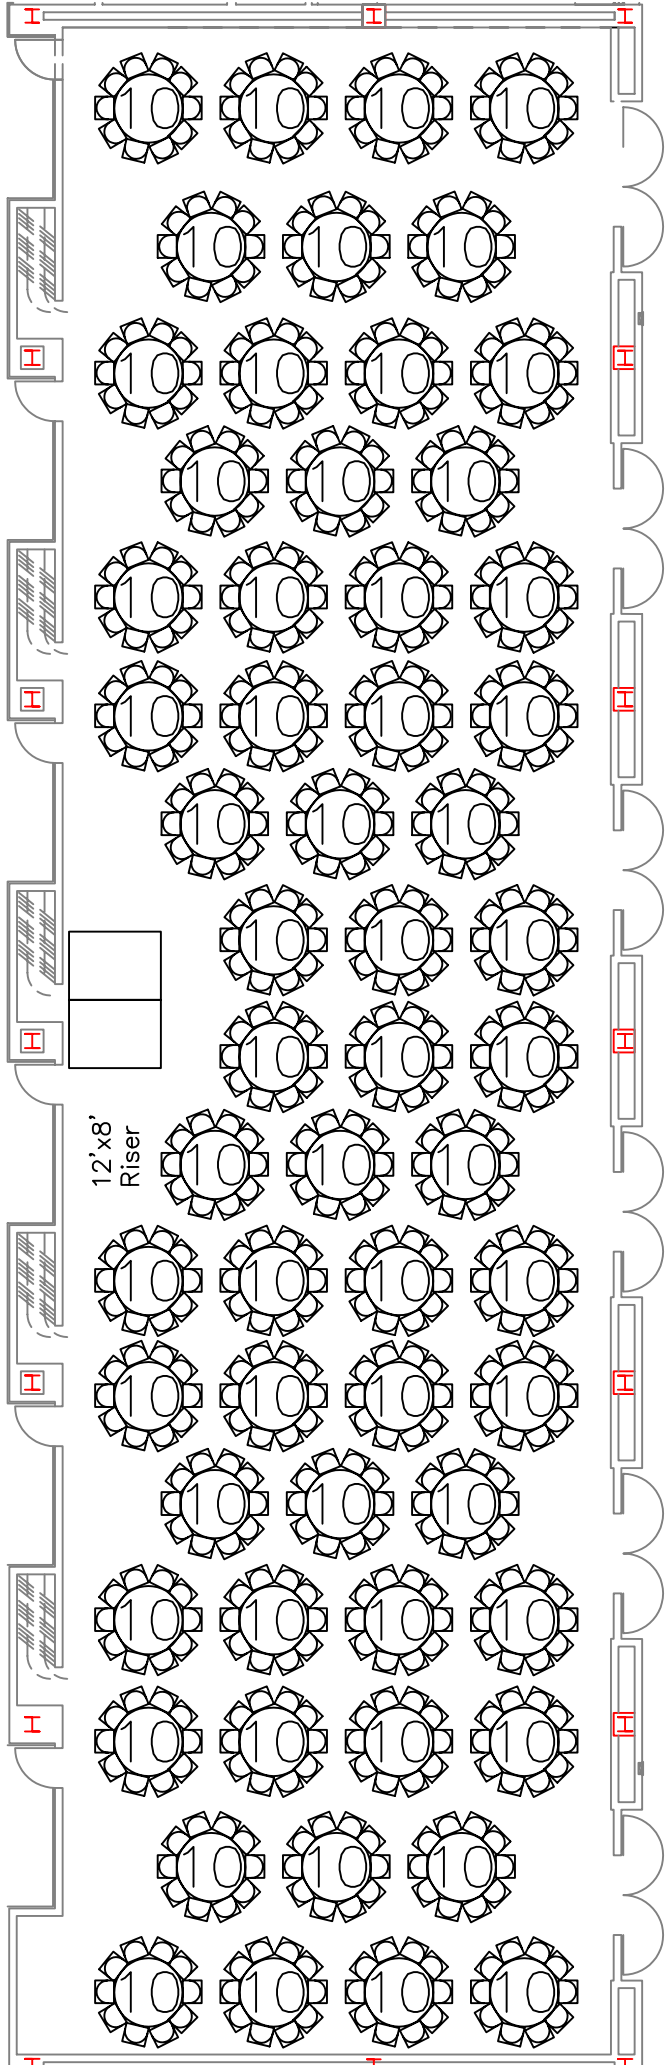

12'x8'  
Riser

**DEVOS PLACE  
GRAND GALLERY  
MEETING ROOM A-F  
THEATER  
CAPACITY: 790**

**DEVOS PLACE  
GRAND GALLERY  
MEETING ROOM A-F  
CLASSROOM  
CAPACITY: 486**

12' x 8'  
Riser

**DEVOS PLACE  
GRAND GALLERY  
MEETING ROOM A-F  
BANQUET  
CAPACITY: 600**

**DEVOS PLACE  
GRAND GALLERY  
MEETING ROOM A-F  
8'x10' BOOTH  
CAPACITY: 42**

**DEVOS PLACE  
GRAND GALLERY  
MEETING ROOM A-F  
EMPTY  
CAPACITY: 1000**