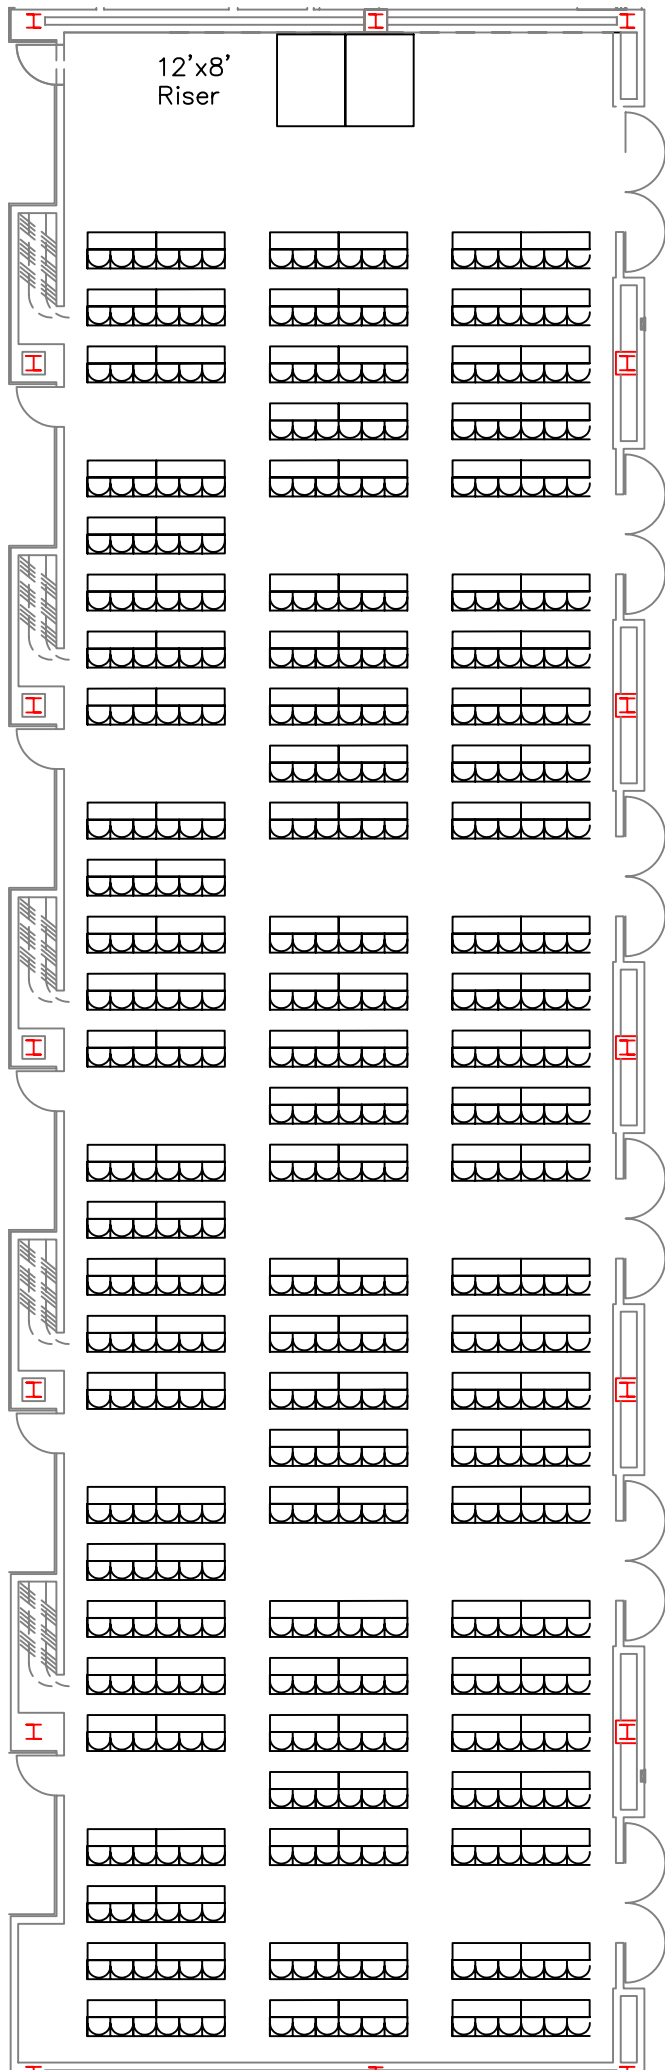

12'x8'  
Riser

**DEVOS PLACE  
GRAND GALLERY  
MEETING ROOM A-F  
THEATER  
CAPACITY: 790**

**DEVOS PLACE  
GRAND GALLERY  
MEETING ROOM A-F  
CLASSROOM  
CAPACITY: 486**

12' x 8'  
Riser

**DEVOS PLACE  
GRAND GALLERY  
MEETING ROOM A-F  
BANQUET  
CAPACITY: 600**

**DEVOS PLACE  
GRAND GALLERY  
MEETING ROOM A-F  
8'x10' BOOTH  
CAPACITY: 42**

**DEVOS PLACE  
GRAND GALLERY  
MEETING ROOM A-F  
EMPTY  
CAPACITY: 1000**