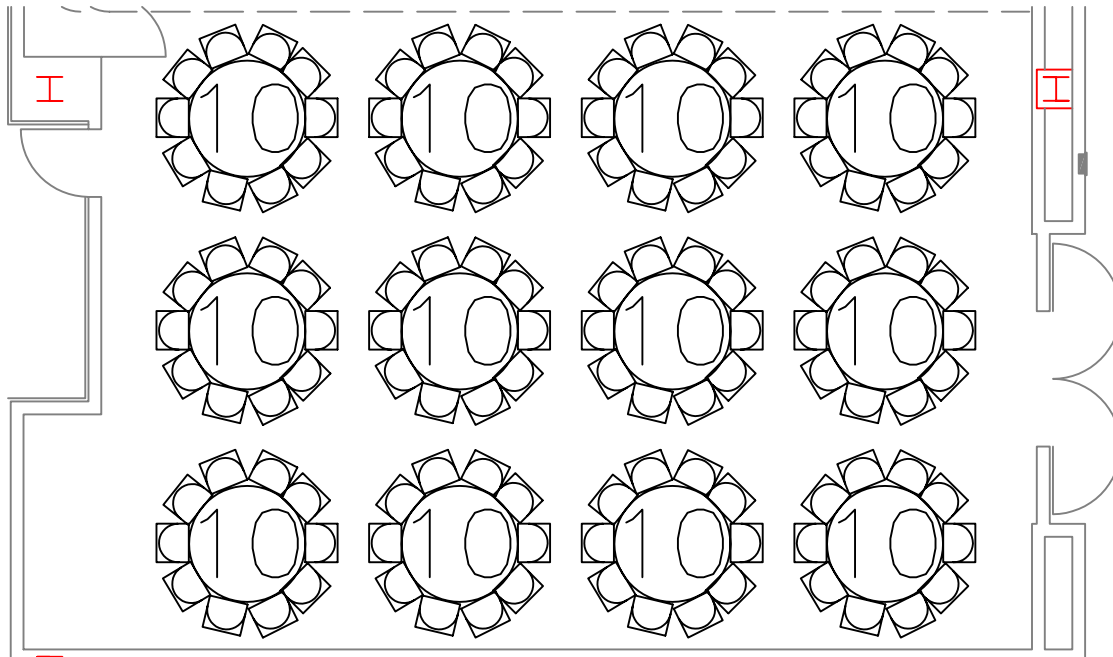

**DEVOS PLACE  
GRAND GALLERY  
MEETING ROOM A  
THEATER  
CAPACITY: 142**

**DEVOS PLACE  
GRAND GALLERY  
MEETING ROOM A  
CLASSROOM  
CAPACITY: 109**

**DEVOS PLACE  
GRAND GALLERY  
MEETING ROOM A  
BANQUET  
CAPACITY: 120**

**DEVOS PLACE  
GRAND GALLERY  
MEETING ROOM A  
EMPTY  
CAPACITY: 200**