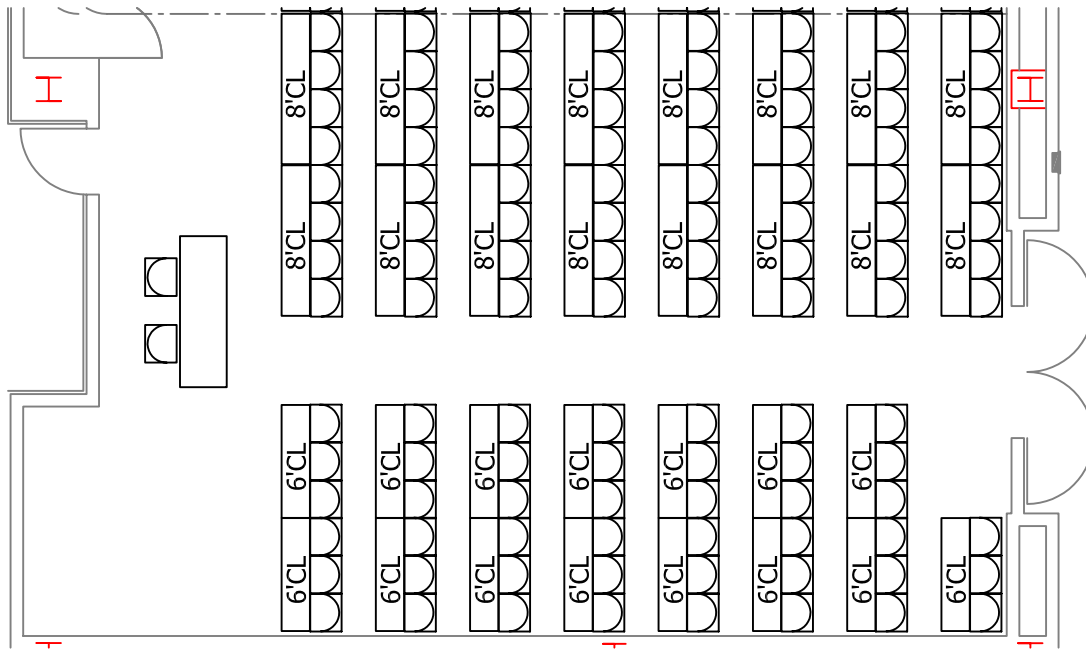

**DEVOS PLACE  
GRAND GALLERY  
MEETING ROOM A  
THEATER  
CAPACITY: 142**

**DEVOS PLACE  
GRAND GALLERY  
MEETING ROOM A  
CLASSROOM  
CAPACITY: 109**

**DEVOS PLACE  
GRAND GALLERY  
MEETING ROOM A  
BANQUET  
CAPACITY: 120**

**DEVOS PLACE  
GRAND GALLERY  
MEETING ROOM A  
EMPTY  
CAPACITY: 200**