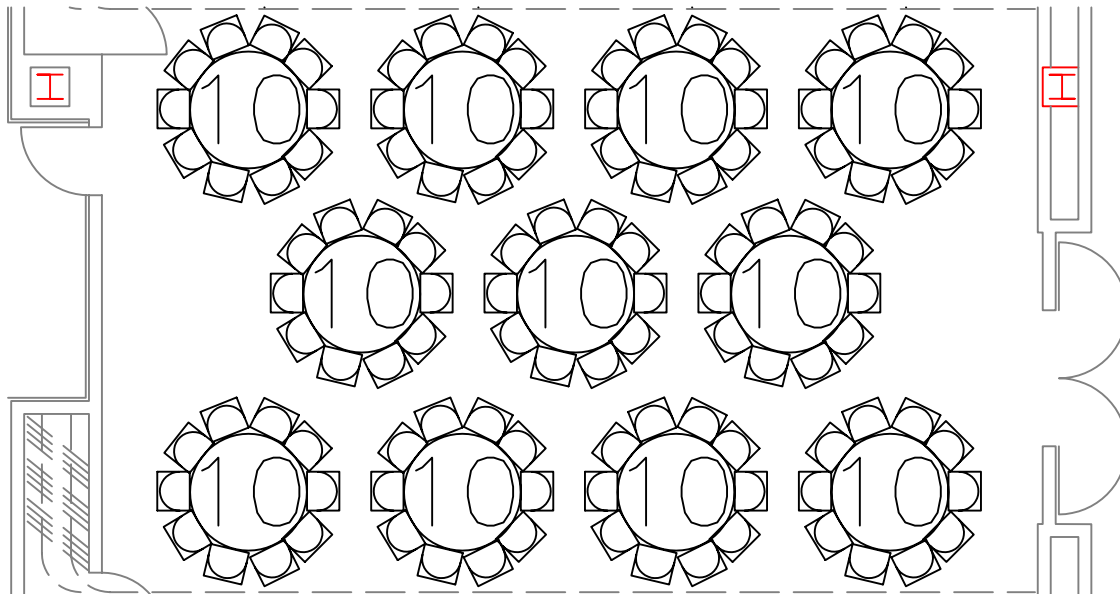

**DEVOS PLACE  
GRAND GALLERY  
MEETING ROOM B  
THEATER  
CAPACITY: 130**

**DEVOS PLACE  
 GRAND GALLERY  
 MEETING ROOM B  
 CLASSROOM  
 CAPACITY: 101**

**DEVOS PLACE  
GRAND GALLERY  
MEETING ROOM B  
BANQUET  
CAPACITY: 110**

**DEVOS PLACE  
GRAND GALLERY  
MEETING ROOM B  
EMPTY  
CAPACITY: 190**