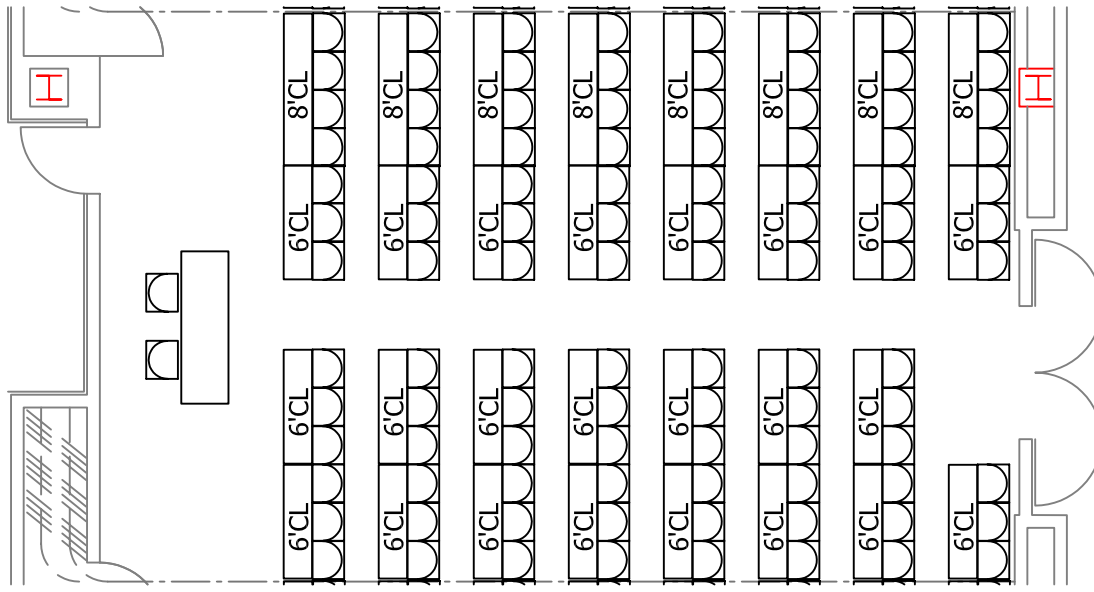

**DEVOS PLACE  
GRAND GALLERY  
MEETING ROOM B  
THEATER  
CAPACITY: 130**

**DEVOS PLACE  
 GRAND GALLERY  
 MEETING ROOM B  
 CLASSROOM  
 CAPACITY: 101**

**DEVOS PLACE  
GRAND GALLERY  
MEETING ROOM B  
BANQUET  
CAPACITY: 110**

**DEVOS PLACE  
GRAND GALLERY  
MEETING ROOM B  
EMPTY  
CAPACITY: 190**