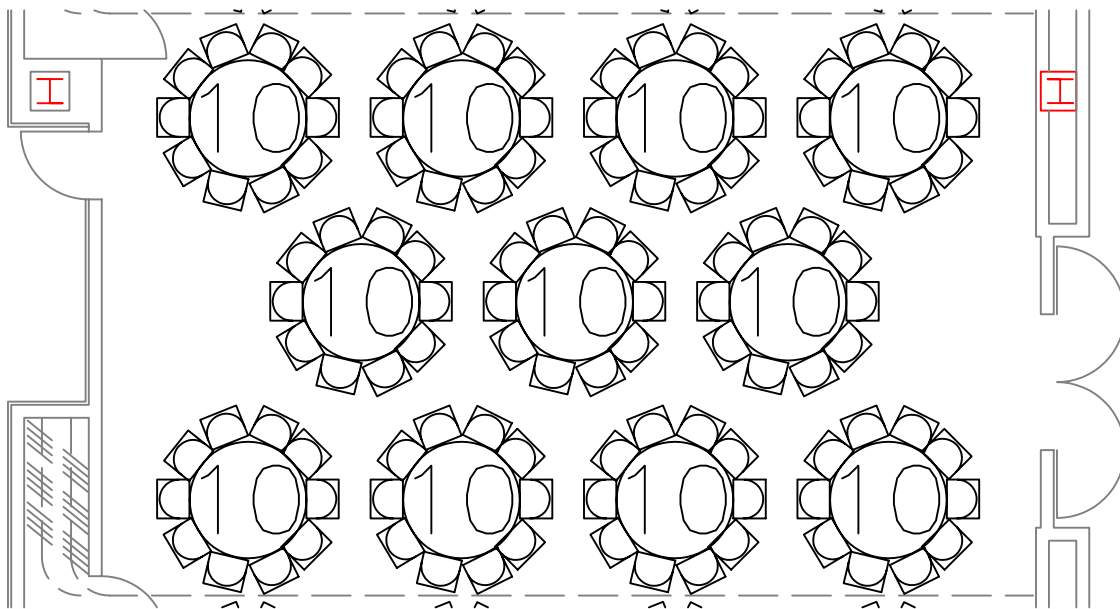

**DEVOS PLACE
GRAND GALLERY
MEETING ROOM C
THEATER
CAPACITY: 130**

**DEVOS PLACE
 GRAND GALLERY
 MEETING ROOM C
 CLASSROOM
 CAPACITY: 101**

**DEVOS PLACE
GRAND GALLERY
MEETING ROOM C
BANQUET
CAPACITY: 110**

**DEVOS PLACE
GRAND GALLERY
MEETING ROOM C
EMPTY
CAPACITY: 190**