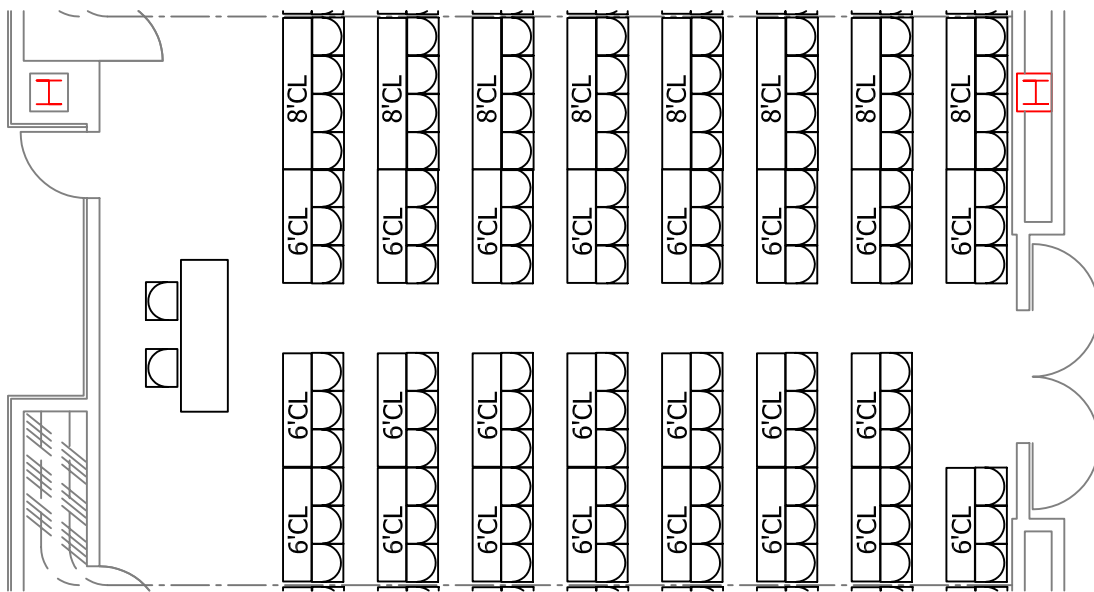

**DEVOS PLACE
GRAND GALLERY
MEETING ROOM C
THEATER
CAPACITY: 130**

**DEVOS PLACE
 GRAND GALLERY
 MEETING ROOM C
 CLASSROOM
 CAPACITY: 101**

**DEVOS PLACE
GRAND GALLERY
MEETING ROOM C
BANQUET
CAPACITY: 110**

**DEVOS PLACE
GRAND GALLERY
MEETING ROOM C
EMPTY
CAPACITY: 190**