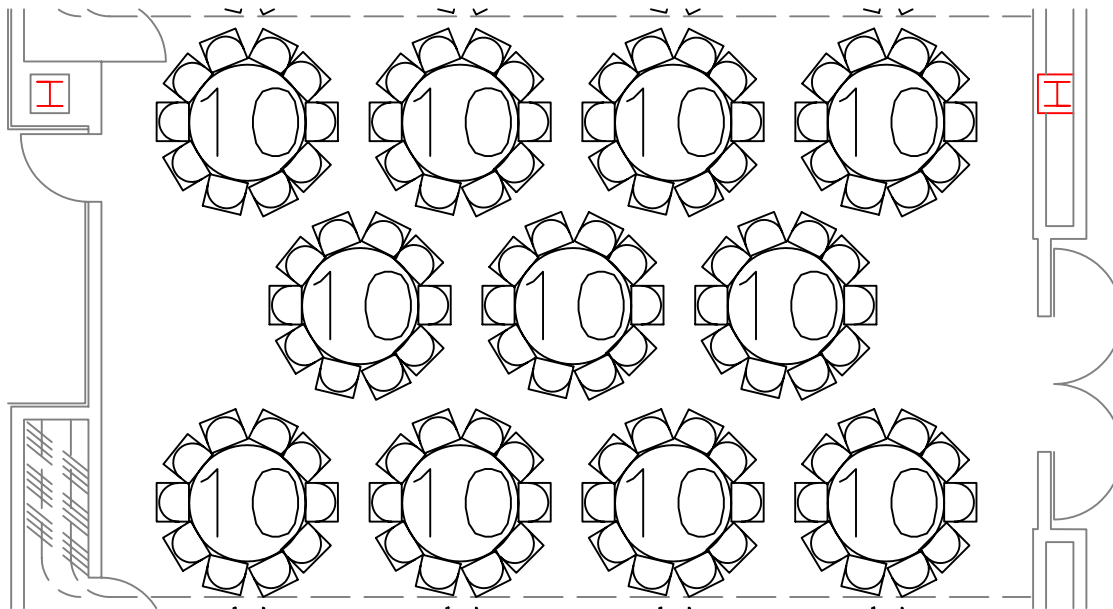

**DEVOS PLACE  
GRAND GALLERY  
MEETING ROOM D  
THEATER  
CAPACITY: 130**

**DEVOS PLACE  
GRAND GALLERY  
MEETING ROOM D  
CLASSROOM  
CAPACITY: 101**

**DEVOS PLACE  
GRAND GALLERY  
MEETING ROOM D  
BANQUET  
CAPACITY: 110**

**DEVOS PLACE  
GRAND GALLERY  
MEETING ROOM D  
EMPTY  
CAPACITY: 190**