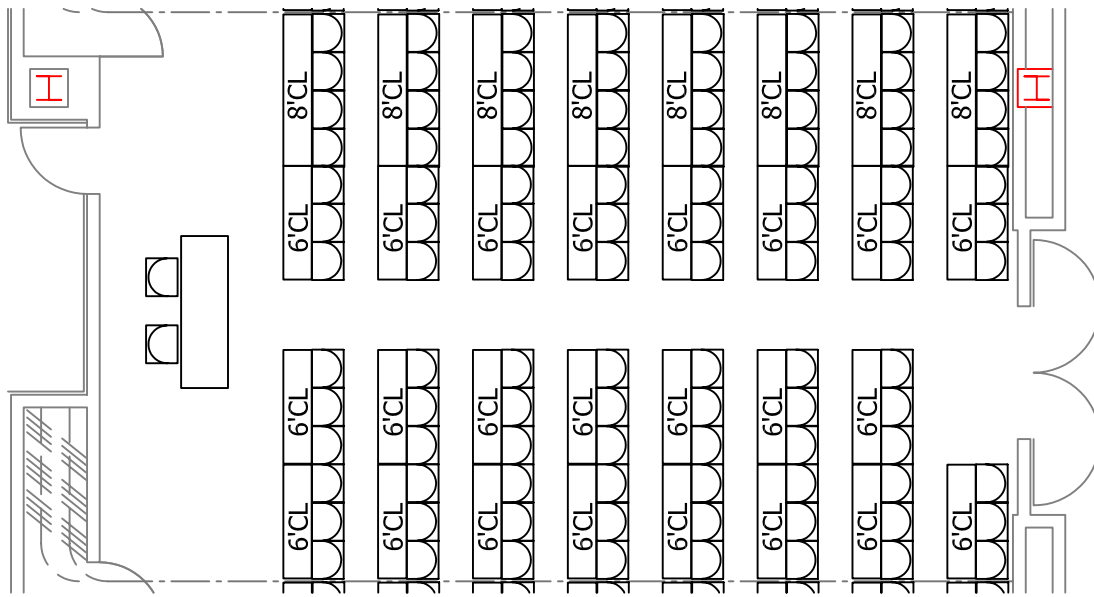

**DEVOS PLACE  
GRAND GALLERY  
MEETING ROOM D  
THEATER  
CAPACITY: 130**

**DEVOS PLACE  
GRAND GALLERY  
MEETING ROOM D  
CLASSROOM  
CAPACITY: 101**

**DEVOS PLACE  
GRAND GALLERY  
MEETING ROOM D  
BANQUET  
CAPACITY: 110**

**DEVOS PLACE  
GRAND GALLERY  
MEETING ROOM D  
EMPTY  
CAPACITY: 190**