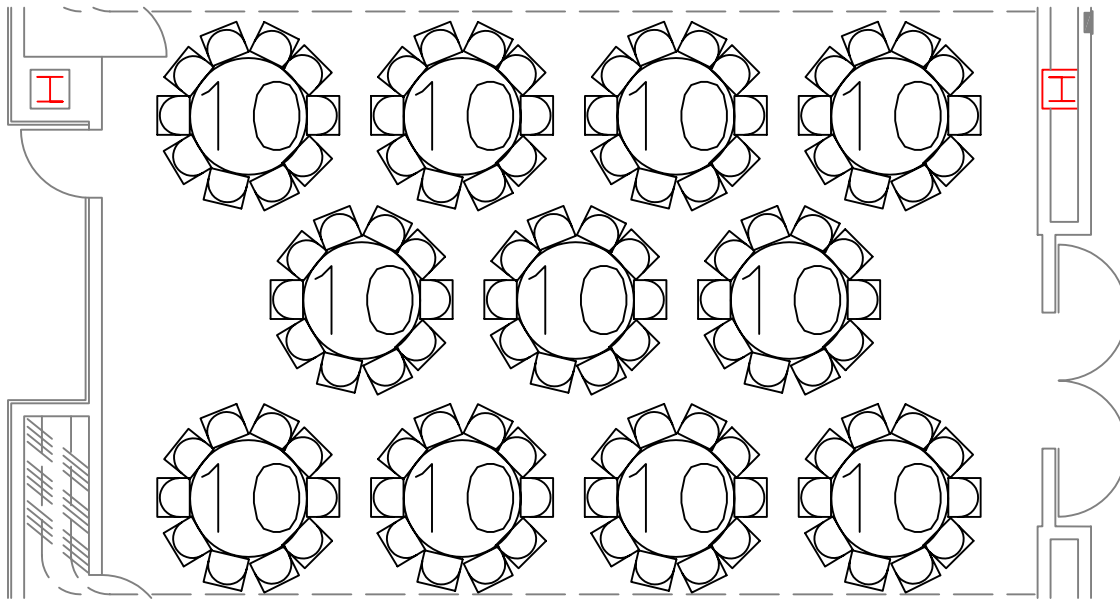

**DEVOS PLACE
GRAND GALLERY
MEETING ROOM E
THEATER
CAPACITY: 130**

**DEVOS PLACE
GRAND GALLERY
MEETING ROOM E
CLASSROOM
CAPACITY: 101**

**DEVOS PLACE
GRAND GALLERY
MEETING ROOM E
BANQUET
CAPACITY: 110**

**DEVOS PLACE
GRAND GALLERY
MEETING ROOM E
EMPTY
CAPACITY: 190**