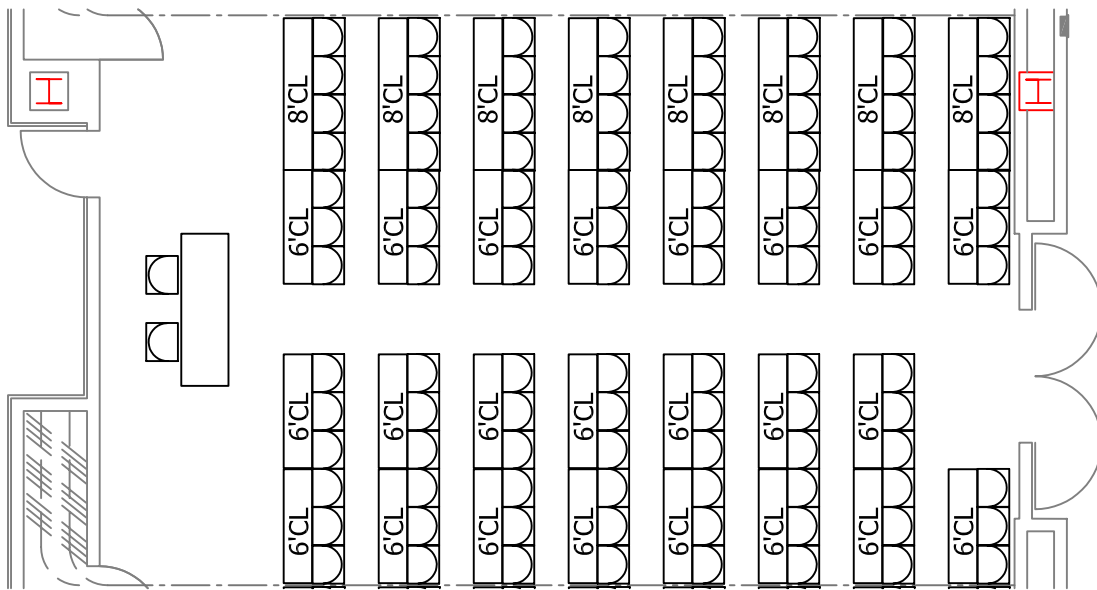

**DEVOS PLACE
GRAND GALLERY
MEETING ROOM E
THEATER
CAPACITY: 130**

**DEVOS PLACE
GRAND GALLERY
MEETING ROOM E
CLASSROOM
CAPACITY: 101**

**DEVOS PLACE
GRAND GALLERY
MEETING ROOM E
BANQUET
CAPACITY: 110**

**DEVOS PLACE
GRAND GALLERY
MEETING ROOM E
EMPTY
CAPACITY: 190**