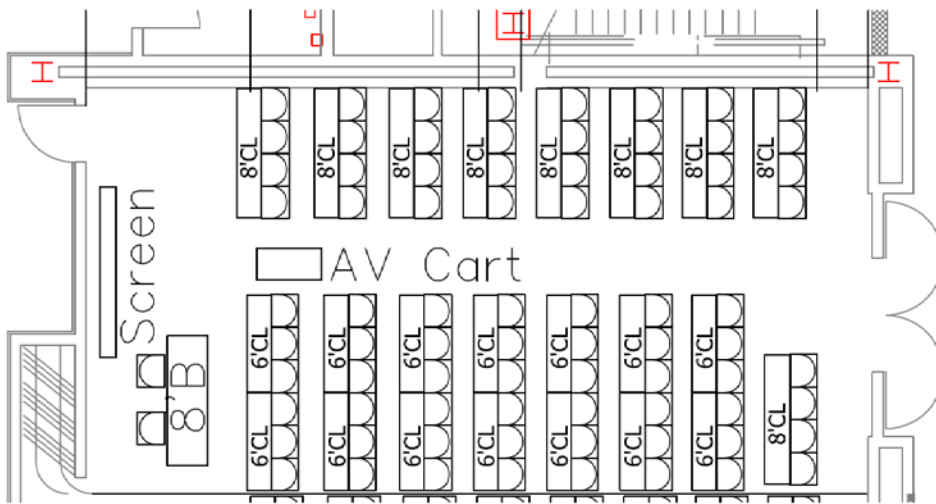

**DEVOS PLACE  
GRAND GALLERY  
MEETING ROOM F  
THEATER  
CAPACITY: 97**

**DEVOS PLACE  
GRAND GALLERY F  
CAPACITY: 78  
Classroom Style**

**DEVOS PLACE  
GRAND GALLERY  
MEETING ROOM F  
BANQUET  
CAPACITY: 80**

**DEVOS PLACE  
GRAND GALLERY  
MEETING ROOM F  
EMPTY  
CAPACITY: 150**