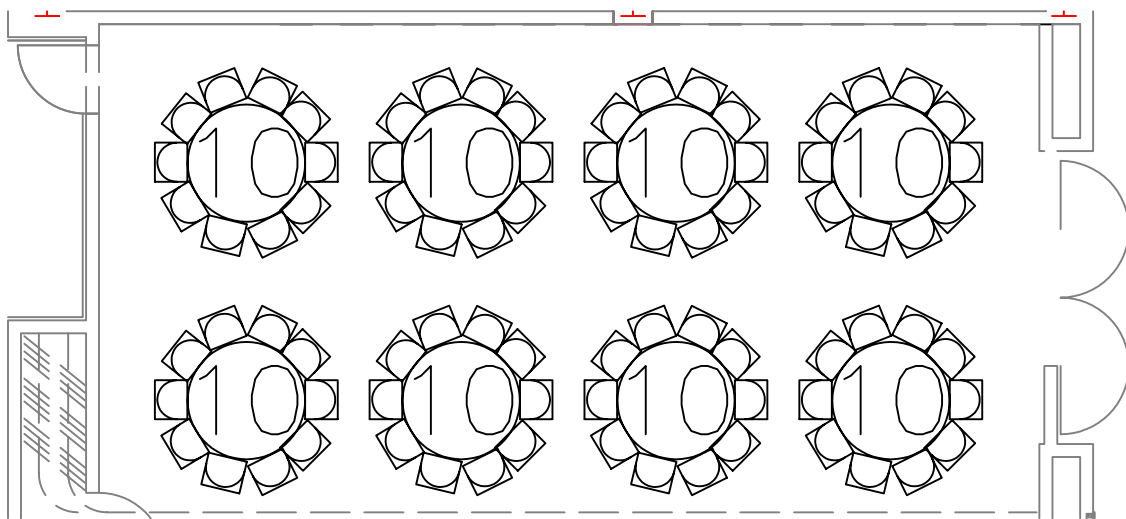

**DEVOS PLACE  
GRAND GALLERY  
MEETING ROOM F  
THEATER  
CAPACITY: 97**

**DEVOS PLACE  
GRAND GALLERY F  
CAPACITY: 78  
Classroom Style**

**DEVOS PLACE  
GRAND GALLERY  
MEETING ROOM F  
BANQUET  
CAPACITY: 80**

**DEVOS PLACE  
GRAND GALLERY  
MEETING ROOM F  
EMPTY  
CAPACITY: 150**