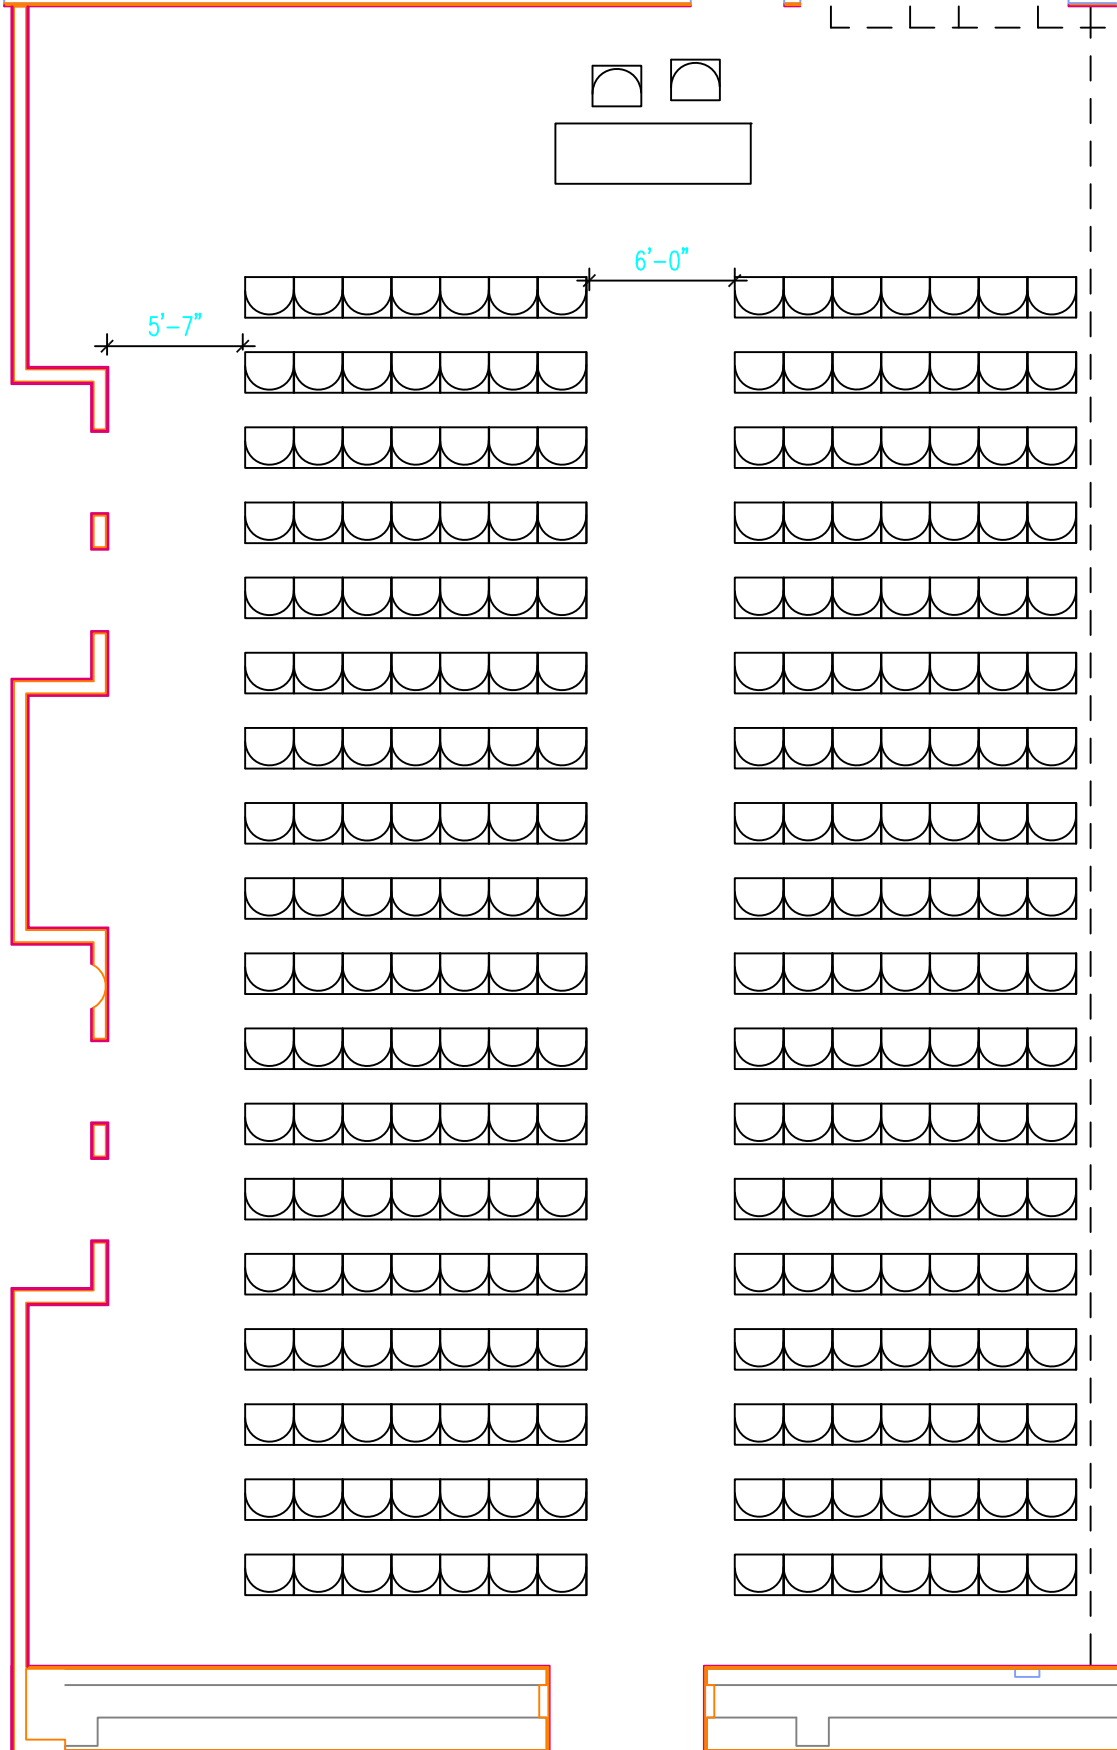

DEVOS PLACE MONROE BCD THEATER CAPACITY: 252