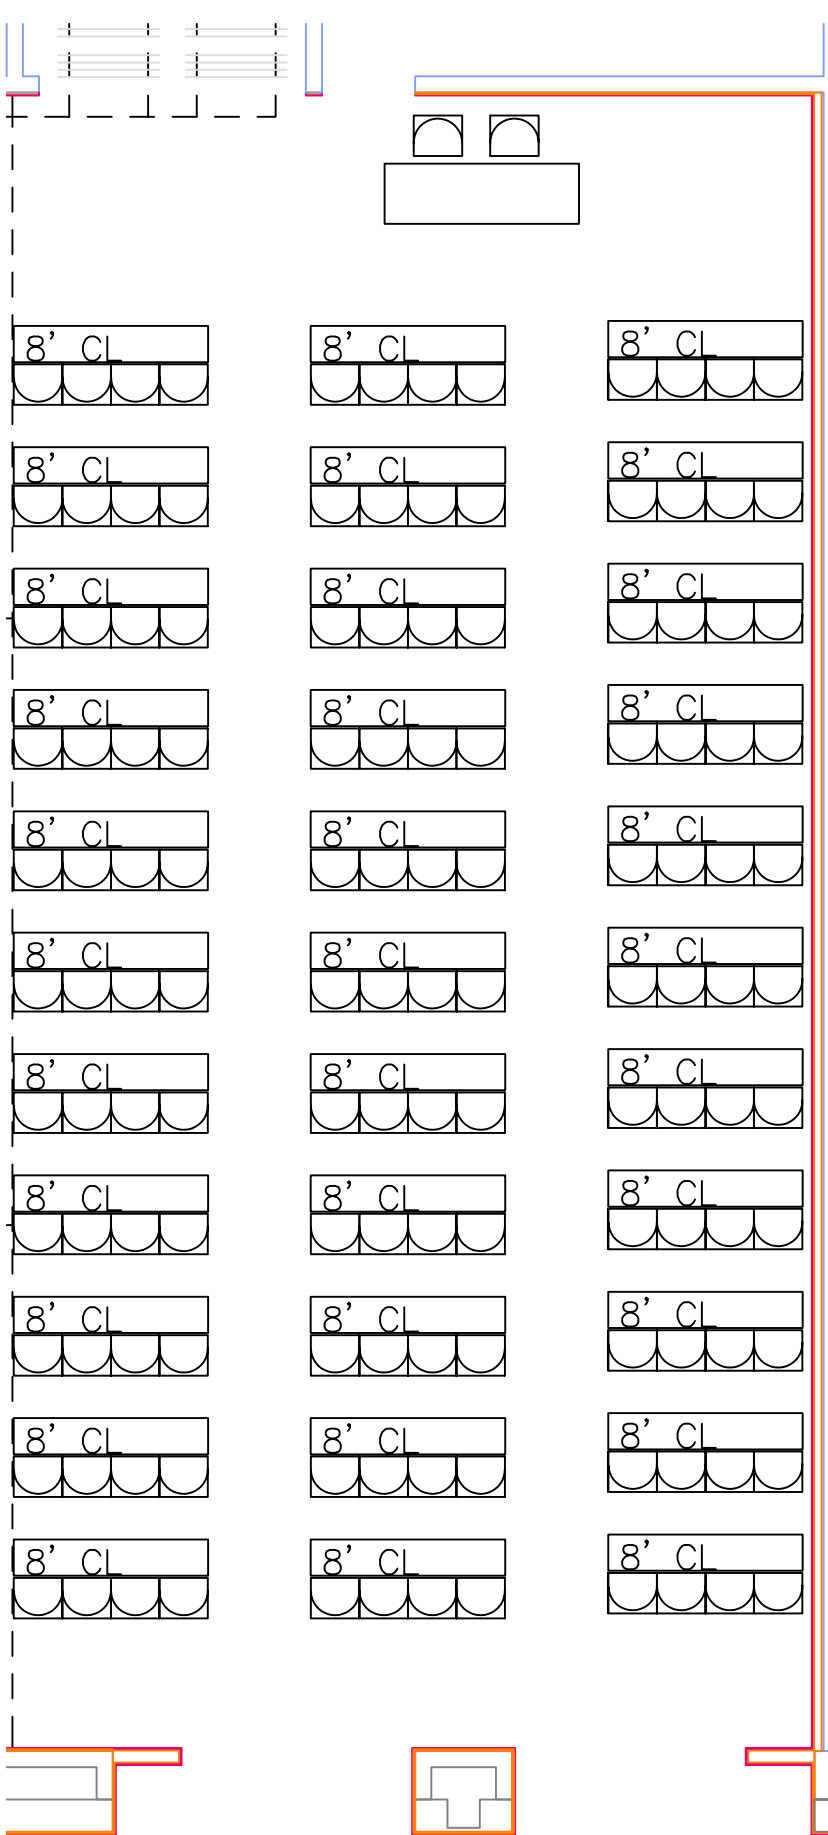

**DEVOS PLACE
MONROE A
THEATER
CAPACITY: 208**

**DEVOS PLACE
MONROE A
CLASSROOM
CAPACITY: 132**

**DEVOS PLACE
MONROE A
BANQUET
CAPACITY: 100**

**DEVOS PLACE
MONROE A
EMPTY CAPACITY: 295**