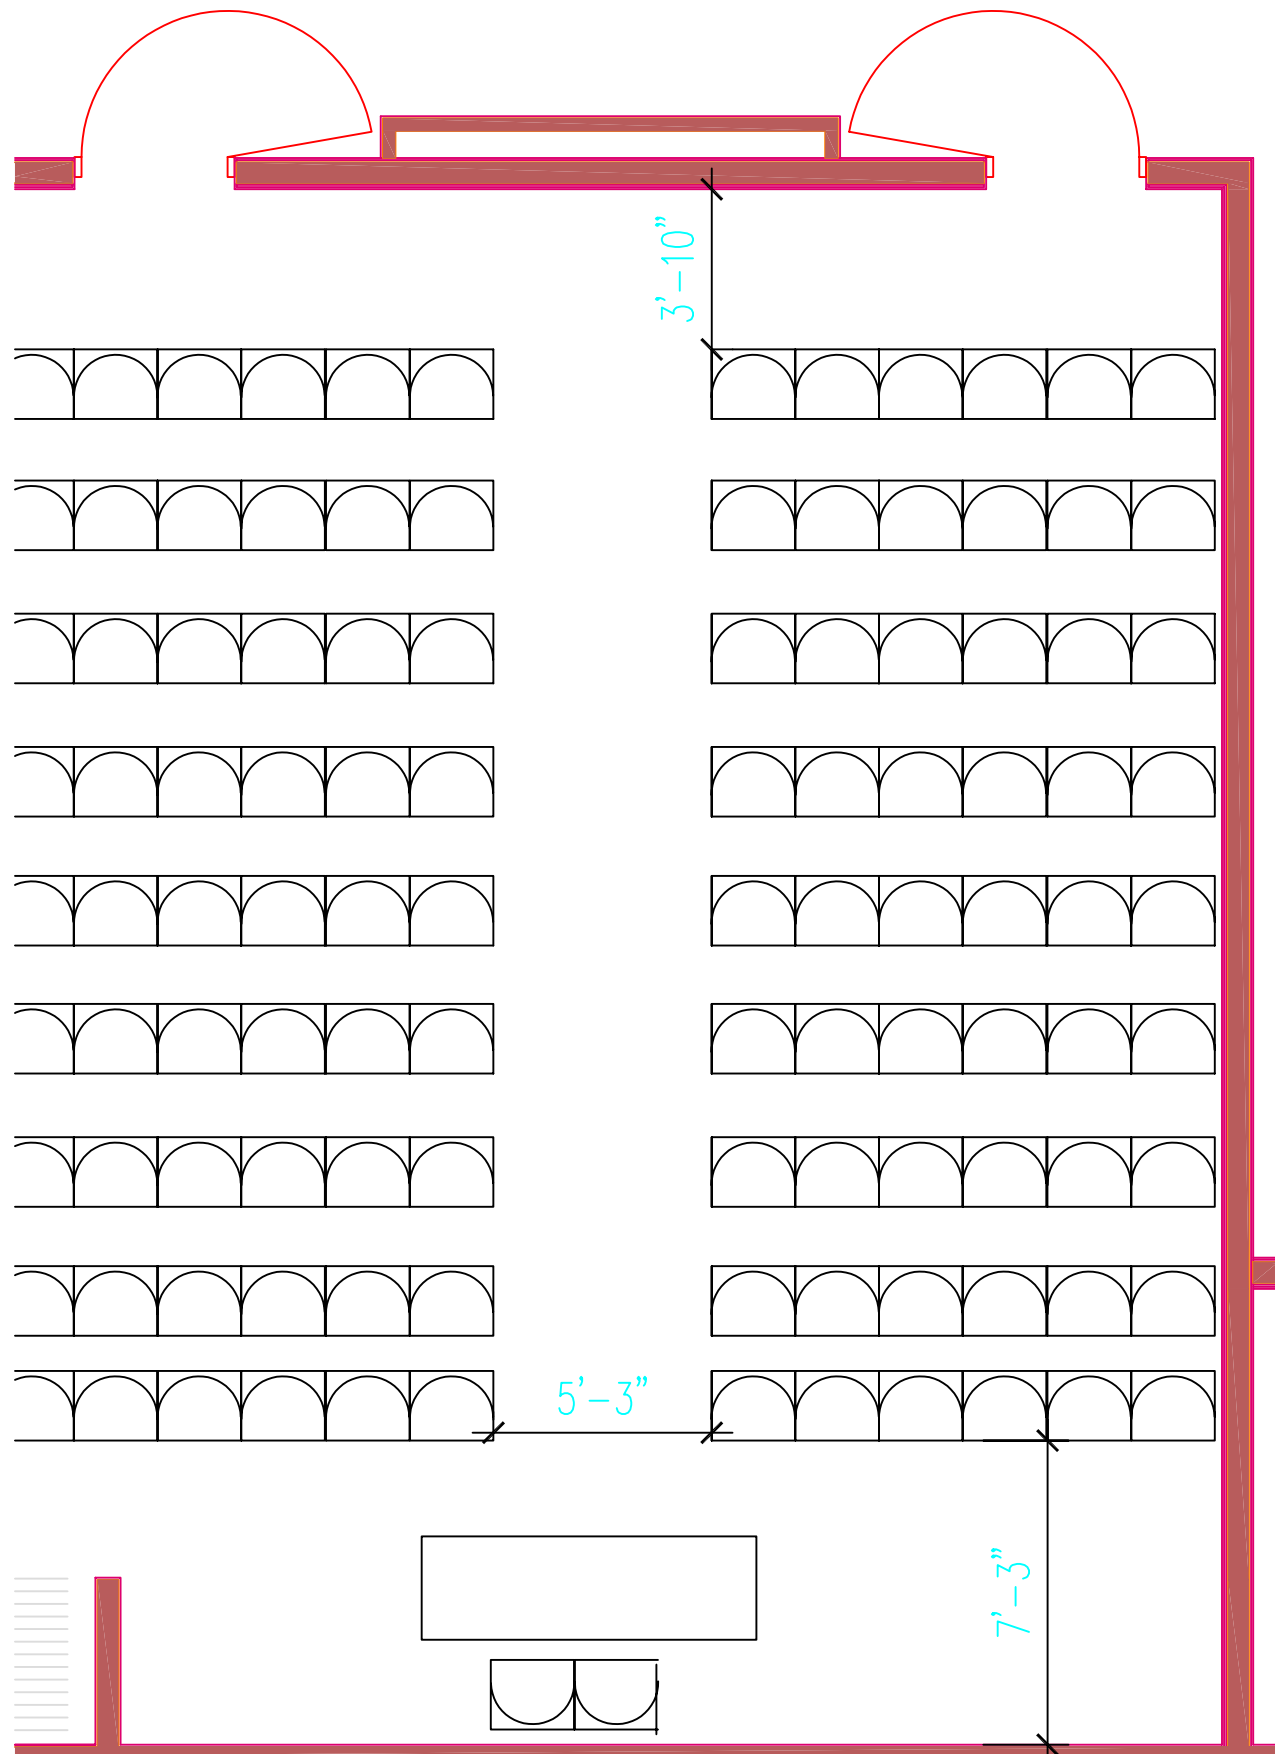

DEVOS PLACE

RIVER OVERLOOK A

CLASS RM CAPACITY: 72

DEVOS PLACE

RIVER OVERLOOK A

THEATER CAPACITY: 108

DEVOS PLACE RIVER OVERLOOK A BANQUET CAPACITY: 60

**DEVOS PLACE
RIVER OVERLOOK A
EMPTY
RECEPTION CAPACITY: 128**