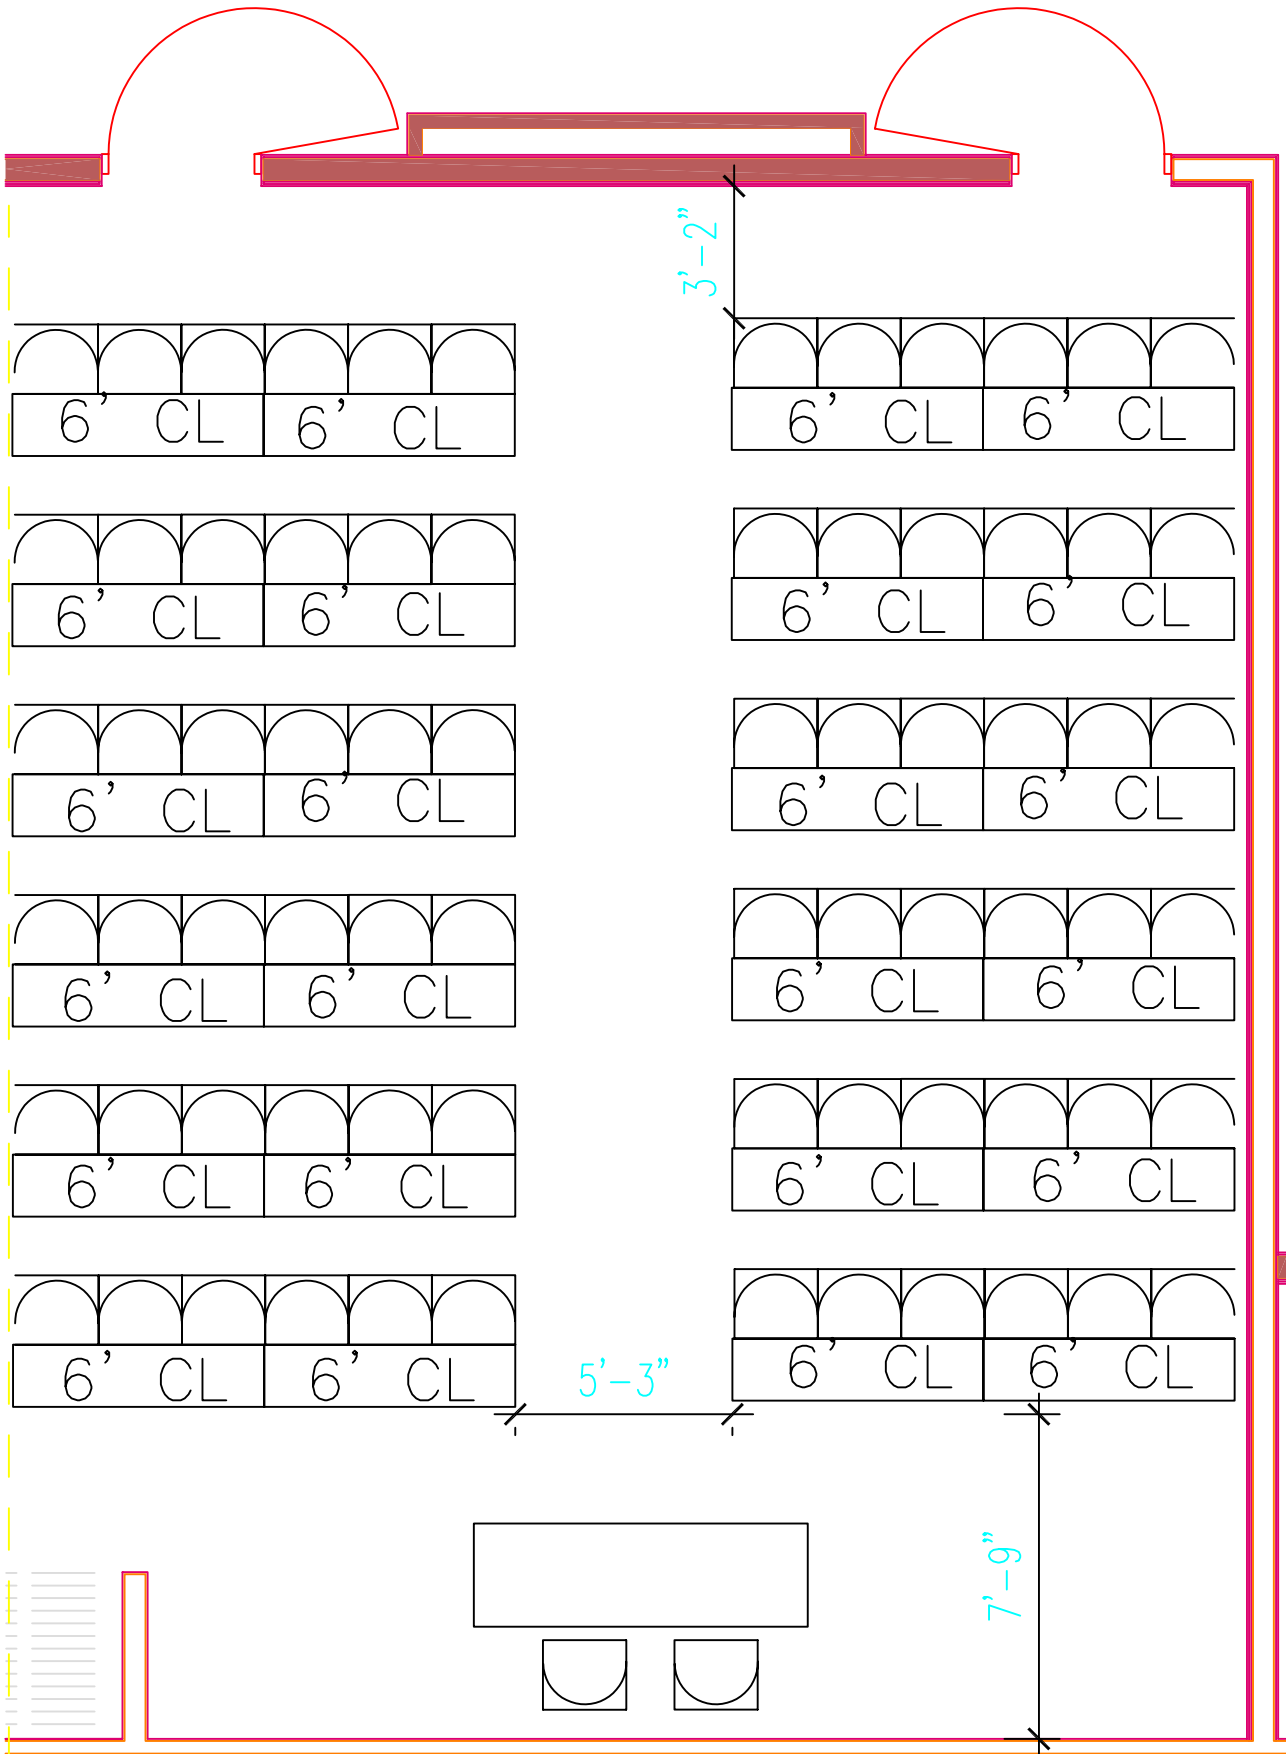

DEVOS PLACE

RIVER OVERLOOK A

CLASS RM CAPACITY: 72

DEVOS PLACE

RIVER OVERLOOK A

THEATER CAPACITY: 108

DEVOS PLACE RIVER OVERLOOK A BANQUET CAPACITY: 60

**DEVOS PLACE
RIVER OVERLOOK A
EMPTY
RECEPTION CAPACITY: 128**