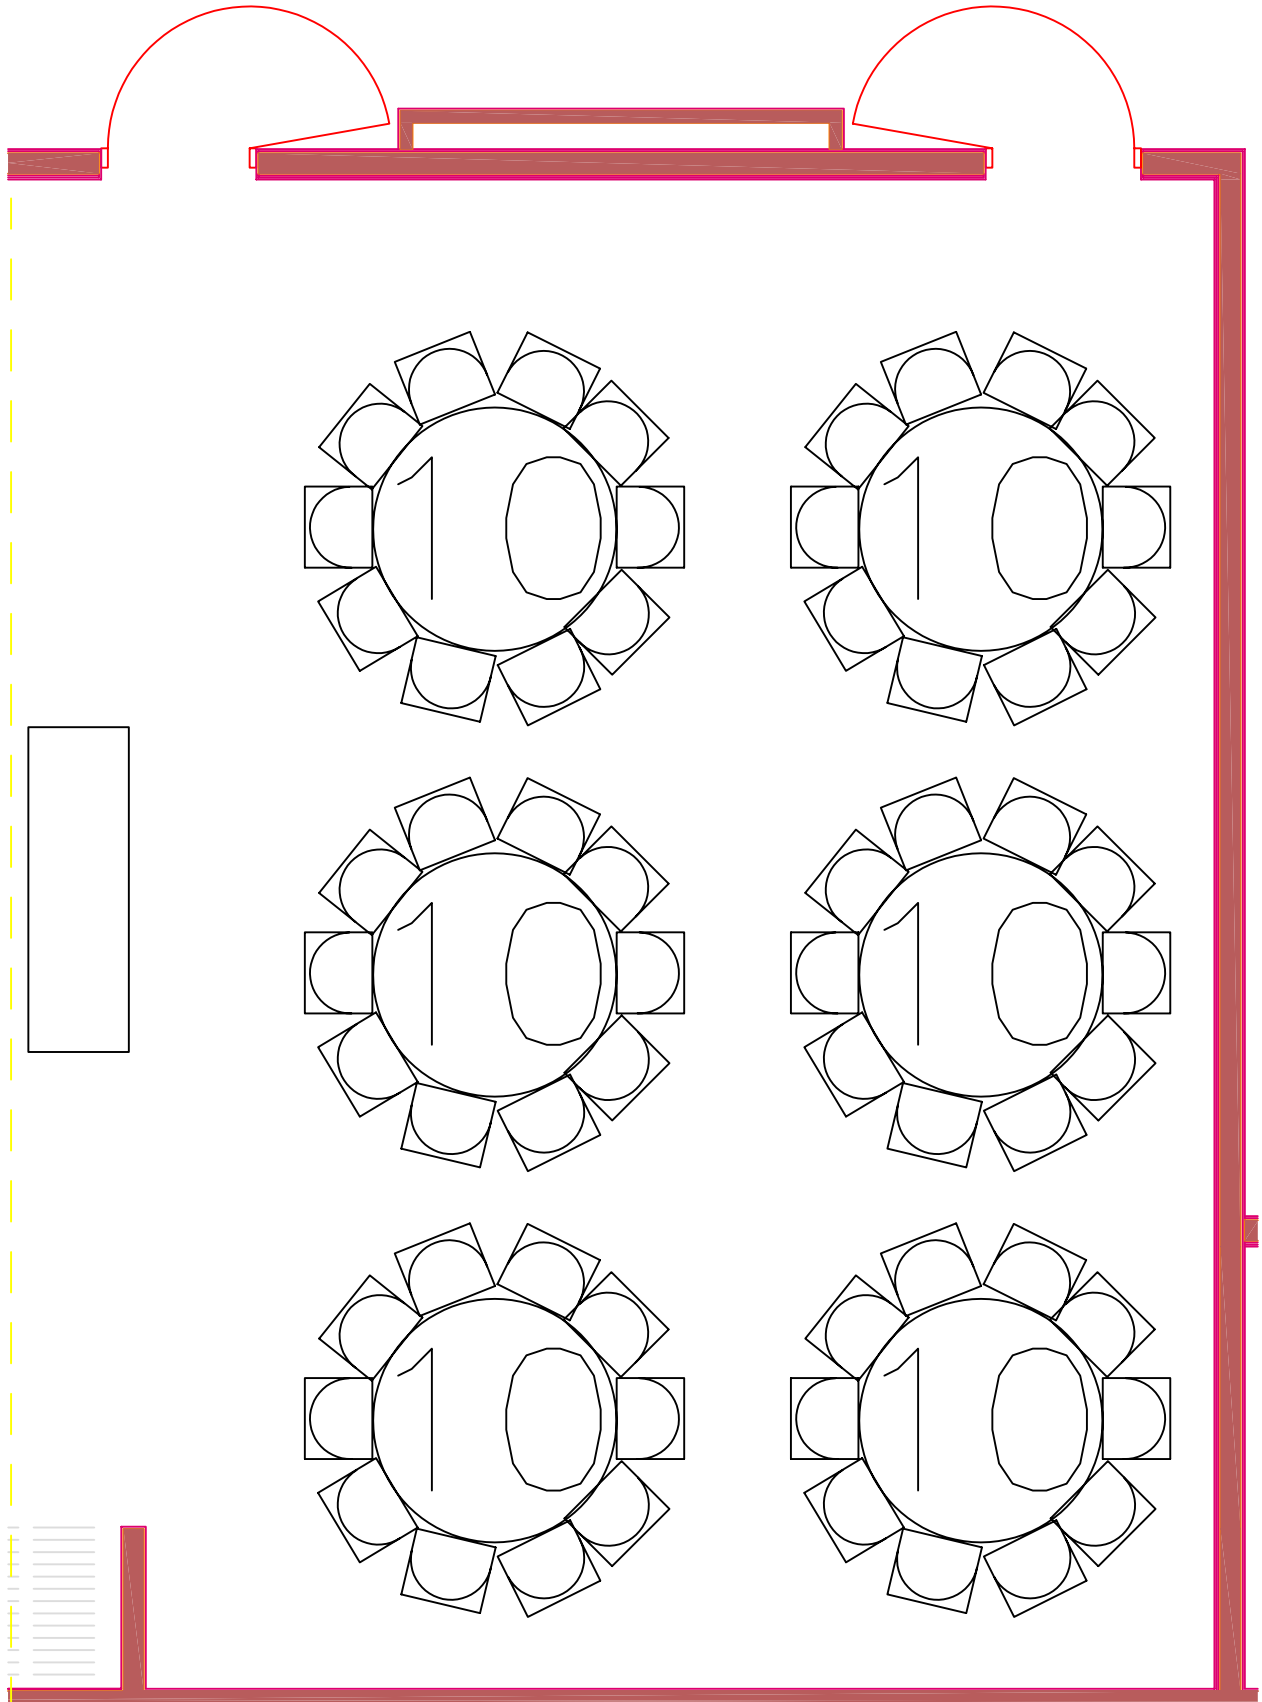

DEVOS PLACE

RIVER OVERLOOK A

CLASS RM CAPACITY: 72

DEVOS PLACE

RIVER OVERLOOK A

THEATER CAPACITY: 108

DEVOS PLACE RIVER OVERLOOK A BANQUET CAPACITY: 60

**DEVOS PLACE
RIVER OVERLOOK A
EMPTY
RECEPTION CAPACITY: 128**