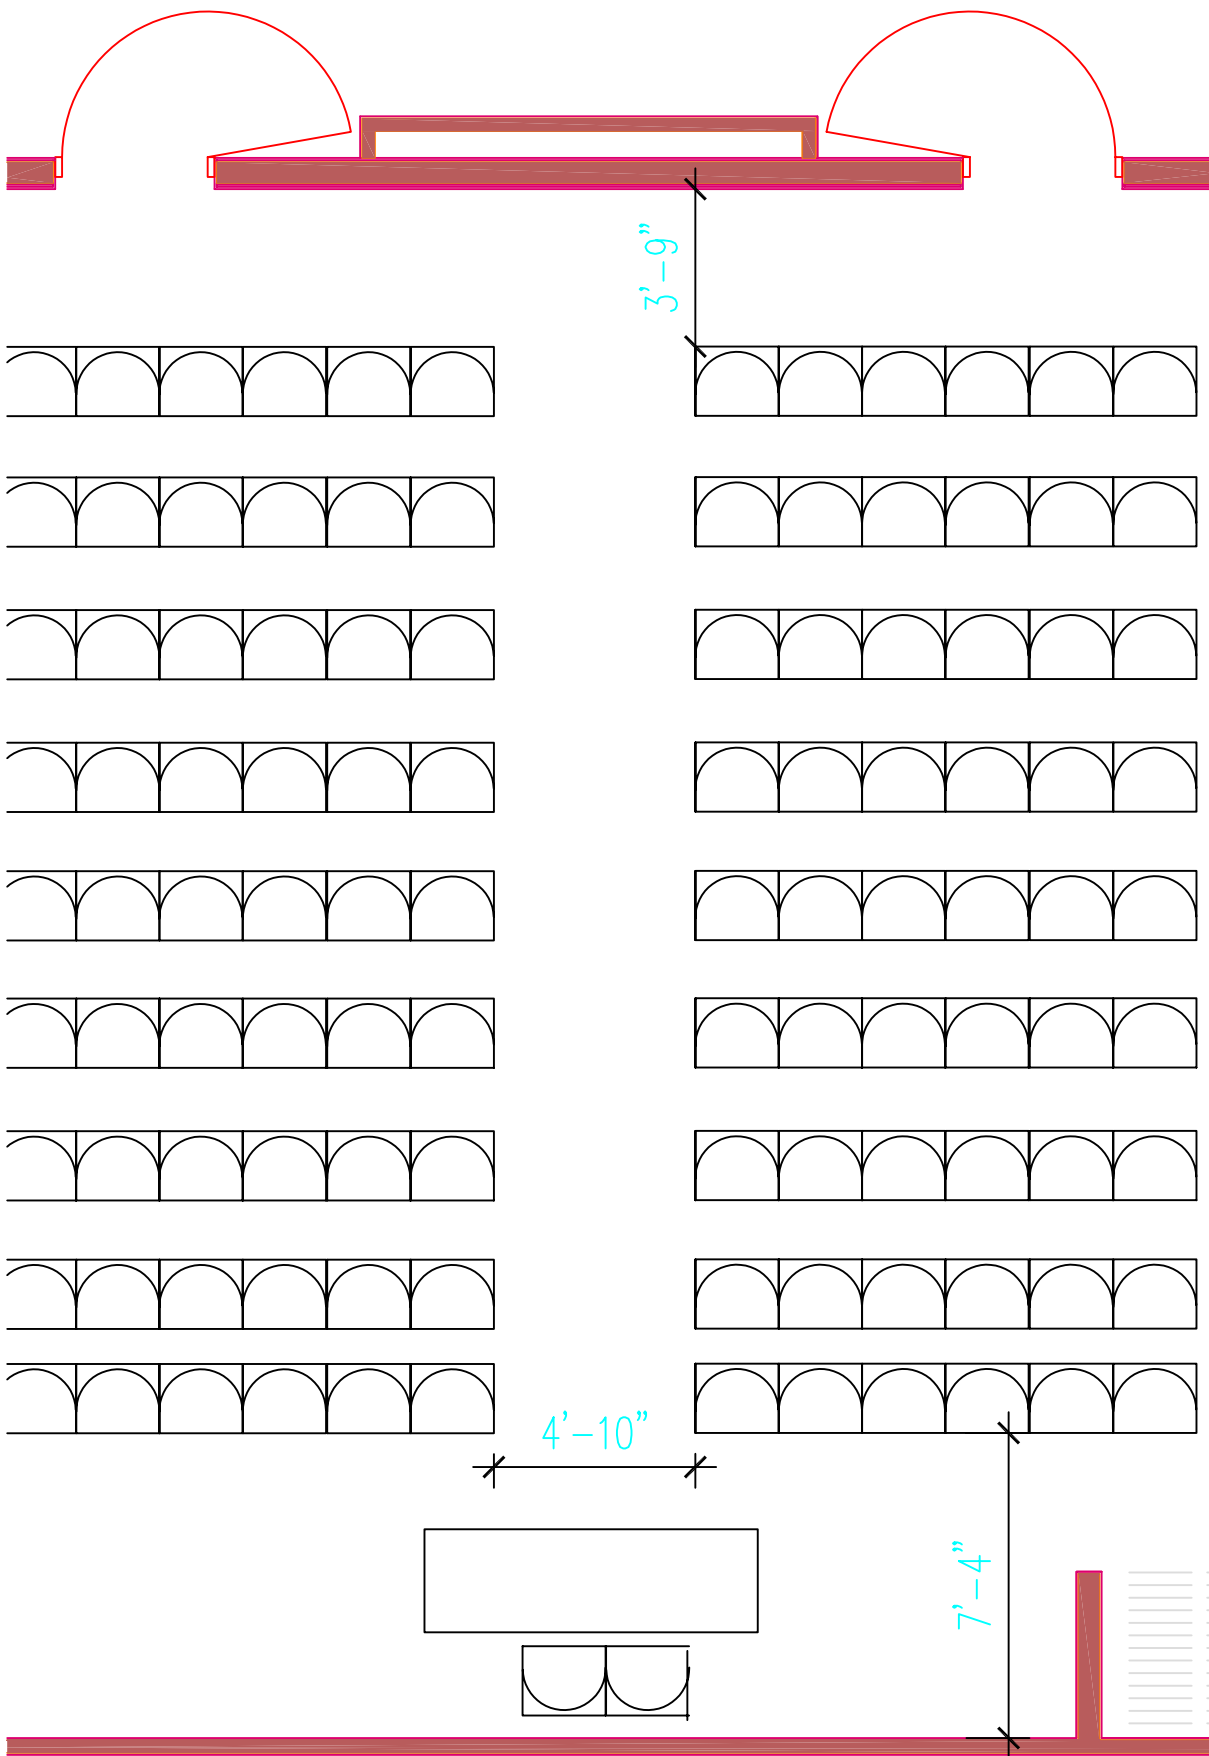

DEVOS PLACE

RIVER OVERLOOK B

EMPTY

RECEPTION CAPACITY: 128

DEVOS PLACE

RIVER OVERLOOK B

BANQUET CAPACITY: 60

DEVOS PLACE

RIVER OVERLOOK B

THEATER CAPACITY: 108

DEVOS PLACE RIVER OVERLOOK B CLASS RM CAPACITY: 72