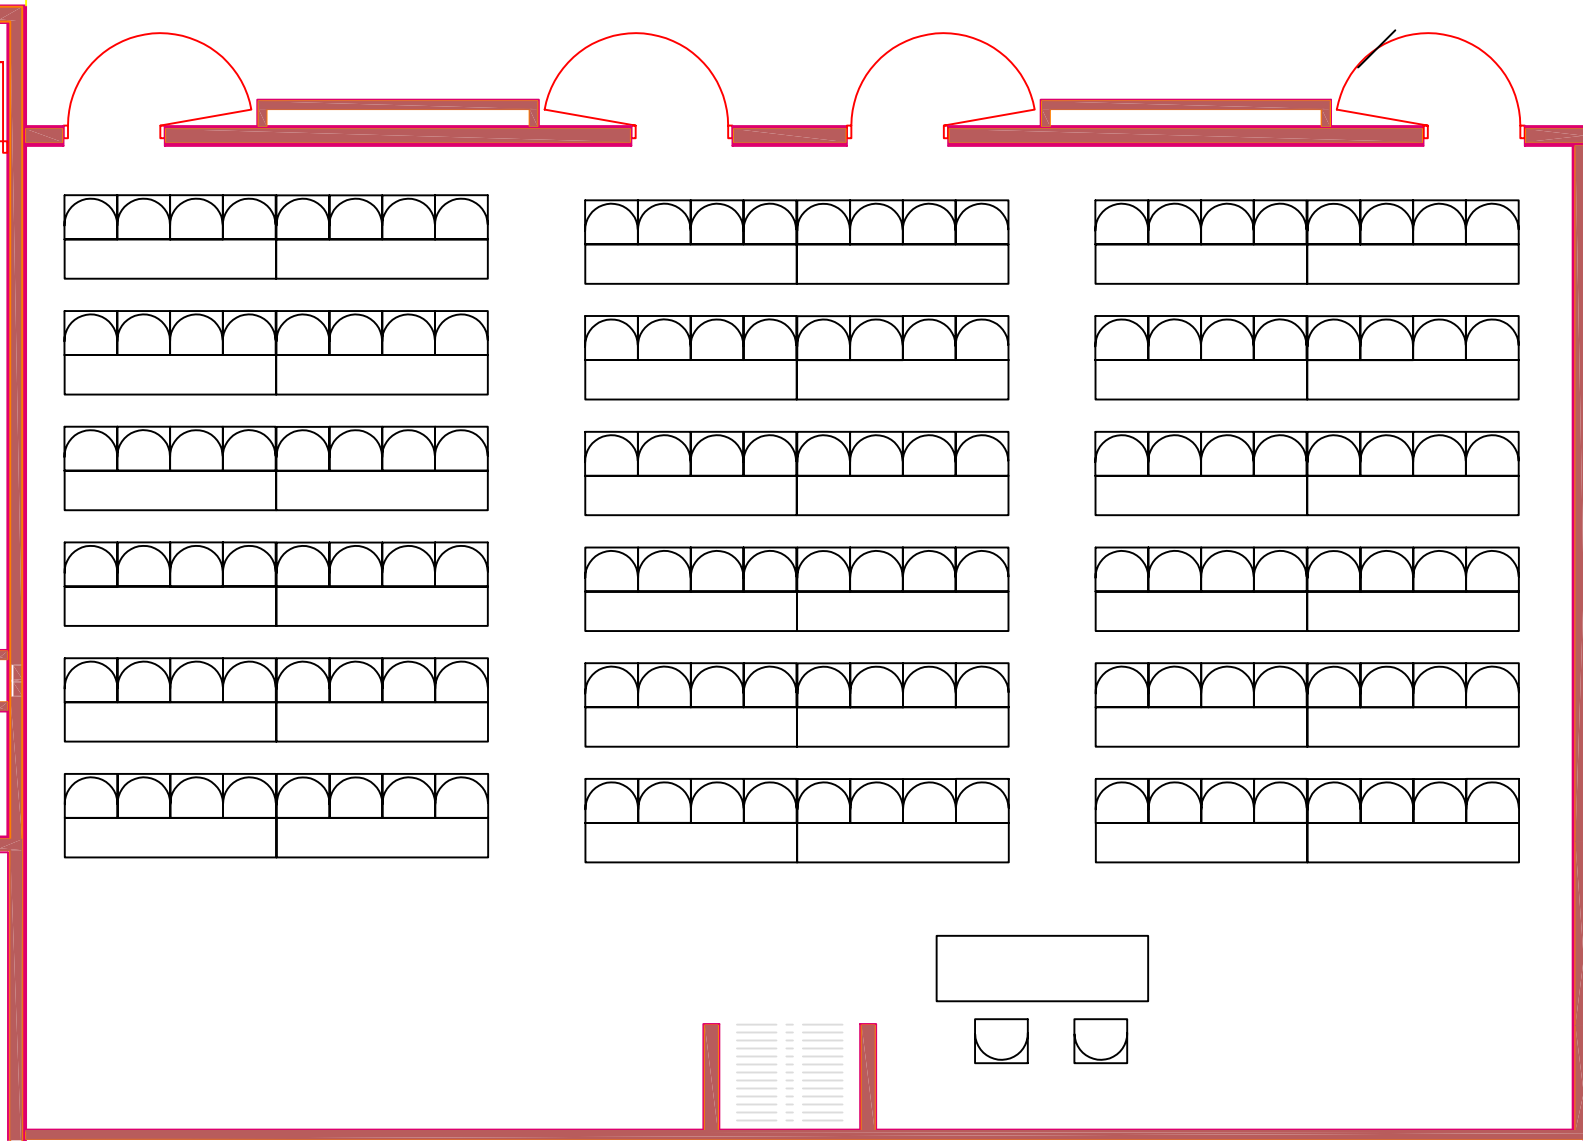

**DEVOS PLACE
RIVER OVERLOOK E-F
THEATER CAPACITY: 208**

**DEVOS PLACE
RIVER OVERLOOK E-F
CLASSROOM CAPACITY: 144**

**DEVOS PLACE
RIVER OVERLOOK E-F
BANQUET CAPACITY: 140**

**DEVOS PLACE
RIVER OVERLOOK E-F
EMPTY CAPACITY: 211**