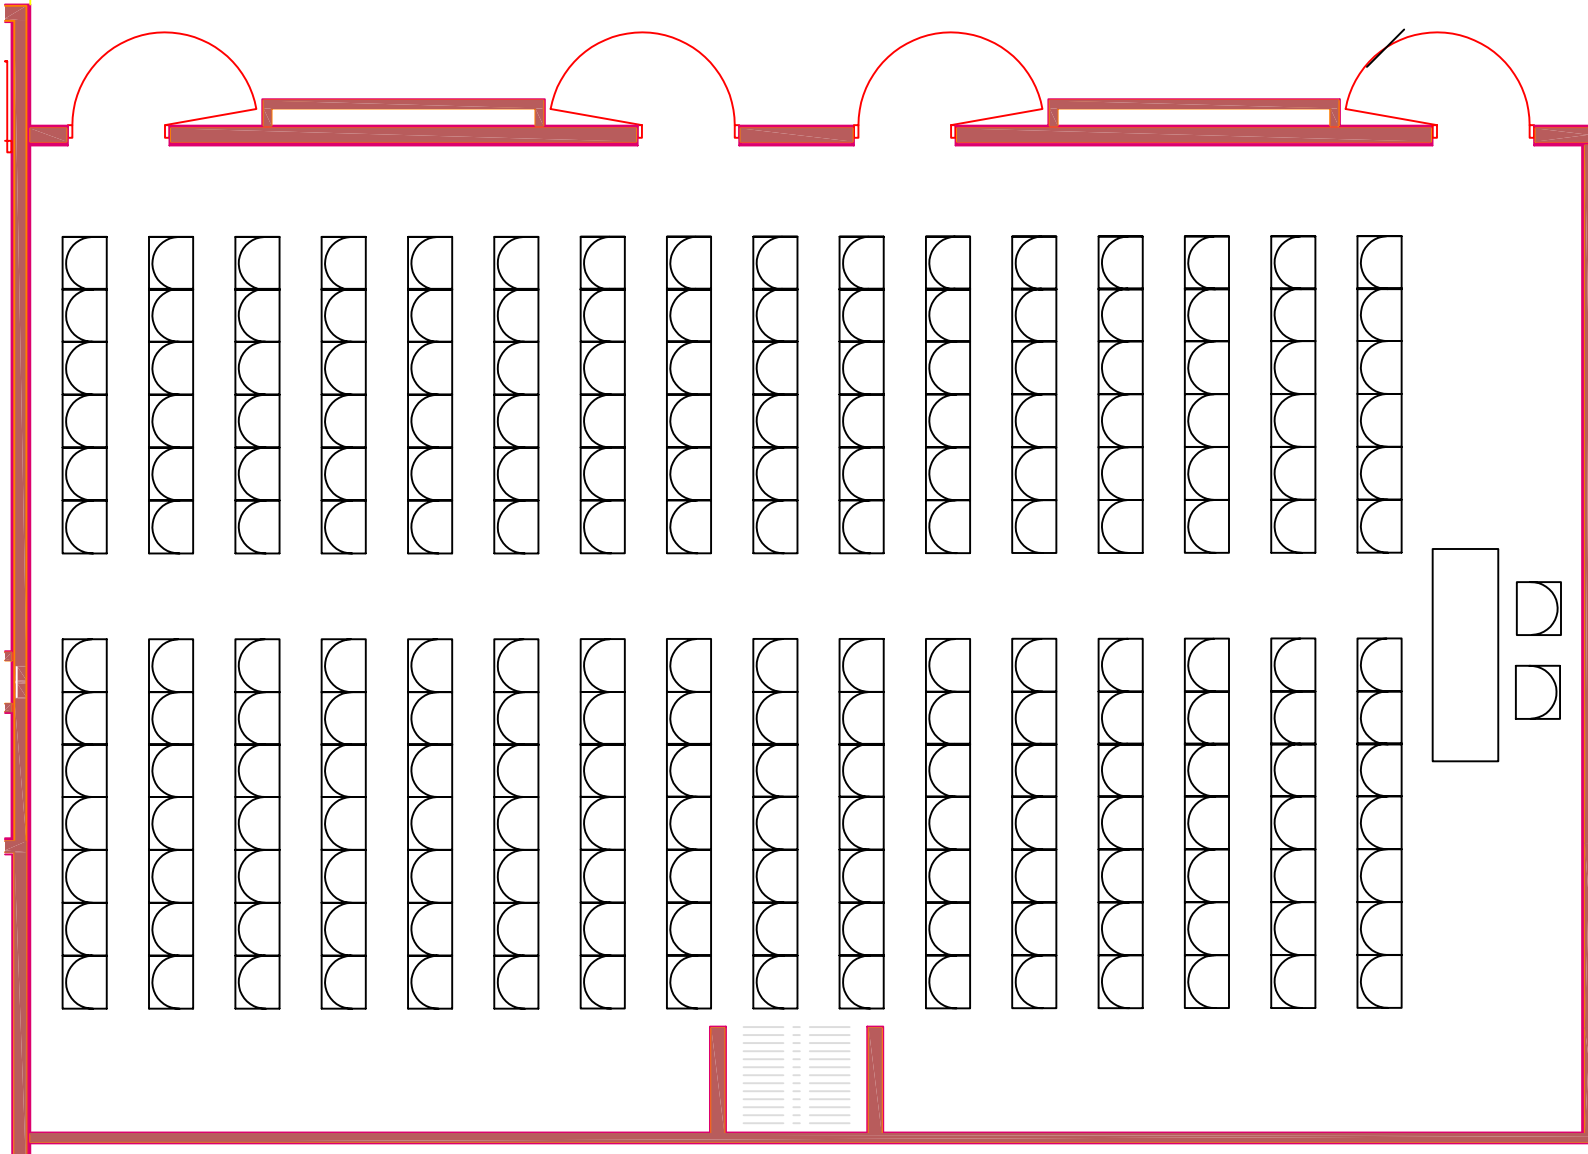

**DEVOS PLACE
RIVER OVERLOOK E-F
THEATER CAPACITY: 208**

**DEVOS PLACE
RIVER OVERLOOK E-F
CLASSROOM CAPACITY: 144**

**DEVOS PLACE
RIVER OVERLOOK E-F
BANQUET CAPACITY: 140**

**DEVOS PLACE
RIVER OVERLOOK E-F
EMPTY CAPACITY: 211**