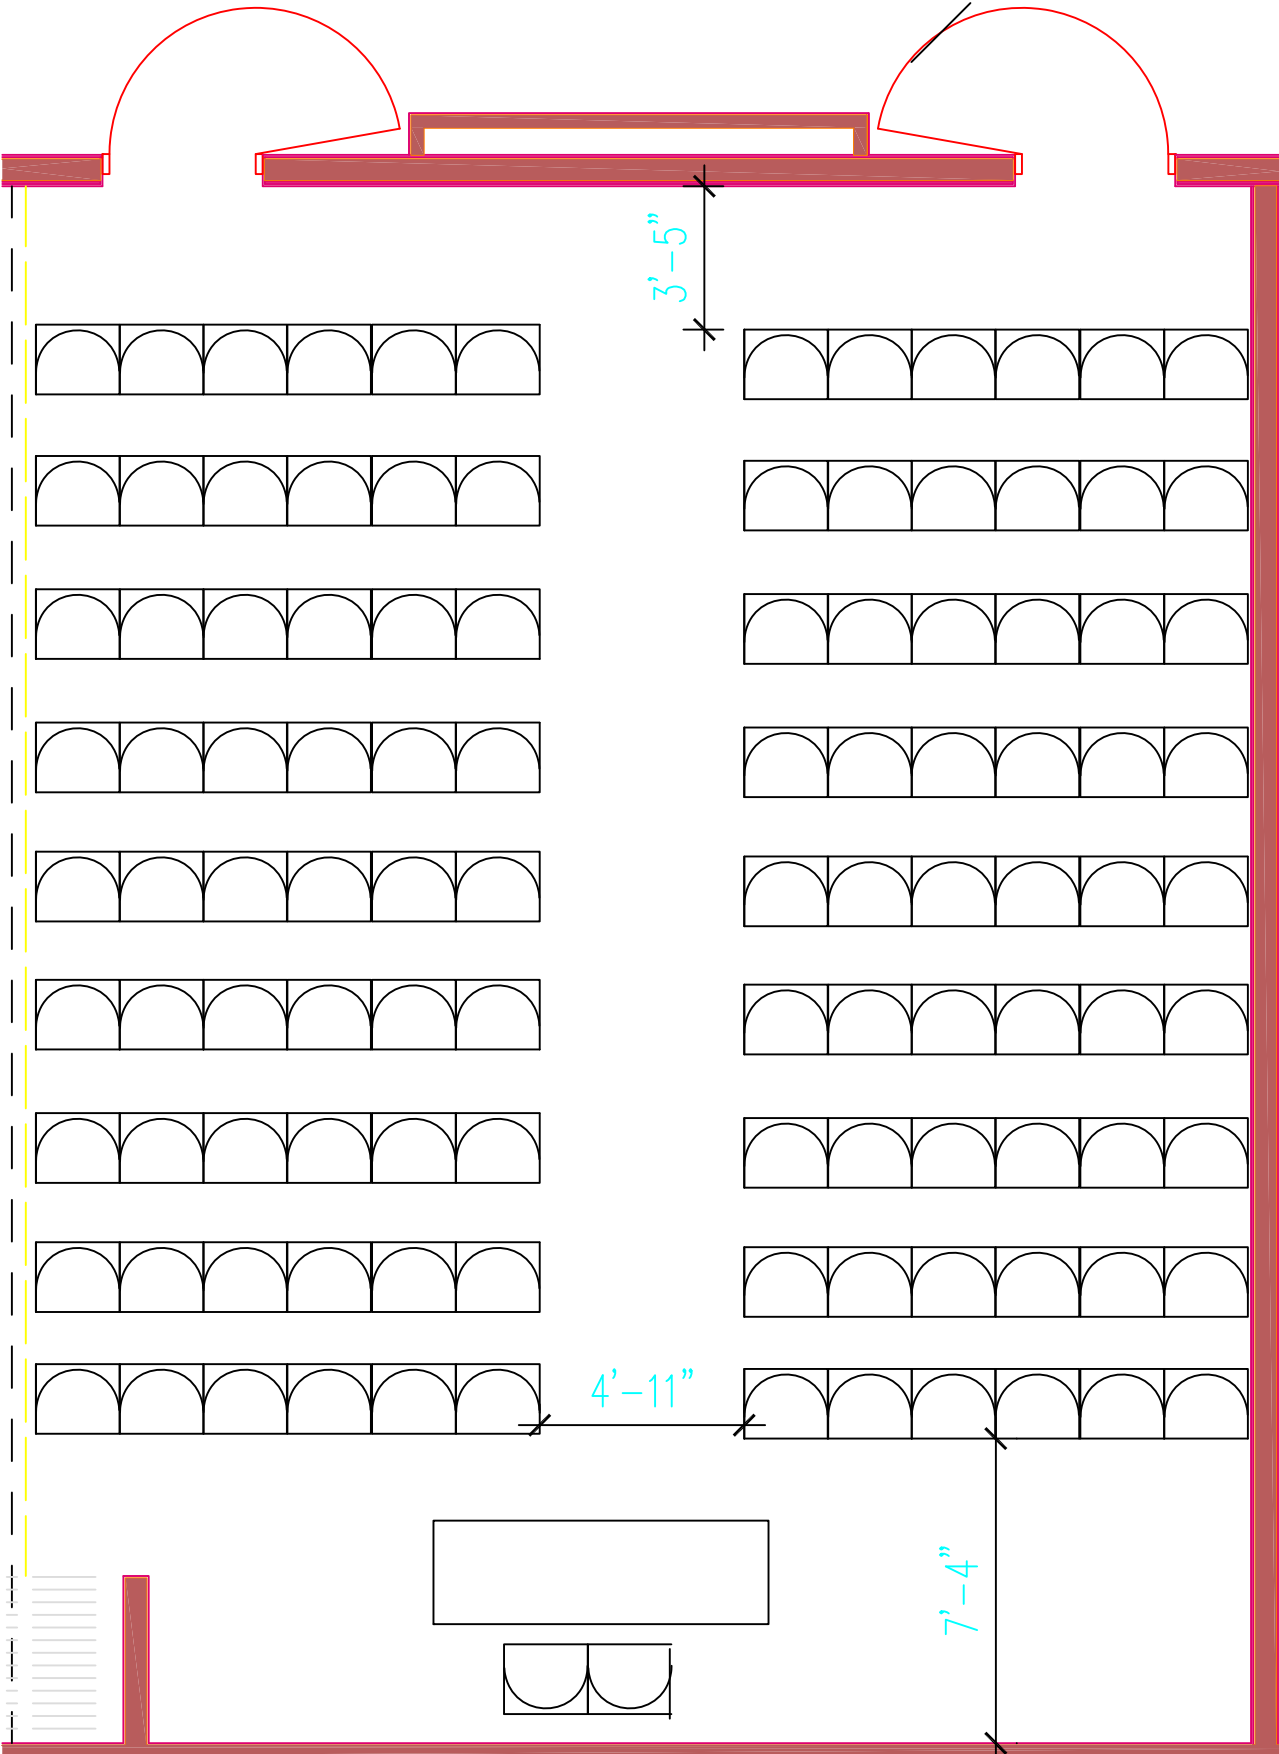

DEVOS PLACE RIVER OVERLOOK E 2 CLASS RM CAPACITY: 72

DEVOS PLACE RIVER OVERLOOK E THEATER CAPACITY: 108

DEVOS PLACE

RIVER OVERLOOK E

BANQUET CAPACITY: 60

**DEVOS PLACE
RIVER OVERLOOK E
EMPTY
RECEPTION CAPACITY: 128**