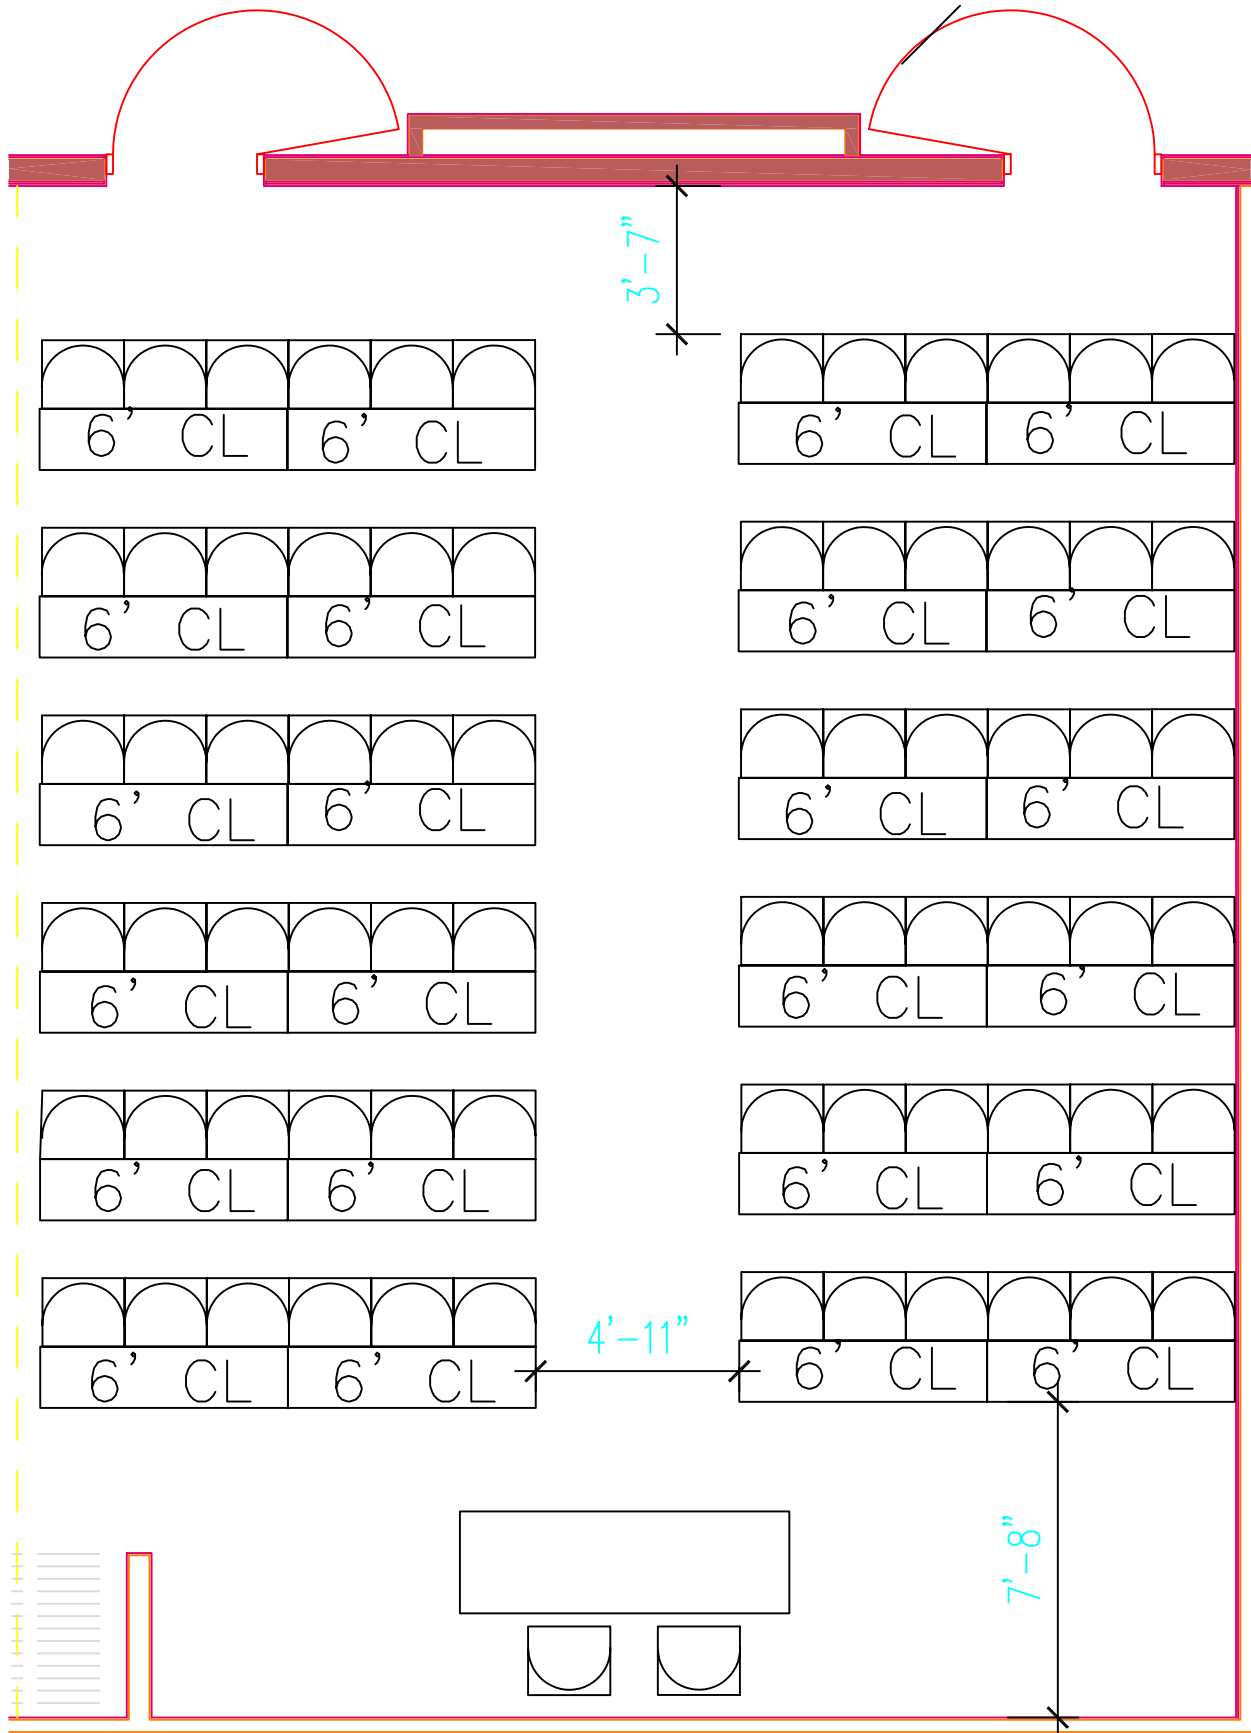

DEVOS PLACE RIVER OVERLOOK E 2 CLASS RM CAPACITY: 72

DEVOS PLACE RIVER OVERLOOK E THEATER CAPACITY: 108

DEVOS PLACE

RIVER OVERLOOK E

BANQUET CAPACITY: 60

**DEVOS PLACE
RIVER OVERLOOK E
EMPTY
RECEPTION CAPACITY: 128**