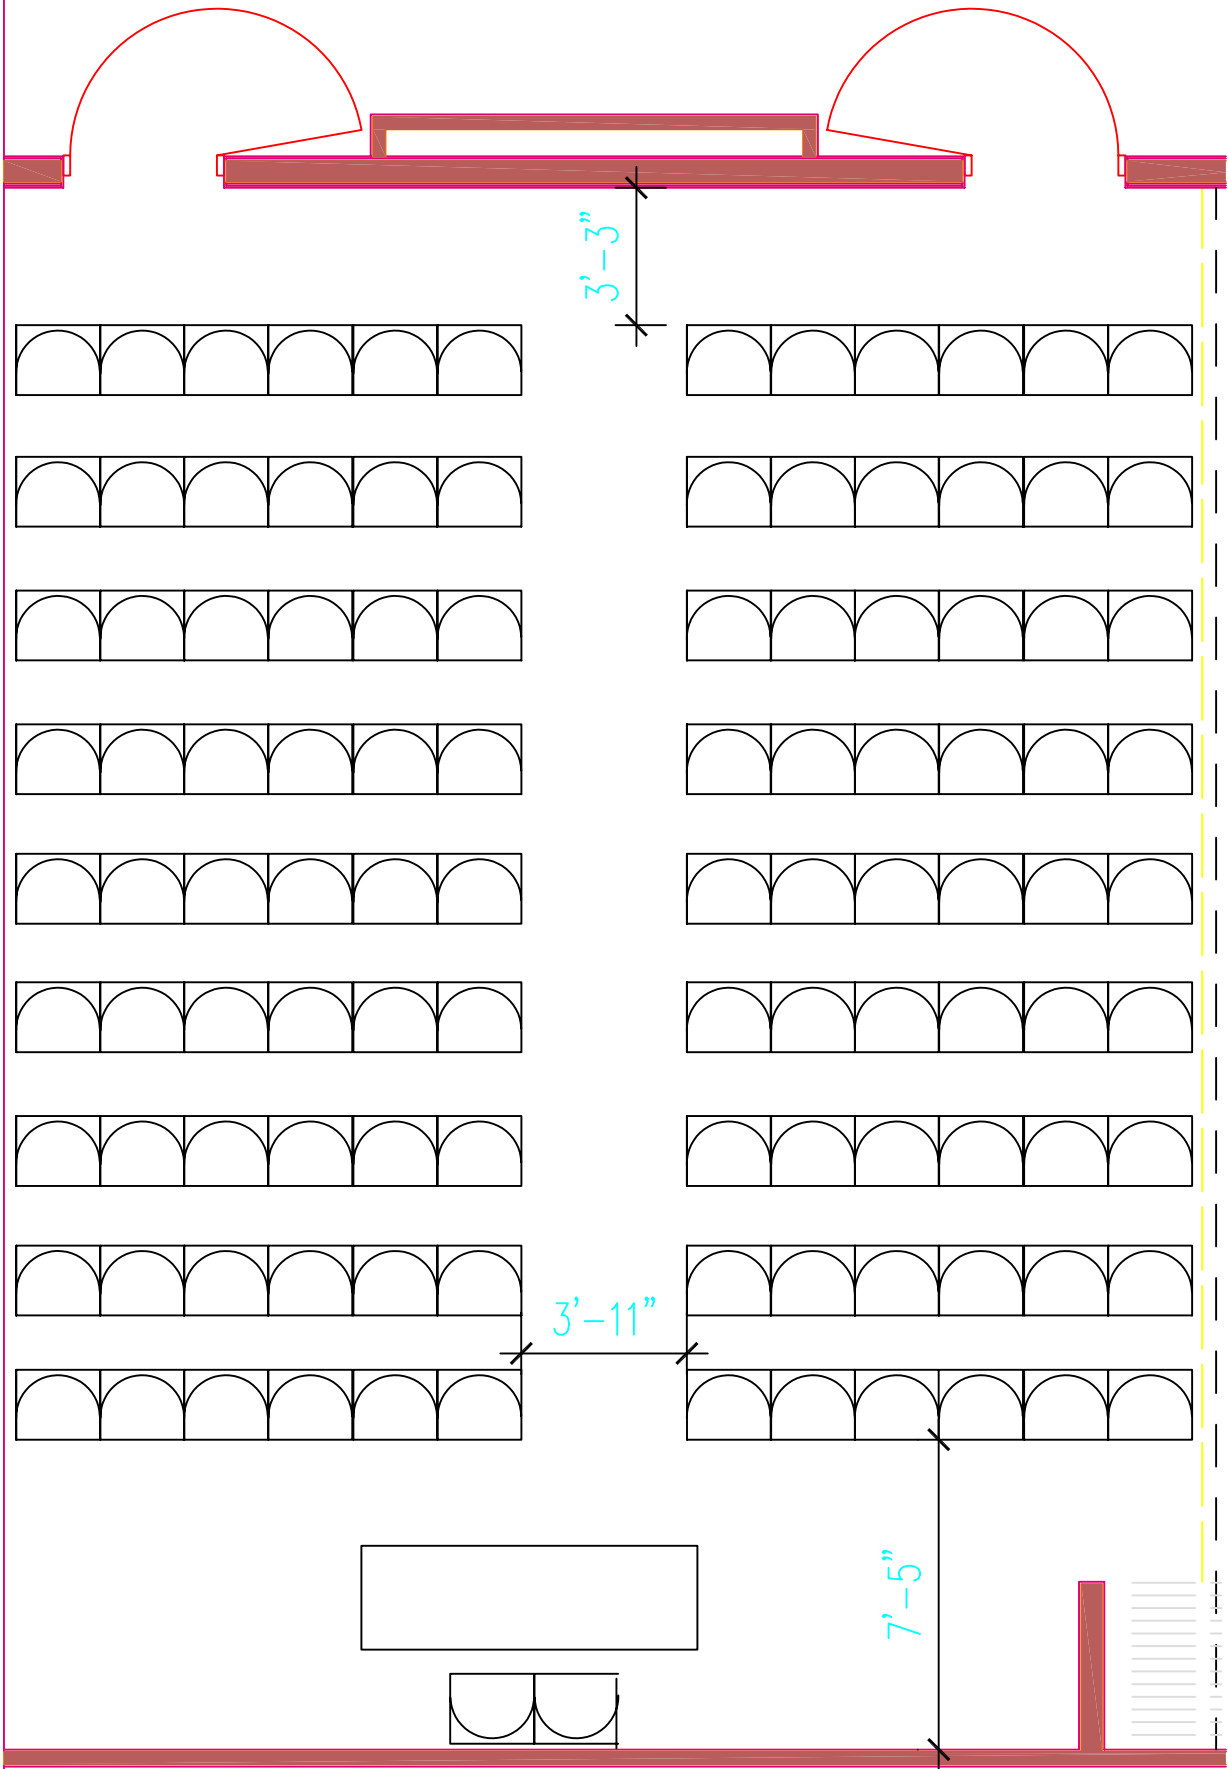

## CLASS RM CAPACITY: 72

# THEATER CAPACITY: 108