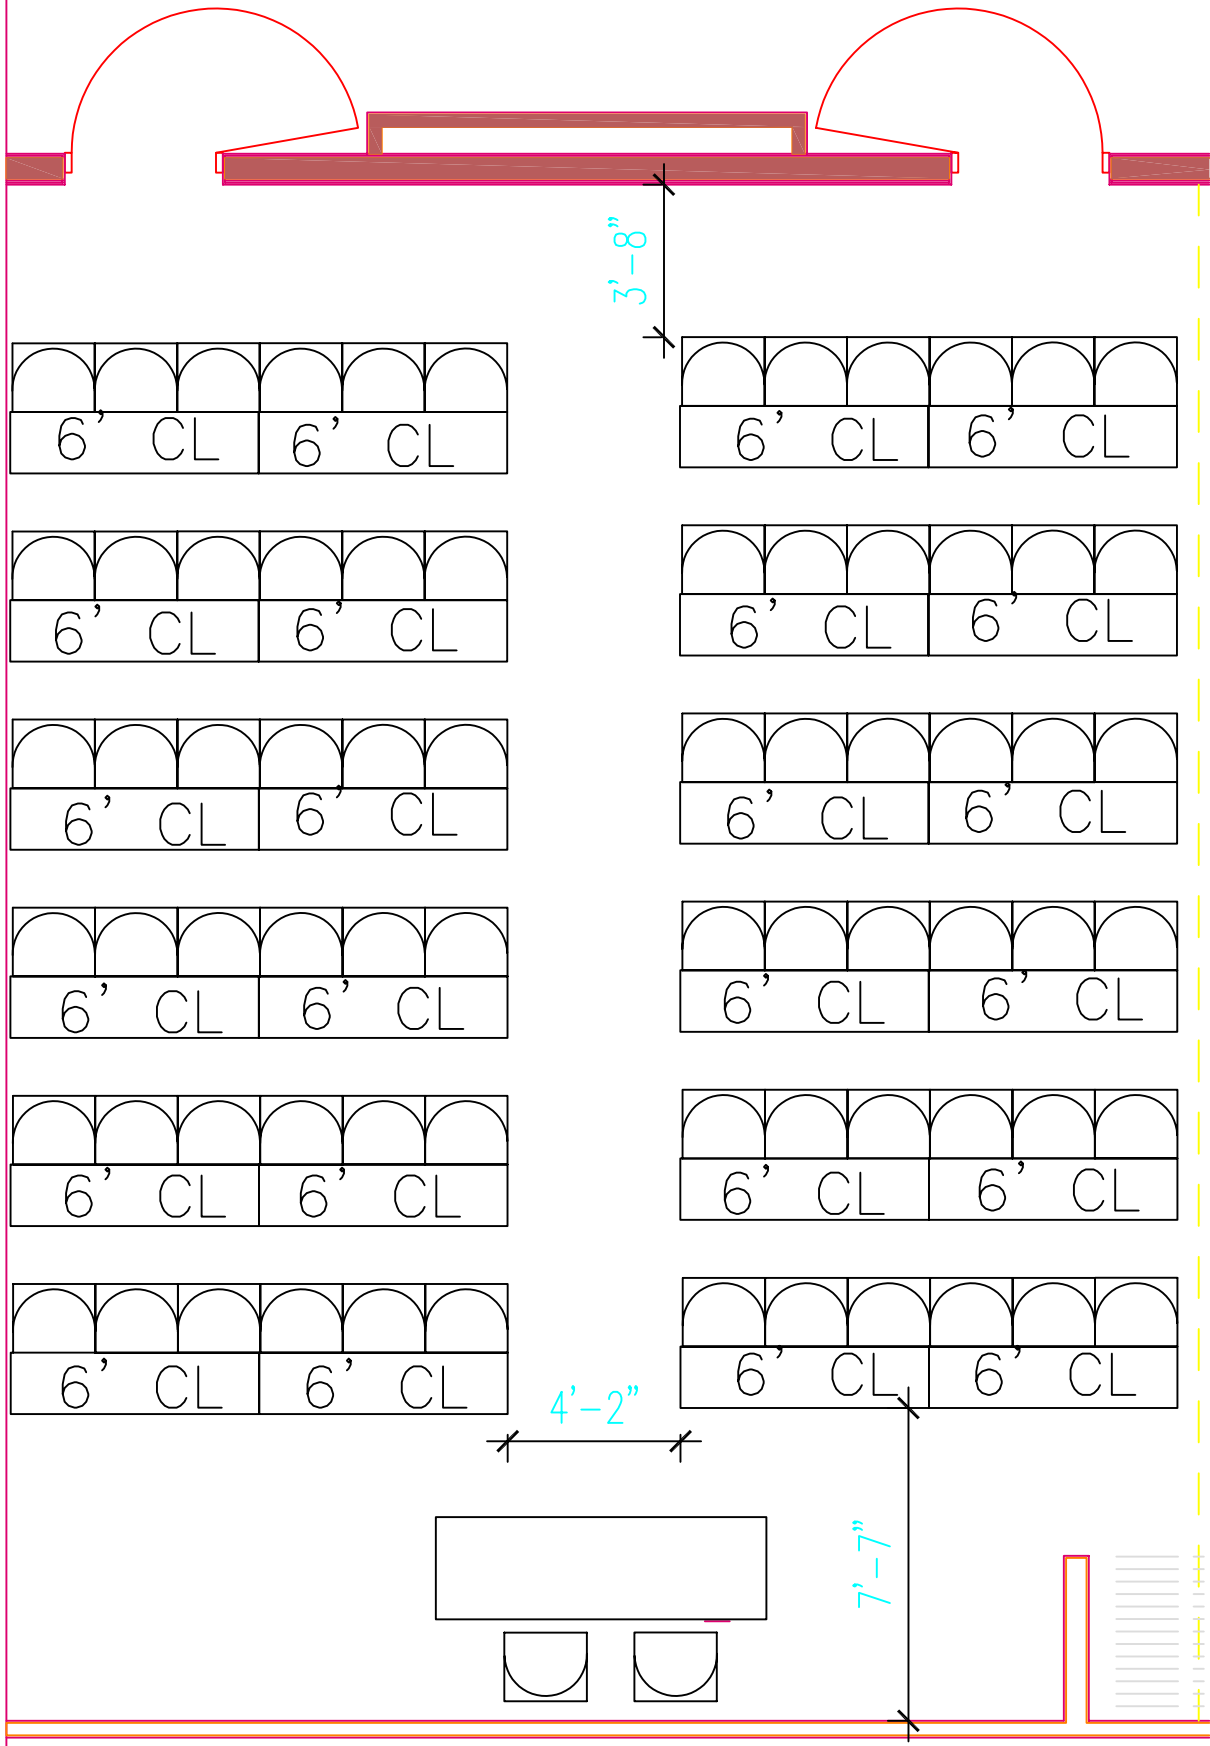

## CLASS RM CAPACITY: 72

# THEATER CAPACITY: 108

### BANQUET CAPACITY: 60

**DEVOS PLACE  
RIVER OVERLOOK F  
EMPTY  
RECEPTION CAPACITY: 128**