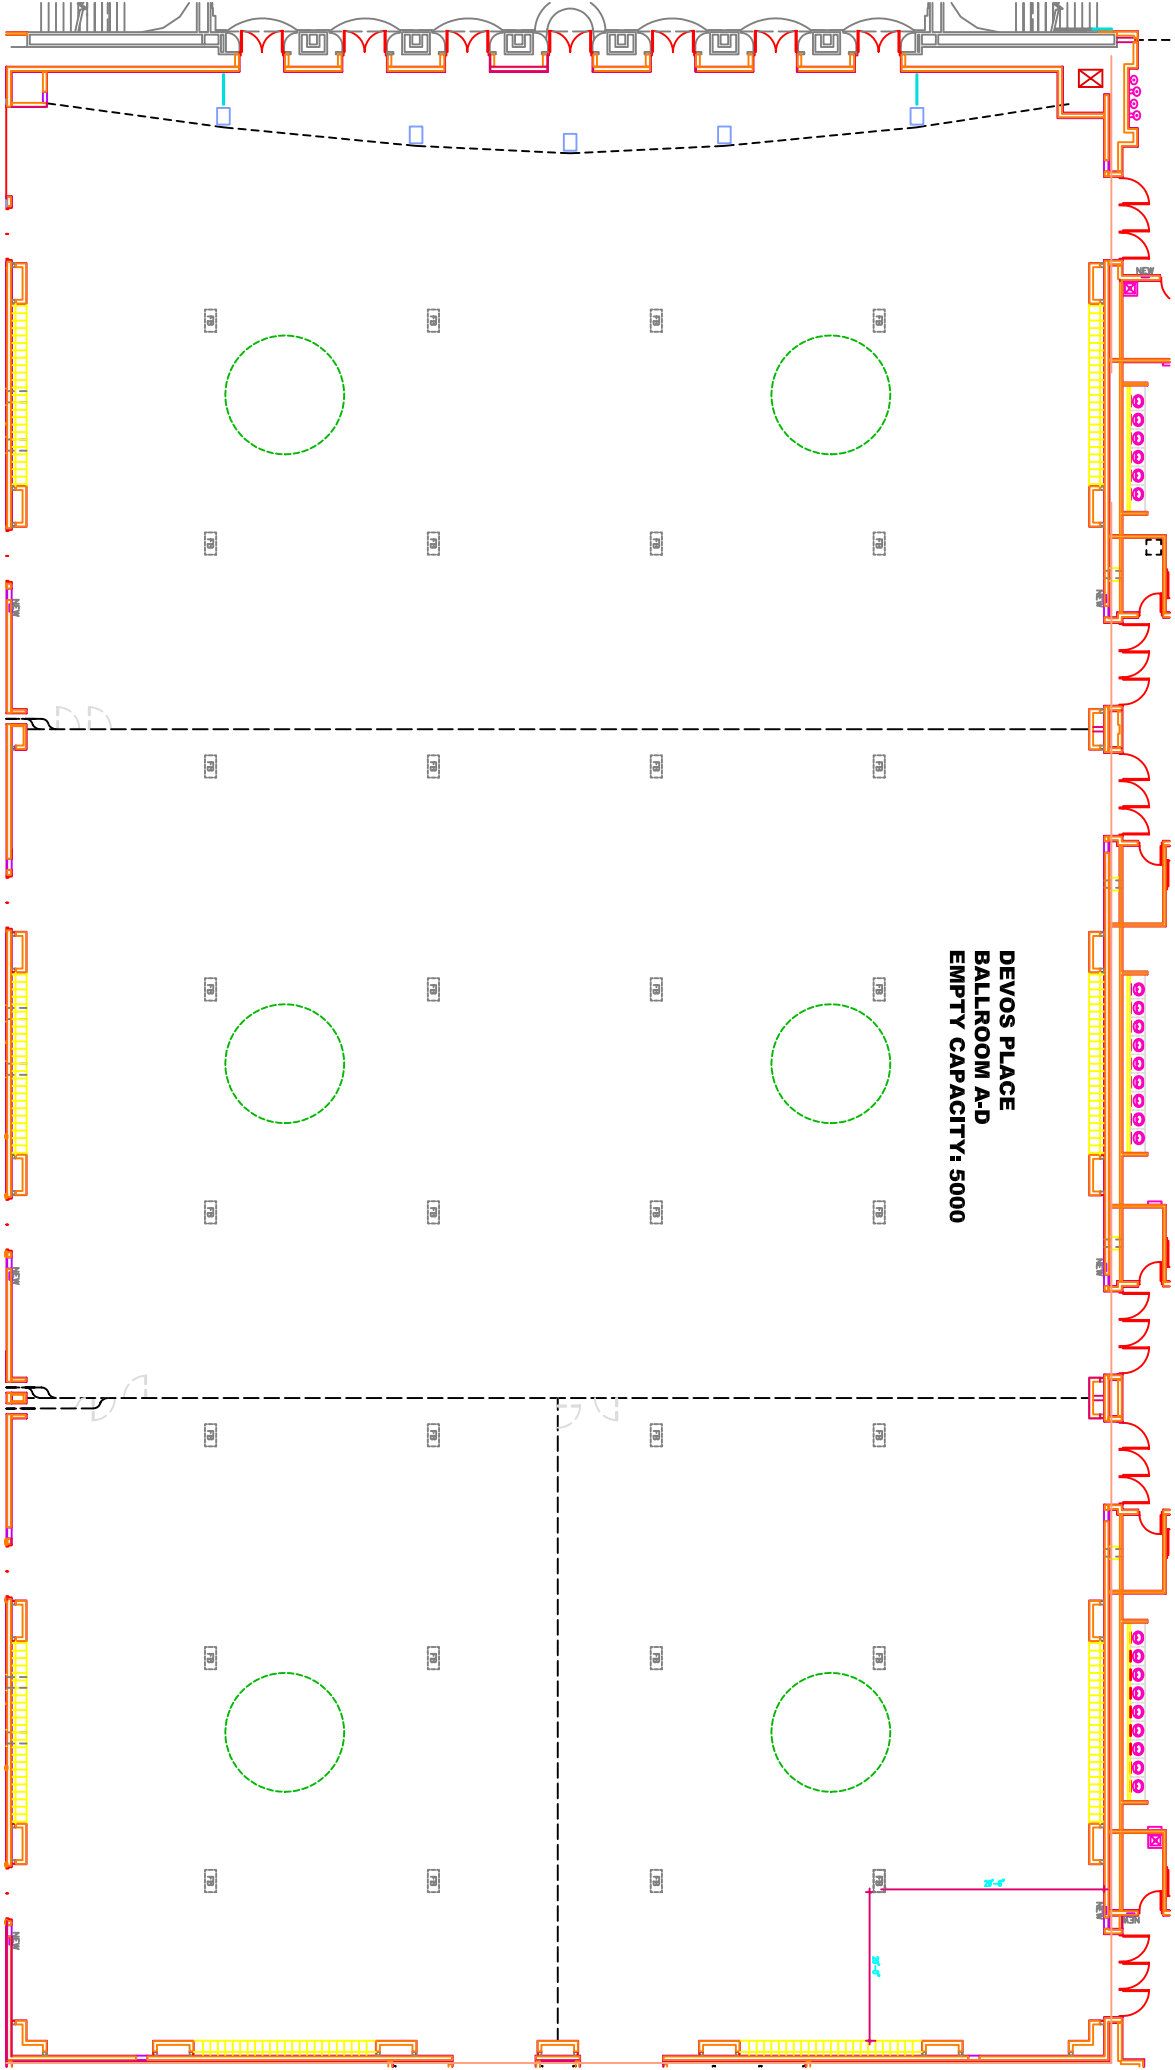

**DEVOS PLACE
BALLROOM A-D
EMPTY CAPACITY: 5000**