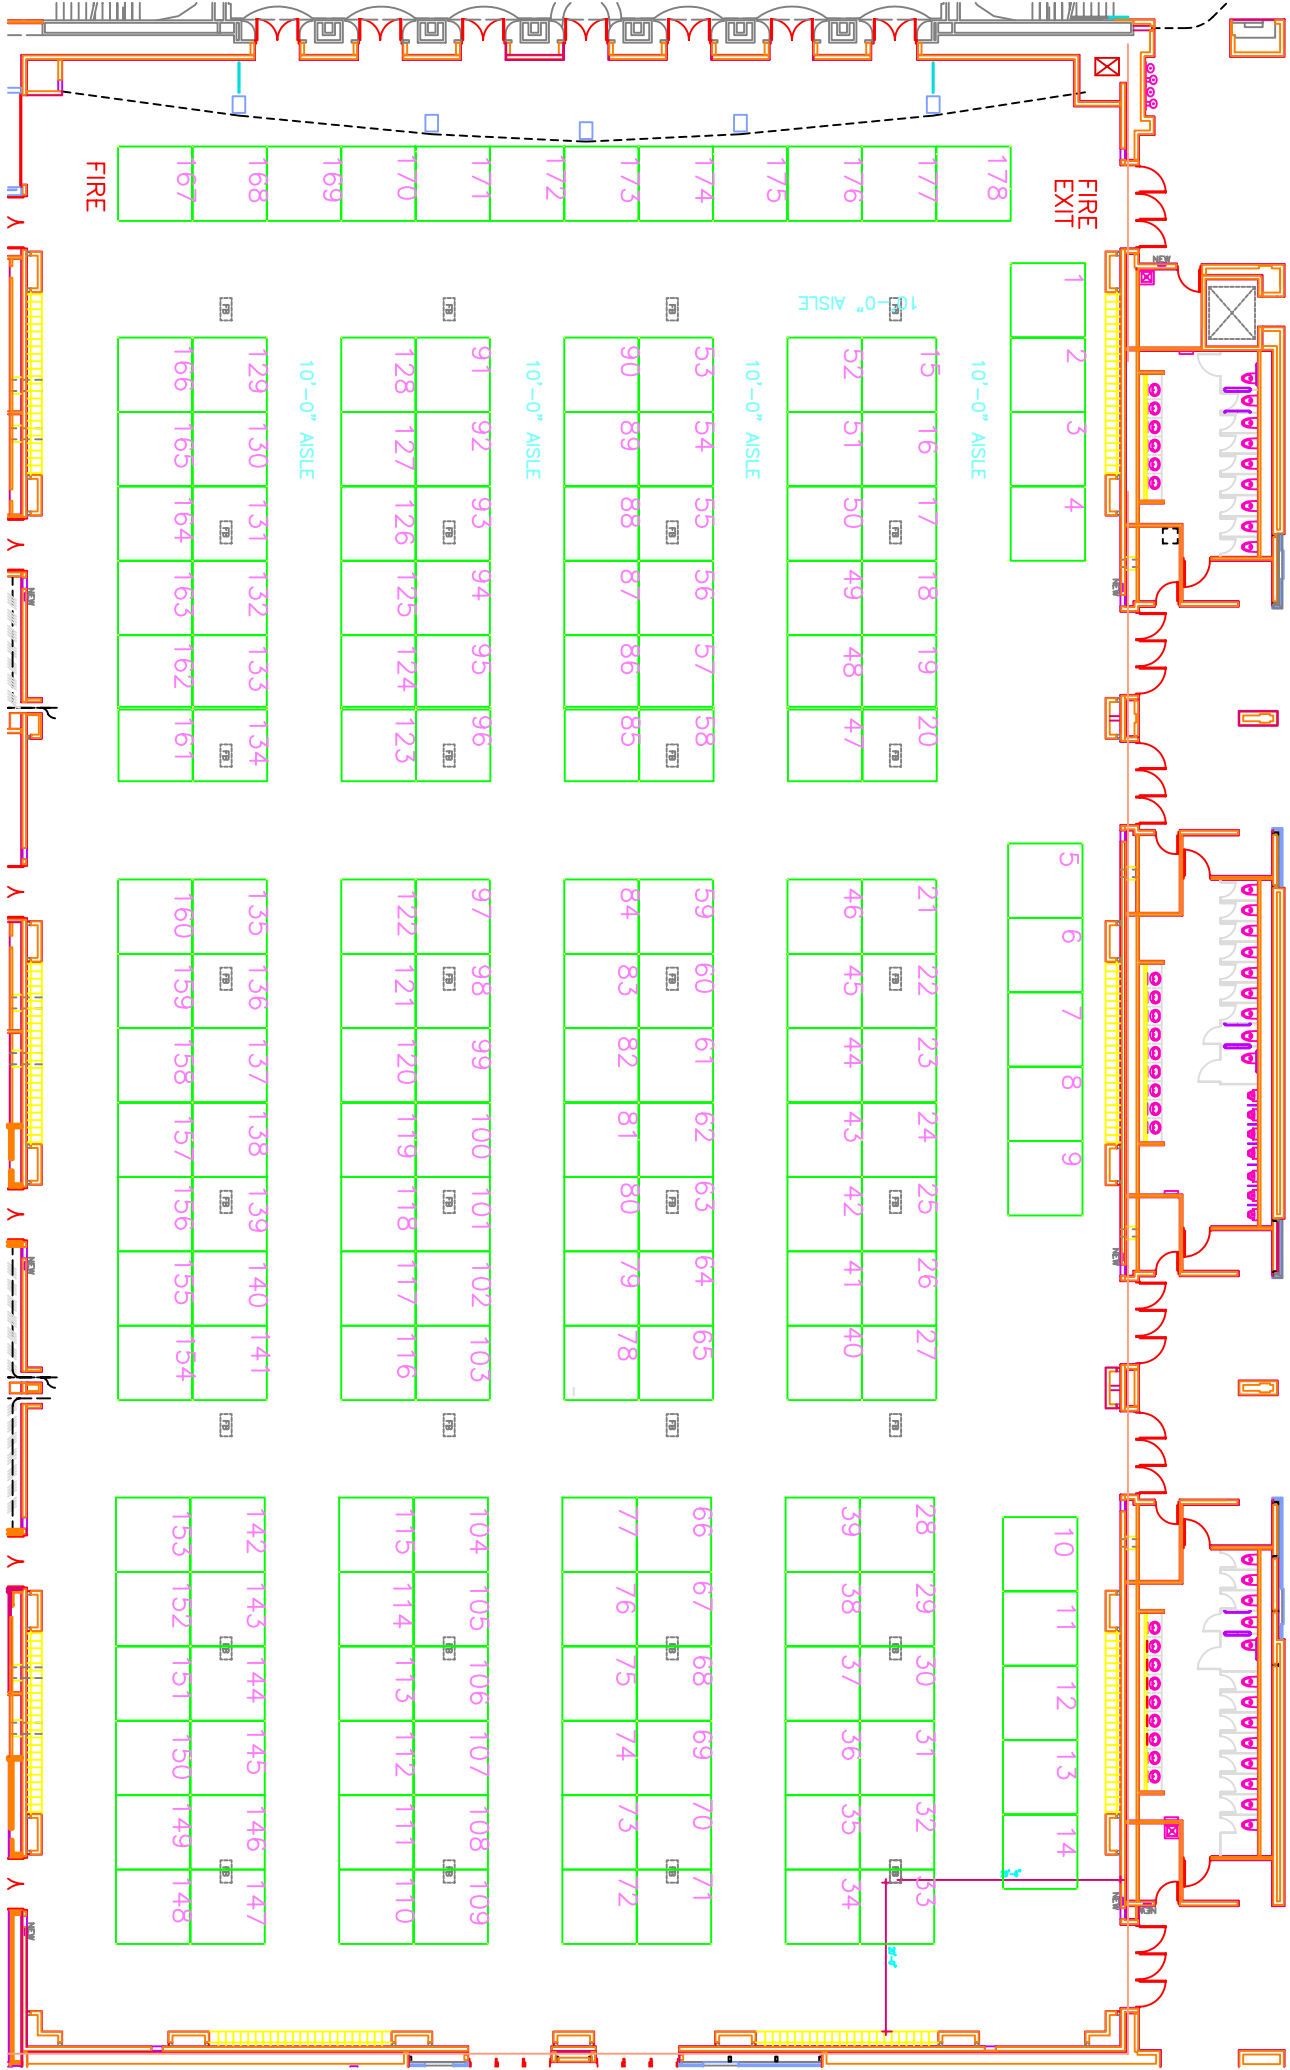

DEVOS PLACE
BALLROOM A-D
THEATER CAPACITY: 4000

24' x 32'
Stage

24' x 32'
Stage

**DEVOS PLACE
BALLROOM A-D
CLASSROOM CAPACITY 2016**

*Please note: Devos Place has a limited quantity of classroom tables; rentals would be needed for a max capacity ballroom set.

**DEVOS PLACE
BALLROOM A-D
BANQUET CAPACITY: 2500**

16'x24'
Stage

**DEVOS PLACE
BALLROOM A-D
10x10 BOOTH CAPACITY: 180**

FIRE
EXIT

FIRE

10'-0" AISLE

10'-0" AISLE

10'-0" AISLE

10'-0" AISLE

1	2	3	4
---	---	---	---

15	16	17	18	19	20
52	51	50	49	48	47

53	54	55	56	57	58
90	89	88	87	86	85

91	92	93	94	95	96
128	127	126	125	124	123

129	130	131	132	133	134
166	165	164	163	162	161

5	6	7	8	9
---	---	---	---	---

21	22	23	24	25	26	27
46	45	44	43	42	41	40

59	60	61	62	63	64	65
84	83	82	81	80	79	78

97	98	99	100	101	102	103
122	121	120	119	118	117	116

135	136	137	138	139	140	141
160	159	158	157	156	155	154

10	11	12	13	14
----	----	----	----	----