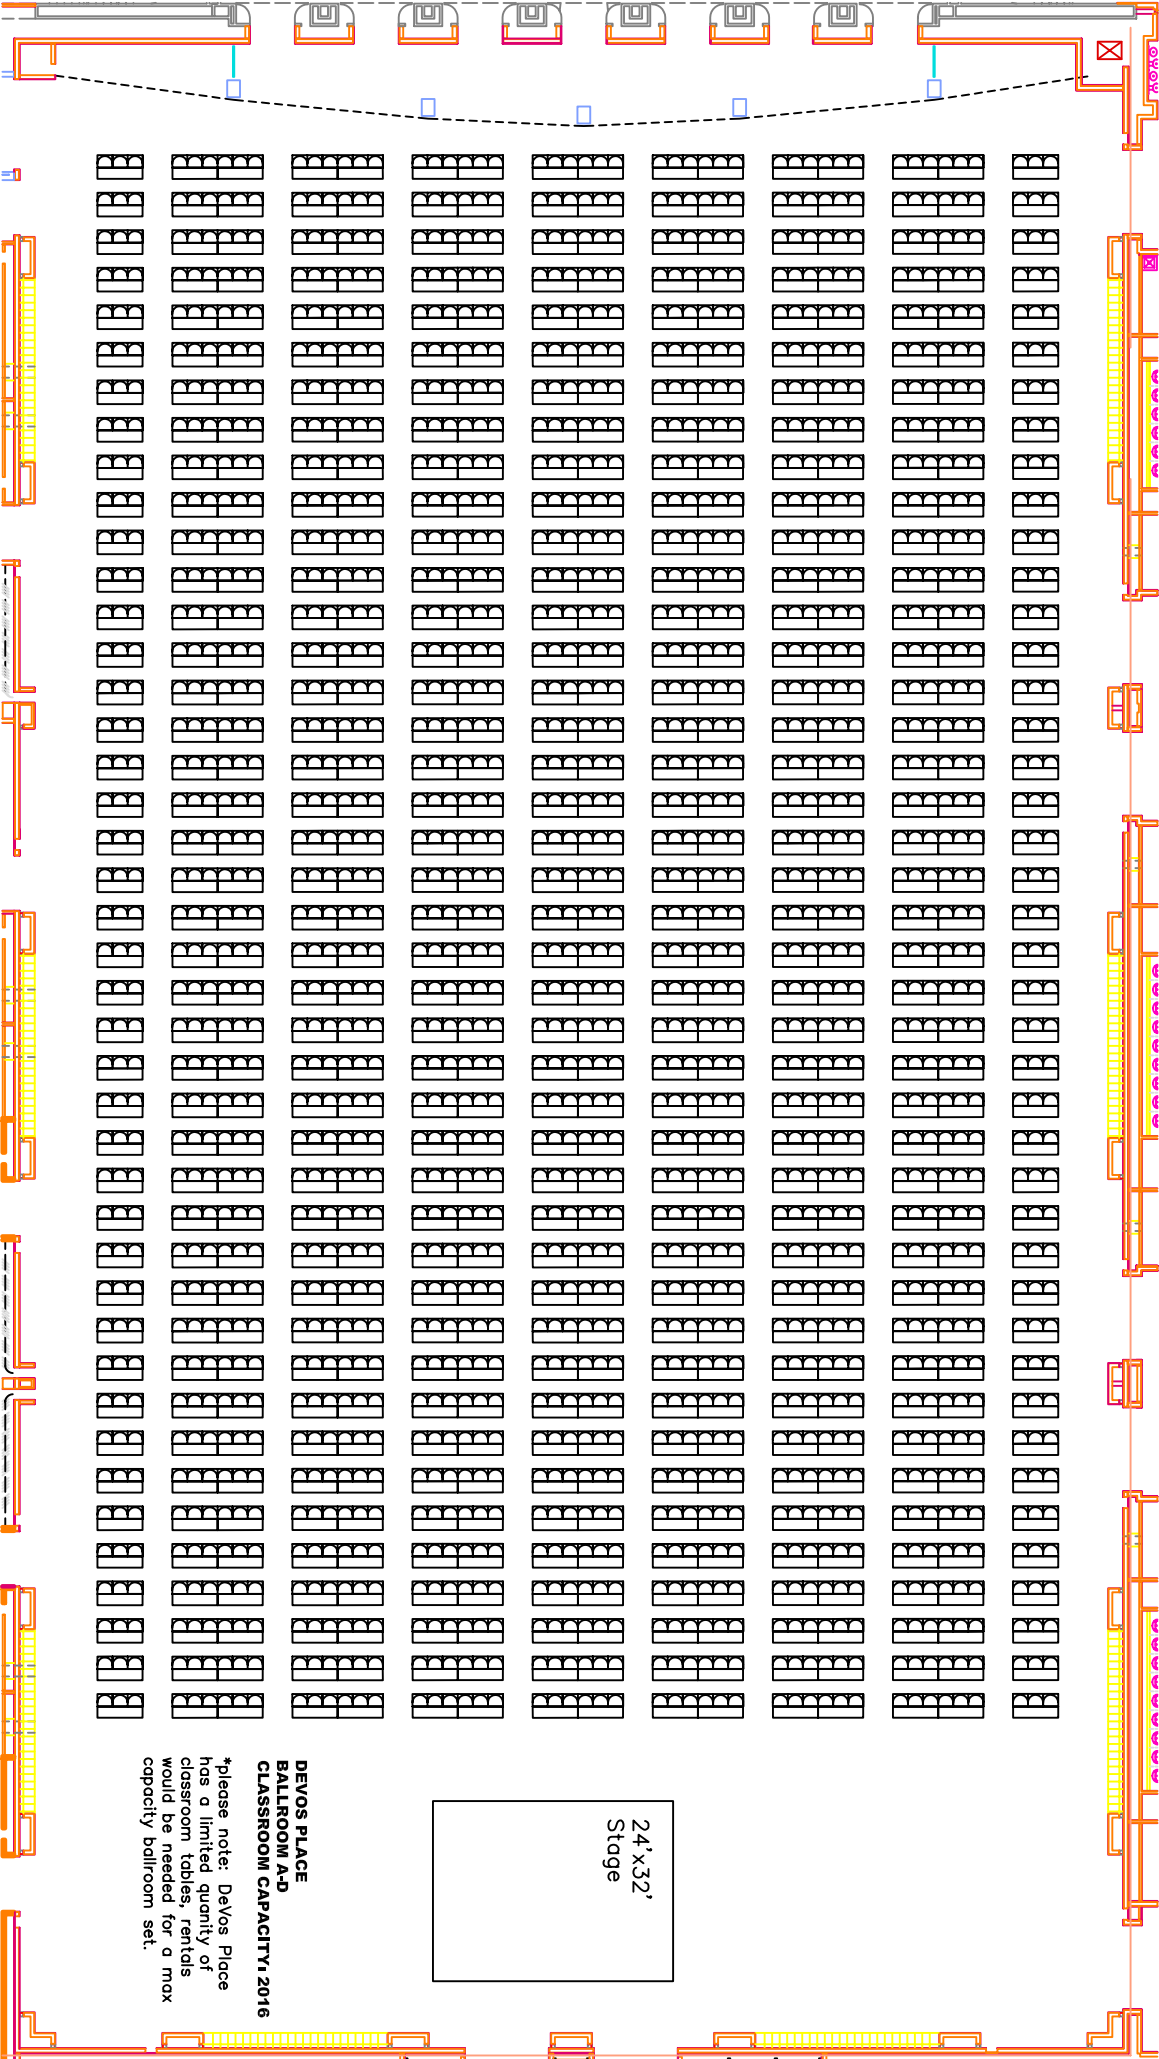

DEVOS PLACE
BALLROOM A-D
THEATER CAPACITY: 4000

24' x 32'
Stage

24' x 32'
Stage

**DEVOS PLACE
BALLROOM A-D
CLASSROOM CAPACITY 2016**

*Please note: Devos Place has a limited quantity of classroom tables; rentals would be needed for a max capacity ballroom set.

**DEVOS PLACE
BALLROOM A-D
BANQUET CAPACITY: 2500**

16'x24'
Stage

**DEVOS PLACE
BALLROOM A-D
10x10 BOOTH CAPACITY: 180**

FIRE
EXIT

FIRE

10'-0" AISLE

10'-0" AISLE

10'-0" AISLE

10'-0" AISLE

1	2	3	4
---	---	---	---

15	16	17	18	19	20
52	51	50	49	48	47

53	54	55	56	57	58
90	89	88	87	86	85

91	92	93	94	95	96
128	127	126	125	124	123

129	130	131	132	133	134
166	165	164	163	162	161

5	6	7	8	9
---	---	---	---	---

28	29	30	31	32	33	34
39	38	37	36	35	34	

66	67	68	69	70	71
77	76	75	74	73	72

104	105	106	107	108	109
115	114	113	112	111	110

142	143	144	145	146	147
153	152	151	150	149	148

**DEVOS PLACE
BALLROOM A-D
EMPTY CAPACITY: 5000**