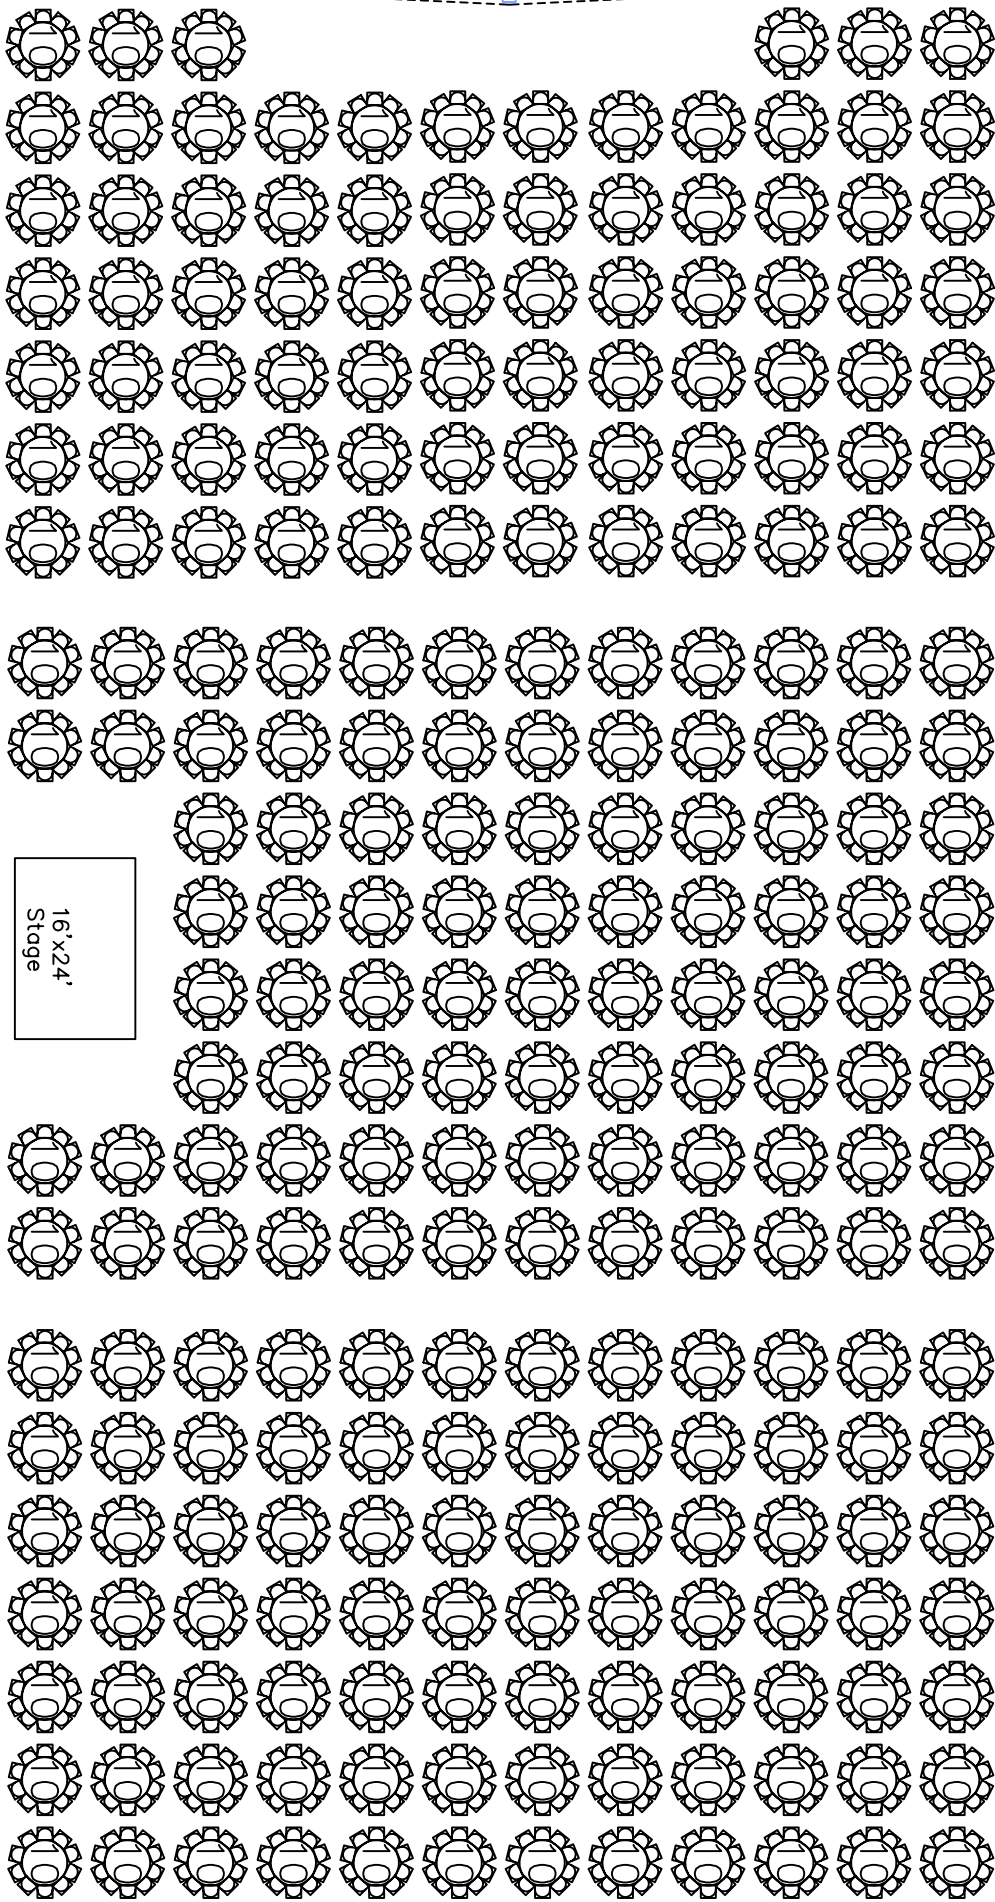

DEVOS PLACE
BALLROOM A-D
THEATER CAPACITY: 4000

24' x 32'
Stage

24' x 32'
Stage

**DEVOS PLACE
BALLROOM A-D
CLASSROOM CAPACITY 2016**

*Please note: Devos Place has a limited quantity of classroom tables; rentals would be needed for a max capacity ballroom set.

**DEVOS PLACE
BALLROOM A-D
BANQUET CAPACITY: 2500**

16'x24'
Stage

**DEVOS PLACE
BALLROOM A-D
10x10 BOOTH CAPACITY: 180**

FIRE
EXIT

FIRE

10'-0" AISLE

10'-0" AISLE

10'-0" AISLE

10'-0" AISLE

1	2	3	4
---	---	---	---

15	16	17	18	19	20
52	51	50	49	48	47

53	54	55	56	57	58
90	89	88	87	86	85

91	92	93	94	95	96
128	127	126	125	124	123

129	130	131	132	133	134
166	165	164	163	162	161

5	6	7	8	9
---	---	---	---	---

21	22	23	24	25	26	27
46	45	44	43	42	41	40

59	60	61	62	63	64	65
84	83	82	81	80	79	78

97	98	99	100	101	102	103
122	121	120	119	118	117	116

135	136	137	138	139	140	141
160	159	158	157	156	155	154

10	11	12	13	14
----	----	----	----	----