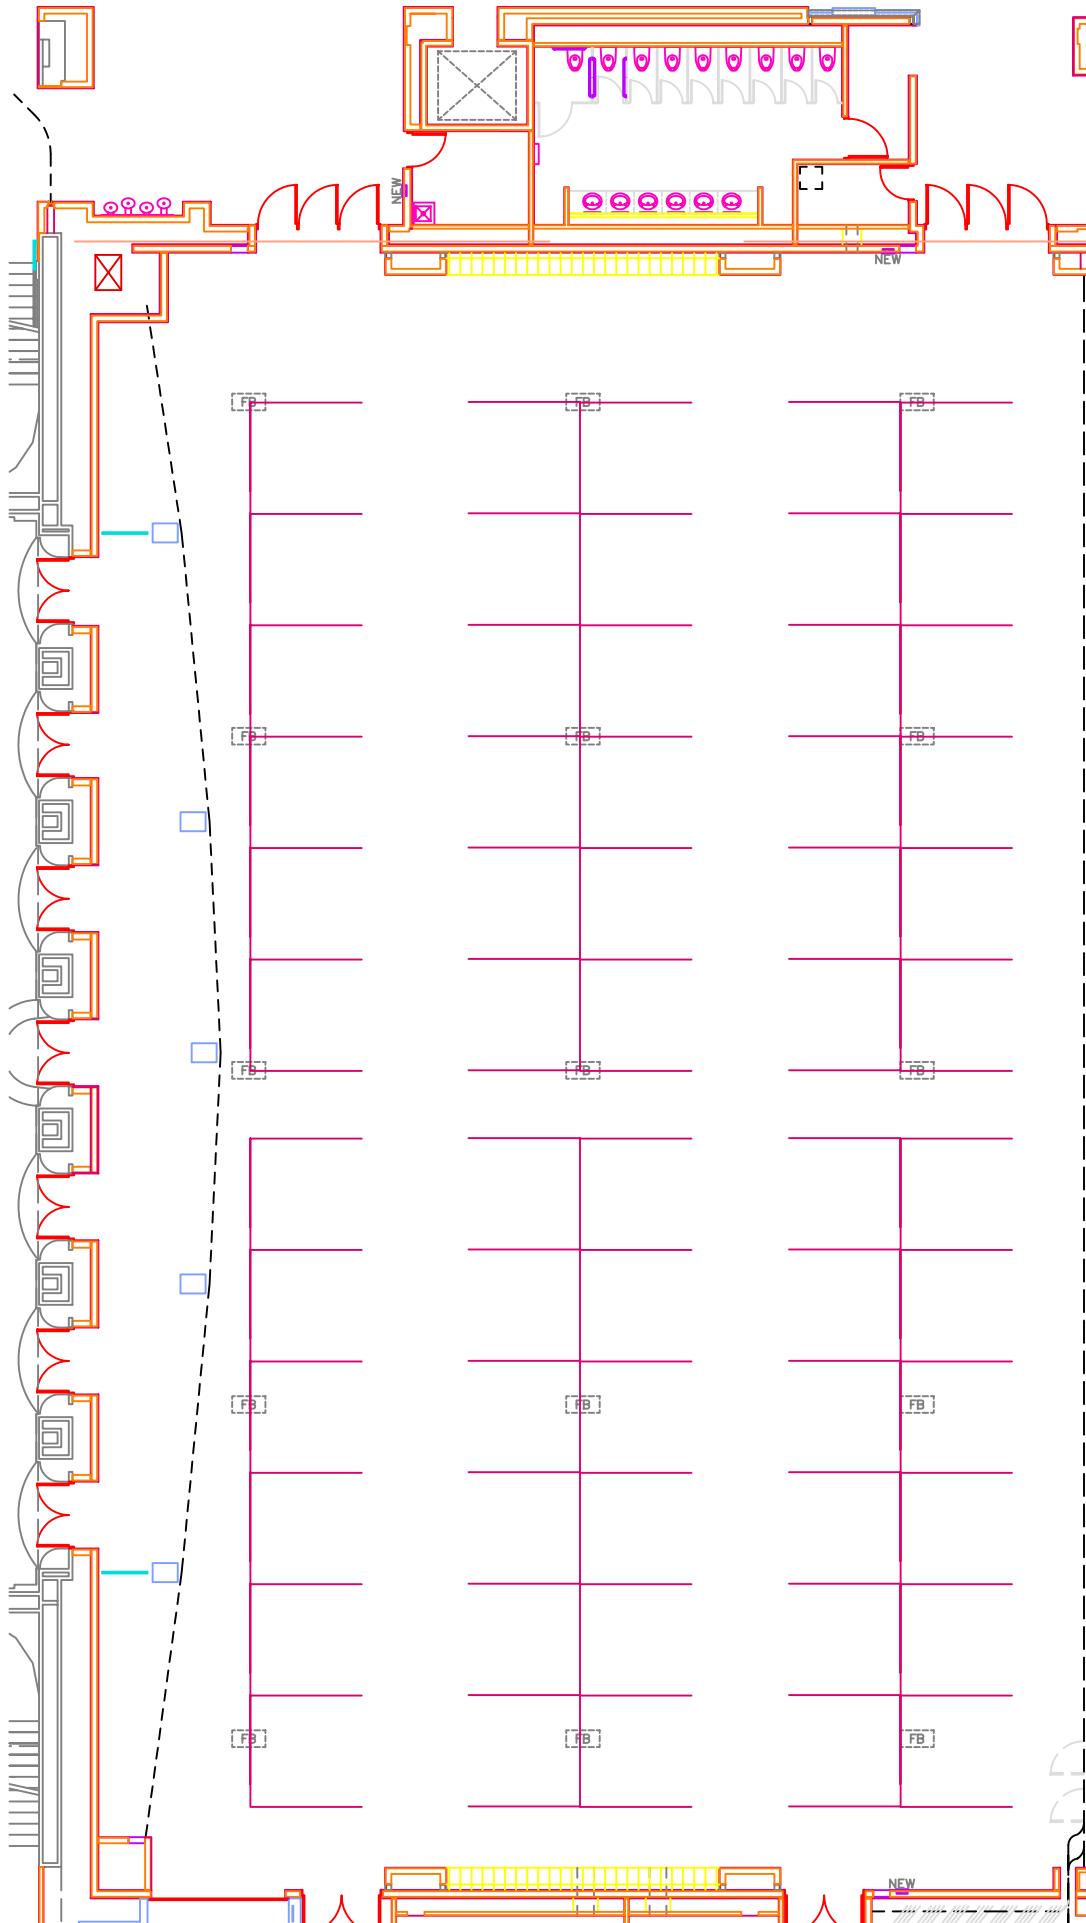

**DEVOS PLACE
BALLROOM A
THEATER CAPACITY: 1303**

**DEVOS PLACE
BALLROOM A
CLASSROOM CAPACITY: 600**

**DEVOS PLACE
BALLROOM A
BANQUET CAPACITY: 680**

**DEVOS PLACE
BALLROOM A
BOOTHS 10x10 CAPACITY: 60**

**DEVOS PLACE
BALLROOM A
EMPTY CAPACITY: 1600**