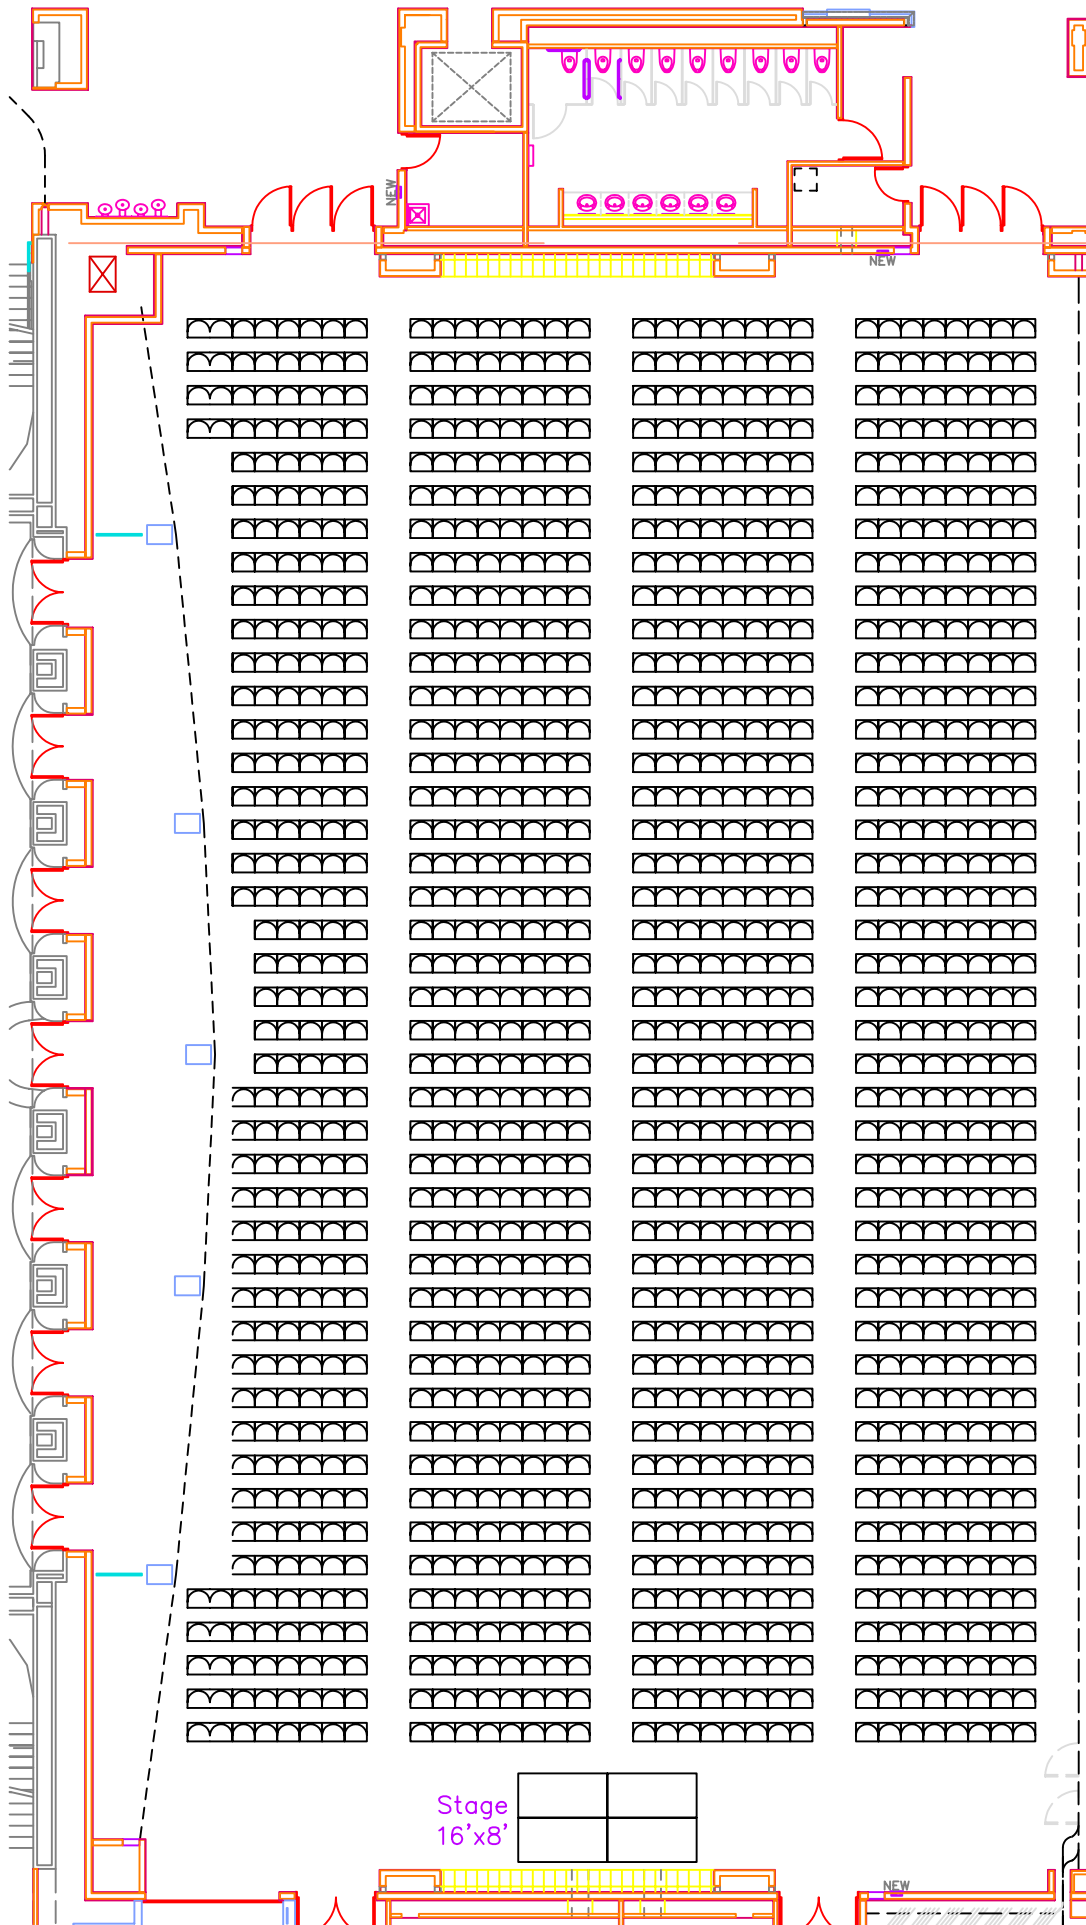

**DEVOS PLACE
BALLROOM A
THEATER CAPACITY: 1303**

**DEVOS PLACE
BALLROOM A
CLASSROOM CAPACITY: 600**

**DEVOS PLACE
BALLROOM A
BANQUET CAPACITY: 680**

**DEVOS PLACE
BALLROOM A
BOOTHS 10x10 CAPACITY: 60**

**DEVOS PLACE
BALLROOM A
EMPTY CAPACITY: 1600**