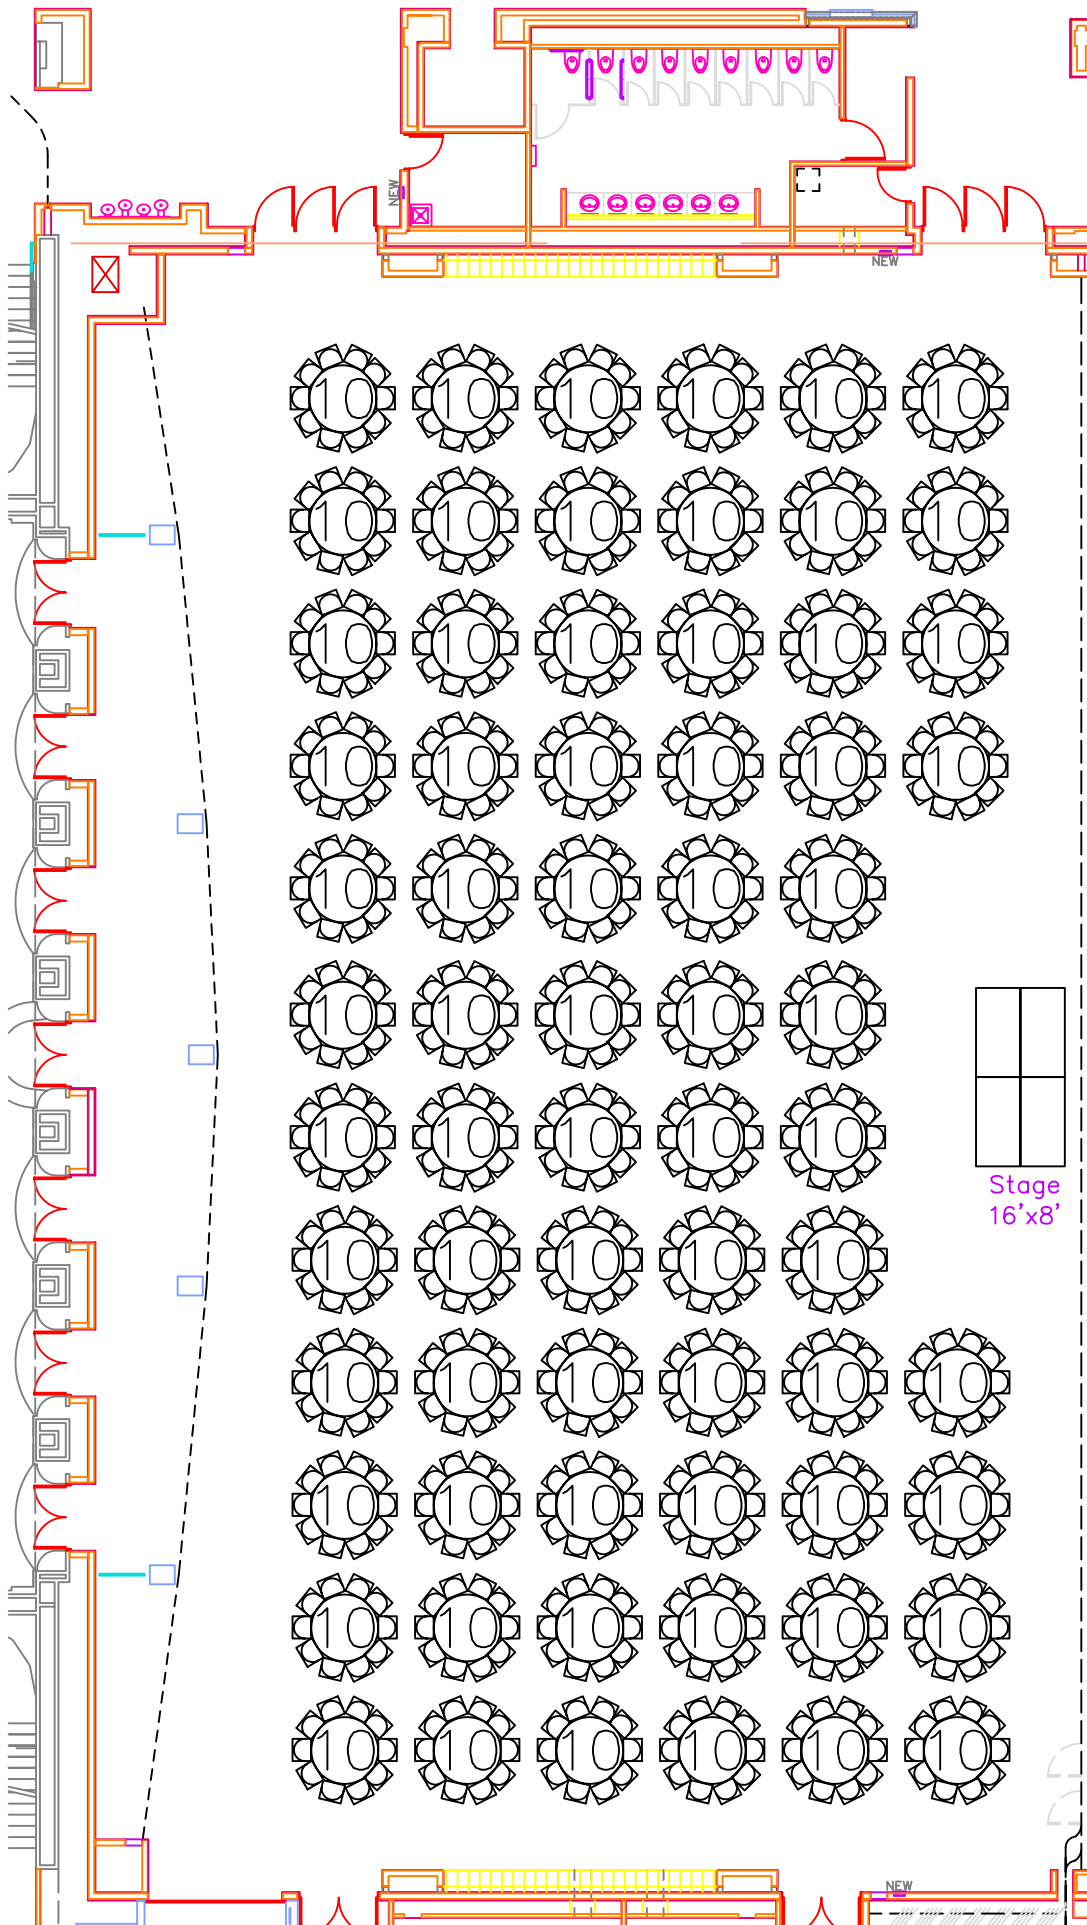

**DEVOS PLACE
BALLROOM A
THEATER CAPACITY: 1303**

**DEVOS PLACE
BALLROOM A
CLASSROOM CAPACITY: 600**

**DEVOS PLACE
BALLROOM A
BANQUET CAPACITY: 680**

**DEVOS PLACE
BALLROOM A
BOOTHS 10x10 CAPACITY: 60**

**DEVOS PLACE
BALLROOM A
EMPTY CAPACITY: 1600**