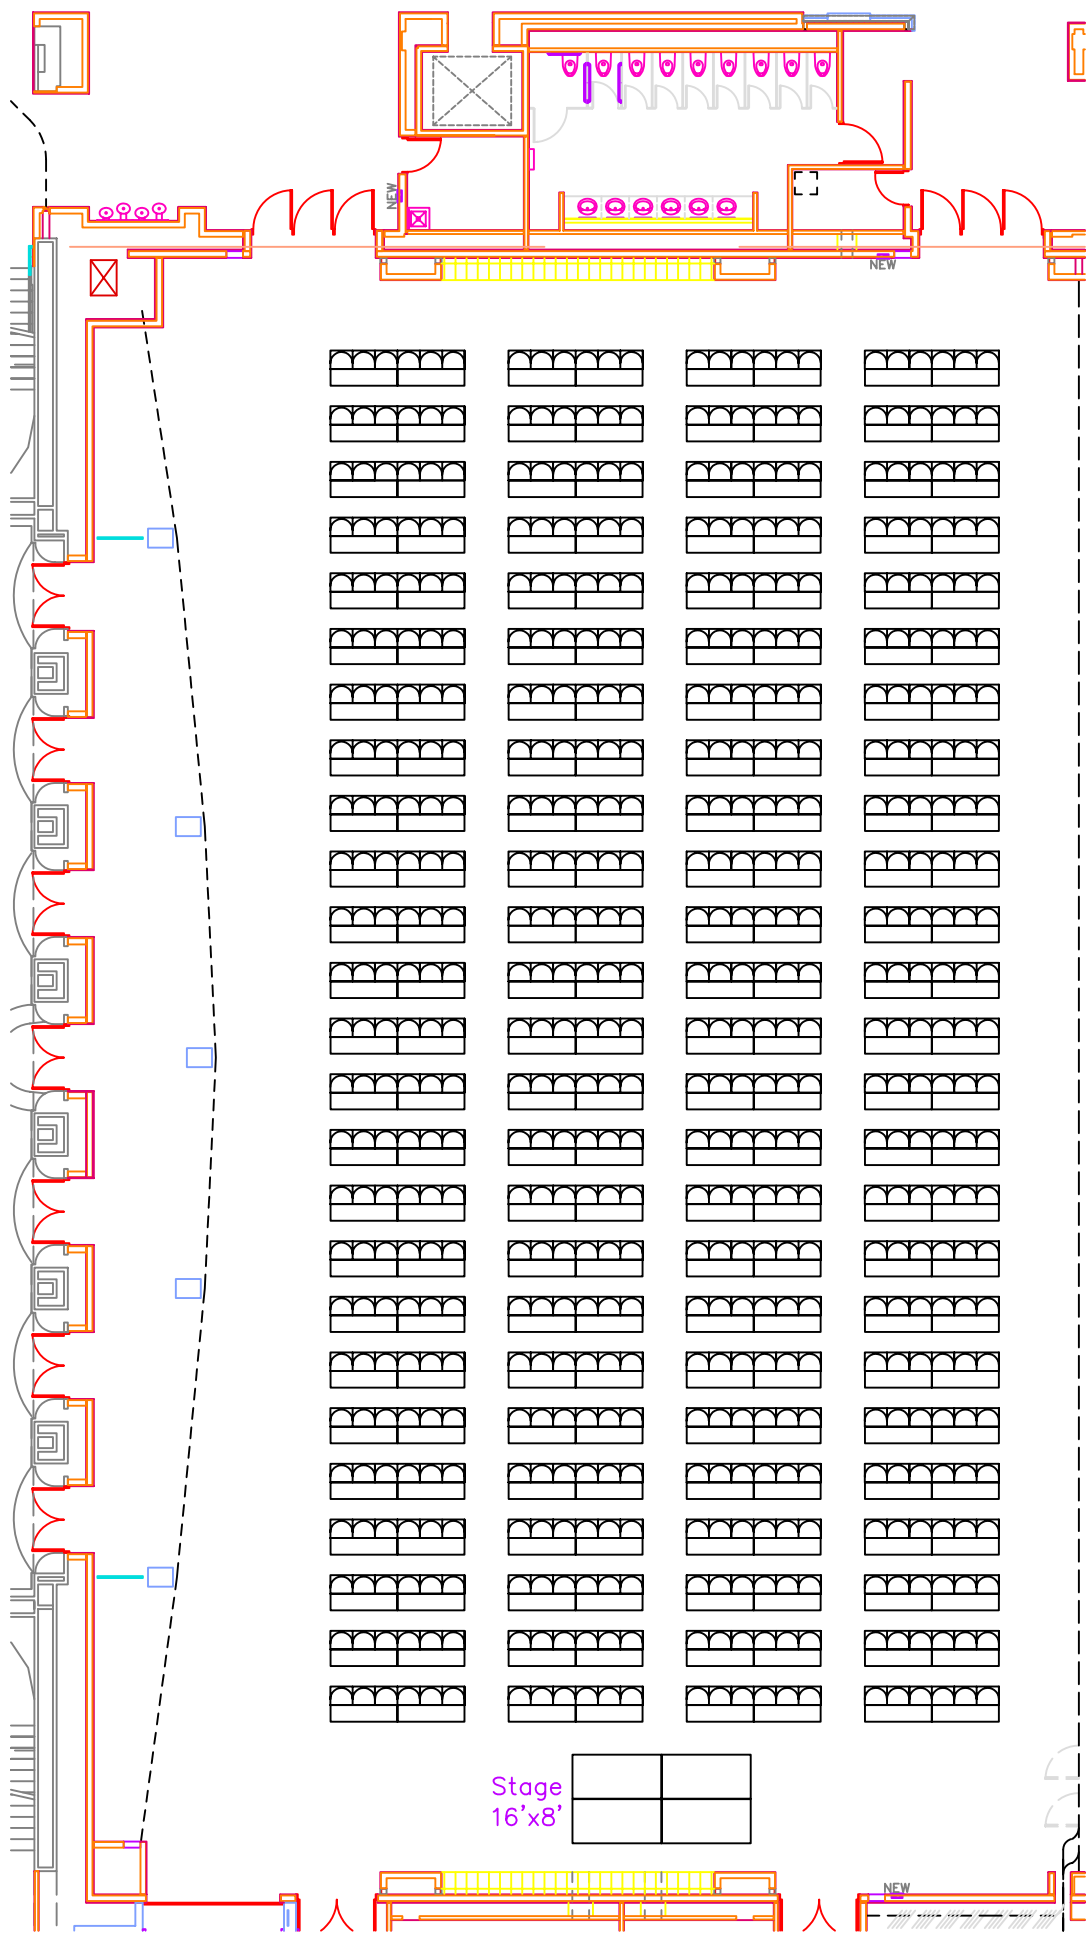

**DEVOS PLACE
BALLROOM A
THEATER CAPACITY: 1303**

**DEVOS PLACE
BALLROOM A
CLASSROOM CAPACITY: 600**

**DEVOS PLACE
BALLROOM A
BANQUET CAPACITY: 680**

**DEVOS PLACE
BALLROOM A
BOOTHS 10x10 CAPACITY: 60**

**DEVOS PLACE
BALLROOM A
EMPTY CAPACITY: 1600**