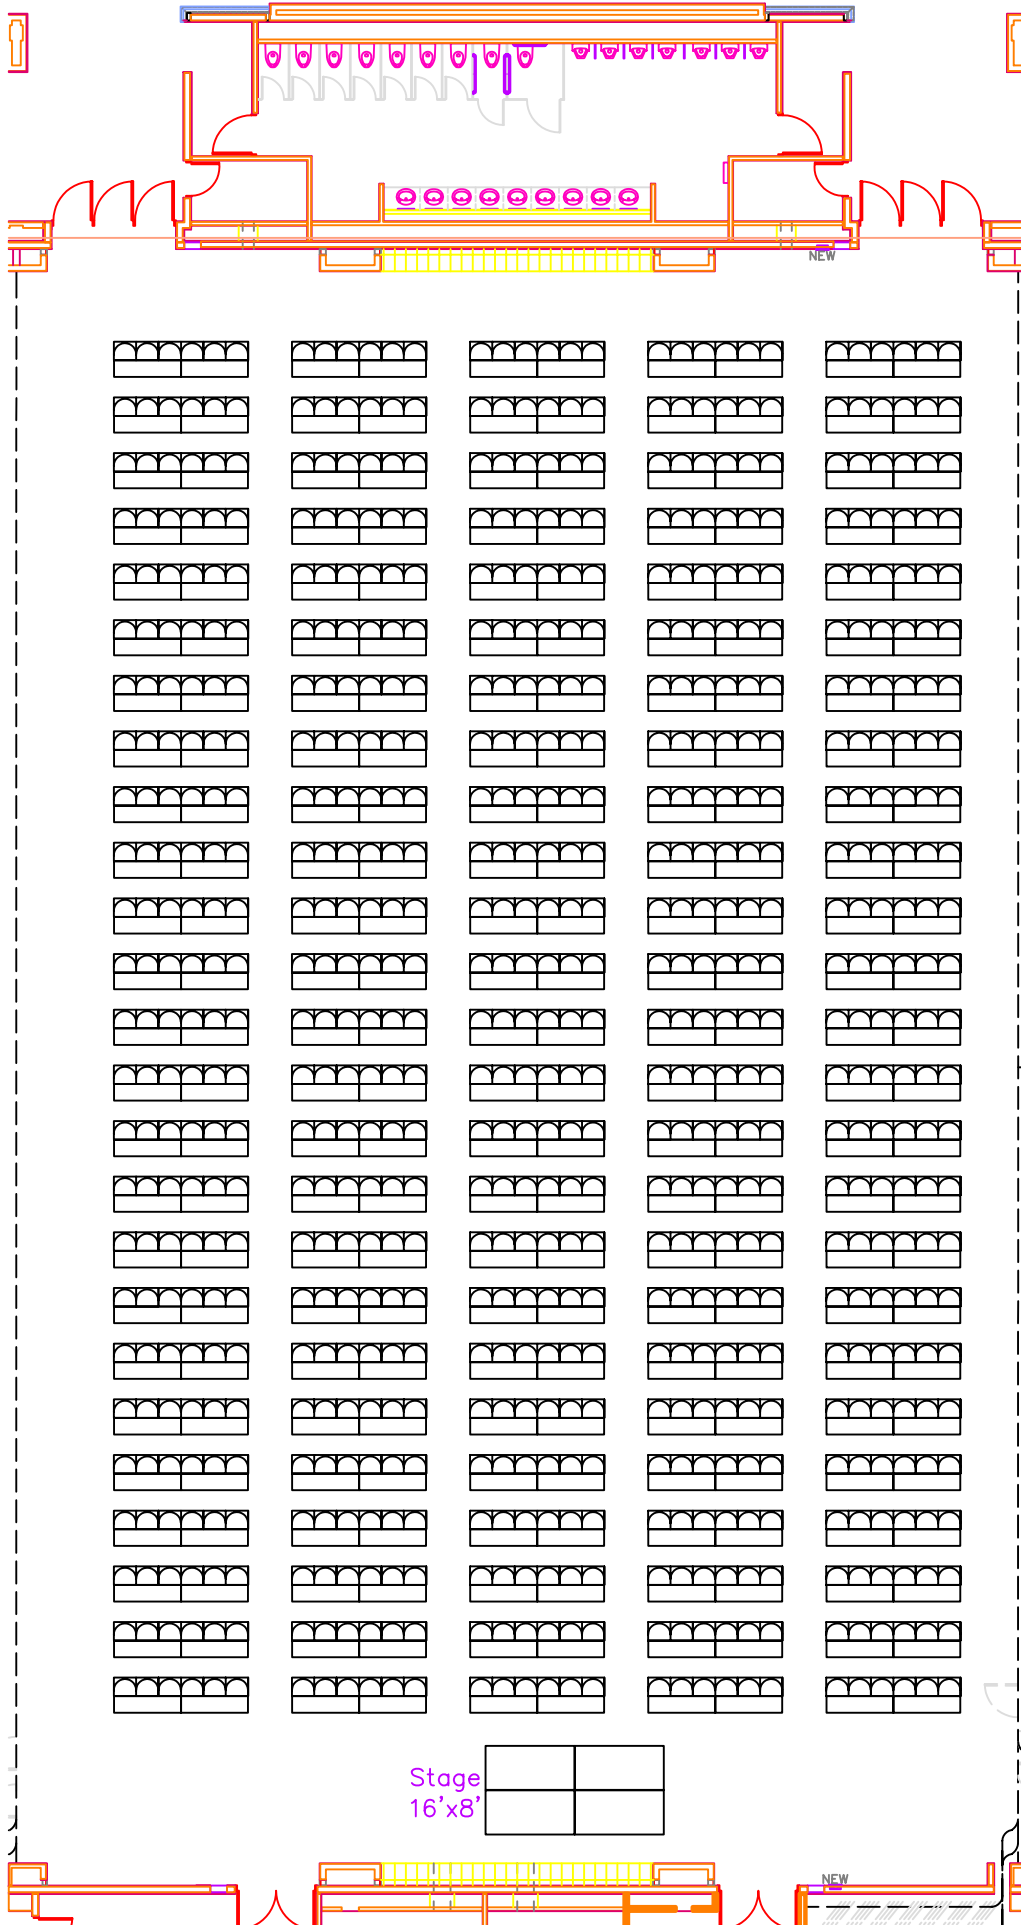

**DEVOS PLACE
BALLROOM B
THEATER CAPACITY: 1376**

Stage
16'x8'

**DEVOS PLACE
BALLROOM B
CLASSROOM CAPACITY: 750**

**DEVOS PLACE
BALLROOM B
BANQUET CAPACITY: 800**

**DEVOS PLACE
BALLROOM B
BOOTHS 10x10 CAPACITY: 68**

**DEVOS PLACE
BALLROOM B
EMPTY CAPACITY: 1650**