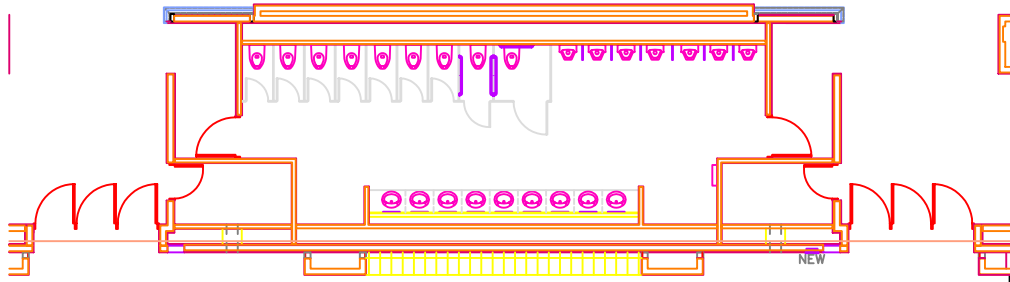

**DEVOS PLACE
BALLROOM B
THEATER CAPACITY: 1376**

Stage
16'x8'

**DEVOS PLACE
BALLROOM B
CLASSROOM CAPACITY: 750**

**DEVOS PLACE
BALLROOM B
BANQUET CAPACITY: 800**

**DEVOS PLACE
BALLROOM B
BOOTHS 10x10 CAPACITY: 68**

**DEVOS PLACE
BALLROOM B
EMPTY CAPACITY: 1650**