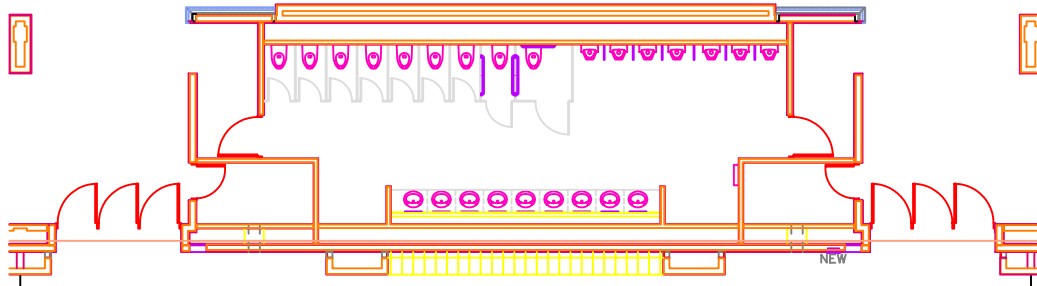

**DEVOS PLACE
BALLROOM B
THEATER CAPACITY: 1376**

Stage
16'x8'

**DEVOS PLACE
BALLROOM B
CLASSROOM CAPACITY: 750**

**DEVOS PLACE
BALLROOM B
BANQUET CAPACITY: 800**

**DEVOS PLACE
BALLROOM B
BOOTHS 10x10 CAPACITY: 68**

**DEVOS PLACE
BALLROOM B
EMPTY CAPACITY: 1650**