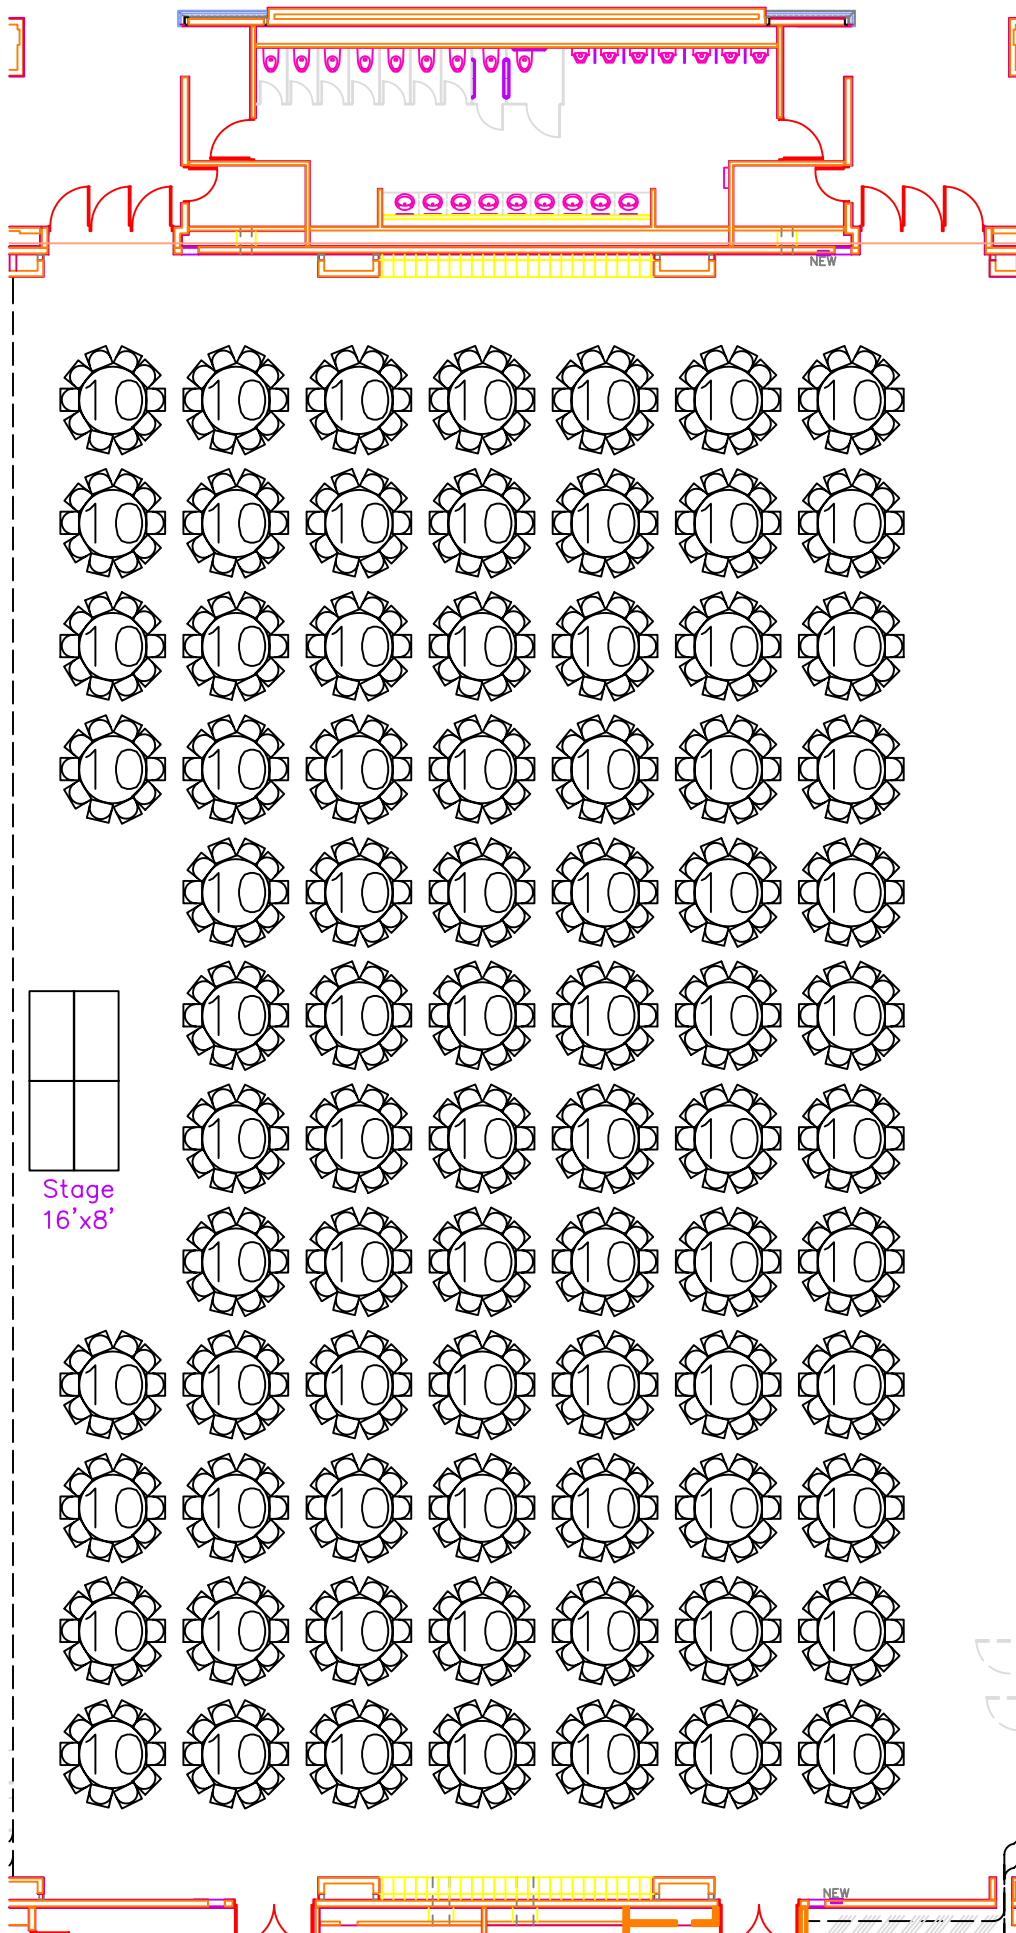

**DEVOS PLACE
BALLROOM B
THEATER CAPACITY: 1376**

Stage
16'x8'

**DEVOS PLACE
BALLROOM B
CLASSROOM CAPACITY: 750**

**DEVOS PLACE
BALLROOM B
BANQUET CAPACITY: 800**

**DEVOS PLACE
BALLROOM B
BOOTHS 10x10 CAPACITY: 68**

**DEVOS PLACE
BALLROOM B
EMPTY CAPACITY: 1650**