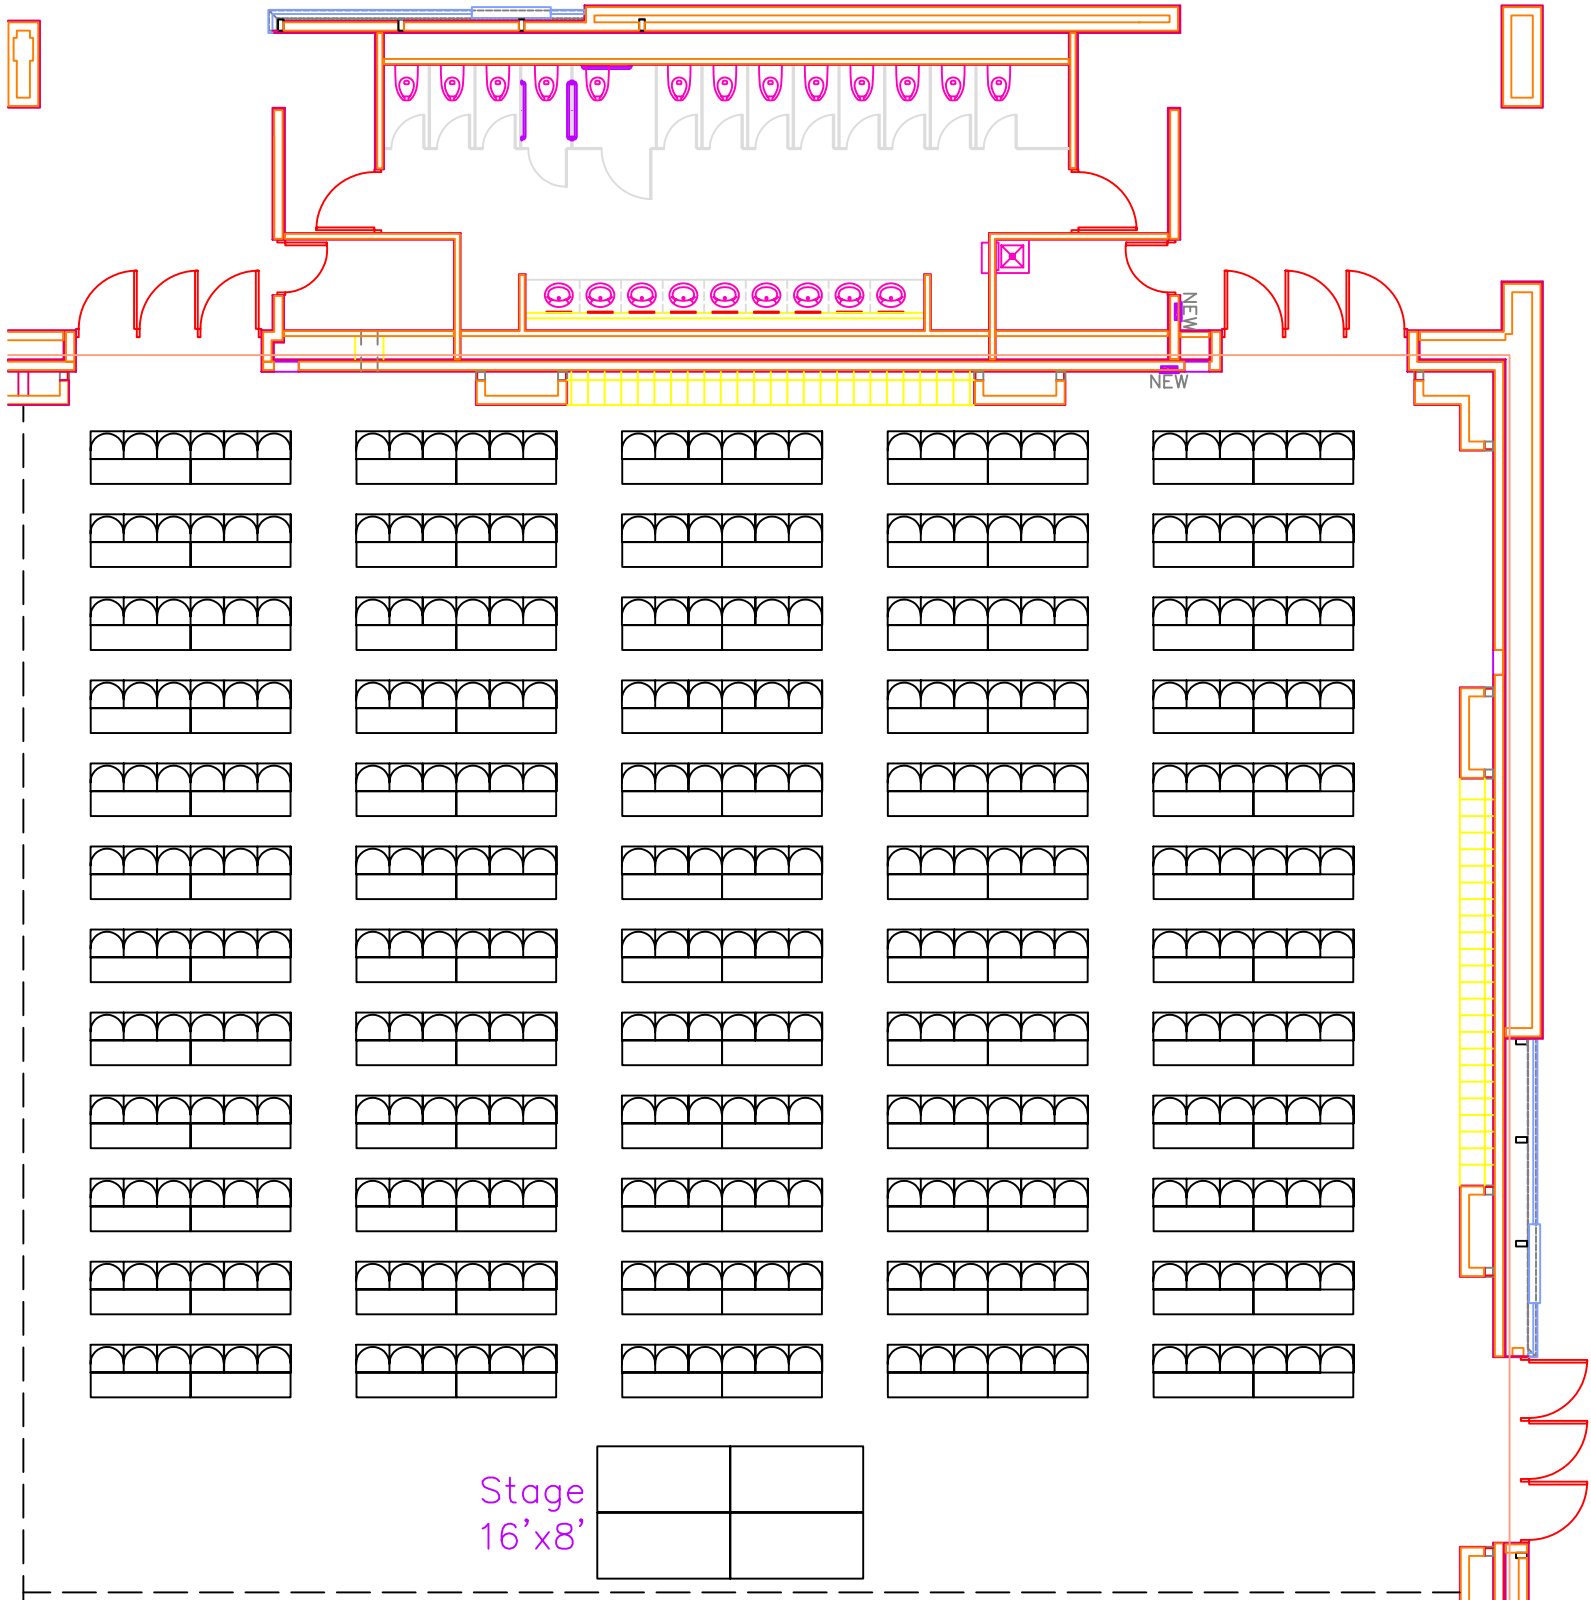

DEVOS PLACE BALLROOM C THEATER CAPACITY: 576

DEVOS PLACE BALLROOM C CLASSROOM CAPACITY: 360

**DEVOS PLACE
BALLROOM C
BOOTHS 10x10 CAPACITY: 35**

DEVOS PLACE BALLROOM C EMPTY CAPACITY: 800