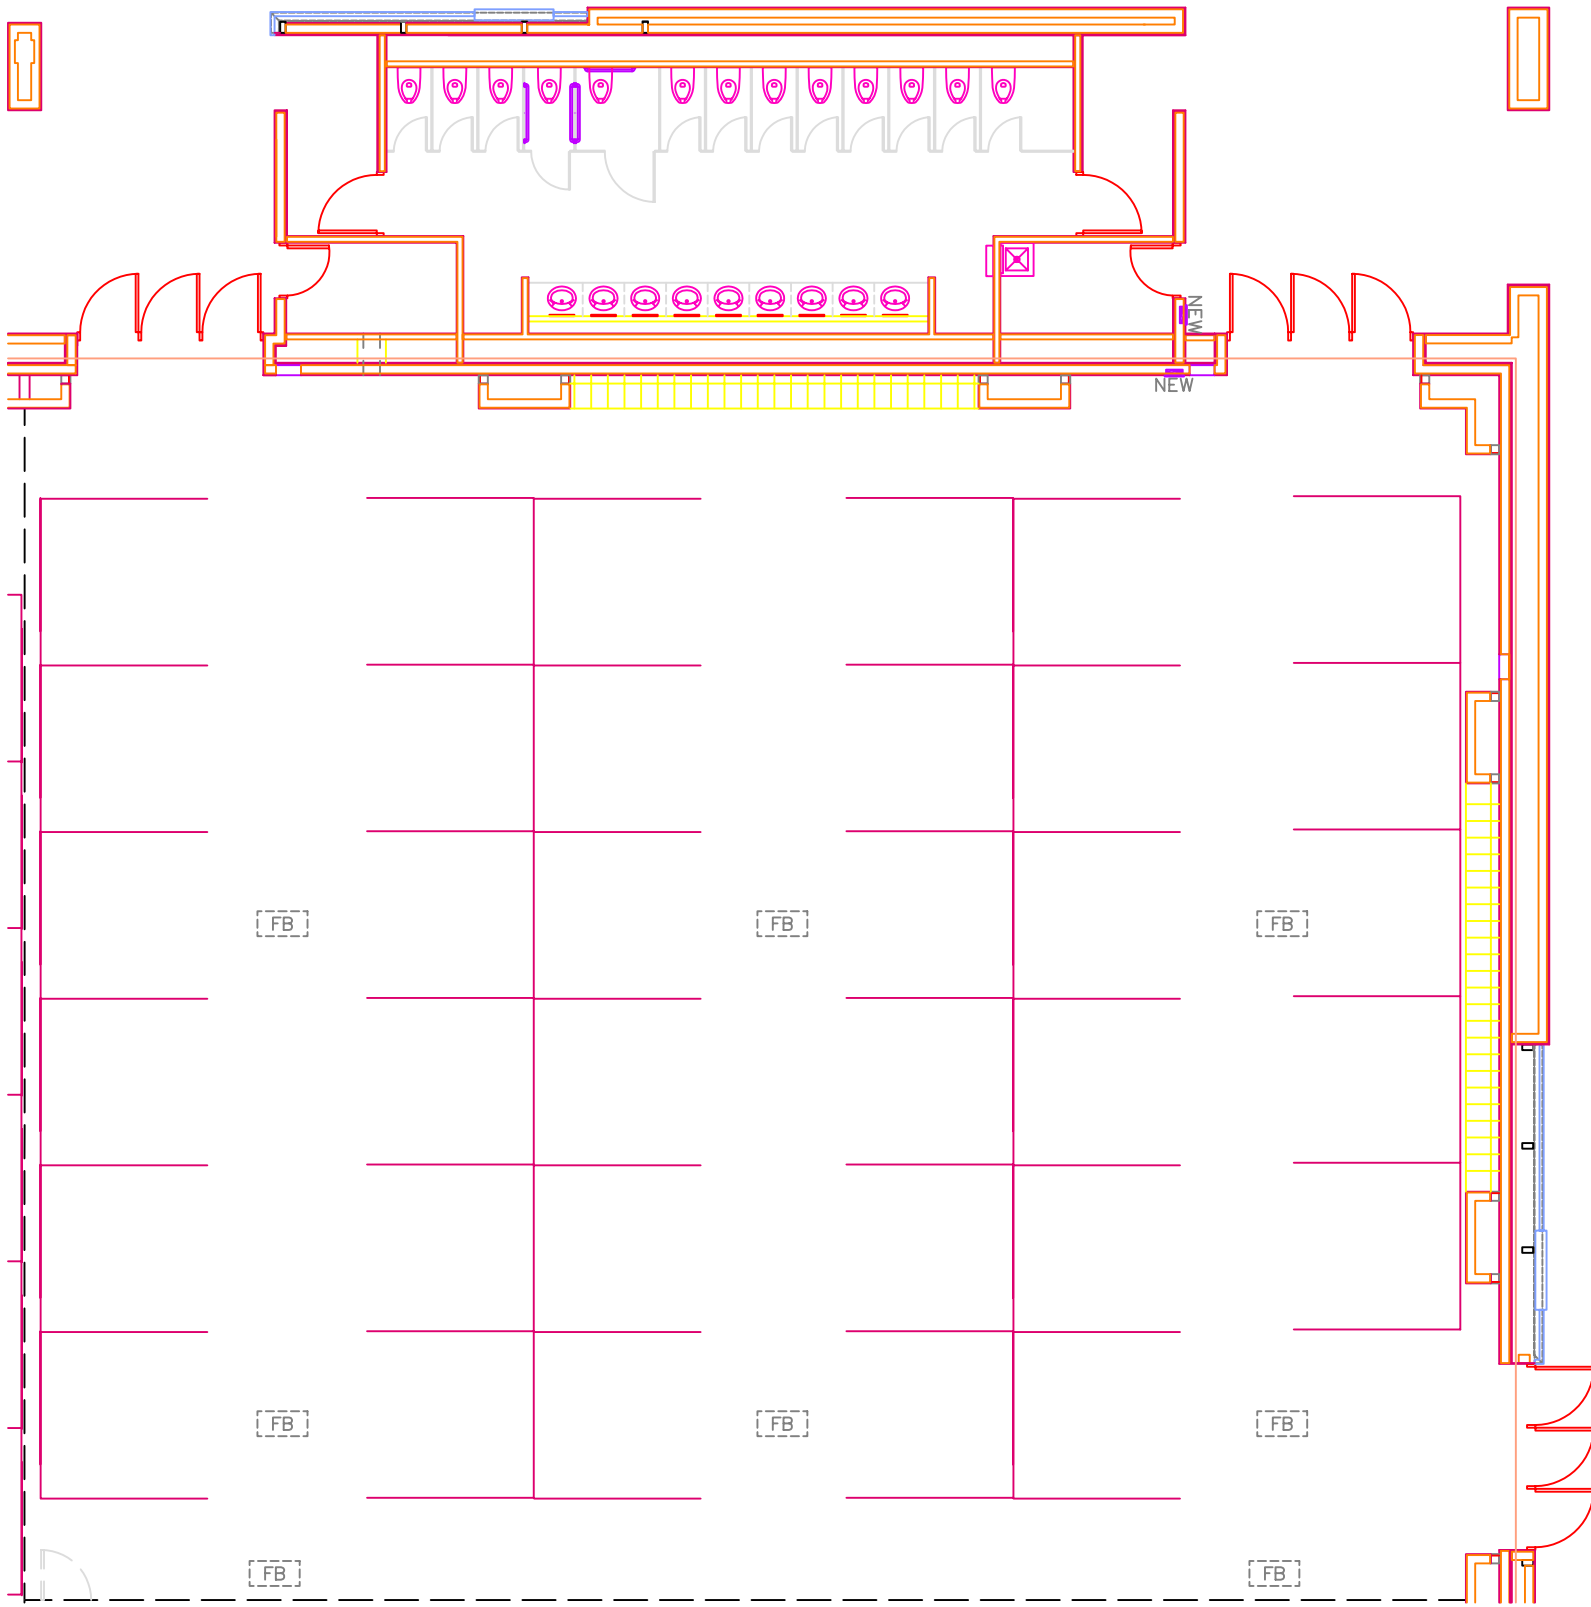

DEVOS PLACE BALLROOM C THEATER CAPACITY: 576

DEVOS PLACE BALLROOM C CLASSROOM CAPACITY: 360

**DEVOS PLACE
BALLROOM C
BOOTHS 10x10 CAPACITY: 35**

DEVOS PLACE BALLROOM C EMPTY CAPACITY: 800