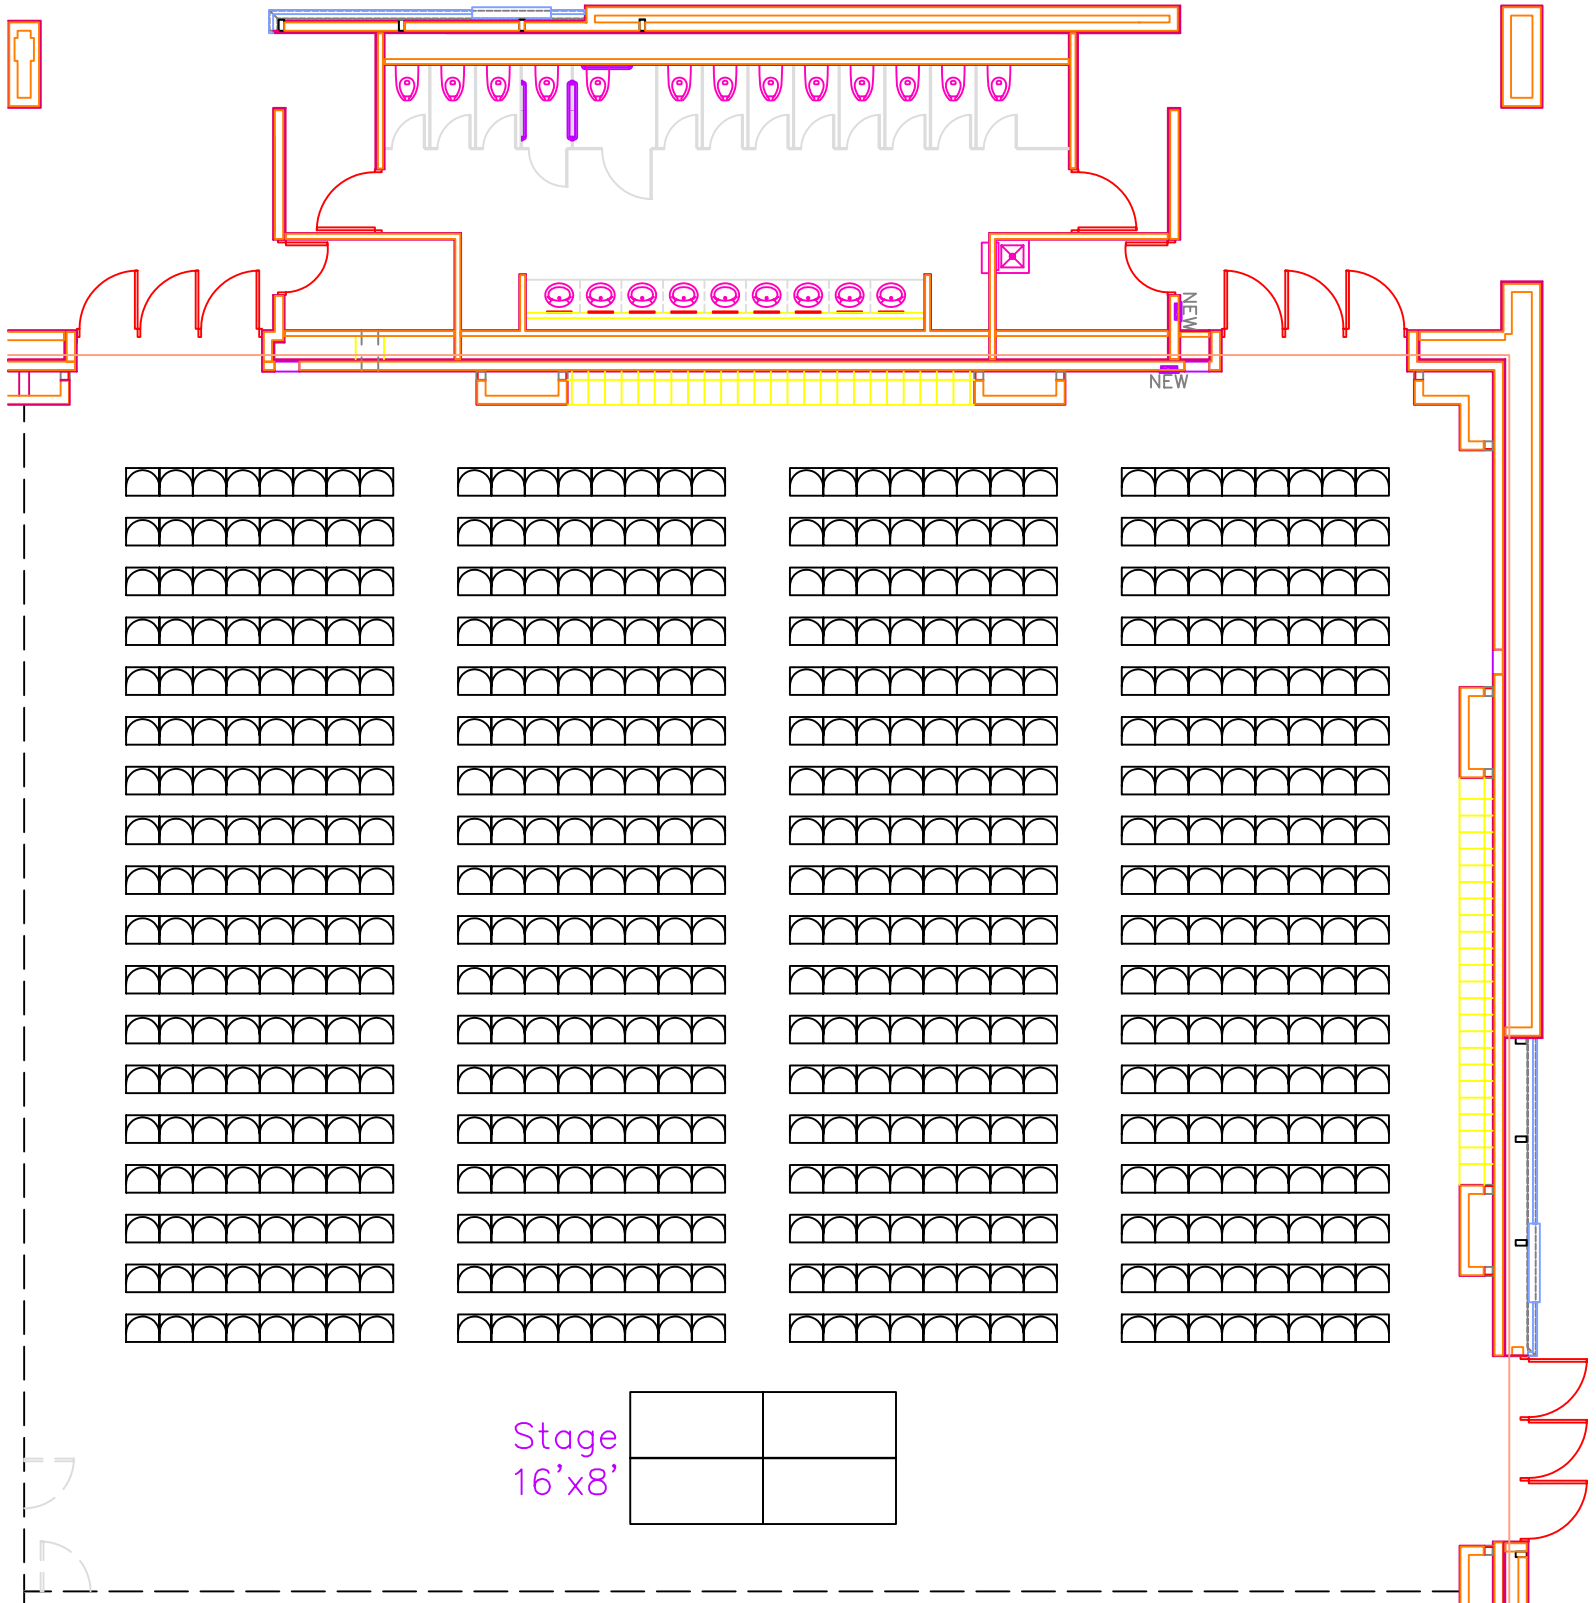

DEVOS PLACE BALLROOM C THEATER CAPACITY: 576

DEVOS PLACE BALLROOM C CLASSROOM CAPACITY: 360

**DEVOS PLACE
BALLROOM C
BOOTHS 10x10 CAPACITY: 35**

DEVOS PLACE BALLROOM C EMPTY CAPACITY: 800